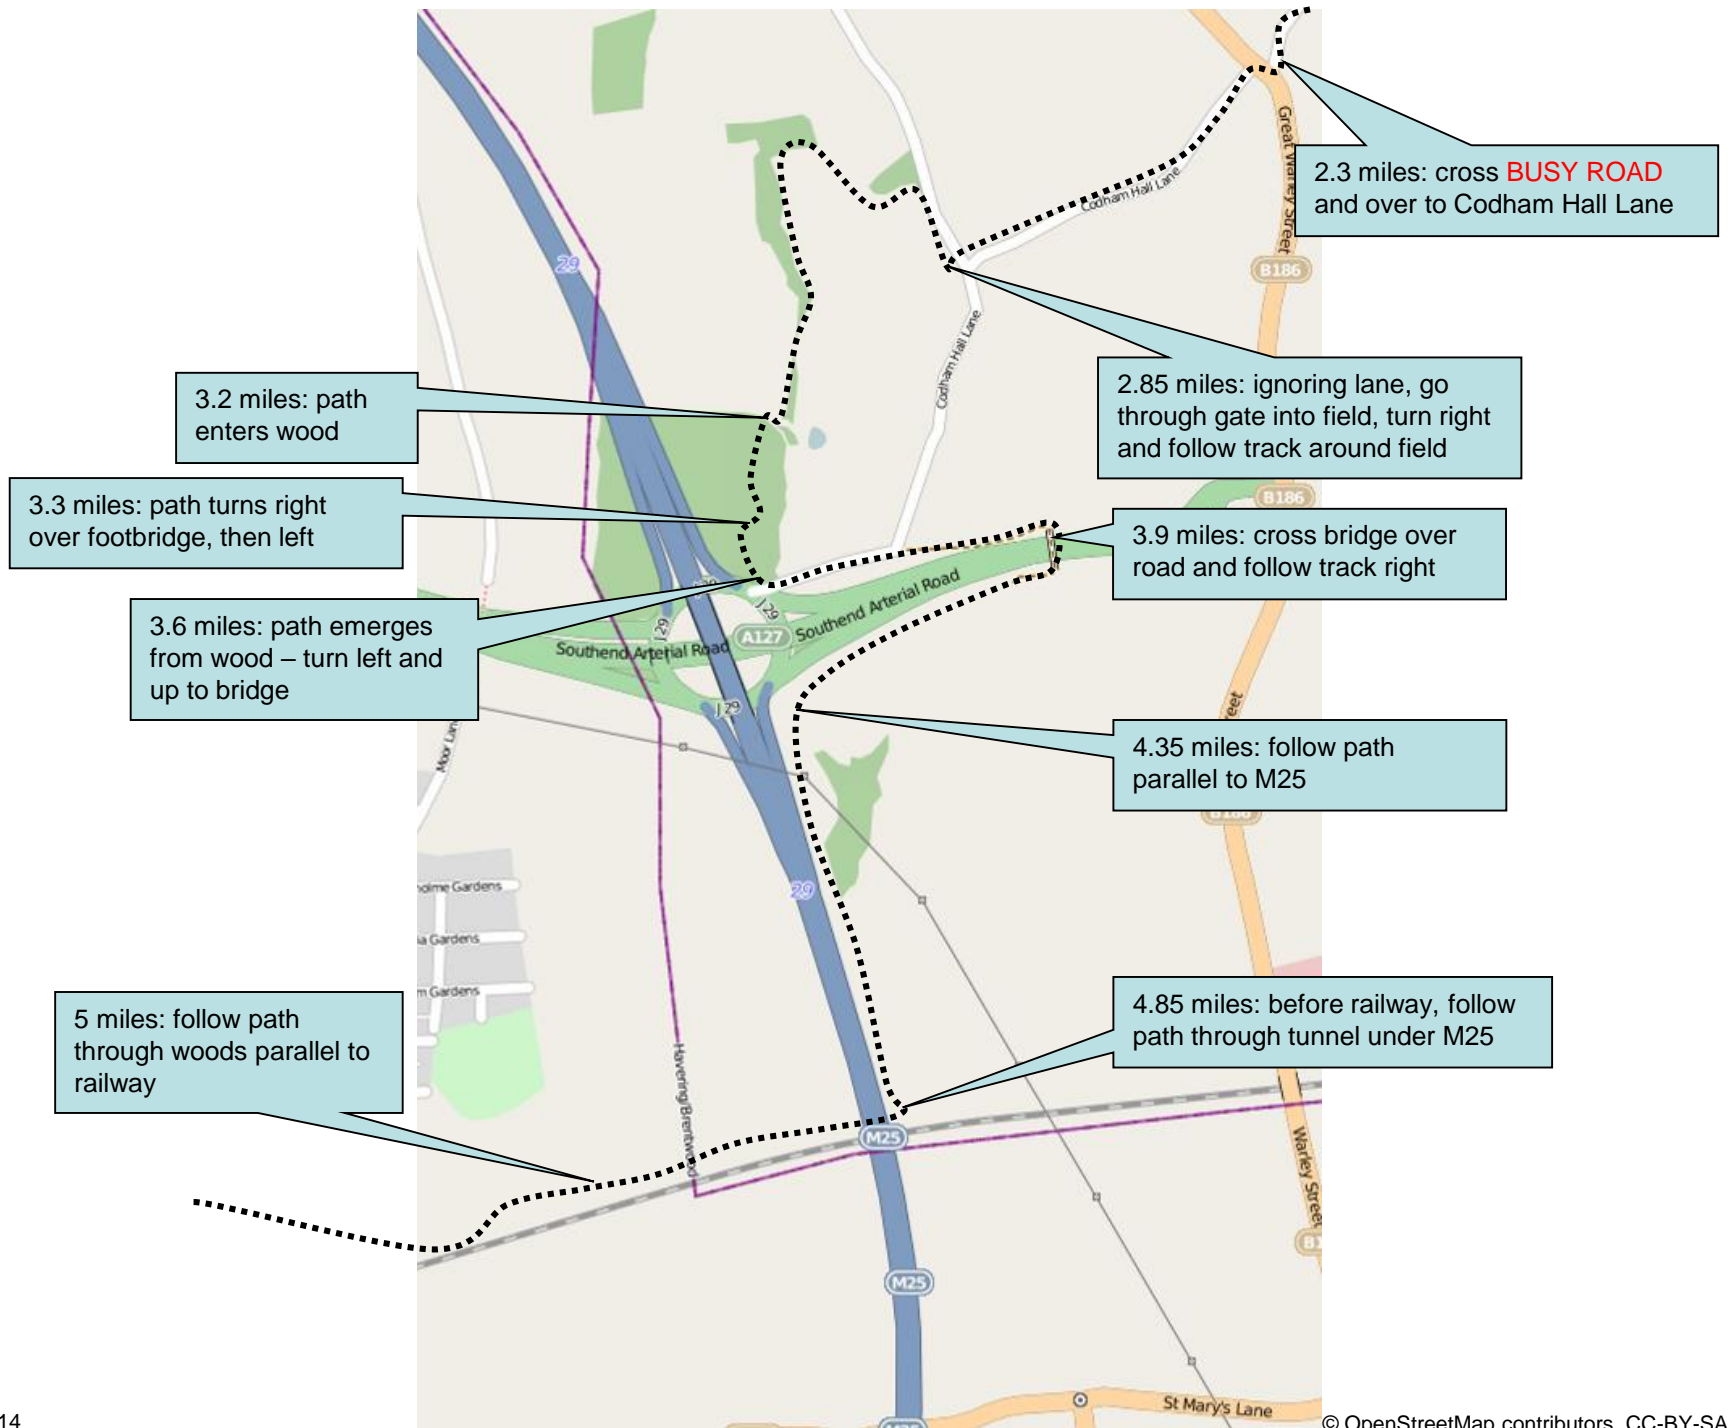

Start time: 09:04 Sunday
Distance: 6.6 miles
Emergency: 07966 542315

Stage 13 – Overview

Stage 13 Detail - Start

Stage 13 Detail – 3 to 6 miles

Stage 13 Detail - Finish

5.8 miles: end of Moor Lane at shops, turn left and stay on pavement on left hand side

5.5 miles: path emerges into residential road; cross into Nightingale Lane and then bear left into Moor Lane

5.2 miles: exit wood, and bear slightly right on grass towards gate and then houses

6.6 miles; finish on the grass over the road from the Jobbers Rest pub

6.2 miles: end of Front Lane before railway bridge, turn left into St Mary's Lane, staying on pavement on left hand side

Stage 13 – Top Tips

- **Navigation:** a short-ish but complex, twisty course with a mixture of fiddly urban turns, woods and fields.
- The Jobber’s Rest has been re-branded but is still in the same place.
- **Marshal and Support Points:**

Stage	Place	Risk	Miles	Water?	Postcode	Time	Description (please refer to map for details)
13	Childerditch Lane	H	0.3		CM13 3RZ	09:05	Cross lane, half right turn to join pavement along Eagle Way
13	Magpie Lane crossing	H	1.7		CM13 3DT	09:12	Emerge from woods to turn right and cross road
13	Warley Rd crossing	H	2.3		CM13 3JH	09:14	Cross busy road into Codham Hall Lane
13	Codham Lane end	L	2.85	Water	CM13 3FB	09:17	Join path around field
13	Nightingale Lane	M	5.5	Water	RM14 1EW	09:28	Cross residential road