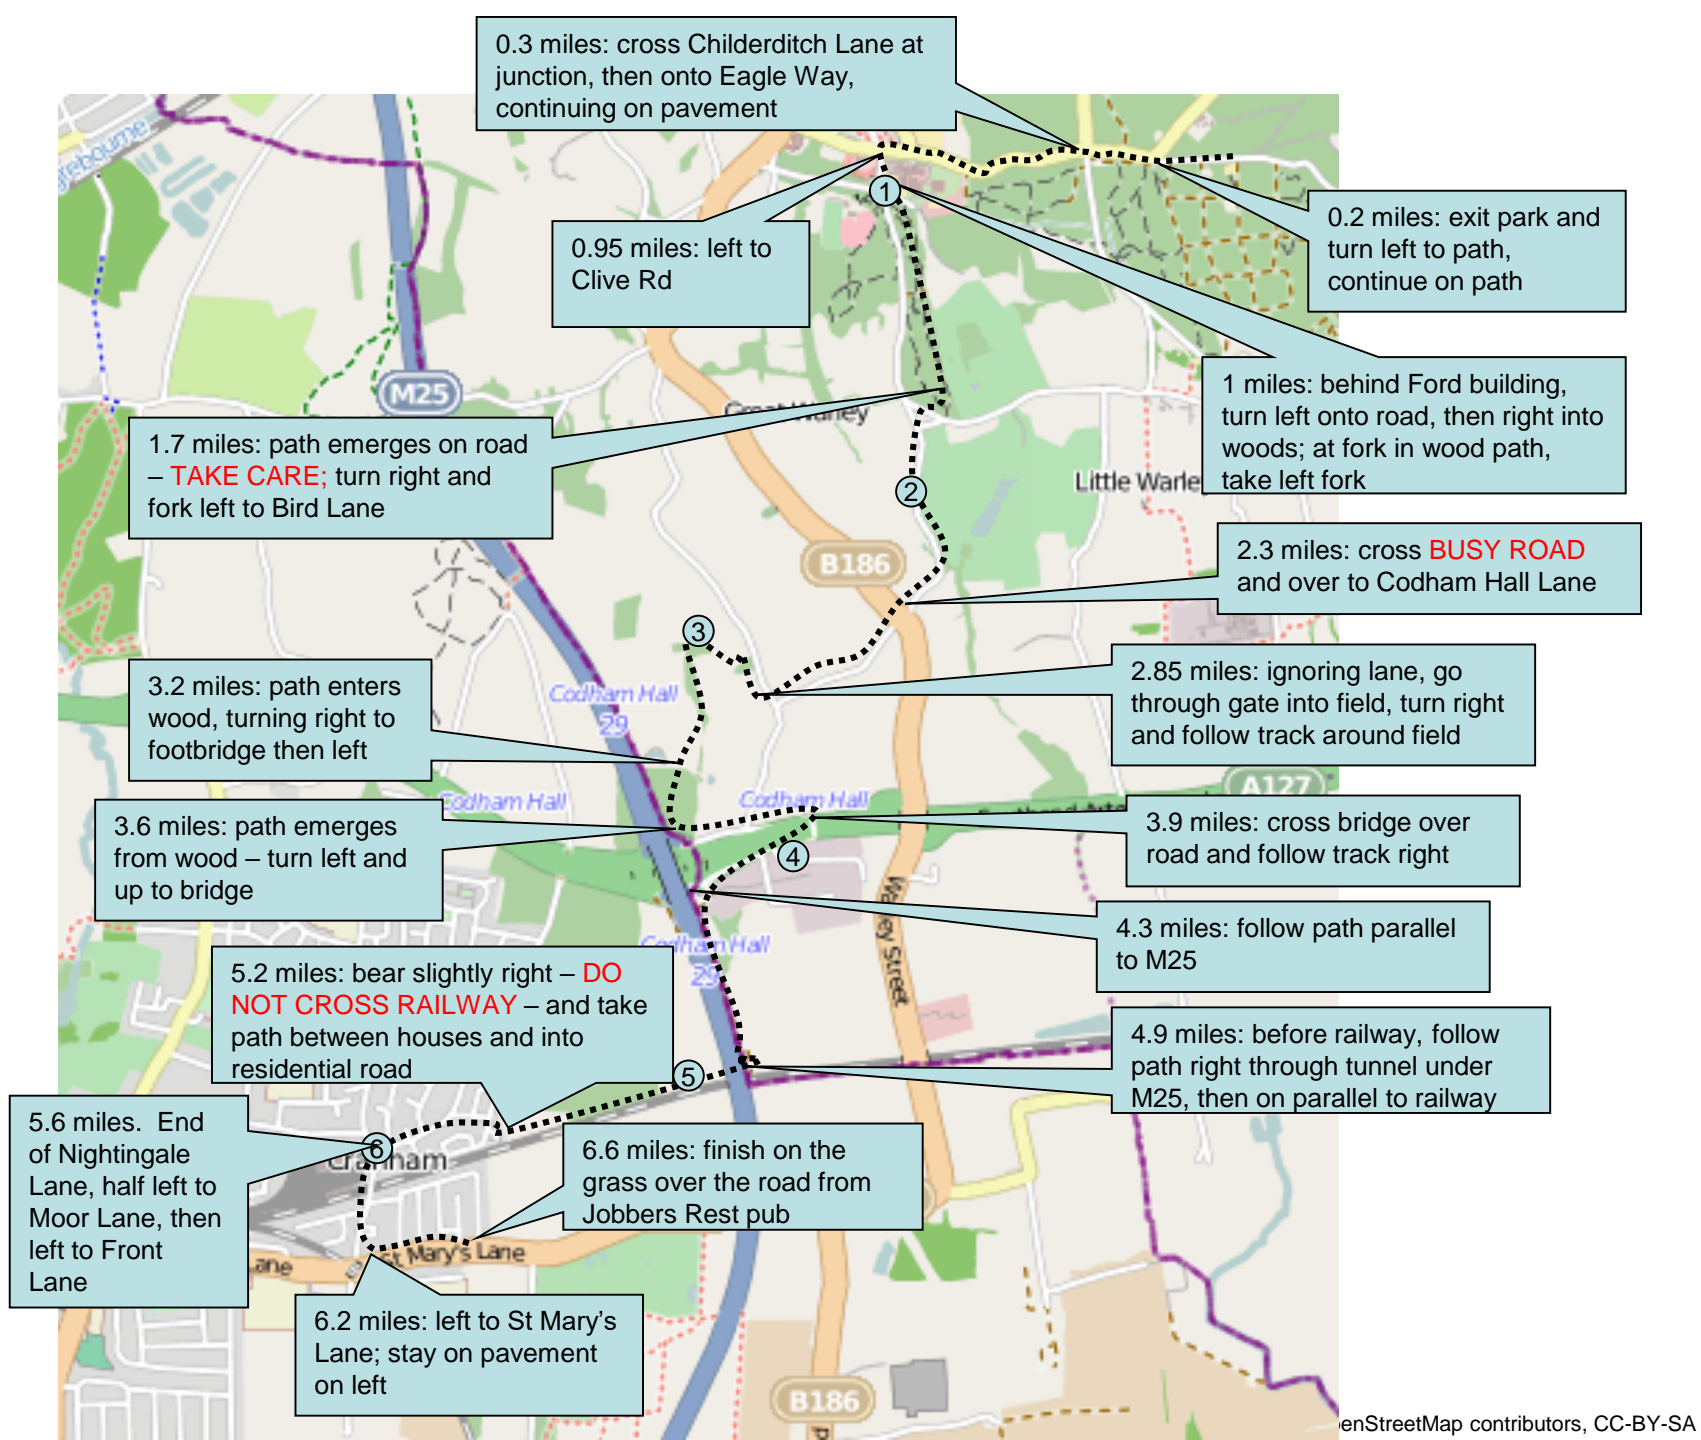

Start time: 09:04 Sunday
Distance: 6.6 miles
Emergency: 07966 542315

Stage 13 – Overview

Stage 13 Detail - Start

Stage 13 Detail – 3 to 6 miles

Stage 13 Detail - Finish

5.8 miles: end of Moor Lane at shops, turn left and stay on pavement on left hand side

5.5 miles: path emerges into residential road; cross into Nightingale Lane and then bear left into Moor Lane

5.2 miles: exit wood, and bear slightly right on grass towards gate and then houses

6.6 miles; finish on the grass over the road from the Jobbers Rest pub

6.2 miles: end of Front Lane before railway bridge, turn left into St Mary's Lane, staying on pavement on left hand side

Stage 13 – Top Tips

- **Navigation:** a short-ish but complex, twisty course with a mixture of fiddly urban turns, woods and fields.
- The Jobber’s Rest has been re-branded but is still in the same place.
- **Marshal and Support Points:**

Stage	Place	Risk	Miles	Water?	Postcode	Time	Description (please refer to map for details)
13	Childerditch Lane	H	0.3		CM13 3RZ	09:05	Cross lane, half right turn to join pavement along Eagle Way
13	Magpie Lane crossing	H	1.7		CM13 3DT	09:12	Emerge from woods to turn right and cross road
13	Warley Rd crossing	H	2.3		CM13 3JH	09:14	Cross busy road into Codham Hall Lane
13	Codham Lane end	L	2.85	Water	CM13 3FB	09:17	Join path around field
13	Nightingale Lane	M	5.5	Water	RM14 1EW	09:28	Cross residential road