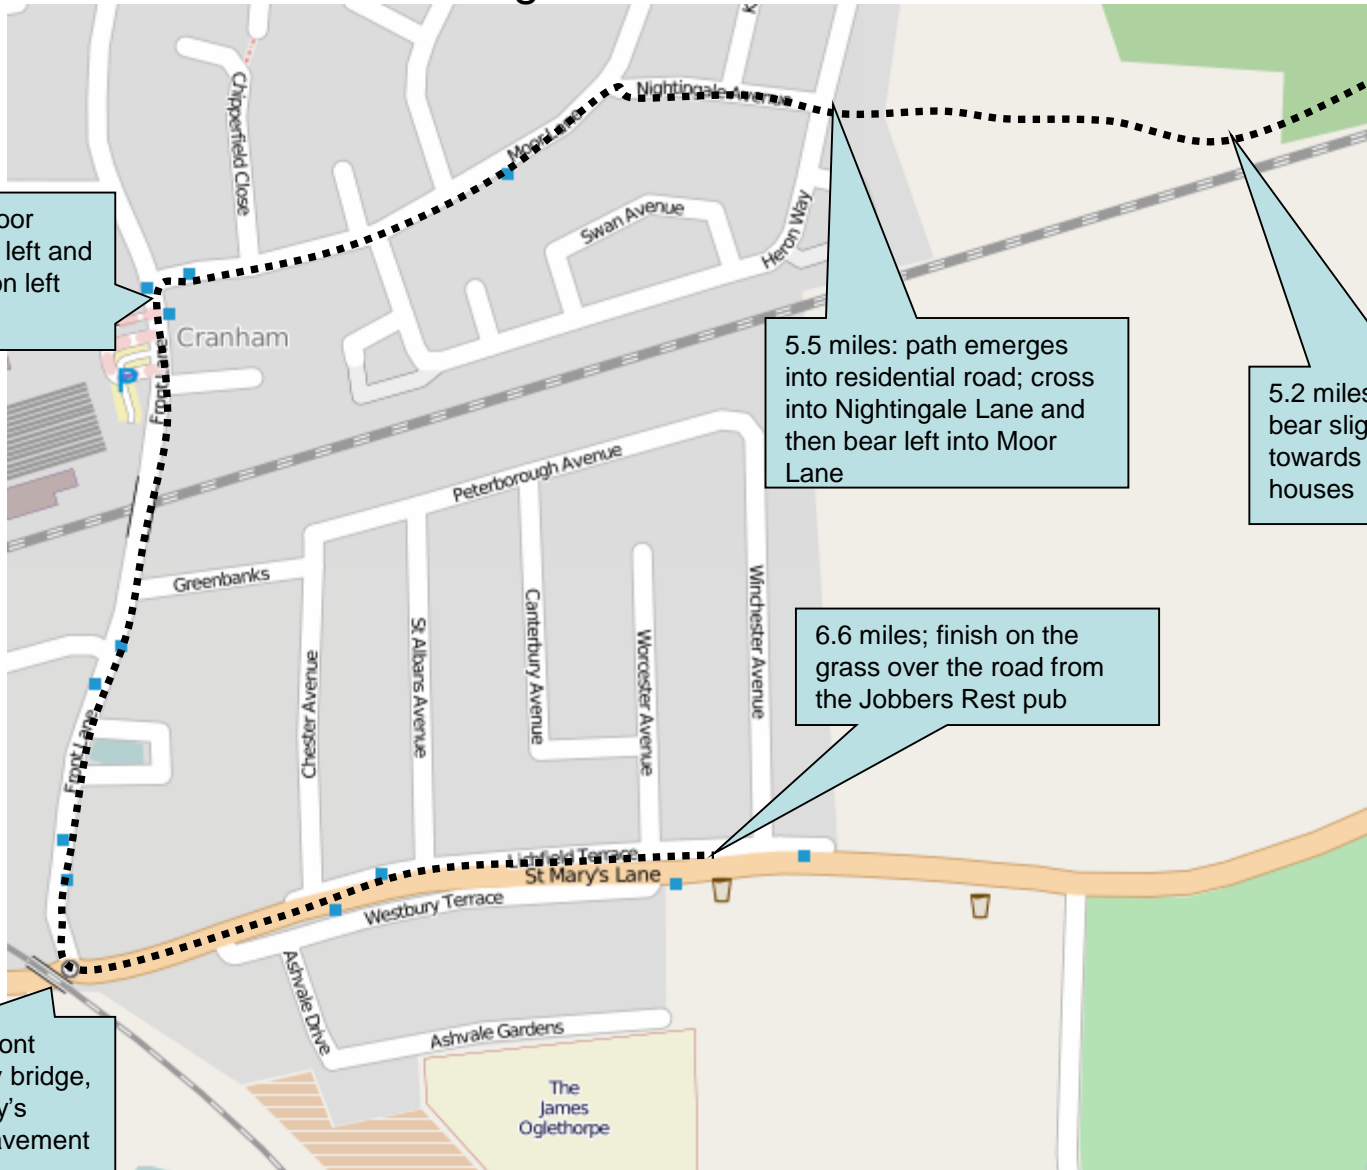

Start time: 09:04 Sunday
Distance: 6.6 miles
Emergency: 07966 542315

Stage 13 – Overview

Stage 13 Detail - Start

Stage 13 Detail – 3 to 6 miles

Stage 13 Detail - Finish

5.8 miles: end of Moor Lane at shops, turn left and stay on pavement on left hand side

5.5 miles: path emerges into residential road; cross into Nightingale Lane and then bear left into Moor Lane

5.2 miles: exit wood, and bear slightly right on grass towards gate and then houses

6.6 miles; finish on the grass over the road from the Jobbers Rest pub

6.2 miles: end of Front Lane before railway bridge, turn left into St Mary's Lane, staying on pavement on left hand side

Stage 13 – Top Tips

- **Navigation:** a short-ish but complex, twisty course with a mixture of fiddly urban turns, woods and fields.
- The Jobber’s Rest has been re-branded but is still in the same place.
- **Marshal and Support Points:**

Stage	Place	Risk	Miles	Water?	Postcode	Time	Description (please refer to map for details)
13	Childerditch Lane	H	0.3		CM13 3RZ	09:05	Cross lane, half right turn to join pavement along Eagle Way
13	Magpie Lane crossing	H	1.7		CM13 3DT	09:12	Emerge from woods to turn right and cross road
13	Warley Rd crossing	H	2.3		CM13 3JH	09:14	Cross busy road into Codham Hall Lane
13	Codham Lane end	L	2.85	Water	CM13 3FB	09:17	Join path around field
13	Nightingale Lane	M	5.5	Water	RM14 1EW	09:28	Cross residential road