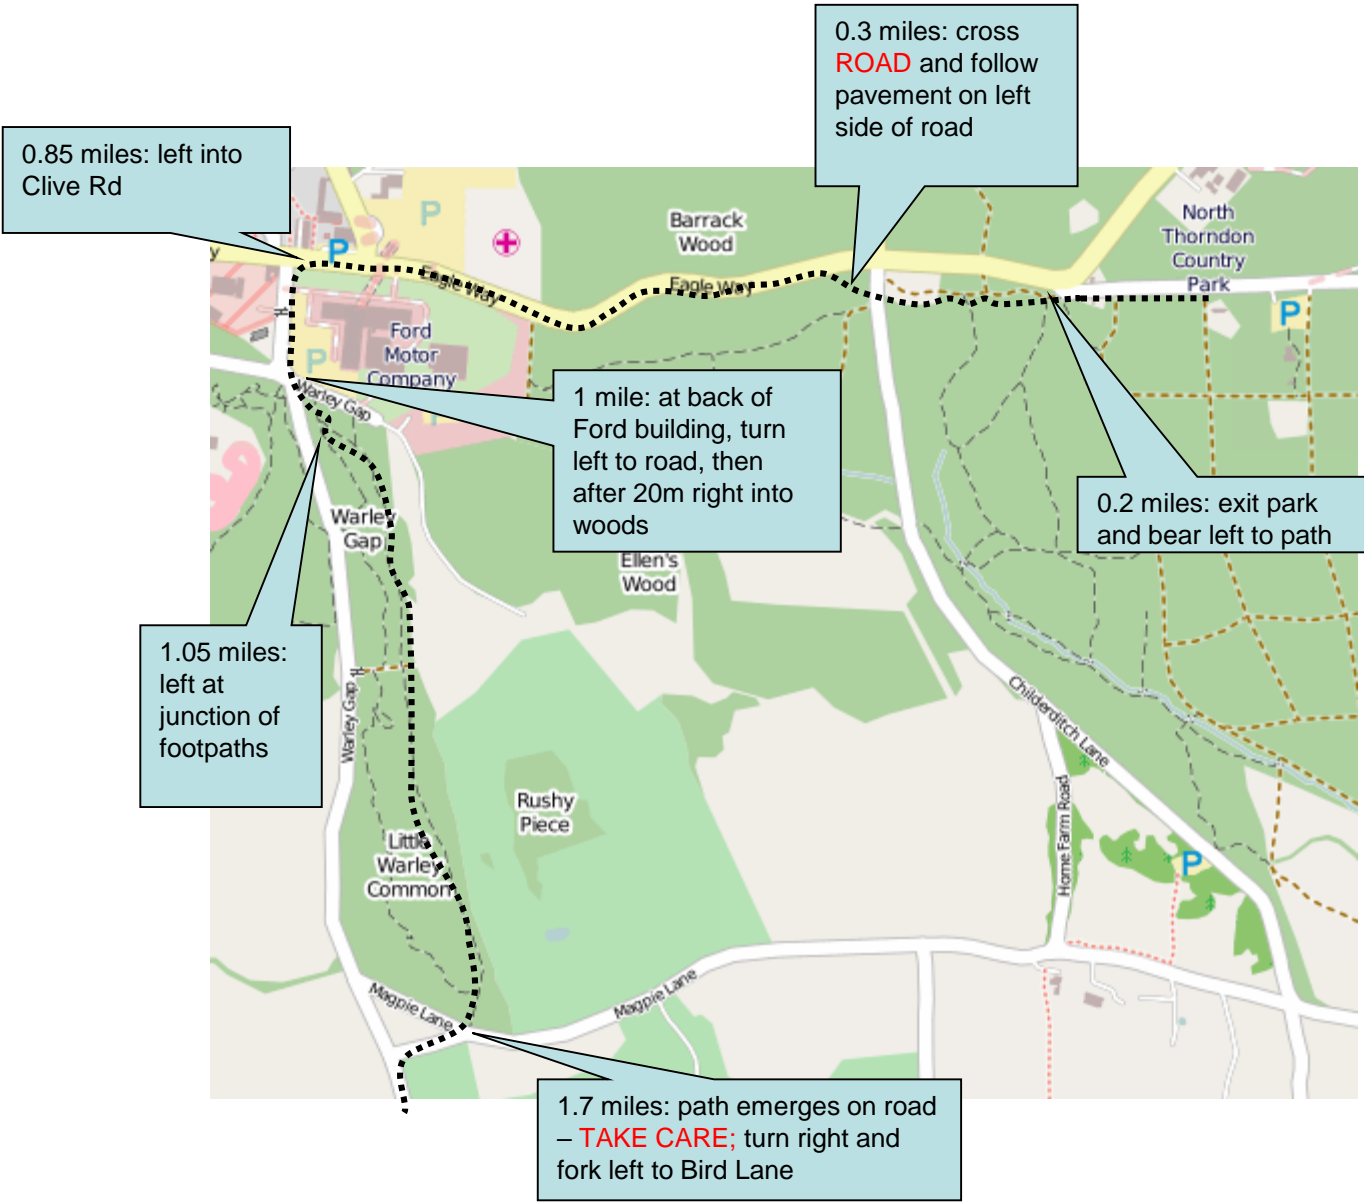

Start time: 09:04 Sunday
Distance: 6.6 miles
Emergency: 07966 542315

Stage 13 – Overview

Stage 13 Detail - Start

Stage 13 Detail – 3 to 6 miles

Stage 13 Detail - Finish

5.8 miles: end of Moor Lane at shops, turn left and stay on pavement on left hand side

5.5 miles: path emerges into residential road; cross into Nightingale Lane and then bear left into Moor Lane

5.2 miles: exit wood, and bear slightly right on grass towards gate and then houses

6.6 miles; finish on the grass over the road from the Jobbers Rest pub

6.2 miles: end of Front Lane before railway bridge, turn left into St Mary's Lane, staying on pavement on left hand side

Stage 13 – Top Tips

- **Navigation:** a short-ish but complex, twisty course with a mixture of fiddly urban turns, woods and fields.
- The Jobber’s Rest has been re-branded but is still in the same place.
- **Marshal and Support Points:**

Stage	Place	Risk	Miles	Water?	Postcode	Time	Description (please refer to map for details)
13	Childerditch Lane	H	0.3		CM13 3RZ	09:05	Cross lane, half right turn to join pavement along Eagle Way
13	Magpie Lane crossing	H	1.7		CM13 3DT	09:12	Emerge from woods to turn right and cross road
13	Warley Rd crossing	H	2.3		CM13 3JH	09:14	Cross busy road into Codham Hall Lane
13	Codham Lane end	L	2.85	Water	CM13 3FB	09:17	Join path around field
13	Nightingale Lane	M	5.5	Water	RM14 1EW	09:28	Cross residential road