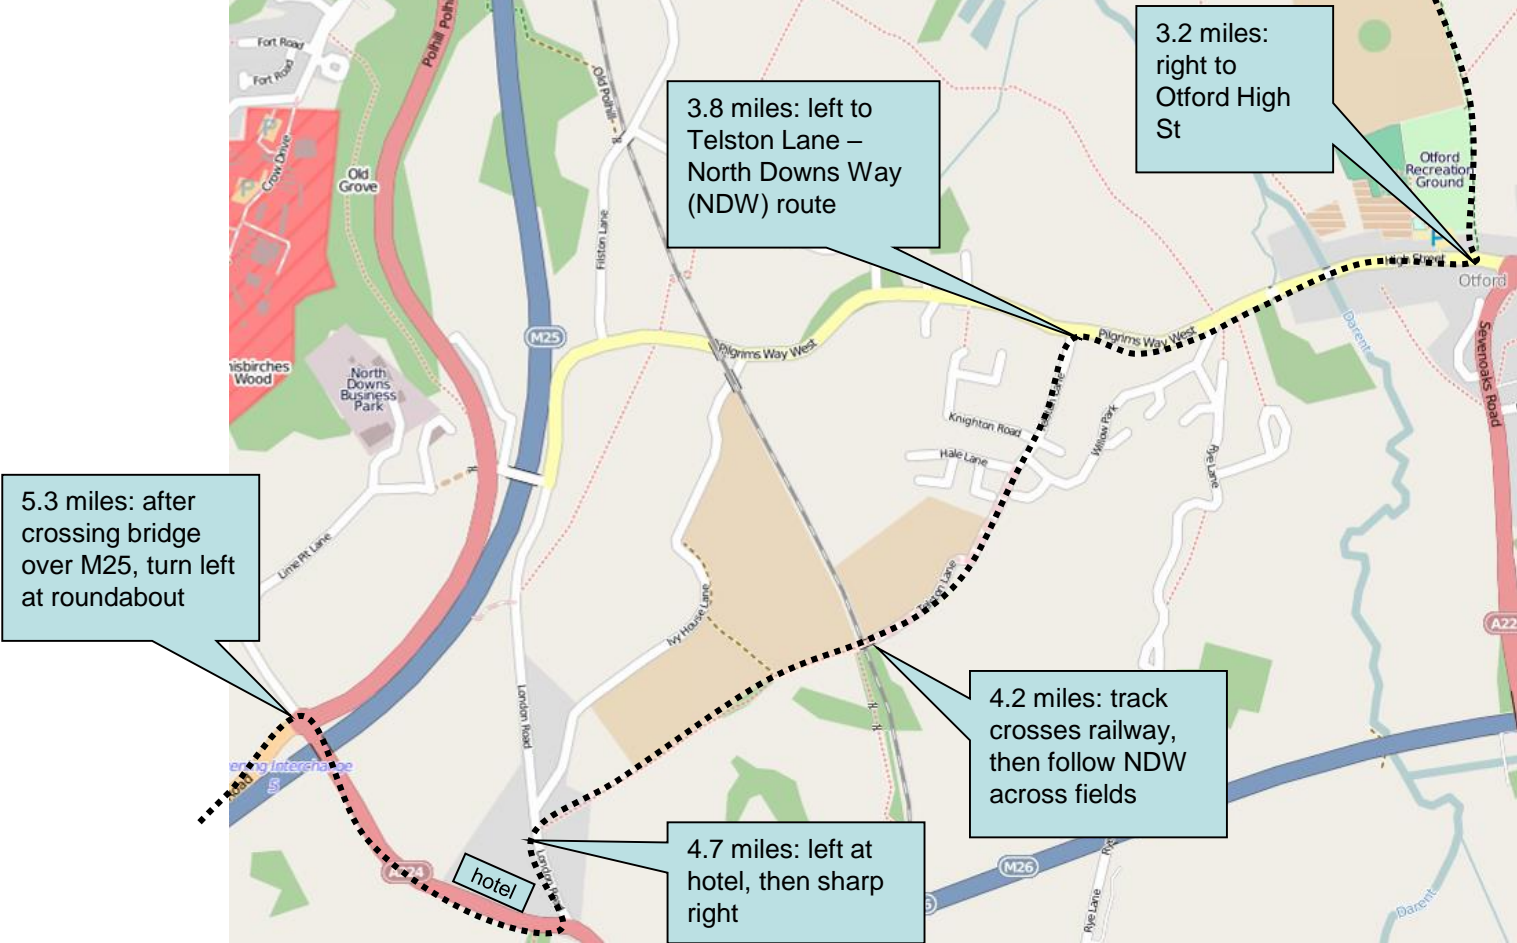

Start time: 11:34 Sunday
Distance: 13.3 miles
Emergency: 07966 542315

Stage 16 – Overview

Stage 16 Detail – first two miles

Stage 16 Detail – Otford and NDW

Stage 16 Detail - Chevening

Stage 16 Detail – Final 3 miles

Stage 16 – Top Tips

- **Navigation:** People have gone badly wrong before around Chevening.
- This is the toughest course of the day. Get properly hydrated.
- **Marshal and Support Points:**

Stage	Place	Risk	Miles	Water?	Postcode	Time	Description (please refer to map for details)
16	Road section after start	M	0.2		DA4 0JF	11:34	Cross road and back onto path
16	Oxford High St	L	3.2	Water	TN14 5PQ	11:50	Turn right to pavement
16	Telston Lane	M	3.8		TN14 5JX	11:50	Cross High St and left to Telston Lane
16	Rose & Crown pub	M	4.8		TN13 2TH	11:55	Turn right to cross London Rd, then right on pavement
16	Morants Court Rd	M	5.3		TN14 6HD	11:55	Left to cross Morants Ct Rd, then right over M25, then left to B2211
16	Road bend towards Chevening	H	5.8		TN14 6HB	12:00	Right to cross road, then over decrepit stile
16	Keepers Cottage	L	7.5	Water	TN14 7PP	12:10	Left onto road down steep hill
16	A233 crossing	H	10.8	Water	TN16 2DS	12:25	Right onto A233, then left into the Avenue
16	Church Hill turn	M	12.3		TN16 2DG	12:35	Right into Church Hill
16	Ship Hill turn	M	12.8		TN16 2JY	12:38	Left into Ship Hill

Start:
Lullingstone
 Nearest Post Code DA4 0JF
 Lat (WGS84) N51:21:08 (51.352327)
 Long (WGS84) E0:11:27 (0.190752)
 LR TQ526637

Hospital:
 Princess Royal
 University Hospital
 Farnborough
 Common, Orpington
 BR6 8ND

End:
Tatsfield
 Nearest Post Code TN16 2AH
 Lat (WGS84) N51:17:25 (51.290351)
 Long (WGS84) E0:01:38 (0.027236)
 LR TQ414565