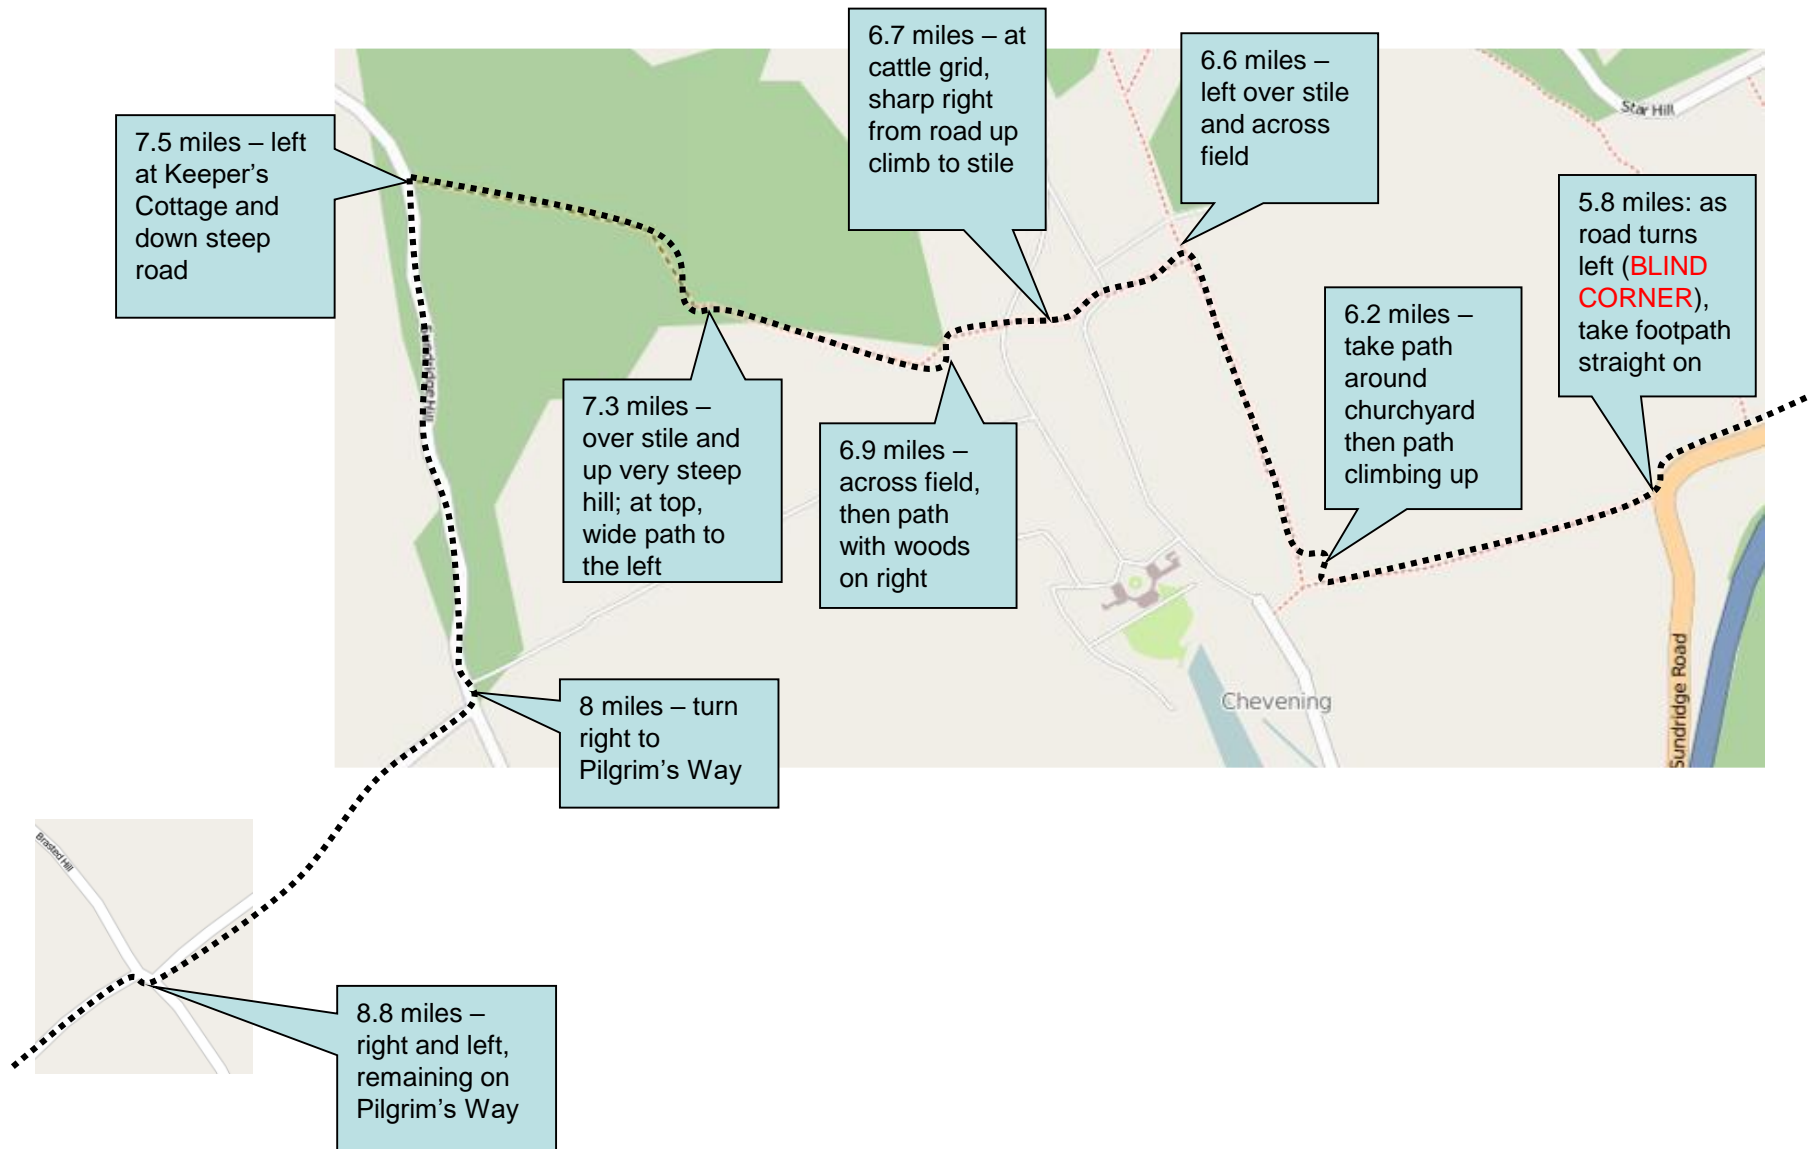

Start time: 11:34 Sunday
Distance: 13.3 miles
Emergency: 07966 542315

Stage 16 – Overview

Stage 16 Detail – first two miles

Stage 16 Detail – Otford and NDW

Stage 16 Detail - Chevening

Stage 16 Detail – Final 3 miles

Stage 16 – Top Tips

- **Navigation:** People have gone badly wrong before around Chevening.
- This is the toughest course of the day. Get properly hydrated.
- **Marshal and Support Points:**

Stage	Place	Risk	Miles	Water?	Postcode	Time	Description (please refer to map for details)
16	Road section after start	M	0.2		DA4 0JF	11:34	Cross road and back onto path
16	Oxford High St	L	3.2	Water	TN14 5PQ	11:50	Turn right to pavement
16	Telston Lane	M	3.8		TN14 5JX	11:50	Cross High St and left to Telston Lane
16	Rose & Crown pub	M	4.8		TN13 2TH	11:55	Turn right to cross London Rd, then right on pavement
16	Morants Court Rd	M	5.3		TN14 6HD	11:55	Left to cross Morants Ct Rd, then right over M25, then left to B2211
16	Road bend towards Chevening	H	5.8		TN14 6HB	12:00	Right to cross road, then over decrepit stile
16	Keepers Cottage	L	7.5	Water	TN14 7PP	12:10	Left onto road down steep hill
16	A233 crossing	H	10.8	Water	TN16 2DS	12:25	Right onto A233, then left into the Avenue
16	Church Hill turn	M	12.3		TN16 2DG	12:35	Right into Church Hill
16	Ship Hill turn	M	12.8		TN16 2JY	12:38	Left into Ship Hill

Start:
Lullingstone
 Nearest Post Code DA4 0JF
 Lat (WGS84) N51:21:08 (51.352327)
 Long (WGS84) E0:11:27 (0.190752)
 LR TQ526637

Hospital:
 Princess Royal
 University Hospital
 Farnborough
 Common, Orpington
 BR6 8ND

End:
Tatsfield
 Nearest Post Code TN16 2AH
 Lat (WGS84) N51:17:25 (51.290351)
 Long (WGS84) E0:01:38 (0.027236)
 LR TQ414565