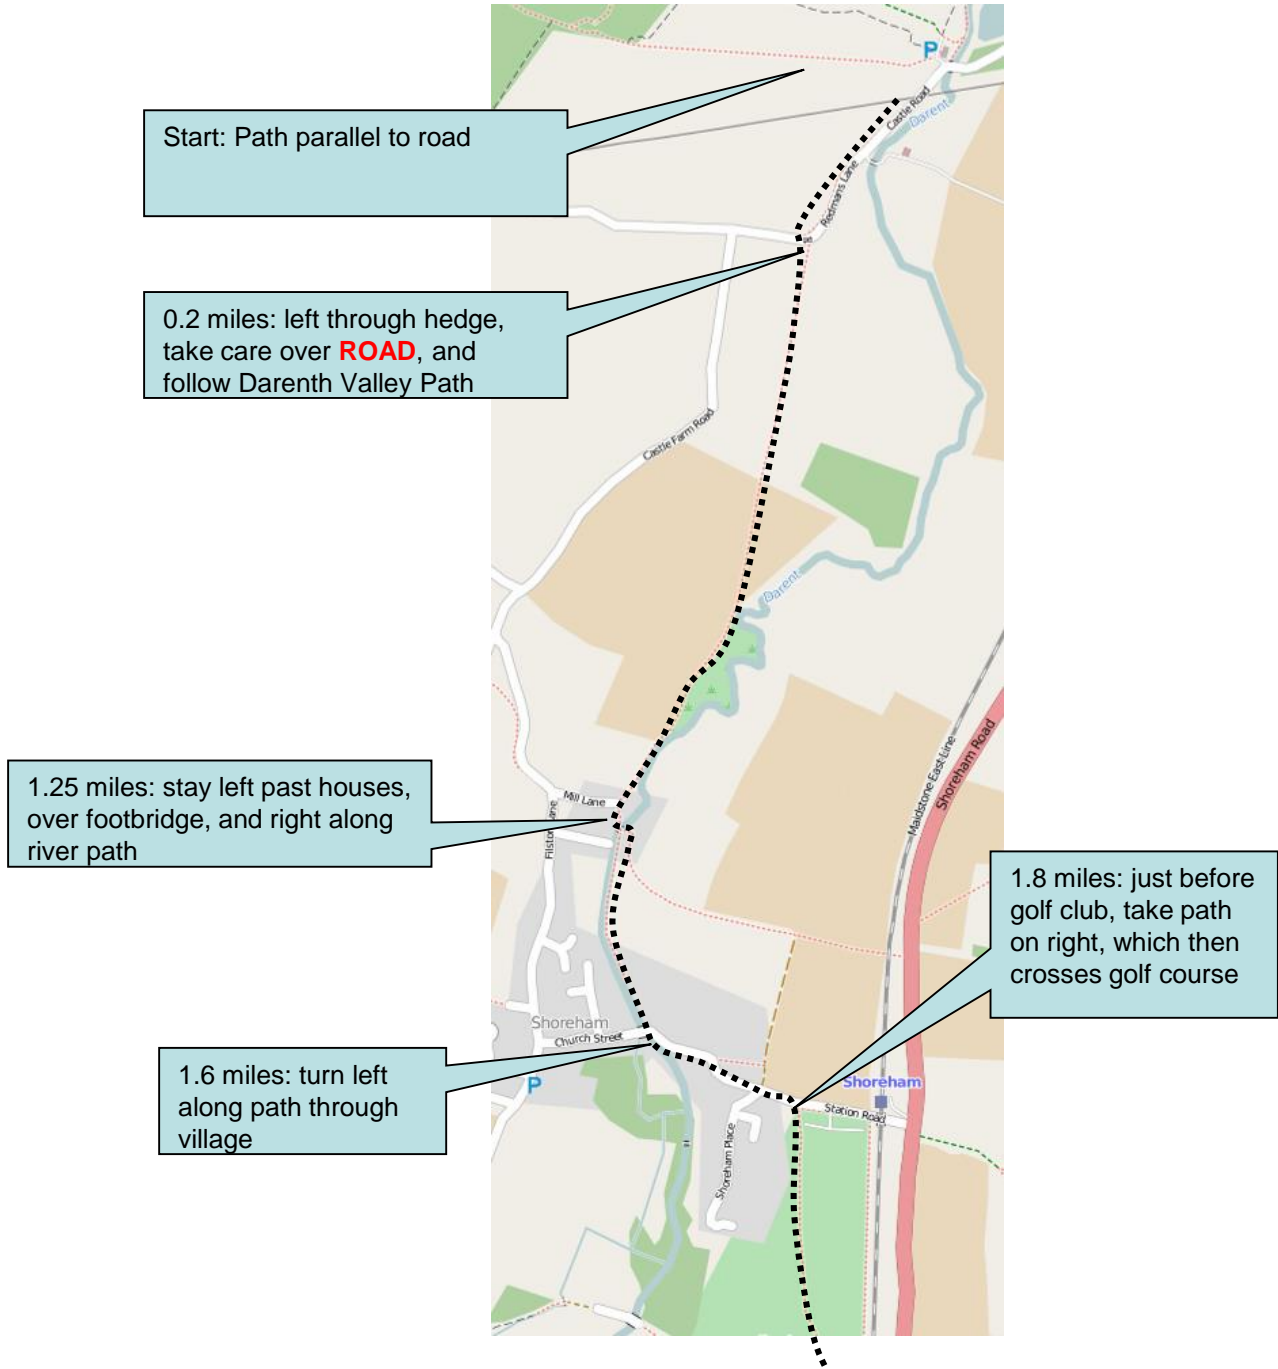

Start time: 11:34 Sunday
Distance: 13.3 miles
Emergency: 07966 542315

Stage 16 – Overview

Stage 16 Detail – first two miles

Stage 16 Detail – Otford and NDW

Stage 16 Detail - Chevening

Stage 16 Detail – Final 3 miles

Stage 16 – Top Tips

- **Navigation:** People have gone badly wrong before around Chevening.
- This is the toughest course of the day. Get properly hydrated.
- **Marshal and Support Points:**

Stage	Place	Risk	Miles	Water?	Postcode	Time	Description (please refer to map for details)
16	Road section after start	M	0.2		DA4 0JF	11:34	Cross road and back onto path
16	Oxford High St	L	3.2	Water	TN14 5PQ	11:50	Turn right to pavement
16	Telston Lane	M	3.8		TN14 5JX	11:50	Cross High St and left to Telston Lane
16	Rose & Crown pub	M	4.8		TN13 2TH	11:55	Turn right to cross London Rd, then right on pavement
16	Morants Court Rd	M	5.3		TN14 6HD	11:55	Left to cross Morants Ct Rd, then right over M25, then left to B2211
16	Road bend towards Chevening	H	5.8		TN14 6HB	12:00	Right to cross road, then over decrepit stile
16	Keepers Cottage	L	7.5	Water	TN14 7PP	12:10	Left onto road down steep hill
16	A233 crossing	H	10.8	Water	TN16 2DS	12:25	Right onto A233, then left into the Avenue
16	Church Hill turn	M	12.3		TN16 2DG	12:35	Right into Church Hill
16	Ship Hill turn	M	12.8		TN16 2JY	12:38	Left into Ship Hill

Start:
Lullingstone
 Nearest Post Code DA4 0JF
 Lat (WGS84) N51:21:08 (51.352327)
 Long (WGS84) E0:11:27 (0.190752)
 LR TQ526637

Hospital:
 Princess Royal
 University Hospital
 Farnborough
 Common, Orpington
 BR6 8ND

End:
Tatsfield
 Nearest Post Code TN16 2AH
 Lat (WGS84) N51:17:25 (51.290351)
 Long (WGS84) E0:01:38 (0.027236)
 LR TQ414565