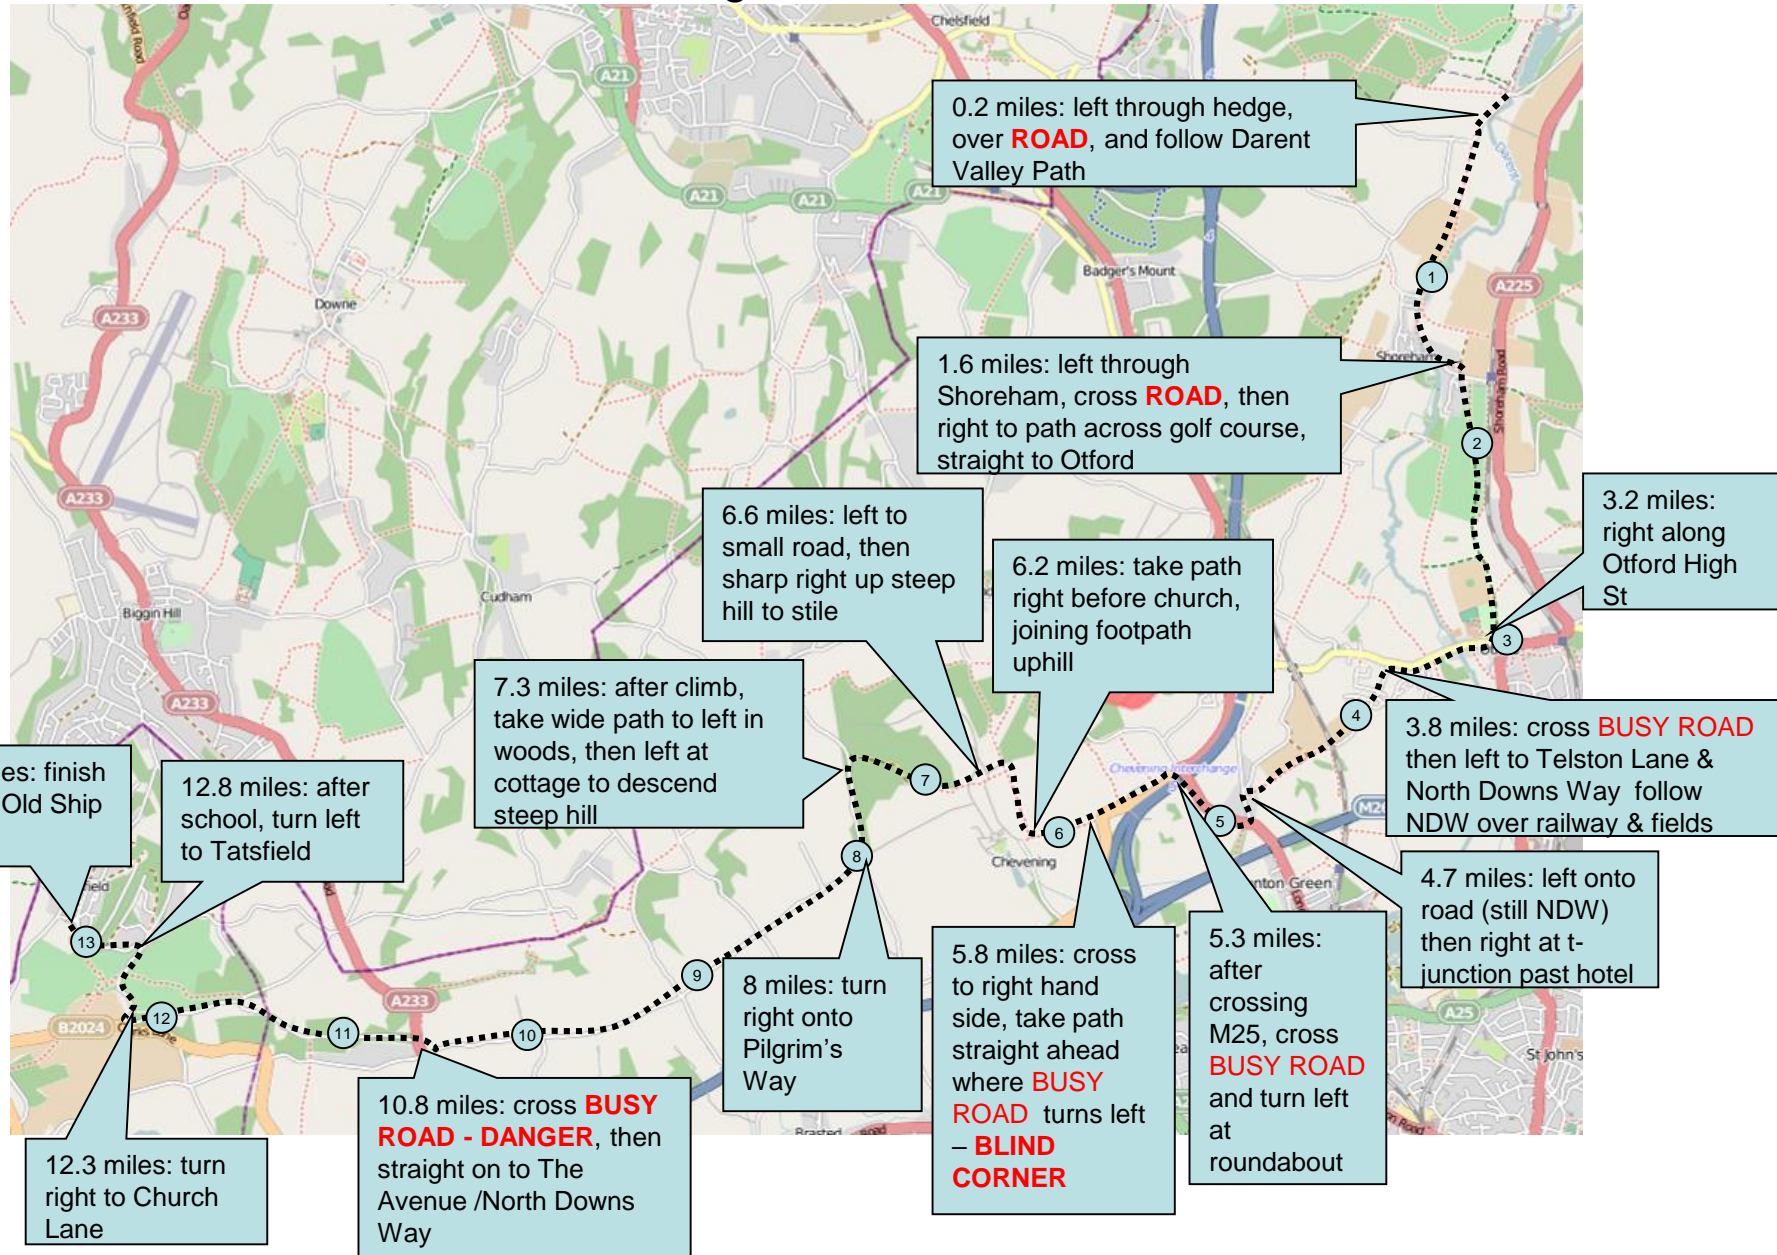

Start time: 11:34 Sunday
Distance: 13.3 miles
Emergency: 07966 542315

Stage 16 – Overview

Stage 16 Detail – first two miles

Stage 16 Detail – Otford and NDW

Stage 16 Detail - Chevening

Stage 16 Detail – Final 3 miles

Stage 16 – Top Tips

- **Navigation:** People have gone badly wrong before around Chevening.
- This is the toughest course of the day. Get properly hydrated.
- **Marshal and Support Points:**

Stage	Place	Risk	Miles	Water?	Postcode	Time	Description (please refer to map for details)
16	Road section after start	M	0.2		DA4 0JF	11:34	Cross road and back onto path
16	Oxford High St	L	3.2	Water	TN14 5PQ	11:50	Turn right to pavement
16	Telston Lane	M	3.8		TN14 5JX	11:50	Cross High St and left to Telston Lane
16	Rose & Crown pub	M	4.8		TN13 2TH	11:55	Turn right to cross London Rd, then right on pavement
16	Morants Court Rd	M	5.3		TN14 6HD	11:55	Left to cross Morants Ct Rd, then right over M25, then left to B2211
16	Road bend towards Chevening	H	5.8		TN14 6HB	12:00	Right to cross road, then over decrepit stile
16	Keepers Cottage	L	7.5	Water	TN14 7PP	12:10	Left onto road down steep hill
16	A233 crossing	H	10.8	Water	TN16 2DS	12:25	Right onto A233, then left into the Avenue
16	Church Hill turn	M	12.3		TN16 2DG	12:35	Right into Church Hill
16	Ship Hill turn	M	12.8		TN16 2JY	12:38	Left into Ship Hill

Start:
Lullingstone
 Nearest Post Code DA4 0JF
 Lat (WGS84) N51:21:08 (51.352327)
 Long (WGS84) E0:11:27 (0.190752)
 LR TQ526637

Hospital:
 Princess Royal
 University Hospital
 Farnborough
 Common, Orpington
 BR6 8ND

End:
Tatsfield
 Nearest Post Code TN16 2AH
 Lat (WGS84) N51:17:25 (51.290351)
 Long (WGS84) E0:01:38 (0.027236)
 LR TQ414565