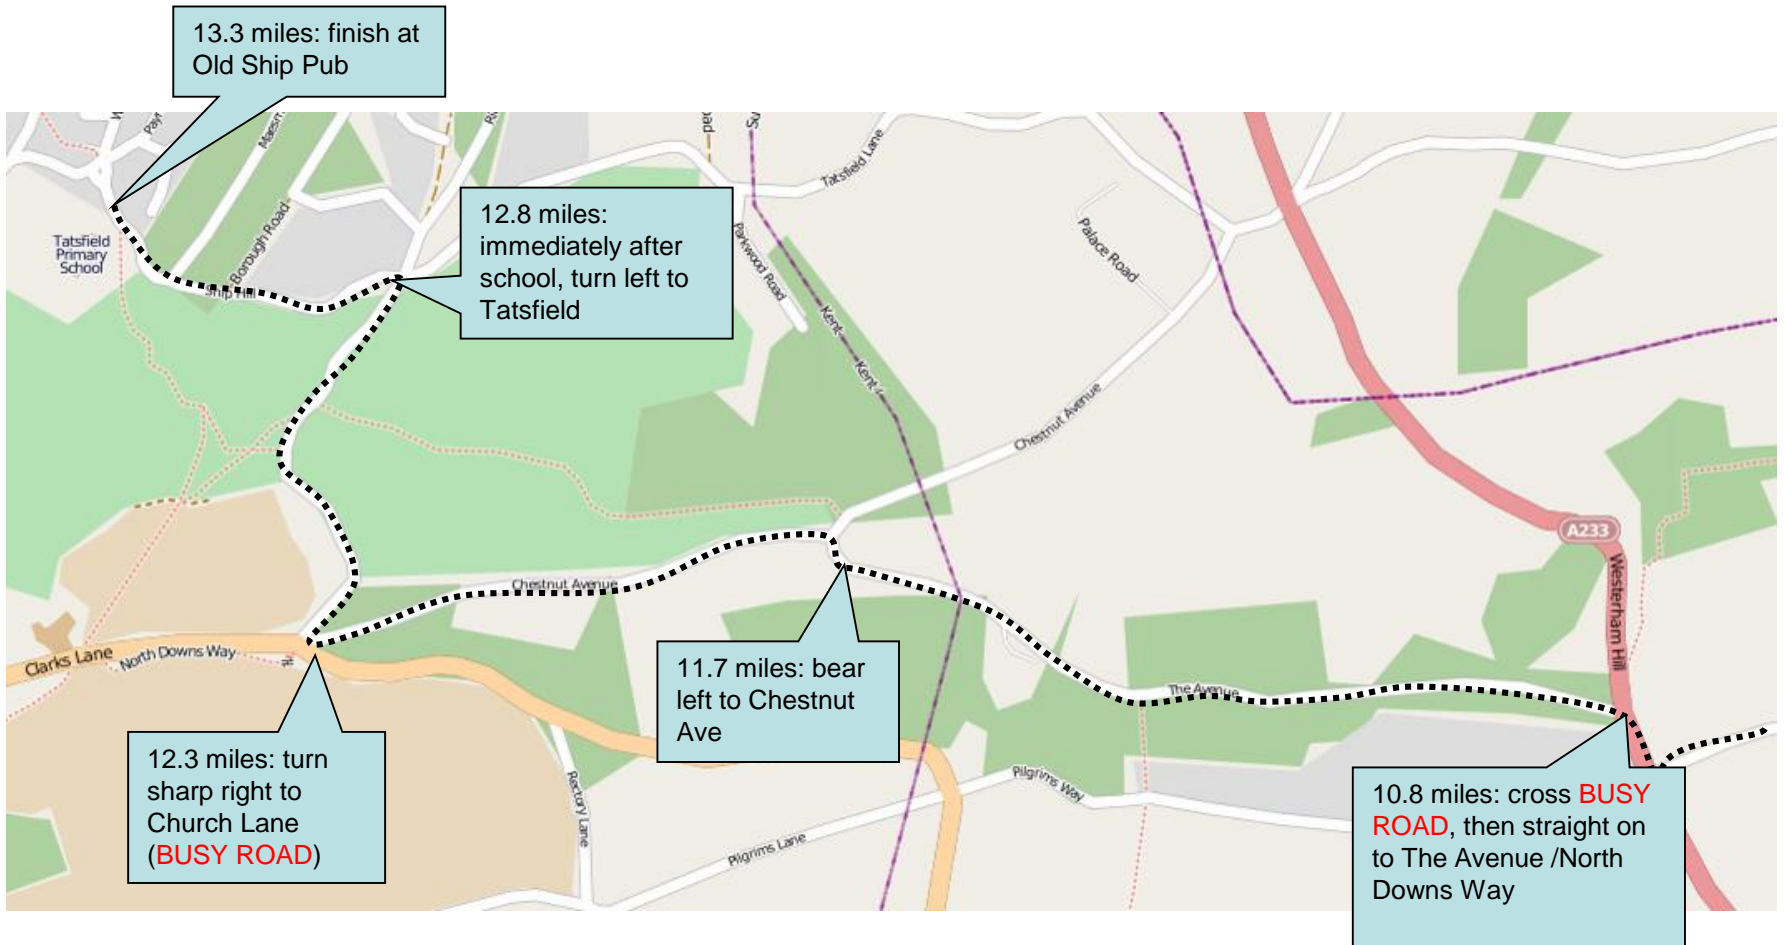

Start time: 11:34 Sunday
Distance: 13.3 miles
Emergency: 07966 542315

Stage 16 – Overview

Stage 16 Detail – first two miles

Stage 16 Detail – Otford and NDW

Stage 16 Detail - Chevening

Stage 16 Detail – Final 3 miles

Stage 16 – Top Tips

- **Navigation:** People have gone badly wrong before around Chevening.
- This is the toughest course of the day. Get properly hydrated.
- **Marshal and Support Points:**

Stage	Place	Risk	Miles	Water?	Postcode	Time	Description (please refer to map for details)
16	Road section after start	M	0.2		DA4 0JF	11:34	Cross road and back onto path
16	Oxford High St	L	3.2	Water	TN14 5PQ	11:50	Turn right to pavement
16	Telston Lane	M	3.8		TN14 5JX	11:50	Cross High St and left to Telston Lane
16	Rose & Crown pub	M	4.8		TN13 2TH	11:55	Turn right to cross London Rd, then right on pavement
16	Morants Court Rd	M	5.3		TN14 6HD	11:55	Left to cross Morants Ct Rd, then right over M25, then left to B2211
16	Road bend towards Chevening	H	5.8		TN14 6HB	12:00	Right to cross road, then over decrepit stile
16	Keepers Cottage	L	7.5	Water	TN14 7PP	12:10	Left onto road down steep hill
16	A233 crossing	H	10.8	Water	TN16 2DS	12:25	Right onto A233, then left into the Avenue
16	Church Hill turn	M	12.3		TN16 2DG	12:35	Right into Church Hill
16	Ship Hill turn	M	12.8		TN16 2JY	12:38	Left into Ship Hill

Start:
Lullingstone
 Nearest Post Code DA4 0JF
 Lat (WGS84) N51:21:08 (51.352327)
 Long (WGS84) E0:11:27 (0.190752)
 LR TQ526637

Hospital:
 Princess Royal
 University Hospital
 Farnborough
 Common, Orpington
 BR6 8ND

End:
Tatsfield
 Nearest Post Code TN16 2AH
 Lat (WGS84) N51:17:25 (51.290351)
 Long (WGS84) E0:01:38 (0.027236)
 LR TQ414565