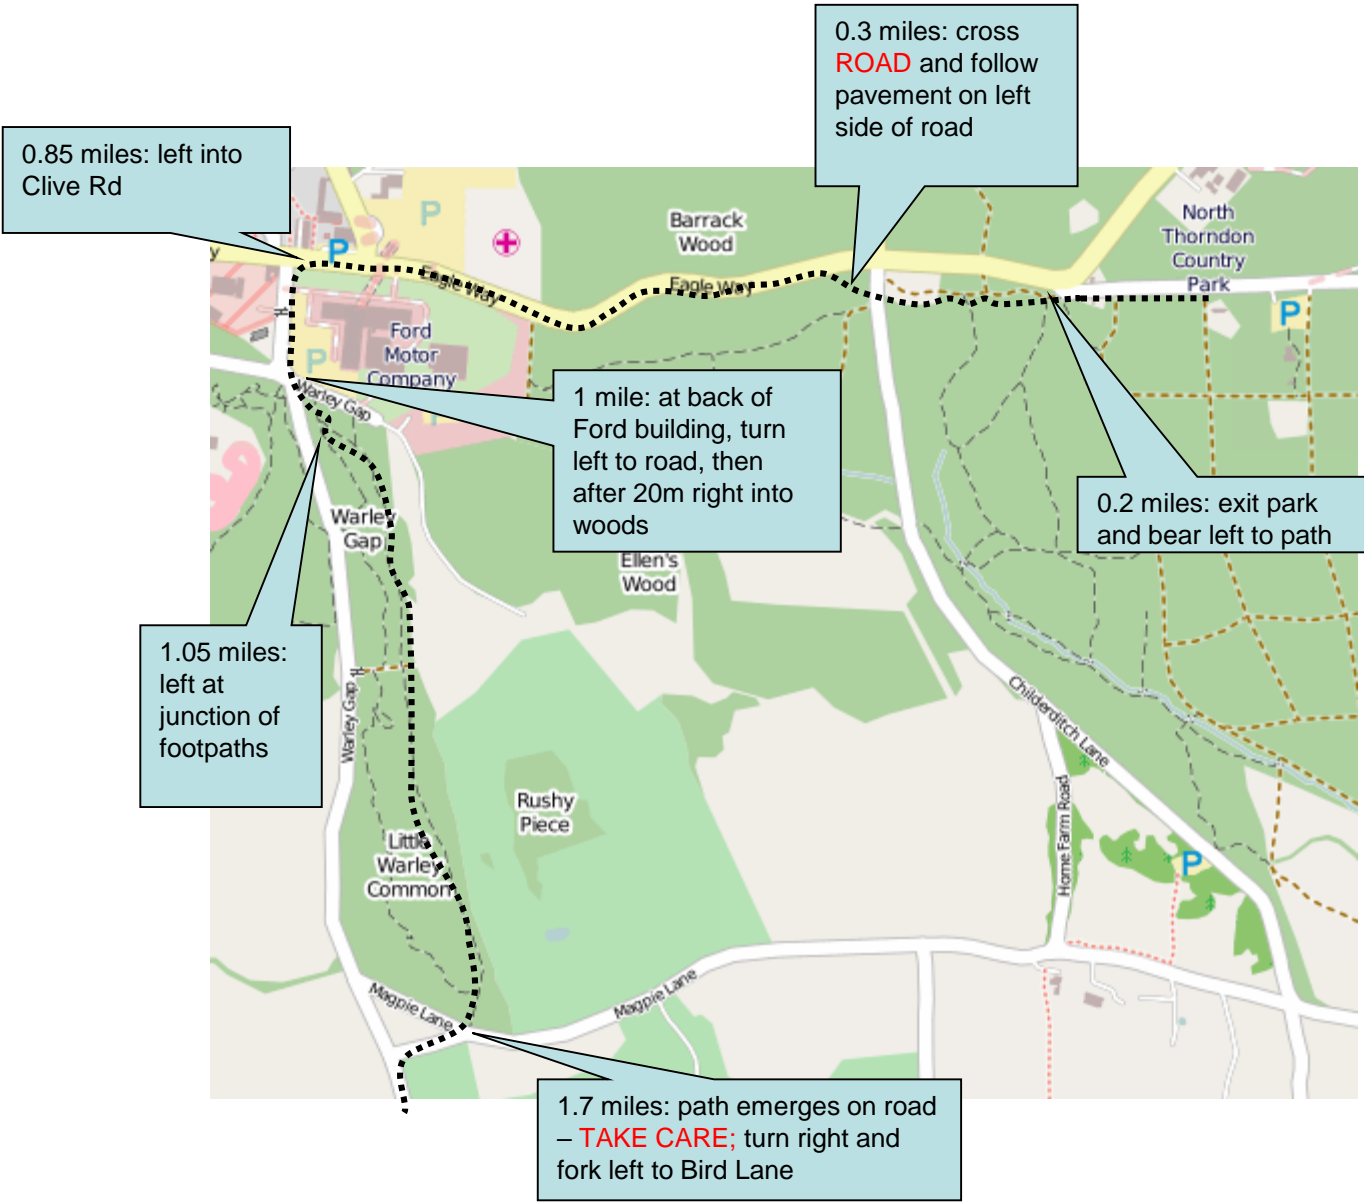

Start time: 09:04 Sunday
Distance: 6.6 miles
Emergency: 07966 542315

Stage 13 – Overview

Stage 13 Detail - Start

Stage 13 Detail – 3 to 6 miles

Stage 13 Detail - Finish

5.8 miles: end of Moor Lane at shops, turn left and stay on pavement on left hand side

5.5 miles: path emerges into residential road; cross into Nightingale Lane and then bear left into Moor Lane

5.2 miles: exit wood, and bear slightly right on grass towards gate and then houses

6.6 miles; finish on the grass over the road from the Jobbers Rest pub

6.2 miles: end of Front Lane before railway bridge, turn left into St Mary's Lane, staying on pavement on left hand side

Stage 13 – Top Tips

- **Navigation:** a short-ish but complex, twisty course with a mixture of fiddly urban turns, woods and fields.
- The Jobber's Rest has been re-branded but is still in the same place.
- **Marshal and Support Points:**

Stage	Place	Risk	Miles	Water?	Postcode	Time	Description (please refer to map for details)
13	Childerditch Lane	H	0.3		CM13 3RZ	09:05	Cross lane, half right turn to join pavement along Eagle Way
13	Magpie Lane crossing	H	1.7		CM13 3DT	09:12	Emerge from woods to turn right and cross road
13	Warley Rd crossing	H	2.3		CM13 3JH	09:14	Cross busy road into Codham Hall Lane
13	Codham Lane end	L	2.85	Water	CM13 3FB	09:17	Join path around field
13	Nightingale Lane	M	5.5	Water	RM14 1EW	09:28	Cross residential road