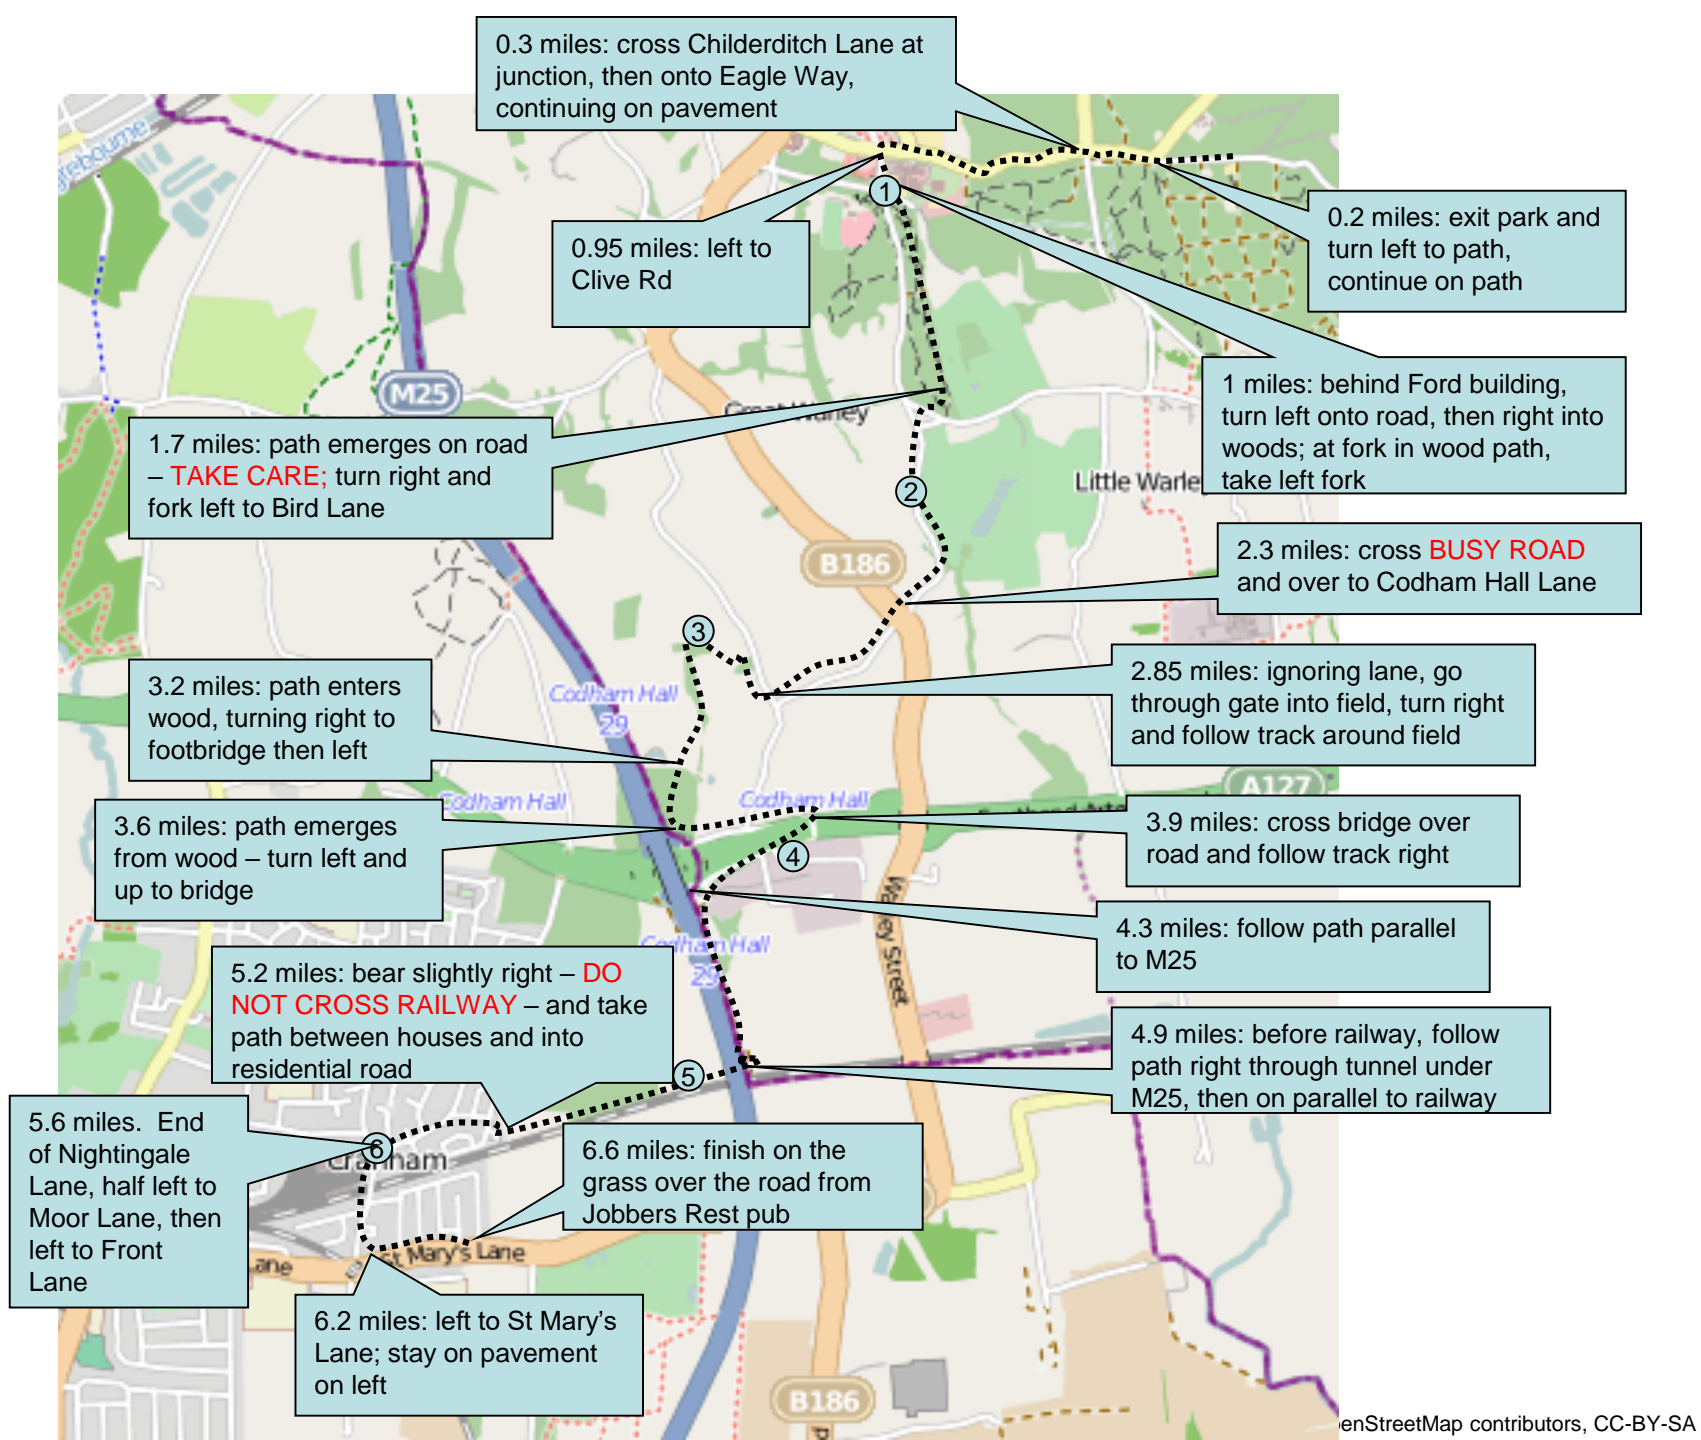

Start time: 09:04 Sunday
Distance: 6.6 miles
Emergency: 07966 542315

Stage 13 – Overview

Stage 13 Detail - Start

Stage 13 Detail – 3 to 6 miles

Stage 13 Detail - Finish

5.8 miles: end of Moor Lane at shops, turn left and stay on pavement on left hand side

5.5 miles: path emerges into residential road; cross into Nightingale Lane and then bear left into Moor Lane

5.2 miles: exit wood, and bear slightly right on grass towards gate and then houses

6.6 miles; finish on the grass over the road from the Jobbers Rest pub

6.2 miles: end of Front Lane before railway bridge, turn left into St Mary's Lane, staying on pavement on left hand side

Stage 13 – Top Tips

- **Navigation:** a short-ish but complex, twisty course with a mixture of fiddly urban turns, woods and fields.
- The Jobber's Rest has been re-branded but is still in the same place.
- **Marshal and Support Points:**

Stage	Place	Risk	Miles	Water?	Postcode	Time	Description (please refer to map for details)
13	Childerditch Lane	H	0.3		CM13 3RZ	09:05	Cross lane, half right turn to join pavement along Eagle Way
13	Magpie Lane crossing	H	1.7		CM13 3DT	09:12	Emerge from woods to turn right and cross road
13	Warley Rd crossing	H	2.3		CM13 3JH	09:14	Cross busy road into Codham Hall Lane
13	Codham Lane end	L	2.85	Water	CM13 3FB	09:17	Join path around field
13	Nightingale Lane	M	5.5	Water	RM14 1EW	09:28	Cross residential road