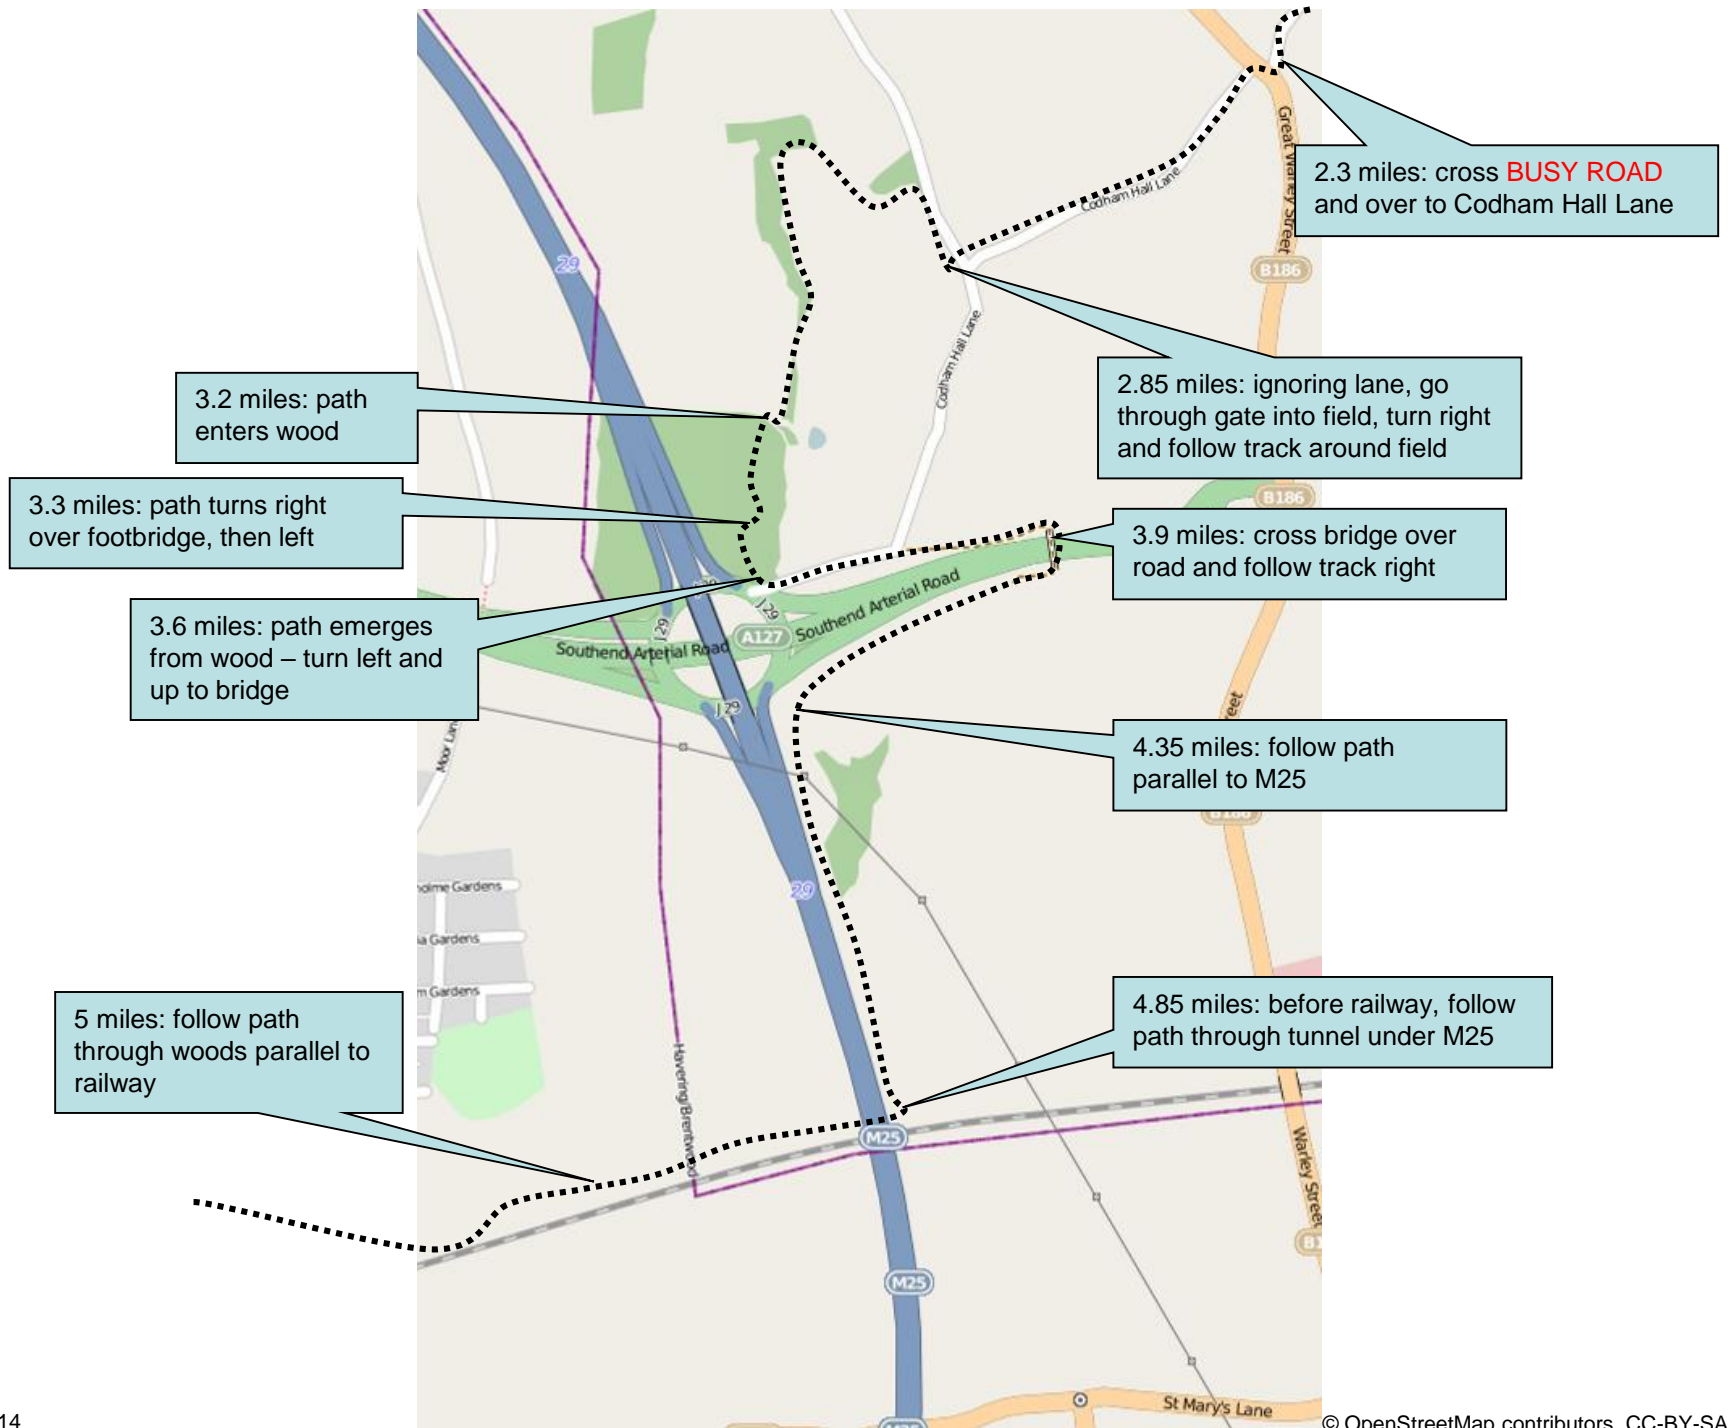

Start time: 09:04 Sunday
Distance: 6.6 miles
Emergency: 07966 542315

Stage 13 – Overview

Stage 13 Detail - Start

Stage 13 Detail – 3 to 6 miles

Stage 13 Detail - Finish

5.8 miles: end of Moor Lane at shops, turn left and stay on pavement on left hand side

5.5 miles: path emerges into residential road; cross into Nightingale Lane and then bear left into Moor Lane

5.2 miles: exit wood, and bear slightly right on grass towards gate and then houses

6.6 miles; finish on the grass over the road from the Jobbers Rest pub

6.2 miles: end of Front Lane before railway bridge, turn left into St Mary's Lane, staying on pavement on left hand side

Stage 13 – Top Tips

- **Navigation:** a short-ish but complex, twisty course with a mixture of fiddly urban turns, woods and fields.
- The Jobber's Rest has been re-branded but is still in the same place.
- **Marshal and Support Points:**

Stage	Place	Risk	Miles	Water?	Postcode	Time	Description (please refer to map for details)
13	Childerditch Lane	H	0.3		CM13 3RZ	09:05	Cross lane, half right turn to join pavement along Eagle Way
13	Magpie Lane crossing	H	1.7		CM13 3DT	09:12	Emerge from woods to turn right and cross road
13	Warley Rd crossing	H	2.3		CM13 3JH	09:14	Cross busy road into Codham Hall Lane
13	Codham Lane end	L	2.85	Water	CM13 3FB	09:17	Join path around field
13	Nightingale Lane	M	5.5	Water	RM14 1EW	09:28	Cross residential road