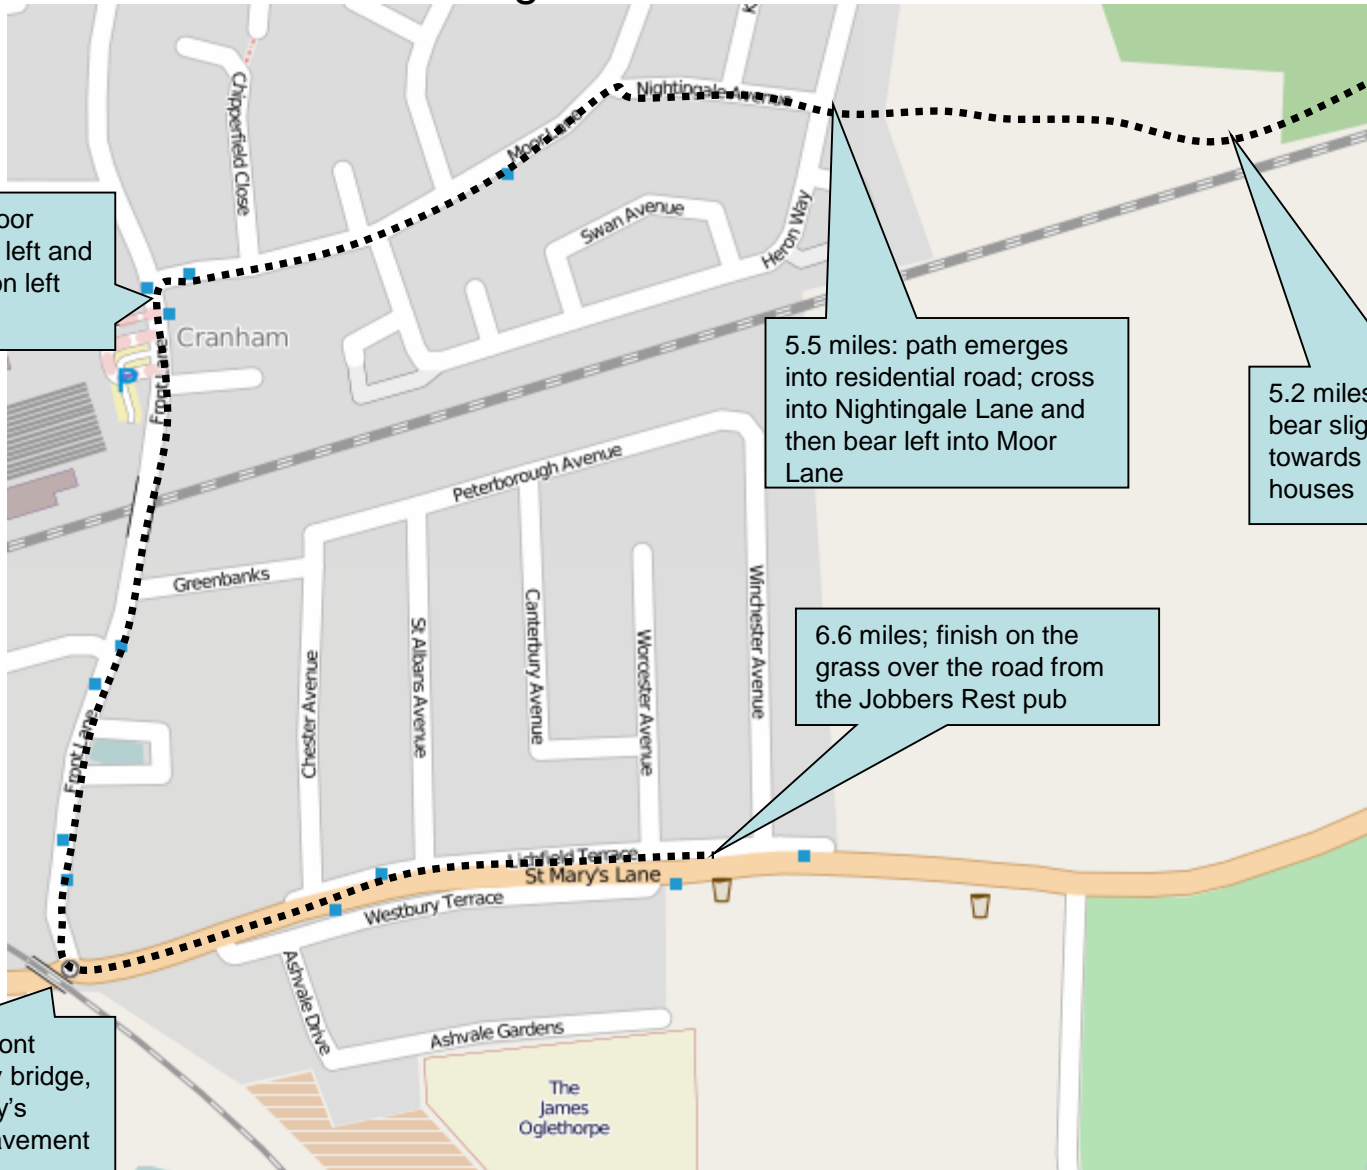

Start time: 09:04 Sunday
Distance: 6.6 miles
Emergency: 07966 542315

Stage 13 – Overview

Stage 13 Detail - Start

Stage 13 Detail – 3 to 6 miles

Stage 13 Detail - Finish

5.8 miles: end of Moor Lane at shops, turn left and stay on pavement on left hand side

5.5 miles: path emerges into residential road; cross into Nightingale Lane and then bear left into Moor Lane

5.2 miles: exit wood, and bear slightly right on grass towards gate and then houses

6.6 miles; finish on the grass over the road from the Jobbers Rest pub

6.2 miles: end of Front Lane before railway bridge, turn left into St Mary's Lane, staying on pavement on left hand side

Stage 13 – Top Tips

- **Navigation:** a short-ish but complex, twisty course with a mixture of fiddly urban turns, woods and fields.
- The Jobber's Rest has been re-branded but is still in the same place.
- **Marshal and Support Points:**

Stage	Place	Risk	Miles	Water?	Postcode	Time	Description (please refer to map for details)
13	Childerditch Lane	H	0.3		CM13 3RZ	09:05	Cross lane, half right turn to join pavement along Eagle Way
13	Magpie Lane crossing	H	1.7		CM13 3DT	09:12	Emerge from woods to turn right and cross road
13	Warley Rd crossing	H	2.3		CM13 3JH	09:14	Cross busy road into Codham Hall Lane
13	Codham Lane end	L	2.85	Water	CM13 3FB	09:17	Join path around field
13	Nightingale Lane	M	5.5	Water	RM14 1EW	09:28	Cross residential road