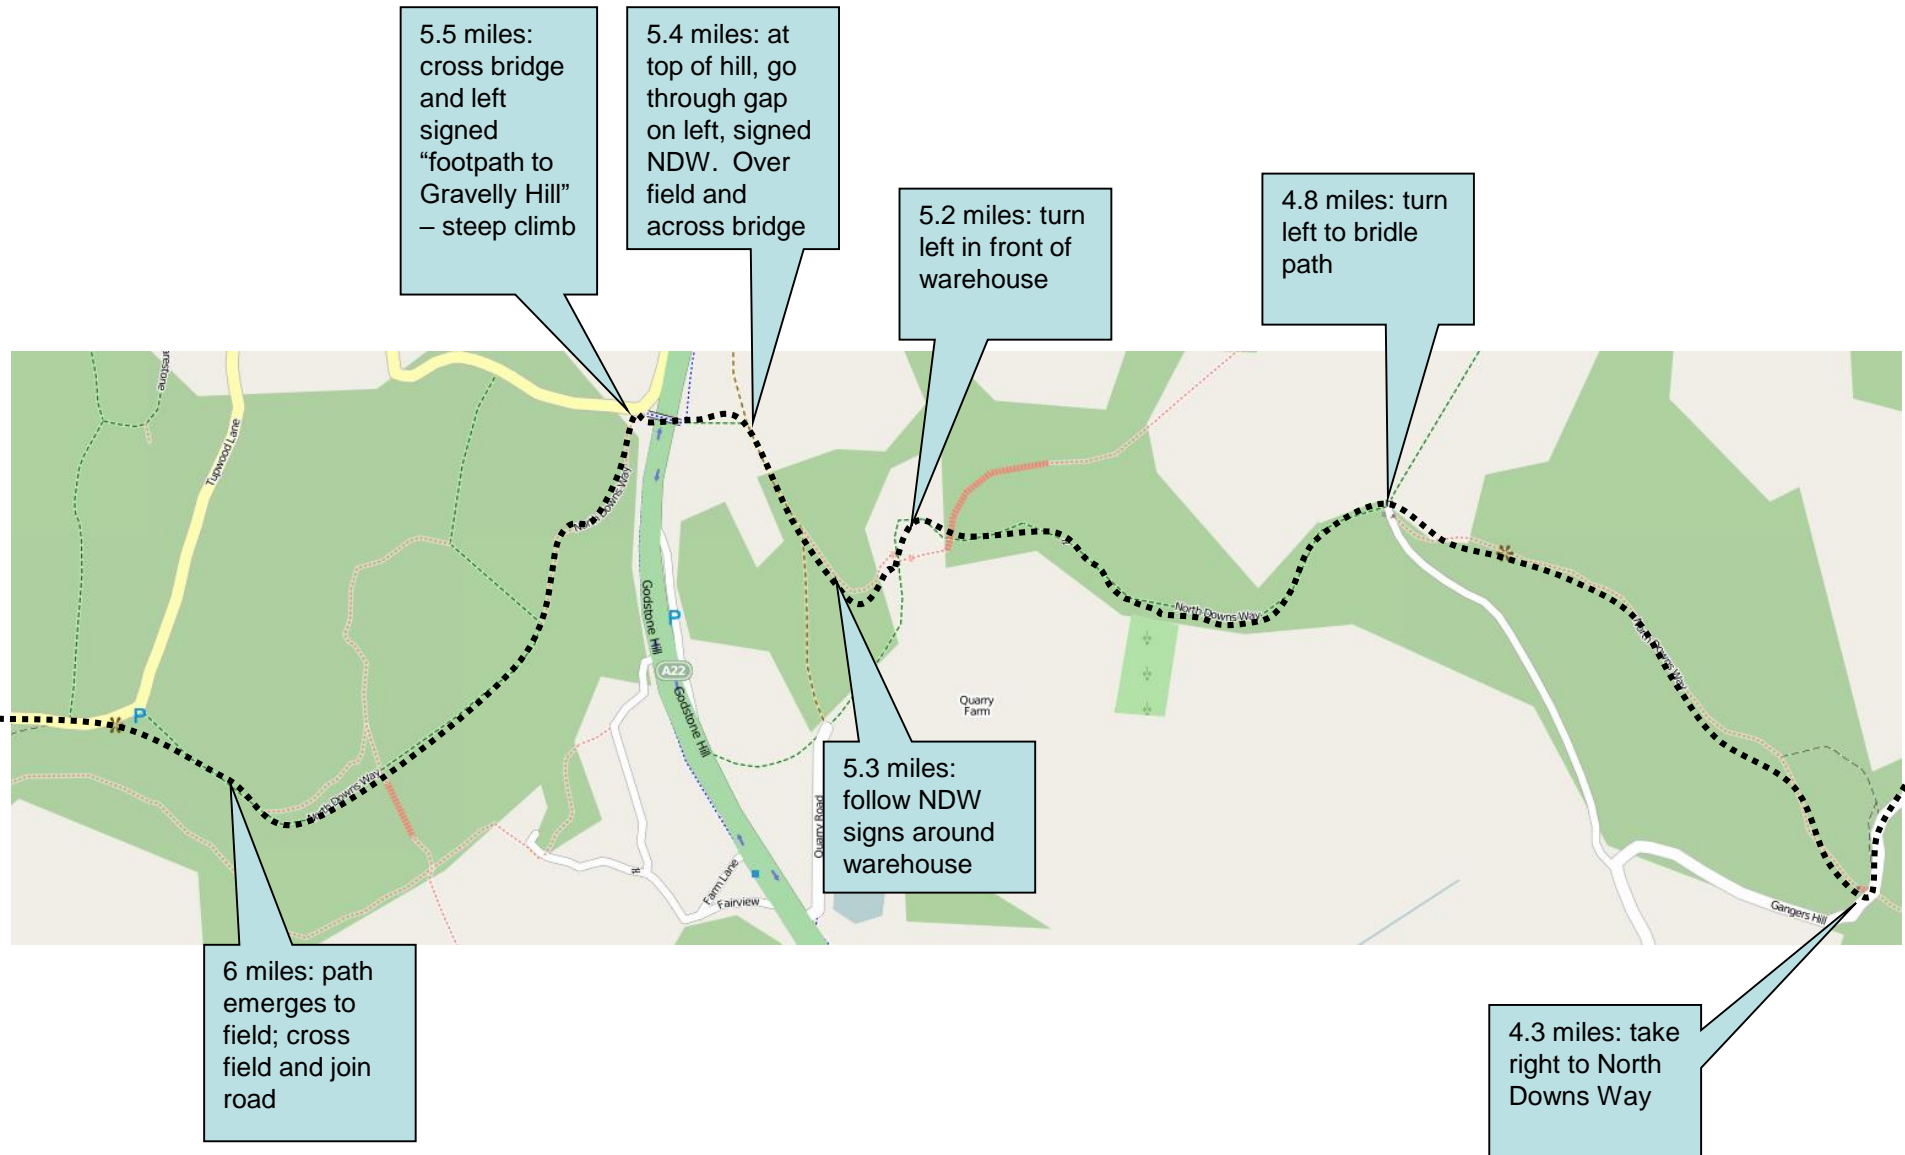

Stage 17 Detail – footpaths at 5 – 6 miles