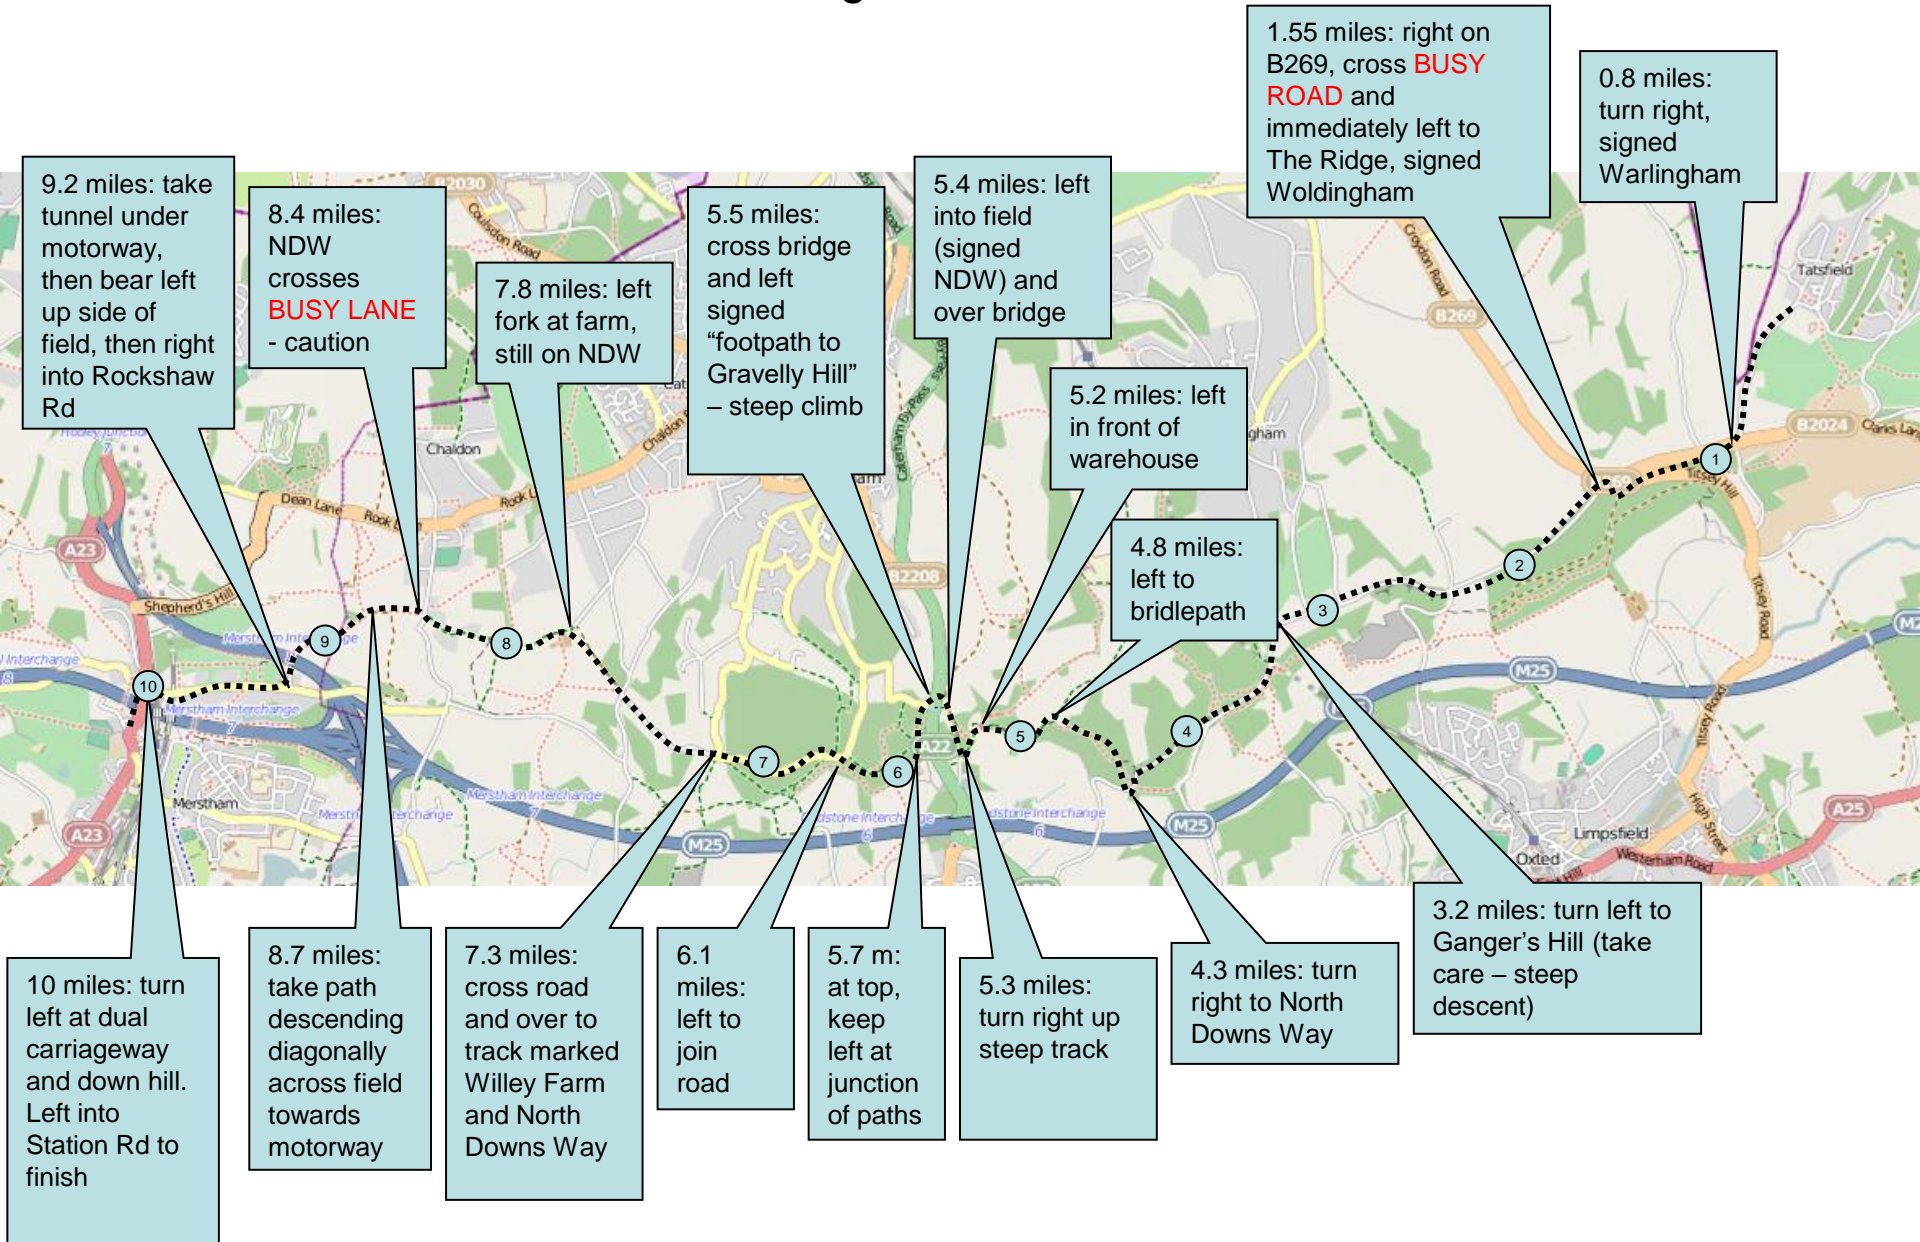

Start time: 12:54 Sunday
Distance: 10.5 miles
Emergency: 07966 542315

Stage 17 – Overview

Stage 17 Detail – Road sections to 3.3 miles

Stage 17 Detail – footpaths at 5 – 6 miles

Stage 17 Detail – North Downs Way around 8 miles

8.4 miles: path passes farmhouse then emerges onto narrow lane – **beware traffic** and cross to continue on NDW

7.8 miles: left fork at farm, still on NDW

7.3 miles: cross road and over to track marked Willey Farm and North Downs Way

Stage 17 Detail – 9 miles to finish

8.7 miles: track divides – take track to the left which crosses field diagonally down towards M25.

9.2 miles: take tunnel under motorway

9.3 miles: bear left up side of field, then right into Rockshaw Rd

10 miles: turn left at dual carriageway

10.2 miles: turn left into Station Rd North to finish

Stage 17 – Top Tips

- **Navigation:** difficult off-road sections around 5 miles, then much on the North Downs Way. Course marking this is intermittent as many sections are inaccessible other than on foot, so follow your map.
- **Marshal and Support Points:**