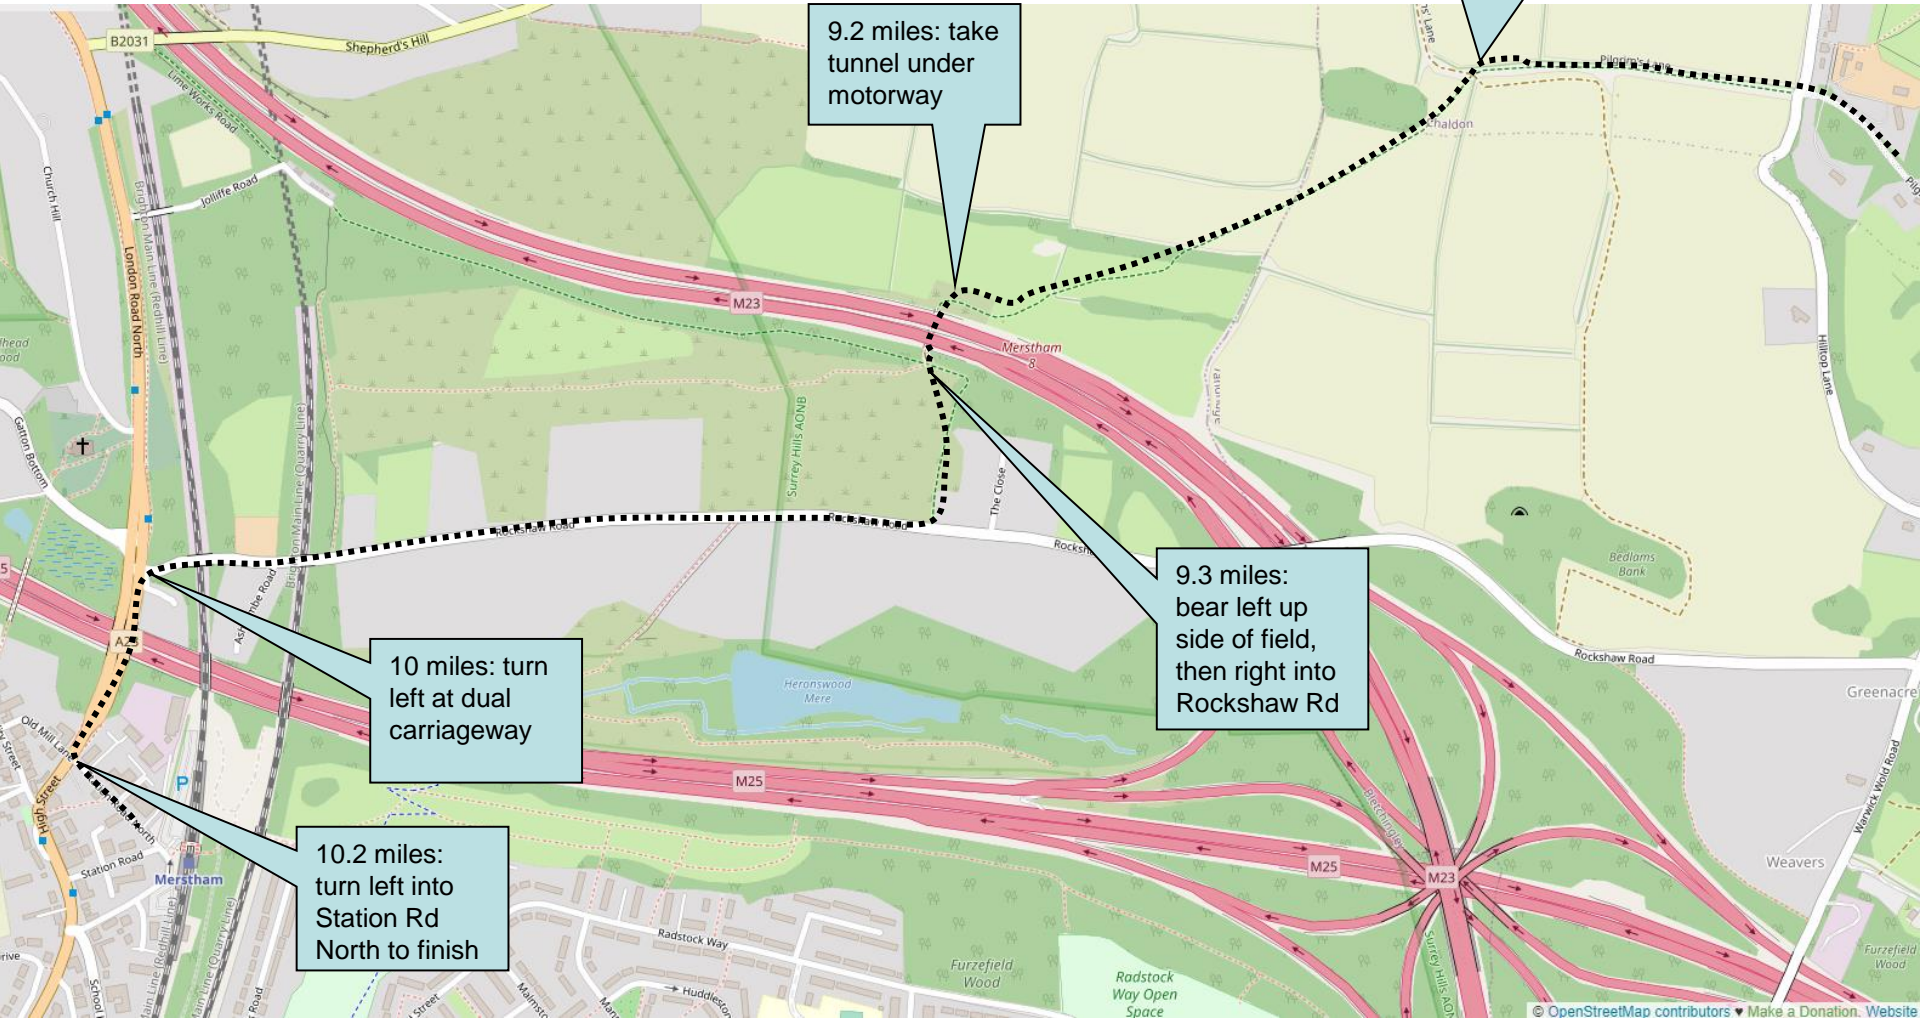

8.4 miles: path passes farmhouse then emerges onto narrow lane – **beware traffic** and cross to continue on NDW

7.8 miles: left fork at farm, still on NDW

7.3 miles: cross road and over to track marked Willey Farm and North Downs Way

Stage 17 Detail – 9 miles to finish

8.7 miles: track divides – take track to the left which crosses field diagonally down towards M25.

9.2 miles: take tunnel under motorway

9.3 miles: bear left up side of field, then right into Rockshaw Rd

10 miles: turn left at dual carriageway

10.2 miles: turn left into Station Rd North to finish

Stage 17 – Top Tips

- **Navigation:** difficult off-road sections around 5 miles, then much on the North Downs Way. Course marking this is intermittent as many sections are inaccessible other than on foot, so follow your map.
- **Marshal and Support Points:**

Stage	Miles	Place	Risk	Postcode	Start	What Three Words
17	Start	Tatsfield	n/a	TN16 2AH	12:54	///crew.even.comical
17	1.6	The Ridge turn	H	CR6 9QH	13:00	///bumps.offers.swaps
17	3.2	Gangers Hill turn	M	CR3 7AX	13:10	///usage.elaborate.gladiators
17	4.7	Quarry Rd turn	M	RH9 8DF	13:15	///payer.shadow.when
17	7.6	Stanstead Rd junction	M	CR3 6AJ	13:30	///scuba.beard.noisy
17	8.7	Hilltop Lane crossing	M	CR3 5BL	13:35	///brave.deeply.honest
17	10.5	Finish	L	RH1 3BA	13:46	///economies.organ.terms