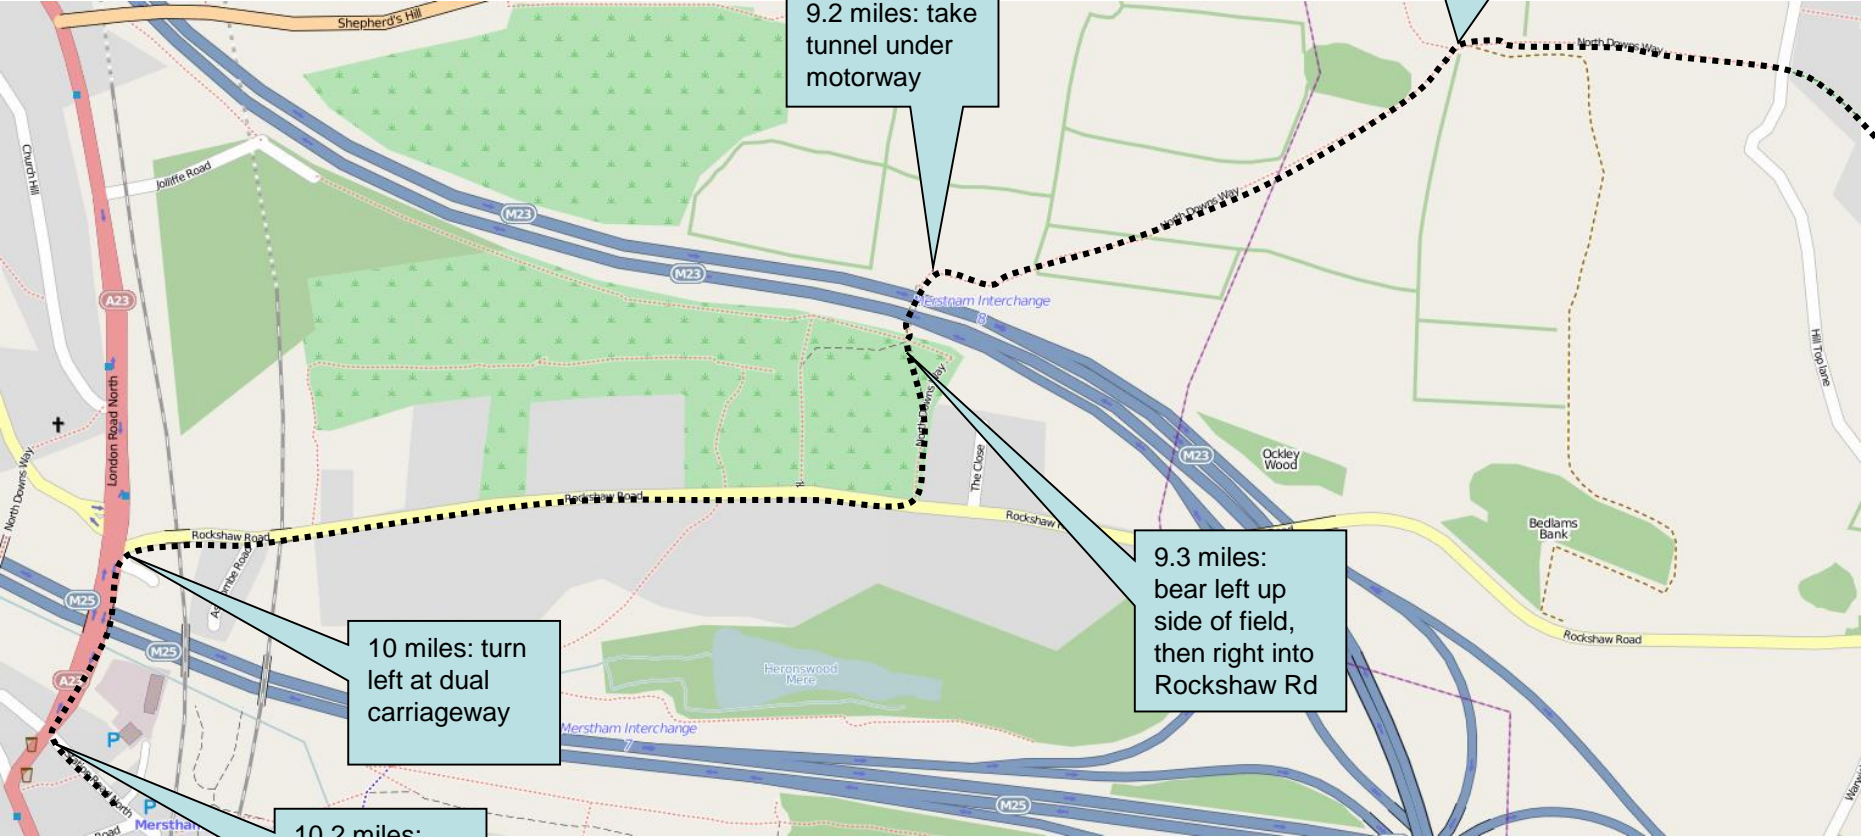

8.4 miles: path passes farmhouse then emerges onto narrow lane – **beware traffic** and cross to continue on NDW

7.8 miles: left fork at farm, still on NDW

7.3 miles: cross road and over to track marked Willey Farm and North Downs Way

Stage 17 Detail – 9 miles to finish

8.7 miles: track divides – take track to the left which crosses field diagonally down towards M25.

9.2 miles: take tunnel under motorway

9.3 miles: bear left up side of field, then right into Rockshaw Rd

10 miles: turn left at dual carriageway

10.2 miles: turn left into Station Rd North to finish

Stage 17 – Top Tips

- **Navigation:** difficult off-road sections around 5 miles, then much on the North Downs Way. Course marking this is intermittent as many sections are inaccessible other than on foot, so follow your map.
- **Marshal and Support Points:**

Stage	Place	Risk	Miles	Water?	Postcode	Time	Description (please refer to map for details)
17	Clarks Lane turn	M	0.8		TN16 2JT	12:55	Right turn at t-junction
17	The Ridge turn	M	1.55		CR6 9QH	13:00	Right onto B269, then left onto The Ridge
17	Gangers Hill turn	M	3.2	Water	CR3 7AX	13:10	Left turn at t-junction
17	Tandridge Rd Junction	L	4		RH9 8DF	13:15	Run across junction with road to left
17	Quarry Rd turn	L	4.7		RH9 8DF	13:15	Sharp right up track
17	Stanstead Rd junction	M	7.6	Water	CR3 6AJ	13:30	Right at junction, then left to NDW
17	Hilltop Lane crossing	M	8.7		CR3 5BL	13:35	Cross lane to continue on NDW