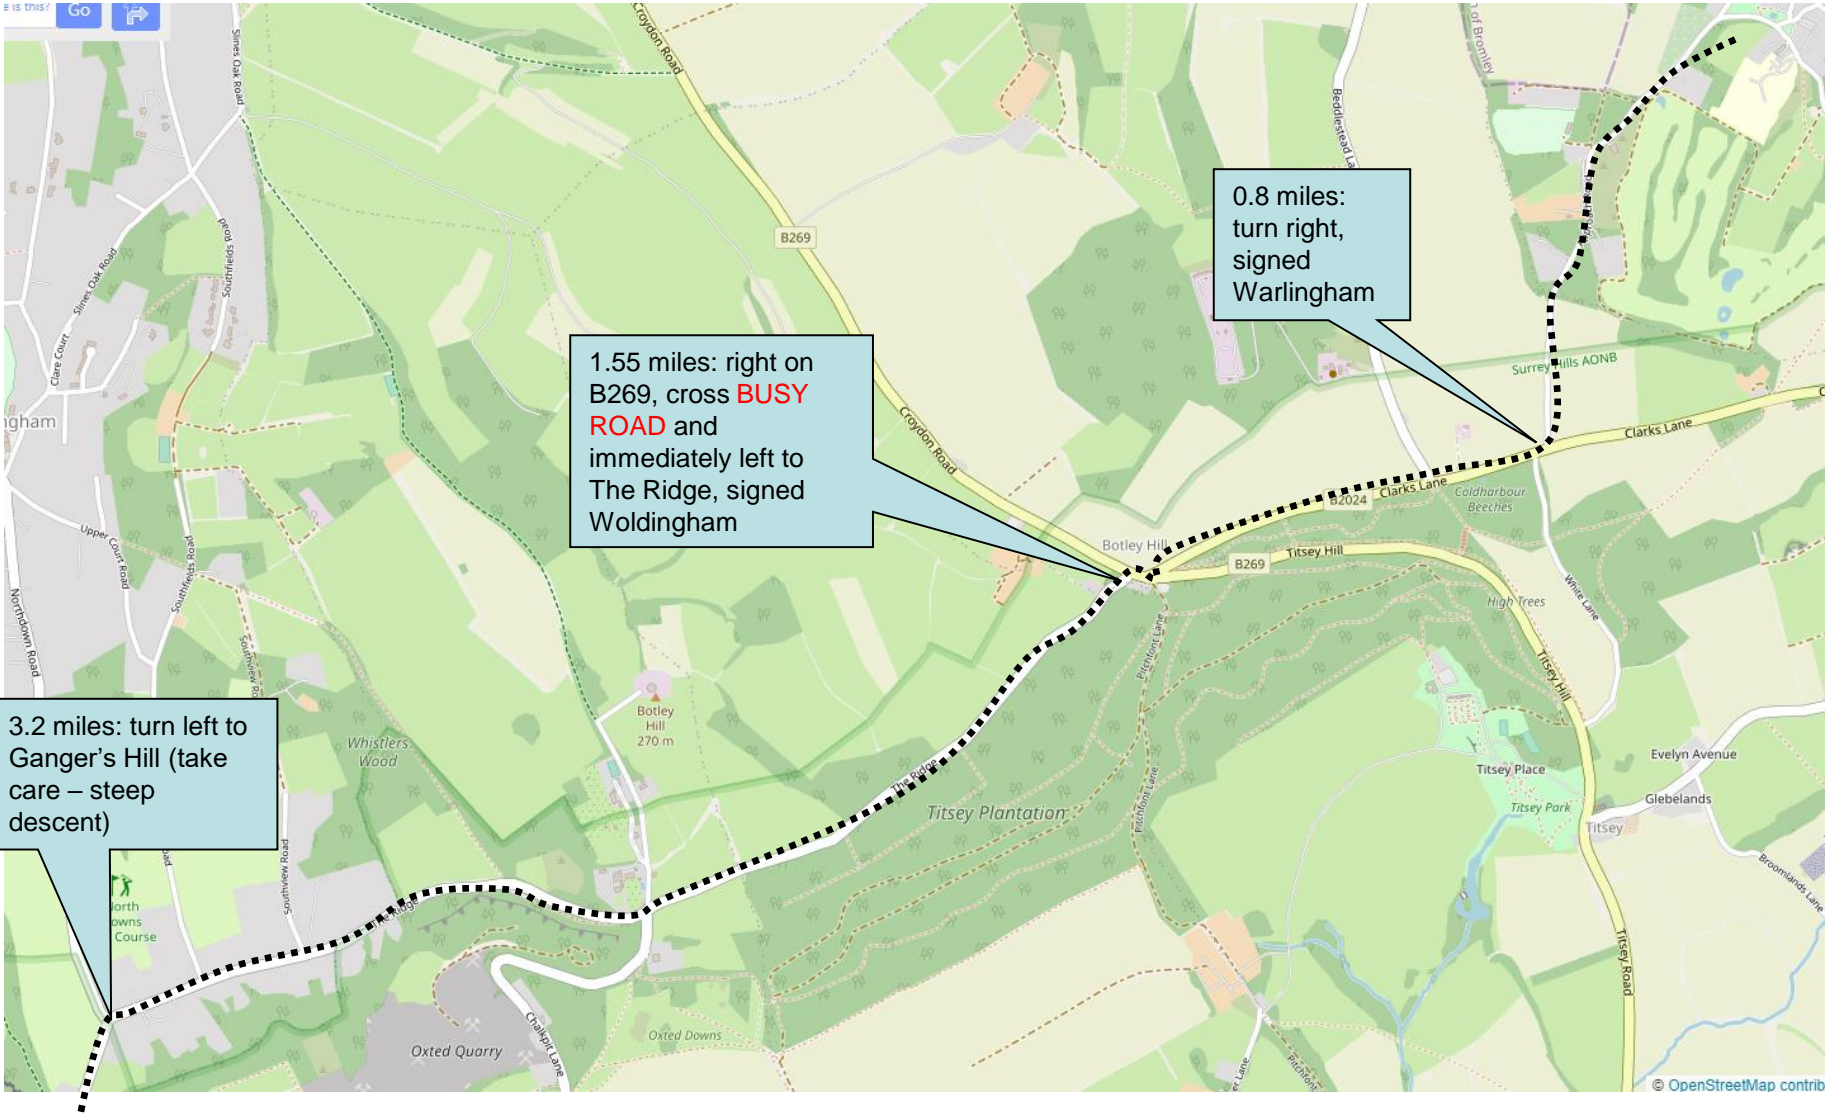

Start time: 12:54 Sunday
Distance: 10.5 miles
Emergency: 07966 542315

Stage 17 – Overview

Stage 17 Detail – Road sections to 3.3 miles

Stage 17 Detail – footpaths at 5 – 6 miles

Stage 17 Detail – North Downs Way around 8 miles

8.4 miles: path passes farmhouse then emerges onto narrow lane – **beware traffic** and cross to continue on NDW

7.8 miles: left fork at farm, still on NDW

7.3 miles: cross road and over to track marked Willey Farm and North Downs Way

Stage 17 Detail – 9 miles to finish

8.7 miles: track divides – take track to the left which crosses field diagonally down towards M25.

9.2 miles: take tunnel under motorway

9.3 miles: bear left up side of field, then right into Rockshaw Rd

10 miles: turn left at dual carriageway

10.2 miles: turn left into Station Rd North to finish

Stage 17 – Top Tips

- **Navigation:** difficult off-road sections around 5 miles, then much on the North Downs Way. Course marking this is intermittent as many sections are inaccessible other than on foot, so follow your map.
- **Marshal and Support Points:**