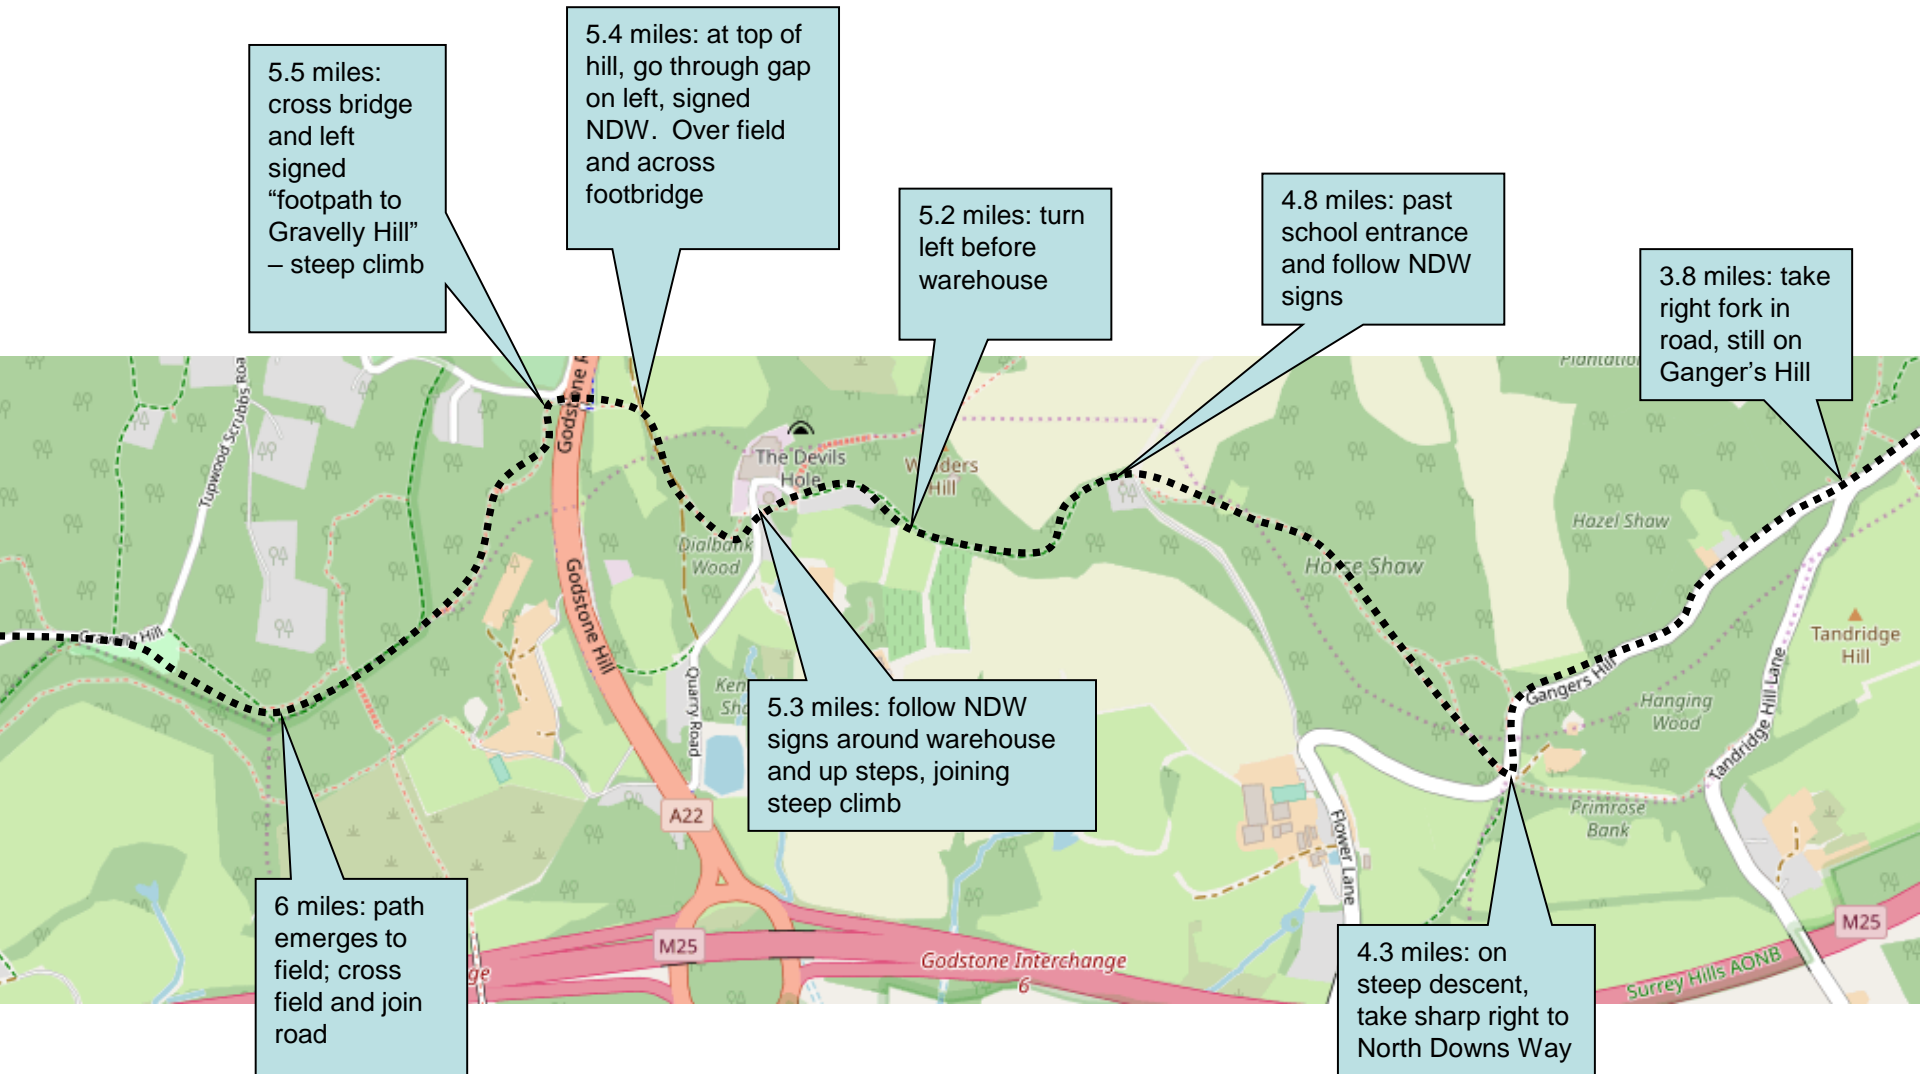

Start time: 12:54 Sunday
Distance: 10.5 miles
Emergency: 07966 542315

Stage 17 – Overview

Stage 17 Detail – Road sections to 3.3 miles

Stage 17 Detail – footpaths at 5 – 6 miles

Stage 17 Detail – North Downs Way around 8 miles

8.4 miles: path passes farmhouse then emerges onto narrow lane – **beware traffic** and cross to continue on NDW

7.8 miles: left fork at farm, still on NDW

7.3 miles: cross road and over to track marked Willey Farm and North Downs Way

Stage 17 Detail – 9 miles to finish

8.7 miles: track divides – take track to the left which crosses field diagonally down towards M25.

9.2 miles: take tunnel under motorway

9.3 miles: bear left up side of field, then right into Rockshaw Rd

10 miles: turn left at dual carriageway

10.2 miles: turn left into Station Rd North to finish

Stage 17 – Top Tips

- **Navigation:** difficult off-road sections around 5 miles, then much on the North Downs Way. Course marking this is intermittent as many sections are inaccessible other than on foot, so follow your map.
- **Marshal and Support Points:**