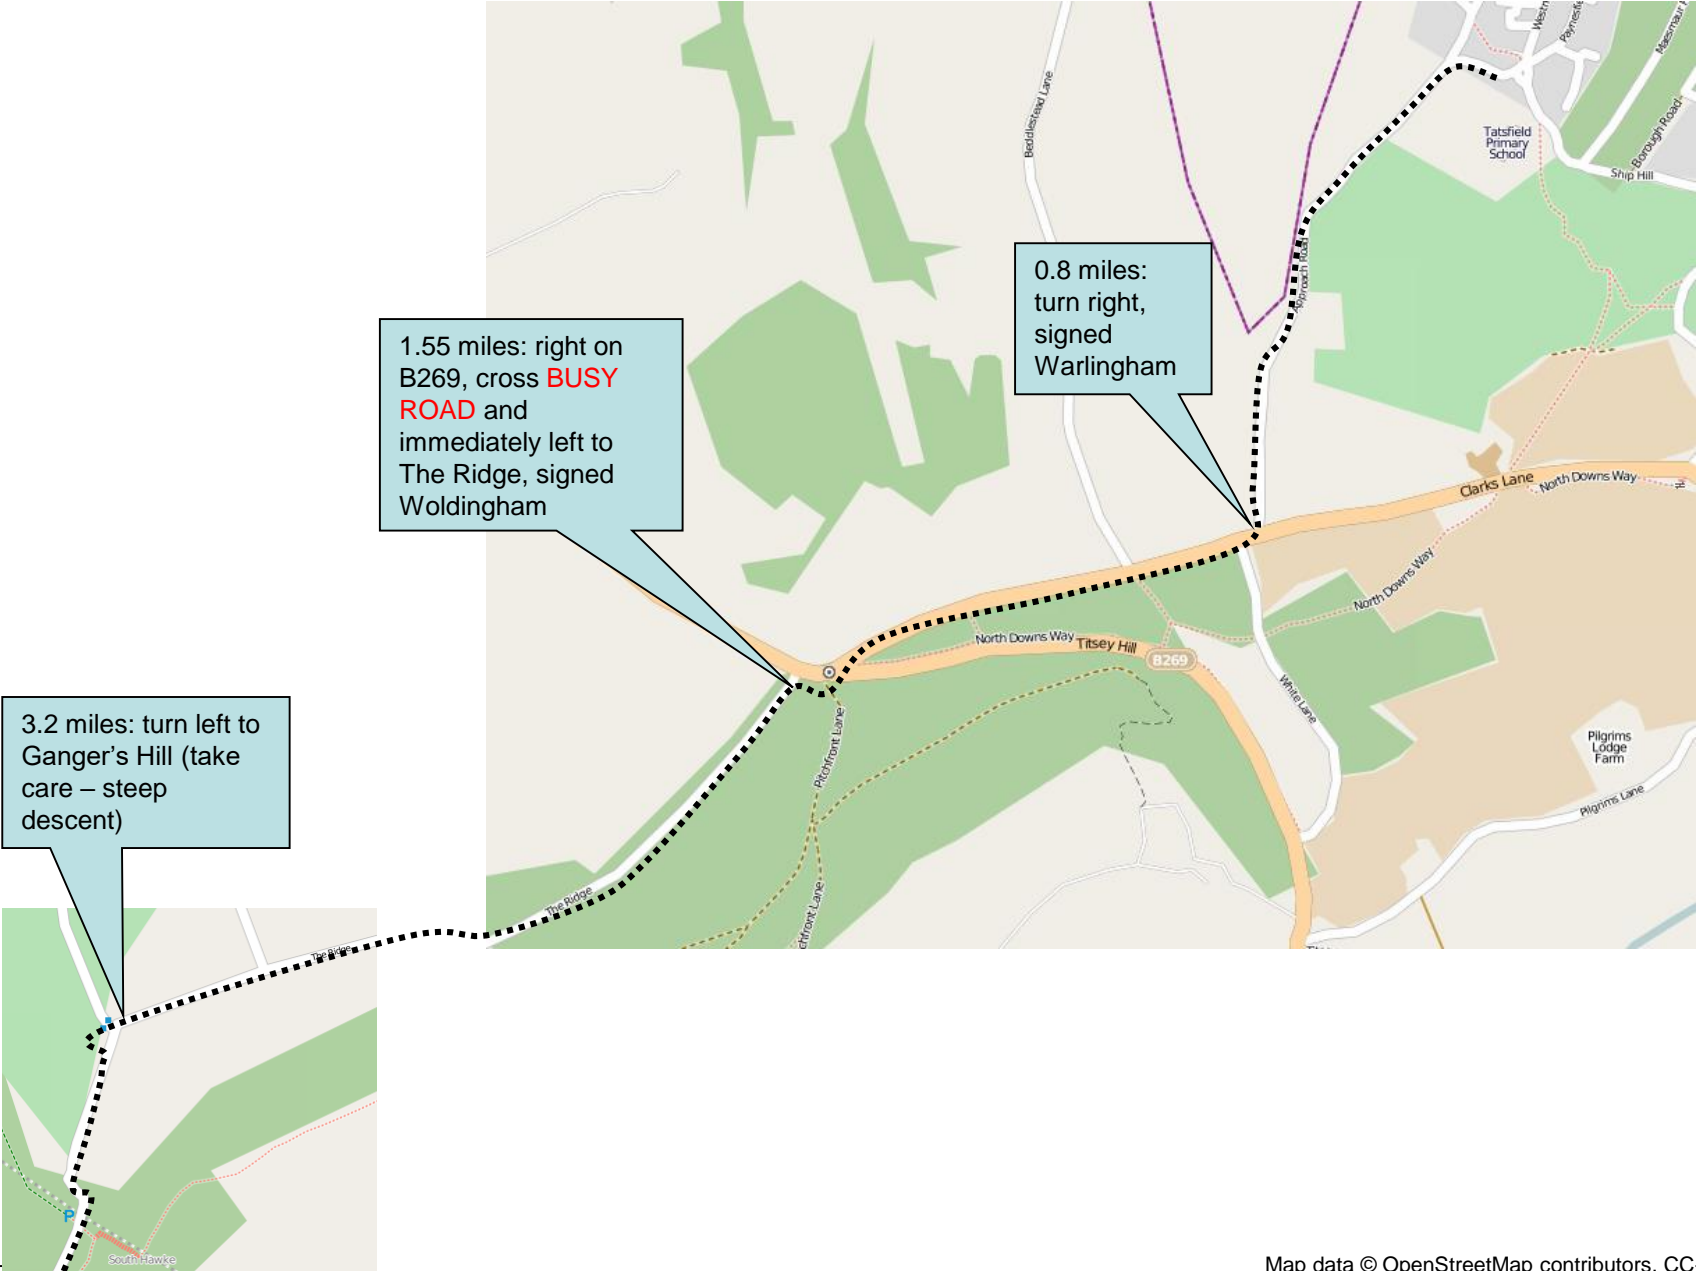

Stage 17 Detail – Road sections to 3.3 miles