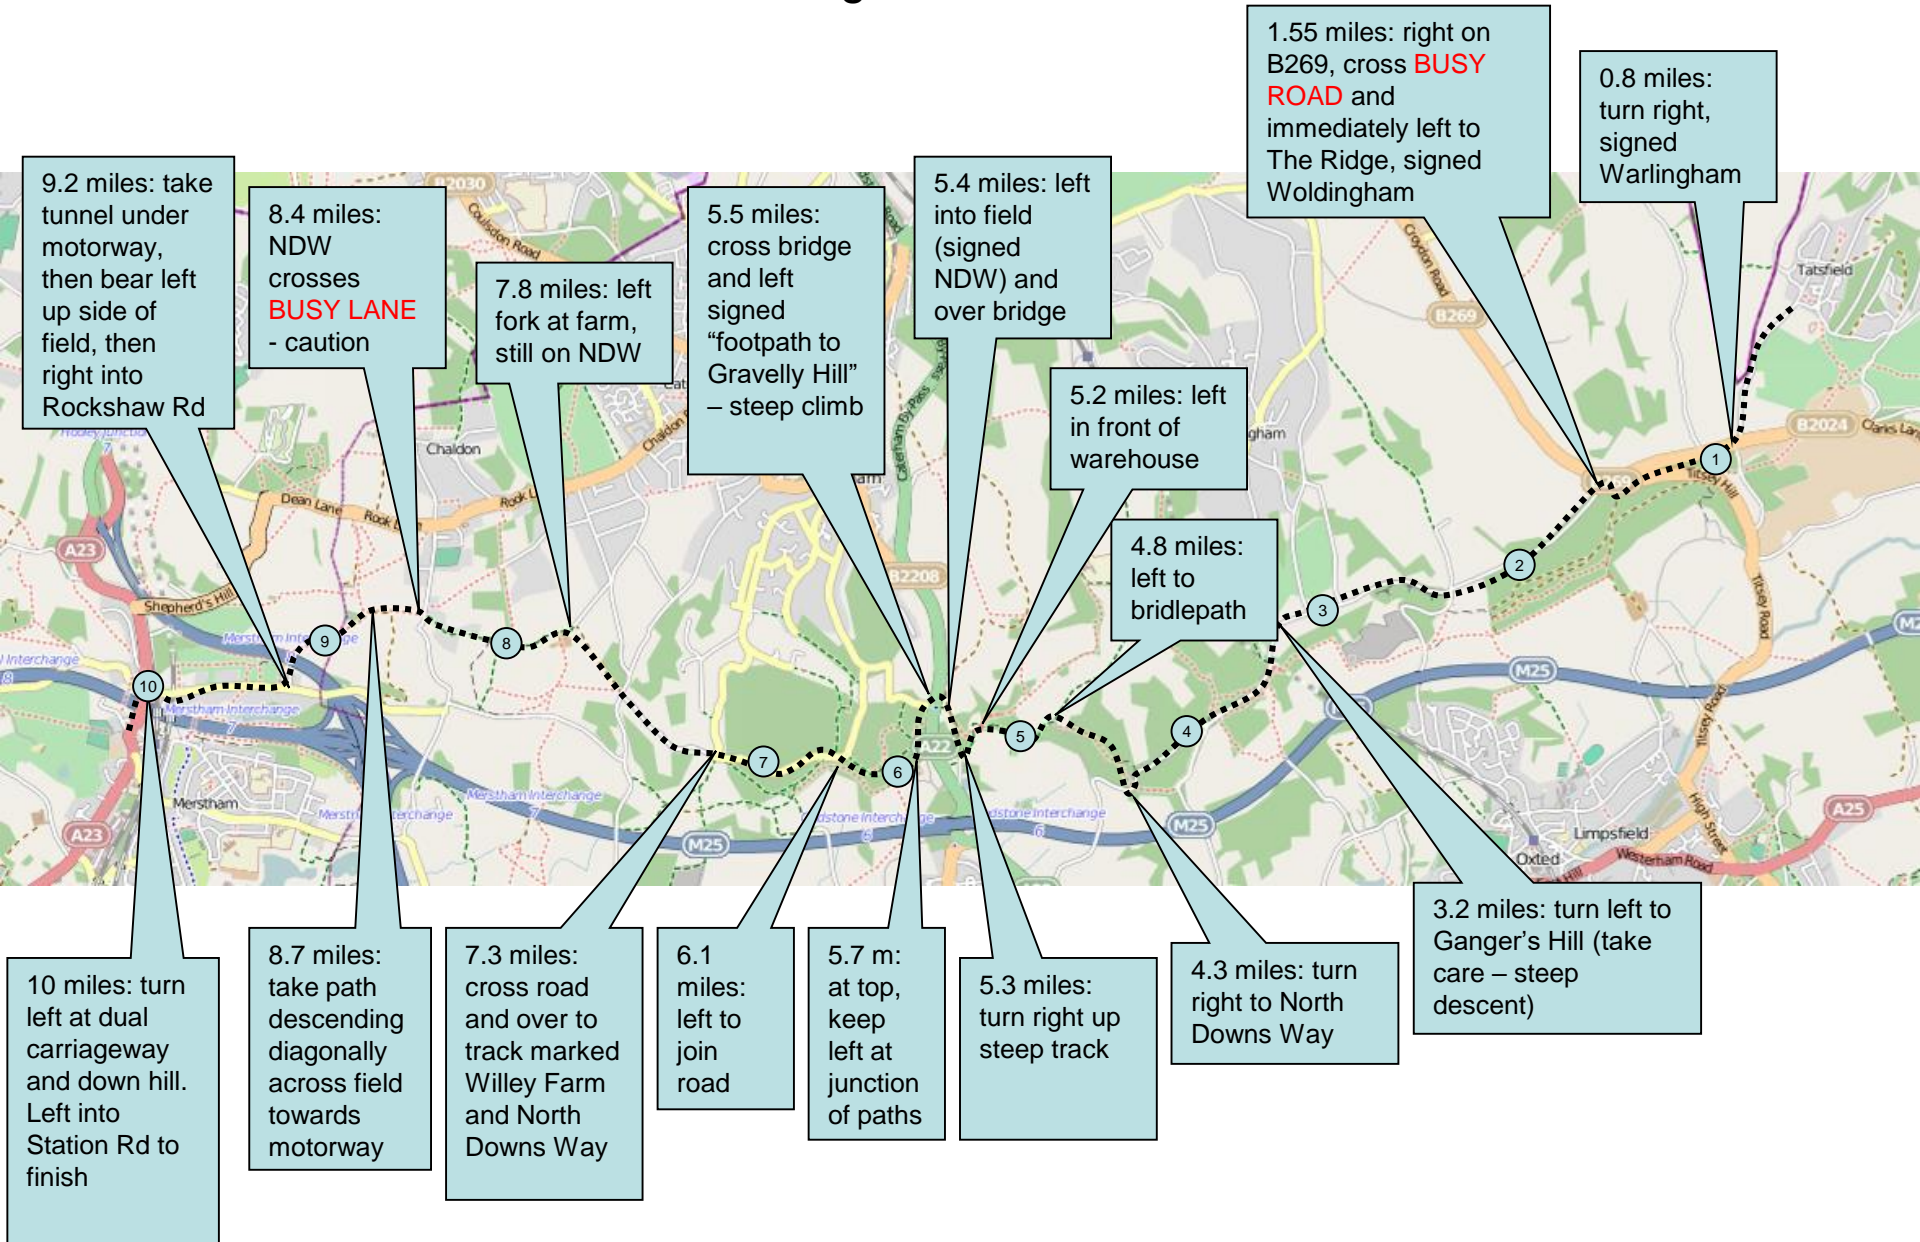

Start time: 12:54 Sunday
Distance: 10.5 miles
Emergency: 07966 542315

Stage 17 – Overview