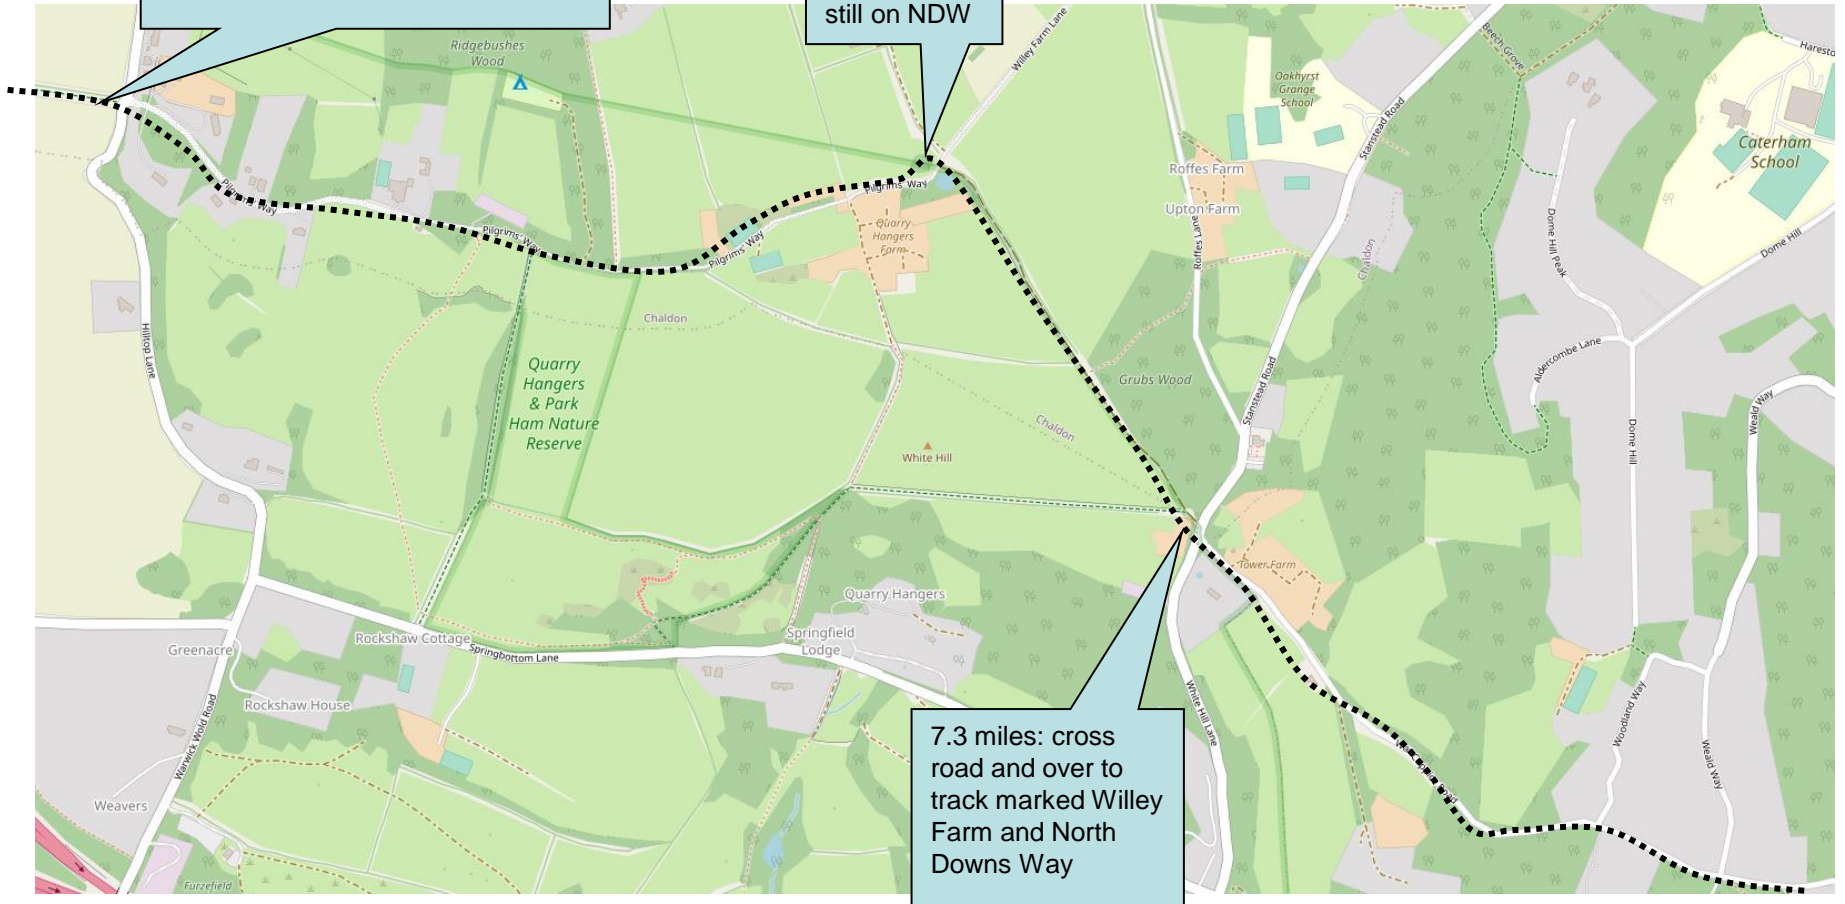

8.4 miles: path passes farmhouse then emerges onto narrow lane – **beware traffic** and cross to continue on NDW

7.8 miles: left fork at farm, still on NDW

7.3 miles: cross road and over to track marked Willey Farm and North Downs Way

Stage 17 Detail – 9 miles to finish

8.7 miles: track divides – take track to the left which crosses field diagonally down towards M25.

9.2 miles: take tunnel under motorway

9.3 miles: bear left up side of field, then right into Rockshaw Rd

10 miles: turn left at dual carriageway

10.2 miles: turn left into Station Rd North to finish

Stage 17 – Top Tips

- **Navigation:** difficult off-road sections around 5 miles, then much on the North Downs Way. Course marking this is intermittent as many sections are inaccessible other than on foot, so follow your map.
- **Marshal and Support Points:**

Stage	Miles	Place	Risk	Postcode	Start	What Three Words
17	Start	Tatsfield	n/a	TN16 2AH	12:54	///crew.even.comical
17	1.6	The Ridge turn	H	CR6 9QH	13:00	///bumps.offers.swaps
17	3.2	Gangers Hill turn	M	CR3 7AX	13:10	///usage.elaborate.gladiators
17	4.7	Quarry Rd turn	M	RH9 8DF	13:15	///payer.shadow.when
17	7.6	Stanstead Rd junction	M	CR3 6AJ	13:30	///scuba.beard.noisy
17	8.7	Hilltop Lane crossing	M	CR3 5BL	13:35	///brave.deeply.honest
17	10.5	Finish	L	RH1 3BA	13:46	///economies.organ.terms