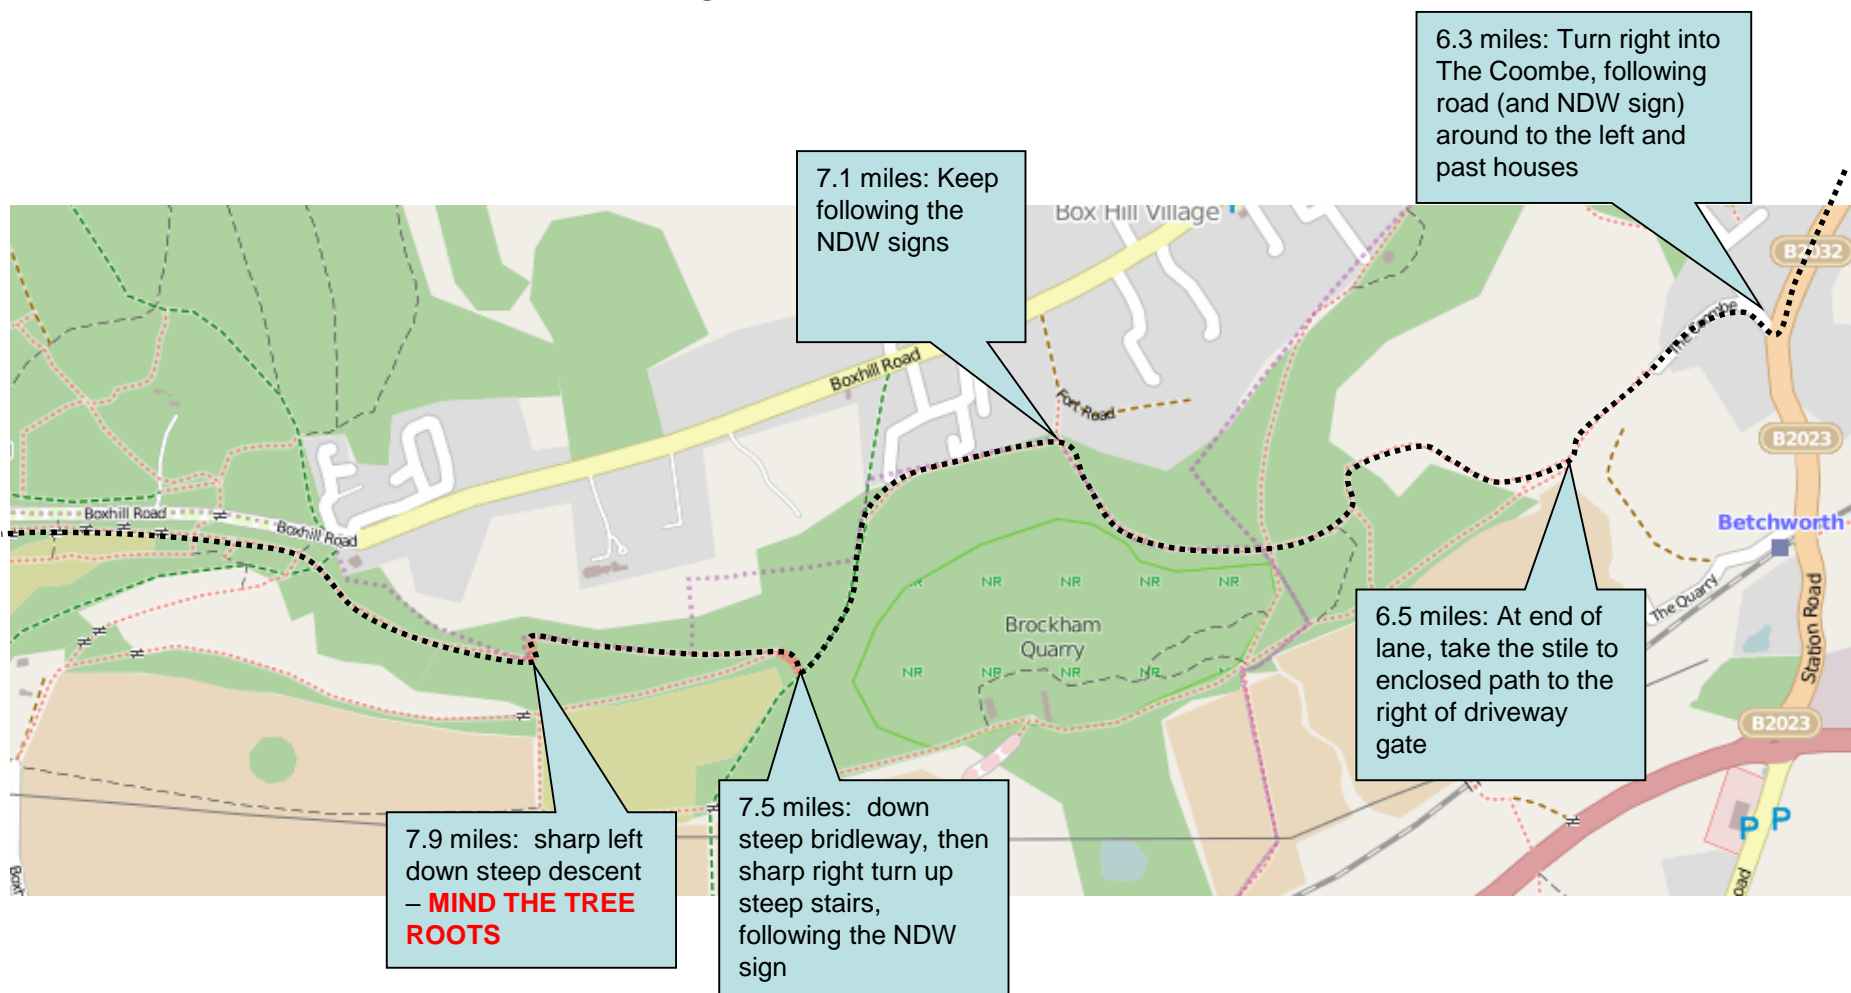

Stage 18 - Overview

Start time: 13:53 Sunday
Distance: 8.6 miles
Emergency: 07966 542315

Stage 18 Detail – 1 – 2 Miles

Stage 18 Detail – 4 – 5 miles

Stage 18 Detail – last 2 miles

Stage 18 – Top Tips

- **Navigation:** This route follows one of the hardest stretches of the North Downs Way.
- There are a few sharp turns off bridleways to rejoin the NDW, so watch out for the signs.
- Please follow marshalling instructions as you cross Pebble Hill Road.
- **Marshal and Support Points:**

| Stage | Place | Risk | Miles | Water? | Postcode | Time | Description (please refer to map for details) |
|-------|--|------|-------|--------|----------|-------|---|
| 18 | Gatton Rd crossing | M | 0.75 | | RH2 0TA | 13:55 | Right onto road, then left towards school and NDW |
| 18 | Wray Lane crossing, viewpoint & footbridge | M | 2 | Water | RH2 9RP | 14:00 | Cross Wray Lane and round snack bar to cross footbridge |
| 18 | Pebble Hill Rd | H | 5.8 | Water | RH3 7BP | 14:20 | Left to pavement, then cross road to pavement on RHS |
| 18 | The Coombe | M | 6.3 | | RH3 7BW | 14:25 | Right into residential road, then round to left to NDW |

Start:
Merstham
 Nearest Post Code RH1 3BA
 Lat (WGS84) N51:15:53 (51.264729)
 Long (WGS84) W0:09:11 (-0.153142)
 LR TQ289533

Hospital:
 East Surrey Hospital
 Canada Avenue,
 Redhill RH1 5RH

End:
Box Hill
 Nearest Post Code KT20 7LB
 Lat (WGS84) N51:15:02 (51.250636)
 Long (WGS84) W0:18:48 (-0.313309)
 LR TQ178515