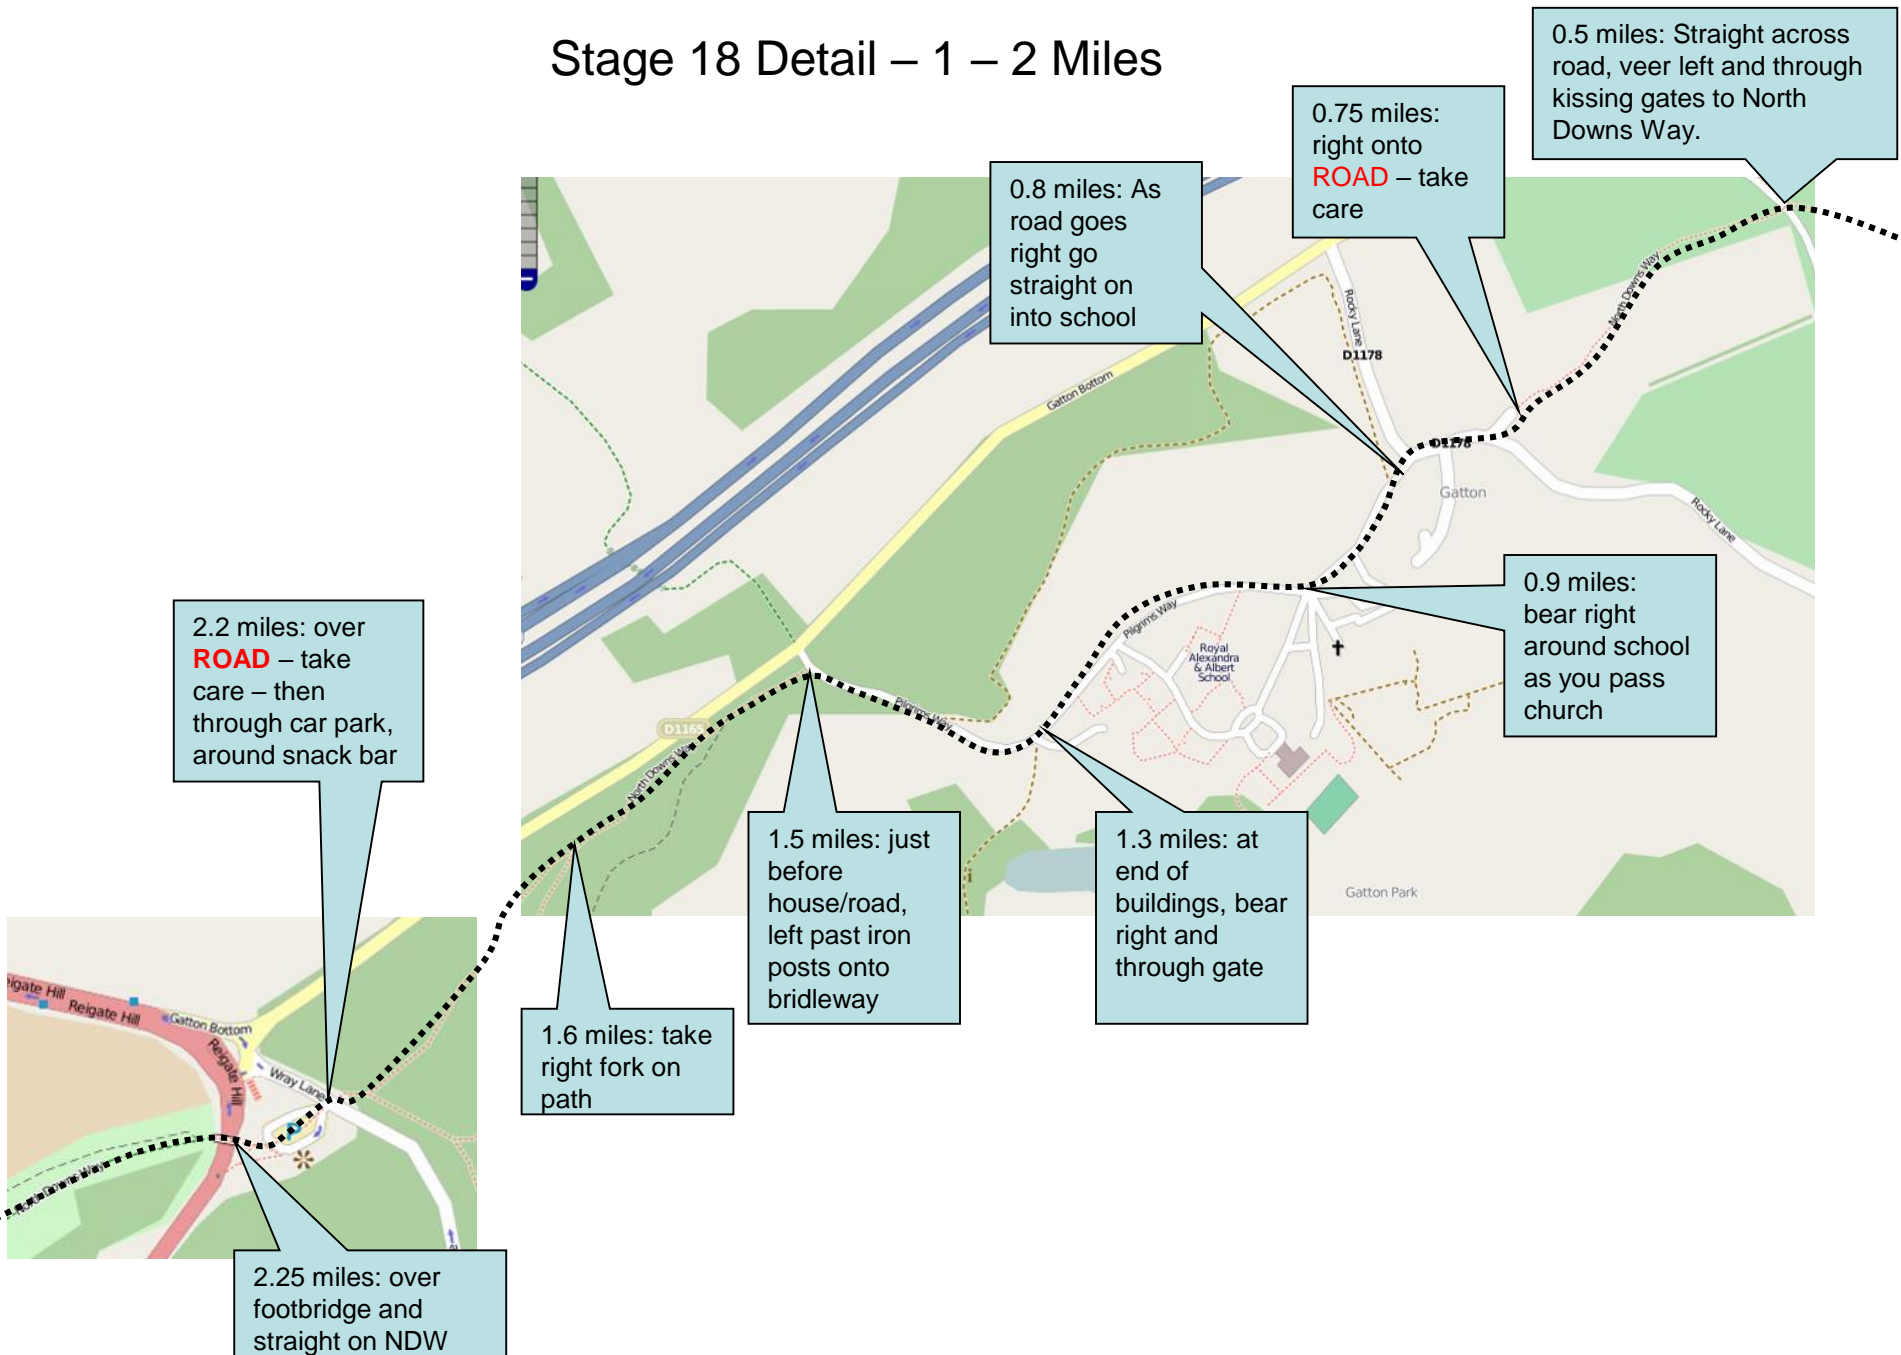

Stage 18 - Overview

Start time: 13:53 Sunday
Distance: 8.6 miles
Emergency: 07966 542315

Stage 18 Detail – 1 – 2 Miles

Stage 18 Detail – 4 – 5 miles

Stage 18 Detail – last 2 miles

Stage 18 – Top Tips

- **Navigation:** This route follows one of the hardest stretches of the North Downs Way.
- There are a few sharp turns off bridleways to rejoin the NDW, so watch out for the signs.
- Please follow marshalling instructions as you cross Pebble Hill Road.
- **Marshal and Support Points:**

| Stage | Place | Risk | Miles | Water? | Postcode | Time | Description (please refer to map for details) |
|-------|--|------|-------|--------|----------|-------|---|
| 18 | Gatton Rd crossing | M | 0.75 | | RH2 0TA | 13:55 | Right onto road, then left towards school and NDW |
| 18 | Wray Lane crossing, viewpoint & footbridge | M | 2 | Water | RH2 9RP | 14:00 | Cross Wray Lane and round snack bar to cross footbridge |
| 18 | Pebble Hill Rd | H | 5.8 | Water | RH3 7BP | 14:20 | Left to pavement, then cross road to pavement on RHS |
| 18 | The Coombe | M | 6.3 | | RH3 7BW | 14:25 | Right into residential road, then round to left to NDW |

Start:
Merstham
 Nearest Post Code RH1 3BA
 Lat (WGS84) N51:15:53 (51.264729)
 Long (WGS84) W0:09:11 (-0.153142)
 LR TQ289533

Hospital:
 East Surrey Hospital
 Canada Avenue,
 Redhill RH1 5RH

End:
Box Hill
 Nearest Post Code KT20 7LB
 Lat (WGS84) N51:15:02 (51.250636)
 Long (WGS84) W0:18:48 (-0.313309)
 LR TQ178515