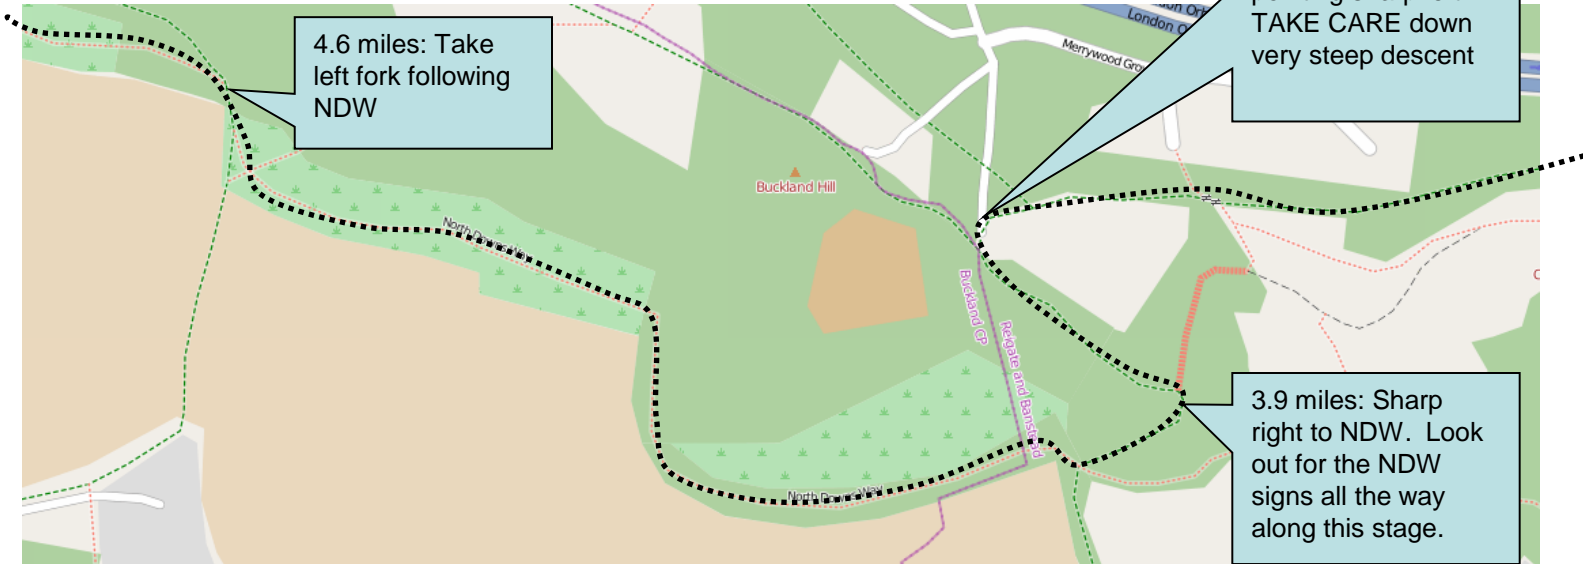

7.3 miles: At top of hill, leave NDW and follow Fort Rd to join Boxhill Rd – cross **BUSY ROAD** to pavement

5.5 miles: right through kissing gate, following NDW up to road

4.5 miles: follow NDW left off bridleway

1.5 miles: just before house/road, left onto NDW/bridleway, then after 250m take right fork in path

1.3 miles: at end of buildings, straight on and through gate, NDW

8.74 miles: Continue next to road past visitor centre, then left to stony path to right of fort

8.15 miles: At Smith & Western pub, cross **BUSY ROAD** to join path parallel to road on left side

Stage 18 Detail – 1 – 2 Miles

Stage 18 Detail – 4 – 5 miles

Stage 18 Detail – last 3 miles

Stage 18 – Top Tips

Navigation:

- The start is a short walk from the finish of 17 and not easy to find – please prepare
- Dangerous road crossing at 5.8 miles – please take care
- Please follow the military road path down Box Hill, not the grass spur (conservation request)