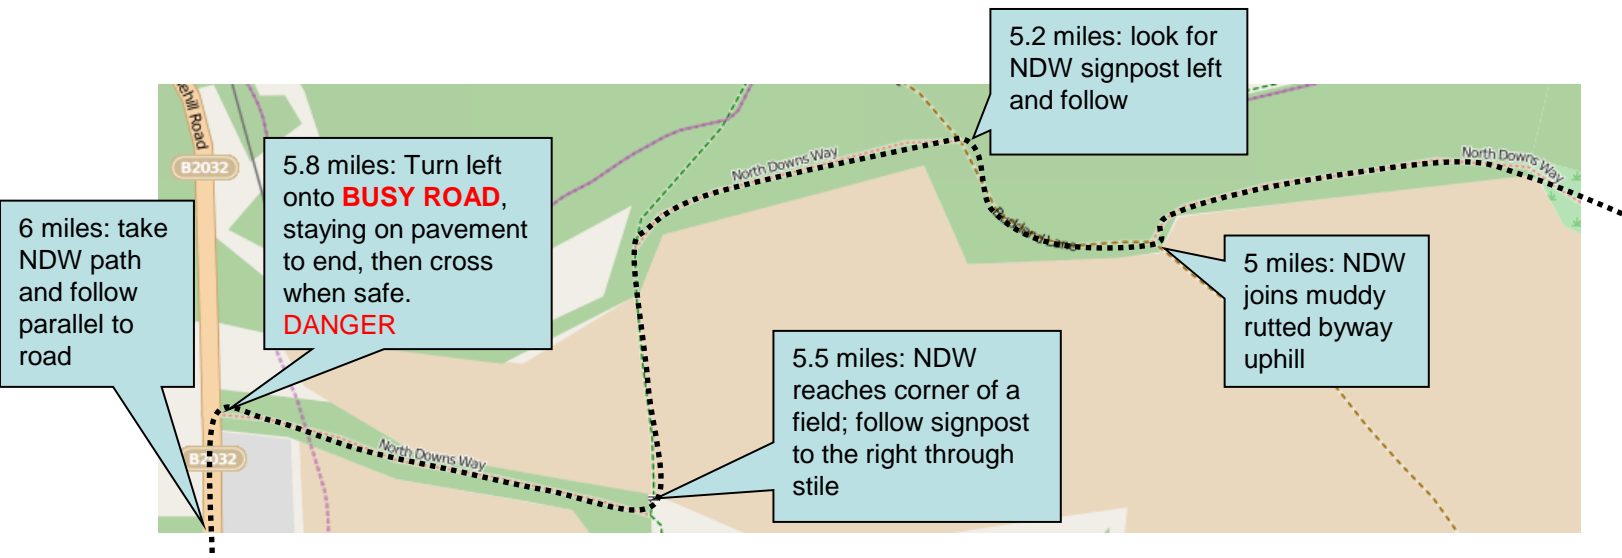

7.3 miles: At top of hill, leave NDW and follow Fort Rd to join Boxhill Rd – cross **BUSY ROAD** to pavement

5.5 miles: right through kissing gate, following NDW up to road

4.5 miles: follow NDW left off bridleway

1.5 miles: just before house/road, left onto NDW/bridleway, then after 250m take right fork in path

1.3 miles: at end of buildings, straight on and through gate, NDW

8.74 miles: Continue next to road past visitor centre, then left to stony path to right of fort

8.15 miles: At Smith & Western pub, cross **BUSY ROAD** to join path parallel to road on left side

Stage 18 Detail – 1 – 2 Miles

Stage 18 Detail – 4 – 5 miles

Stage 18 Detail – last 3 miles

Stage 18 – Top Tips

Navigation:

- The start is a short walk from the finish of 17 and not easy to find – please prepare
- Dangerous road crossing at 5.8 miles – please take care
- Please follow the military road path down Box Hill, not the grass spur (conservation request)