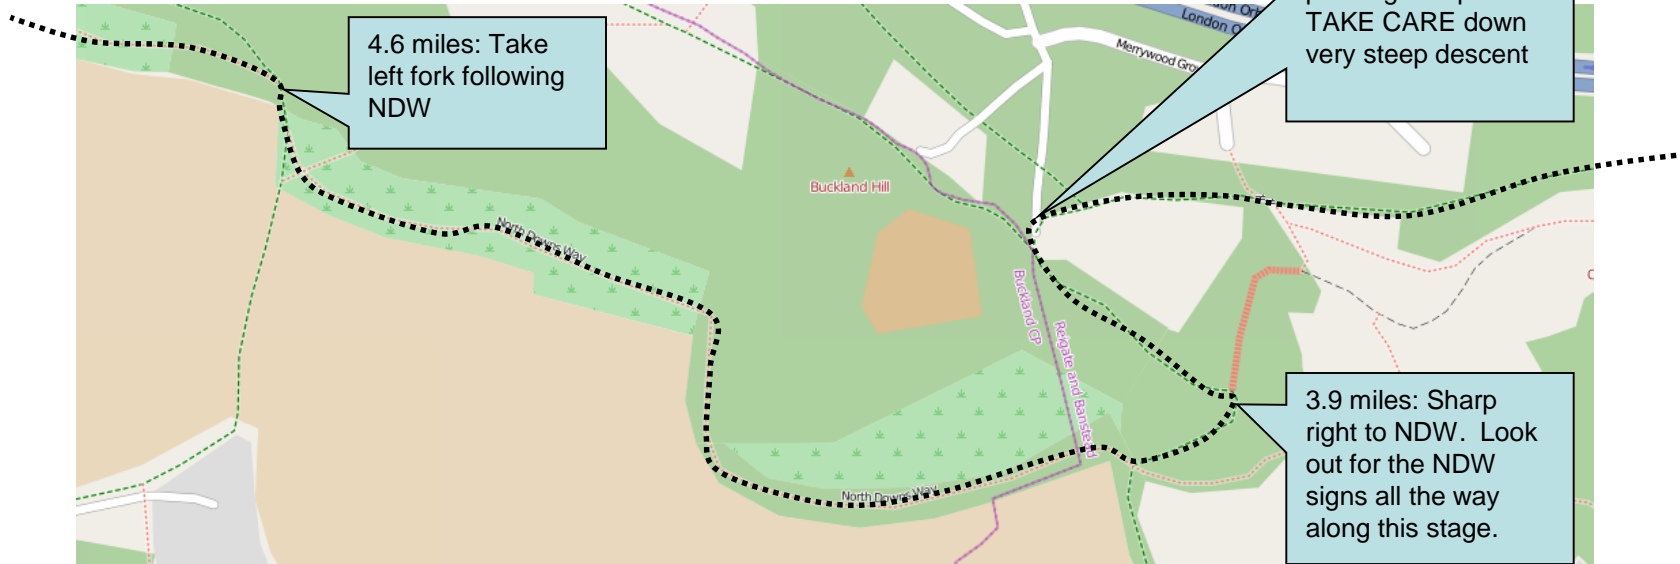

Stage 18 - Overview

Start time: 13:53 Sunday
Distance: 8.6 miles
Emergency: 07966 542315

Stage 18 Detail – 1 – 2 Miles

Stage 18 Detail – 4 – 5 miles

Stage 18 Detail – last 2 miles

Stage 18 – Top Tips

- **Navigation:** This route follows one of the hardest stretches of the North Downs Way.
- There are a few sharp turns off bridleways to rejoin the NDW, so watch out for the signs.
- Please follow marshalling instructions as you cross Pebble Hill Road.
- **Marshal and Support Points:**

| Stage | Place | Risk | Miles | Water? | Postcode | Time | Description (please refer to map for details) |
|-------|--|------|-------|--------|----------|-------|---|
| 18 | Gatton Rd crossing | M | 0.75 | | RH2 0TA | 13:55 | Right onto road, then left towards school and NDW |
| 18 | Wray Lane crossing, viewpoint & footbridge | M | 2 | Water | RH2 9RP | 14:00 | Cross Wray Lane and round snack bar to cross footbridge |
| 18 | Pebble Hill Rd | H | 5.8 | Water | RH3 7BP | 14:20 | Left to pavement, then cross road to pavement on RHS |
| 18 | The Coombe | M | 6.3 | | RH3 7BW | 14:25 | Right into residential road, then round to left to NDW |

Start:
Merstham
 Nearest Post Code RH1 3BA
 Lat (WGS84) N51:15:53 (51.264729)
 Long (WGS84) W0:09:11 (-0.153142)
 LR TQ289533

Hospital:
 East Surrey Hospital
 Canada Avenue,
 Redhill RH1 5RH

End:
Box Hill
 Nearest Post Code KT20 7LB
 Lat (WGS84) N51:15:02 (51.250636)
 Long (WGS84) W0:18:48 (-0.313309)
 LR TQ178515