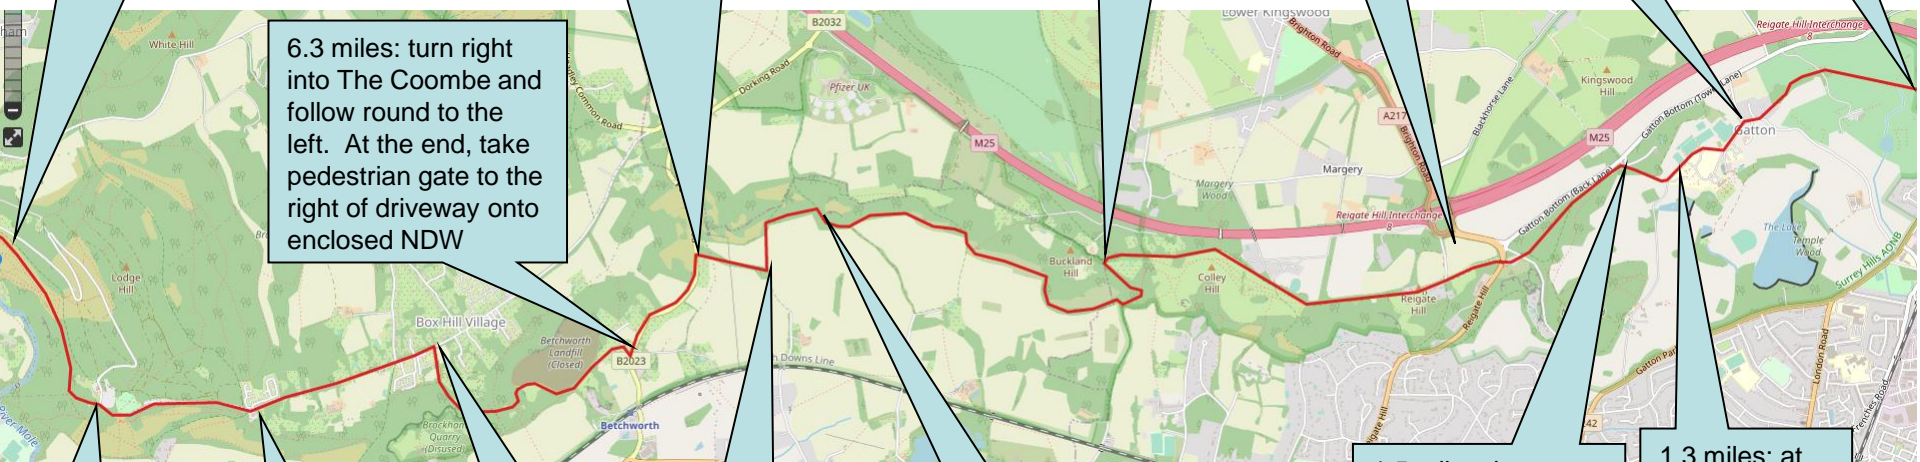

7.3 miles: At top of hill, leave NDW and follow Fort Rd to join Boxhill Rd – cross **BUSY ROAD** to pavement

5.5 miles: right through kissing gate, following NDW up to road

4.5 miles: follow NDW left off bridleway

1.5 miles: just before house/road, left onto NDW/bridleway, then after 250m take right fork in path

1.3 miles: at end of buildings, straight on and through gate, NDW

8.74 miles: Continue next to road past visitor centre, then left to stony path to right of fort

8.15 miles: At Smith & Western pub, cross **BUSY ROAD** to join path parallel to road on left side

Stage 18 Detail – 1 – 2 Miles

Stage 18 Detail – 4 – 5 miles

Stage 18 Detail – last 3 miles

Stage 18 – Top Tips

Navigation:

- The start is a short walk from the finish of 17 and not easy to find – please prepare
- Dangerous road crossing at 5.8 miles – please take care
- Please follow the military road path down Box Hill, not the grass spur (conservation request)