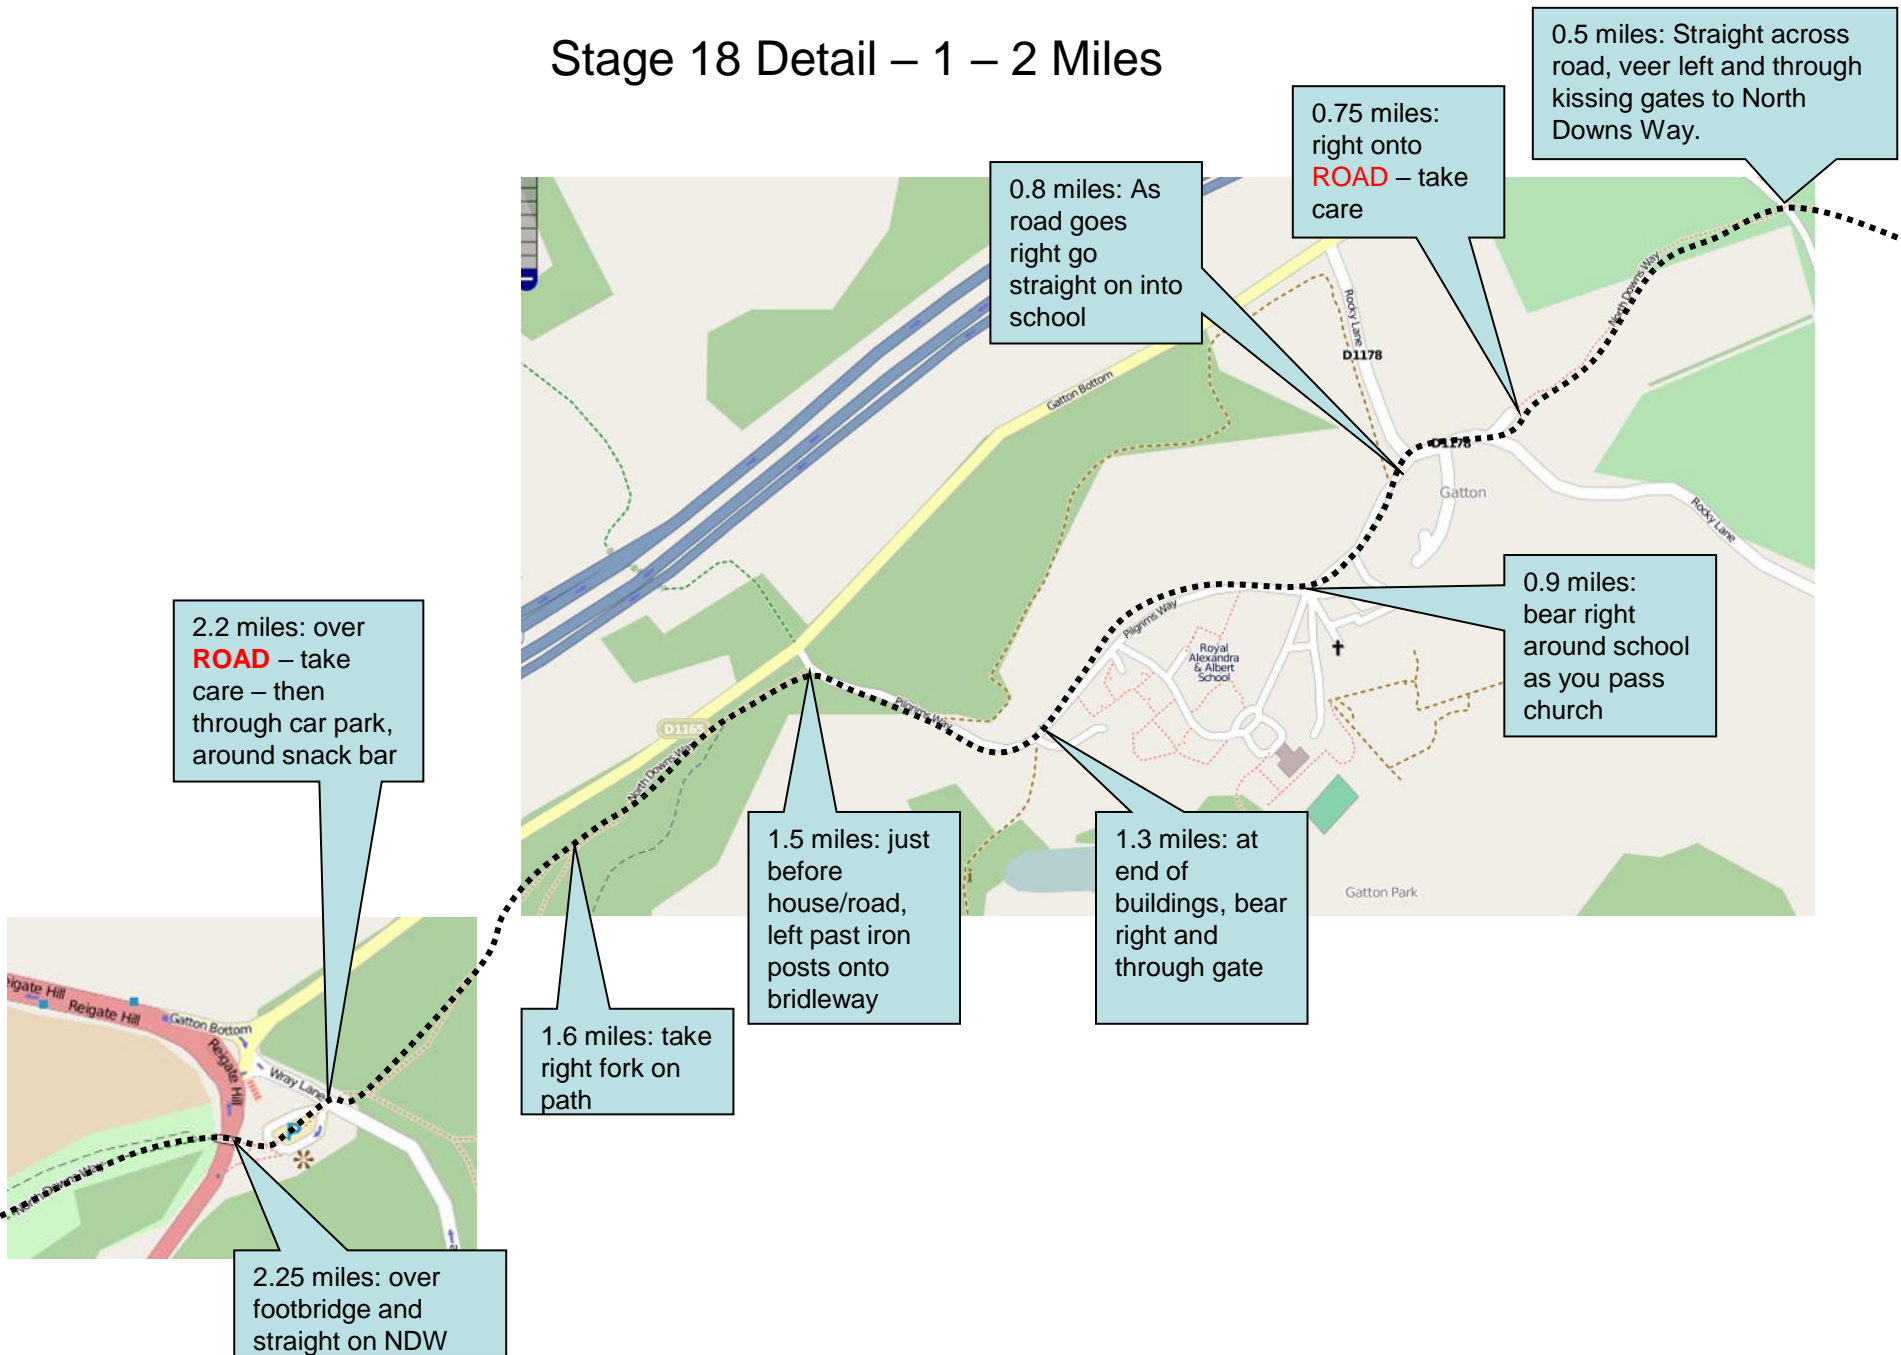

7.3 miles: At top of hill, leave NDW and follow Fort Rd to join Boxhill Rd – cross **BUSY ROAD** to pavement

5.5 miles: right through kissing gate, following NDW up to road

4.5 miles: follow NDW left off bridleway

1.5 miles: just before house/road, left onto NDW/bridleway, then after 250m take right fork in path

1.3 miles: at end of buildings, straight on and through gate, NDW

8.74 miles: Continue next to road past visitor centre, then left to stony path to right of fort

8.15 miles: At Smith & Western pub, cross **BUSY ROAD** to join path parallel to road on left side

Stage 18 Detail – 1 – 2 Miles

Stage 18 Detail – 4 – 5 miles

Stage 18 Detail – last 3 miles

Stage 18 – Top Tips

Navigation:

- The start is a short walk from the finish of 17 and not easy to find – please prepare
- Dangerous road crossing at 5.8 miles – please take care
- Please follow the military road path down Box Hill, not the grass spur (conservation request)