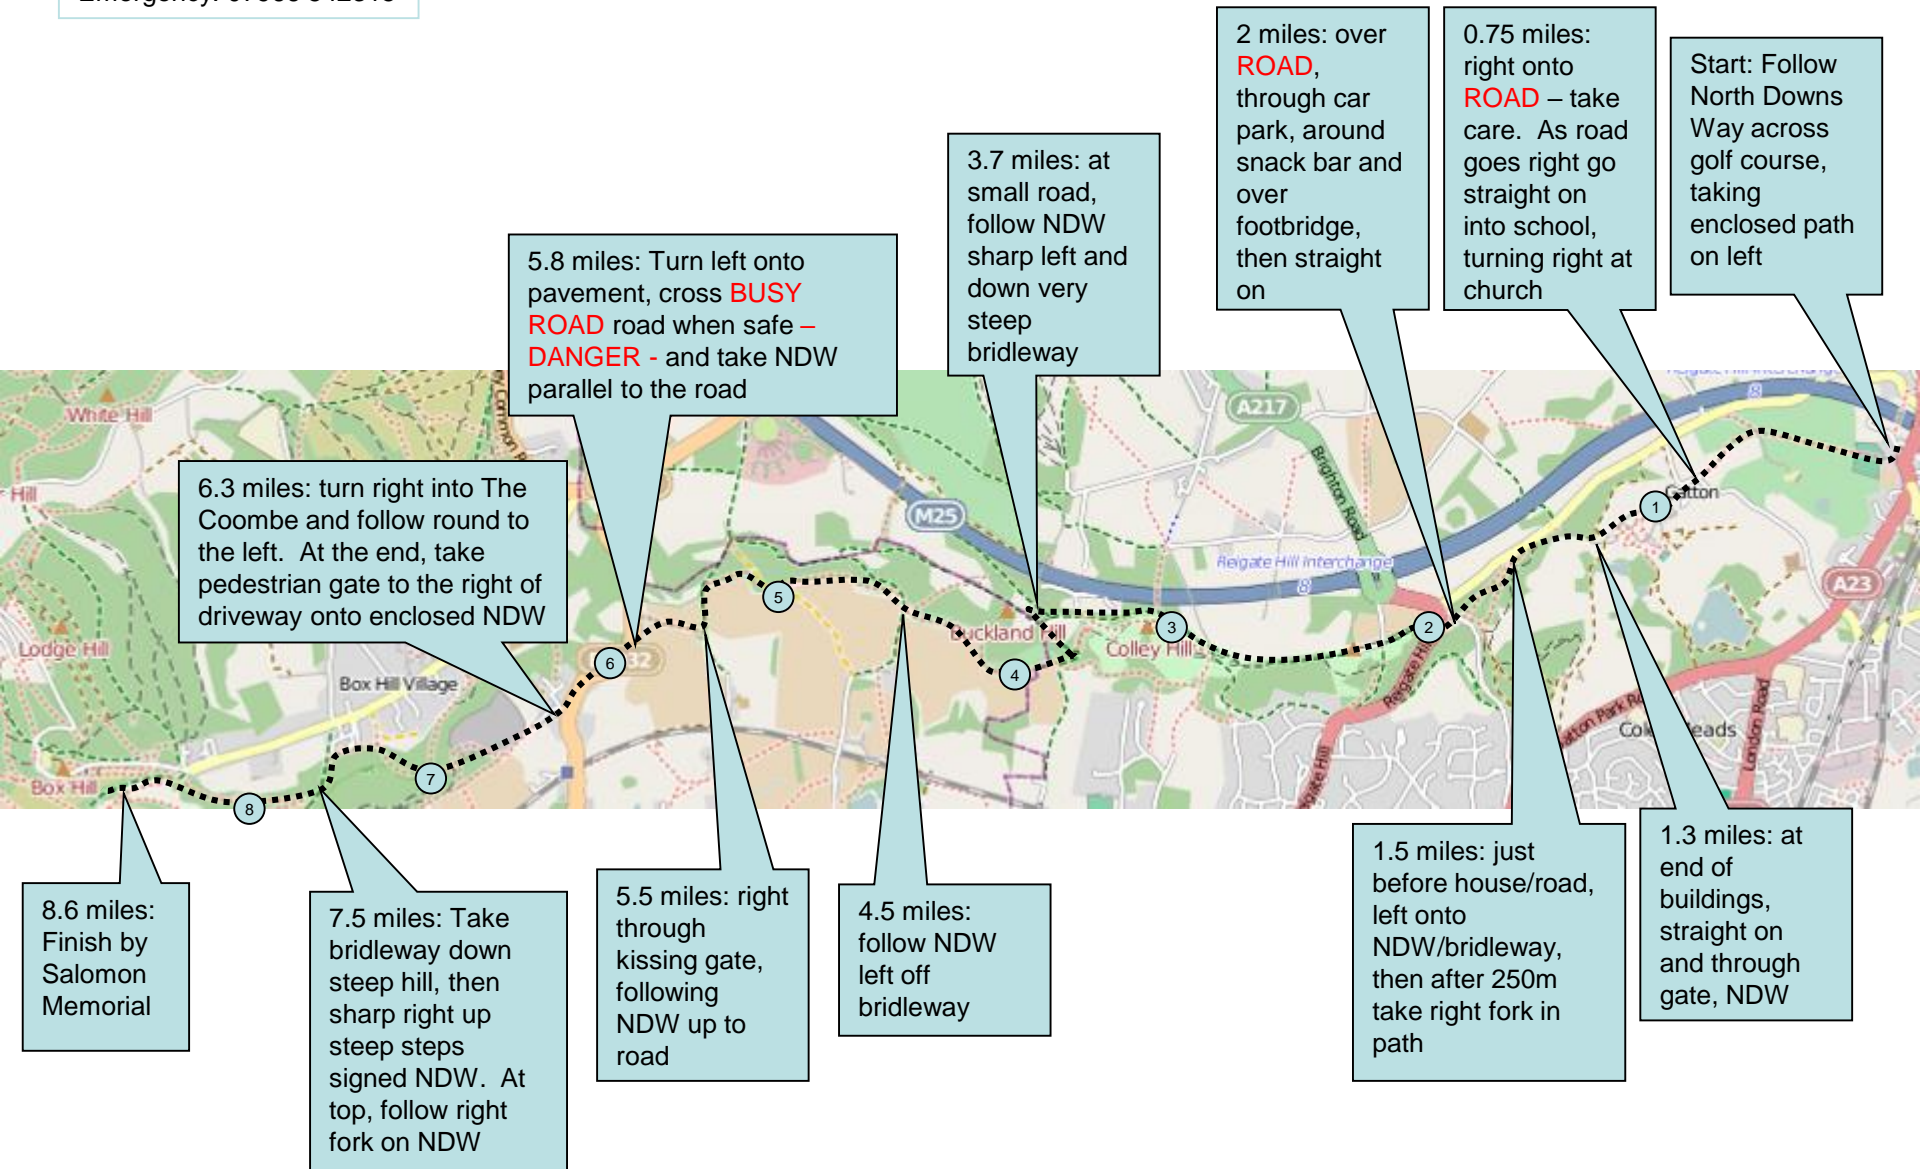

Stage 18 - Overview

Start time: 13:53 Sunday
Distance: 8.6 miles
Emergency: 07966 542315

Stage 18 Detail – 1 – 2 Miles

Stage 18 Detail – 4 – 5 miles

Stage 18 Detail – last 2 miles

Stage 18 – Top Tips

- **Navigation:** This route follows one of the hardest stretches of the North Downs Way.
- There are a few sharp turns off bridleways to rejoin the NDW, so watch out for the signs.
- Please follow marshalling instructions as you cross Pebble Hill Road.
- **Marshal and Support Points:**

| Stage | Place | Risk | Miles | Water? | Postcode | Time | Description (please refer to map for details) |
|-------|--|------|-------|--------|----------|-------|---|
| 18 | Gatton Rd crossing | M | 0.75 | | RH2 0TA | 13:55 | Right onto road, then left towards school and NDW |
| 18 | Wray Lane crossing, viewpoint & footbridge | M | 2 | Water | RH2 9RP | 14:00 | Cross Wray Lane and round snack bar to cross footbridge |
| 18 | Pebble Hill Rd | H | 5.8 | Water | RH3 7BP | 14:20 | Left to pavement, then cross road to pavement on RHS |
| 18 | The Coombe | M | 6.3 | | RH3 7BW | 14:25 | Right into residential road, then round to left to NDW |

Start:
Merstham
 Nearest Post Code RH1 3BA
 Lat (WGS84) N51:15:53 (51.264729)
 Long (WGS84) W0:09:11 (-0.153142)
 LR TQ289533

Hospital:
 East Surrey Hospital
 Canada Avenue,
 Redhill RH1 5RH

End:
Box Hill
 Nearest Post Code KT20 7LB
 Lat (WGS84) N51:15:02 (51.250636)
 Long (WGS84) W0:18:48 (-0.313309)
 LR TQ178515