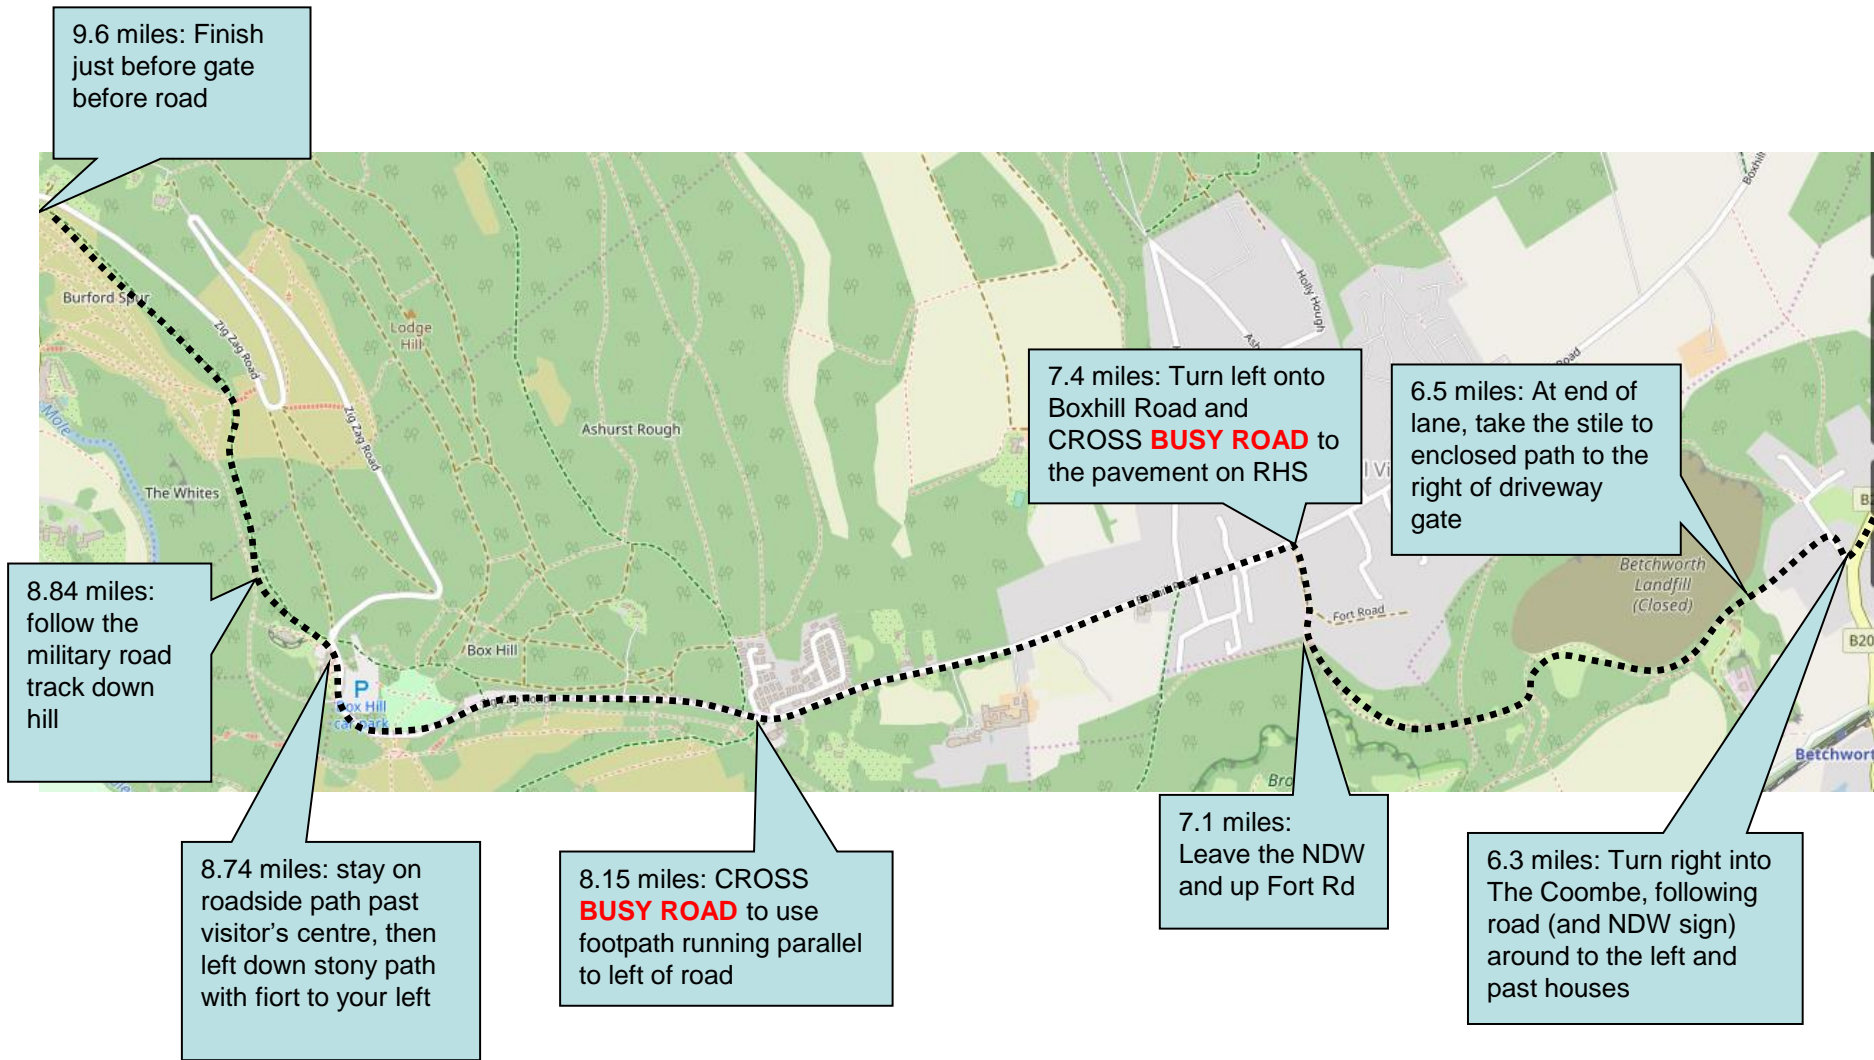

7.3 miles: At top of hill, leave NDW and follow Fort Rd to join Boxhill Rd – cross **BUSY ROAD** to pavement

5.5 miles: right through kissing gate, following NDW up to road

4.5 miles: follow NDW left off bridleway

1.5 miles: just before house/road, left onto NDW/bridleway, then after 250m take right fork in path

1.3 miles: at end of buildings, straight on and through gate, NDW

8.74 miles: Continue next to road past visitor centre, then left to stony path to right of fort

8.15 miles: At Smith & Western pub, cross **BUSY ROAD** to join path parallel to road on left side

Stage 18 Detail – 1 – 2 Miles

Stage 18 Detail – 4 – 5 miles

Stage 18 Detail – last 3 miles

Stage 18 – Top Tips

Navigation:

- The start is a short walk from the finish of 17 and not easy to find – please prepare
- Dangerous road crossing at 5.8 miles – please take care
- Please follow the military road path down Box Hill, not the grass spur (conservation request)