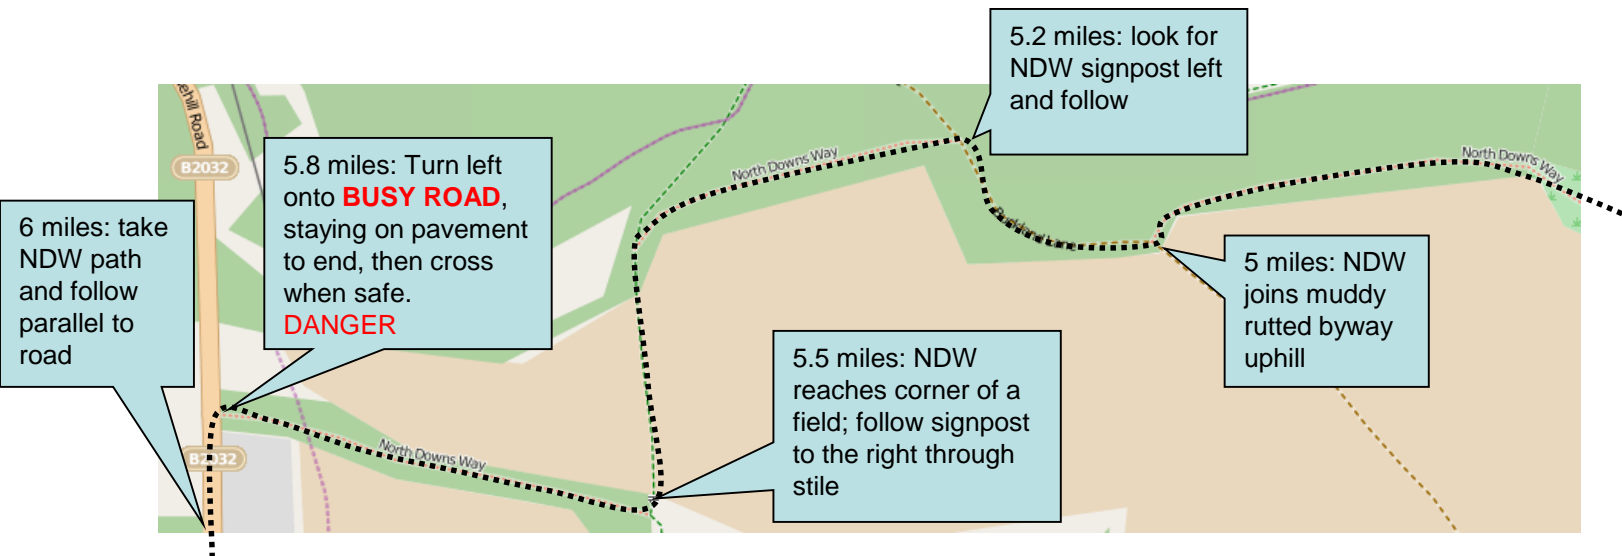

Stage 18 - Overview

Start time: 13:53 Sunday
Distance: 8.6 miles
Emergency: 07966 542315

Stage 18 Detail – 1 – 2 Miles

Stage 18 Detail – 4 – 5 miles

Stage 18 Detail – last 2 miles

Stage 18 – Top Tips

- **Navigation:** This route follows one of the hardest stretches of the North Downs Way.
- There are a few sharp turns off bridleways to rejoin the NDW, so watch out for the signs.
- Please follow marshalling instructions as you cross Pebble Hill Road.
- **Marshal and Support Points:**

| Stage | Place | Risk | Miles | Water? | Postcode | Time | Description (please refer to map for details) |
|-------|--|------|-------|--------|----------|-------|---|
| 18 | Gatton Rd crossing | M | 0.75 | | RH2 0TA | 13:55 | Right onto road, then left towards school and NDW |
| 18 | Wray Lane crossing, viewpoint & footbridge | M | 2 | Water | RH2 9RP | 14:00 | Cross Wray Lane and round snack bar to cross footbridge |
| 18 | Pebble Hill Rd | H | 5.8 | Water | RH3 7BP | 14:20 | Left to pavement, then cross road to pavement on RHS |
| 18 | The Coombe | M | 6.3 | | RH3 7BW | 14:25 | Right into residential road, then round to left to NDW |

Start:
Merstham
 Nearest Post Code RH1 3BA
 Lat (WGS84) N51:15:53 (51.264729)
 Long (WGS84) W0:09:11 (-0.153142)
 LR TQ289533

Hospital:
 East Surrey Hospital
 Canada Avenue,
 Redhill RH1 5RH

End:
Box Hill
 Nearest Post Code KT20 7LB
 Lat (WGS84) N51:15:02 (51.250636)
 Long (WGS84) W0:18:48 (-0.313309)
 LR TQ178515