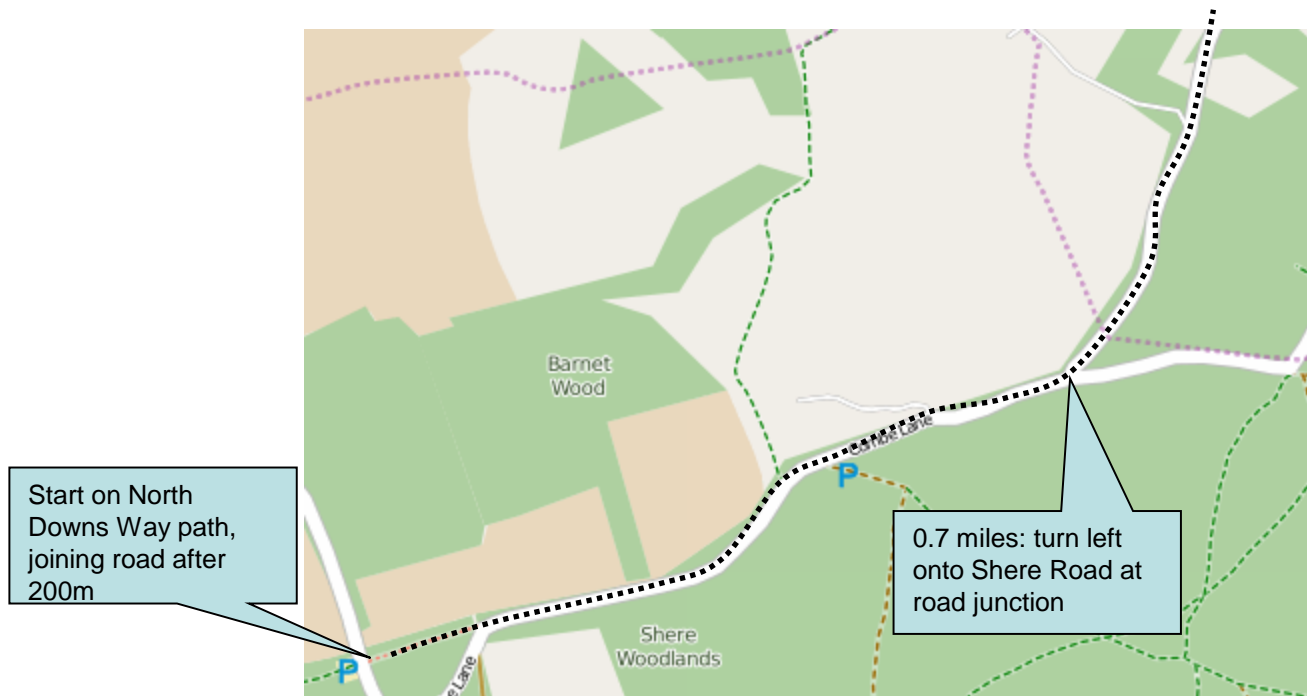

Stage 20 – Overview

Stage 20 Detail – Start

Stage 20 Detail – West Horsley

Stage 20 – Top Tips

Navigation

- The start is hard to find – we suggest you use the What Three Words reference or map references, as the postcode is not precise enough
- Please take care when turning onto Ripley Lane from the off-road byway at 4 miles

• Marshal and Support Points:

Stage	Miles	Place	Risk	Postcode	Start	What Three Words
20	Start	West Hanger	n/a	GU5 9TE	15:46	///proper.rounds.flap
20	2.6	West Horsley Road Crossing	H	KT24 6DG	15:57	///limes.repay.woof
20	3.0	Silkmore Lane turn	M	KT24 6JP	16:00	///sums.washed.spare
20	4.0	Jury Farm/Ripley Lane	H	KT24 6JT	16:05	///tasty.stream.mini
20	6.0	Finish	L	GU23 6BG	16:16	///waving.hang.table

Start:
West Hanger
Nearest Post Code GU5 9TE
Lat (WGS84) N51:13:60 (51.233304)
Long (WGS84) W0:28:05 (-0.468097)
LR TQ070493

Hospital:
Royal Surrey County
Hospital

Egerton Road,
Guildford GU2 7XX

End:
Ripley
Nearest Post Code GU23 6BG
Lat (WGS84) N51:17:53 (51.298066)
Long (WGS84) W0:29:37 (-0.493568)
LR TQ051565