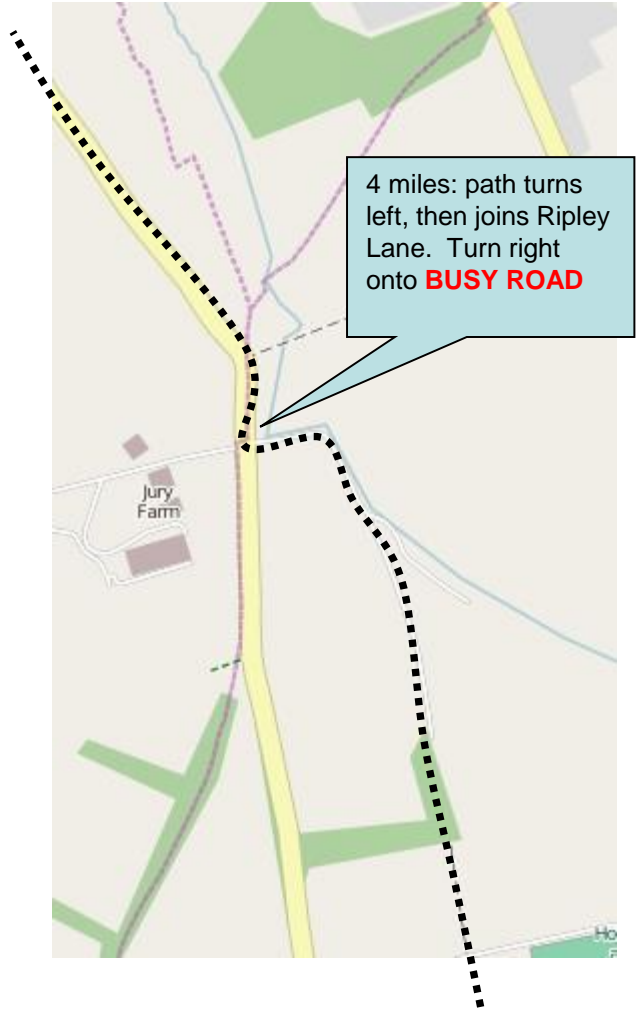

Stage 20 – Overview

Stage 20 Detail – Start

Stage 20 Detail – West Horsley

Stage 20 – Top Tips

Navigation

- The start is hard to find – we suggest you use the What Three Words reference or map references, as the postcode is not precise enough
- Please take care when turning onto Ripley Lane from the off-road byway at 4 miles

• Marshal and Support Points:

Stage	Miles	Place	Risk	Postcode	Start	What Three Words
20	Start	West Hanger	n/a	GU5 9TE	15:46	///proper.rounds.flap
20	2.6	West Horsley Road Crossing	H	KT24 6DG	15:57	///limes.repay.woof
20	3.0	Silkmore Lane turn	M	KT24 6JP	16:00	///sums.washed.spare
20	4.0	Jury Farm/Ripley Lane	H	KT24 6JT	16:05	///tasty.stream.mini
20	6.0	Finish	L	GU23 6BG	16:16	///waving.hang.table

Start:
West Hanger
Nearest Post Code GU5 9TE
Lat (WGS84) N51:13:60 (51.233304)
Long (WGS84) W0:28:05 (-0.468097)
LR TQ070493

Hospital:
Royal Surrey County
Hospital

Egerton Road,
Guildford GU2 7XX

End:
Ripley
Nearest Post Code GU23 6BG
Lat (WGS84) N51:17:53 (51.298066)
Long (WGS84) W0:29:37 (-0.493568)
LR TQ051565