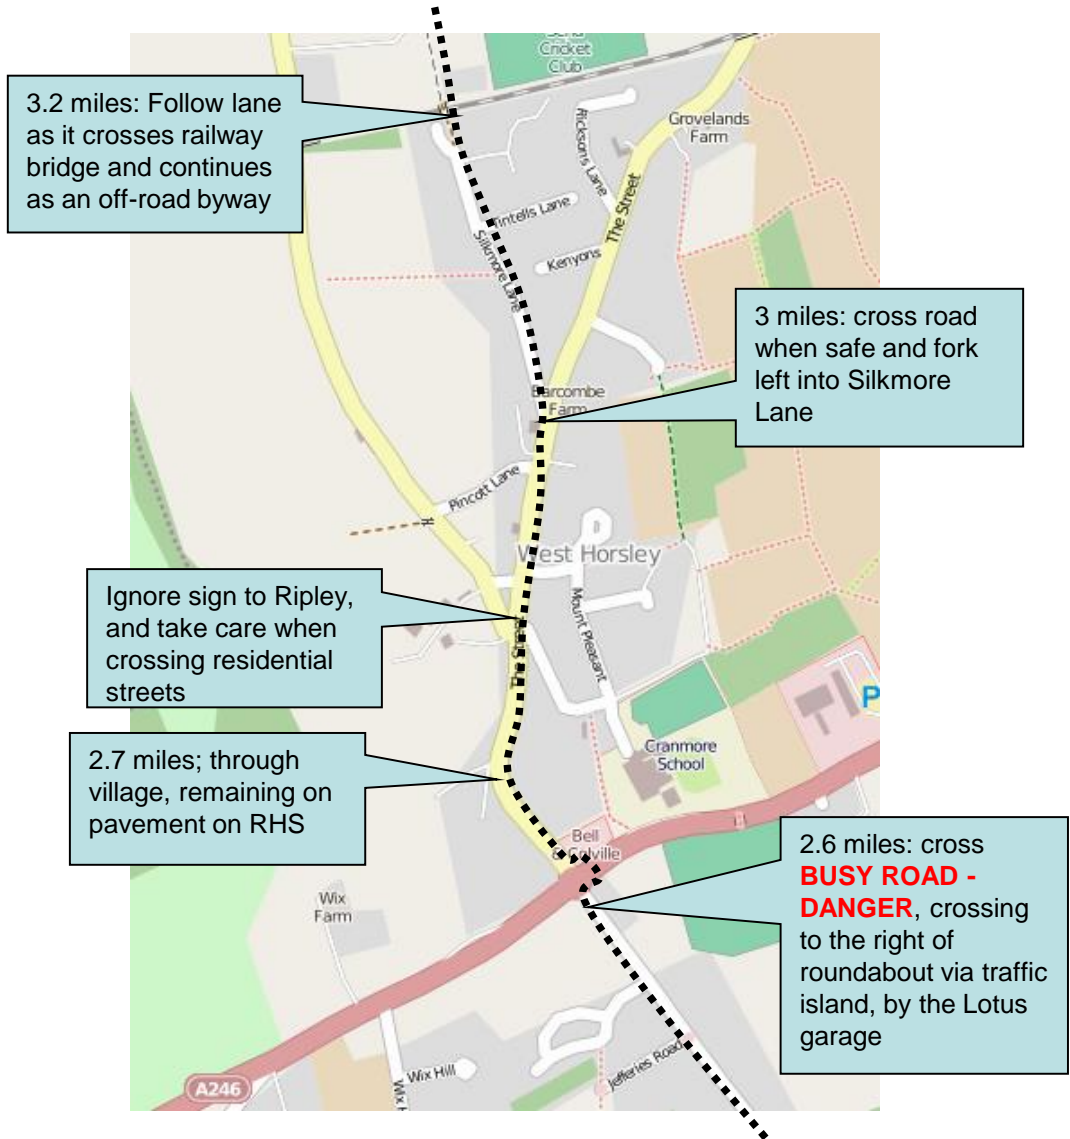

Stage 20 – Overview

Stage 20 Detail – Start

Stage 20 Detail – West Horsley

Stage 20 – Top Tips

Navigation

- The start is hard to find – we suggest you use the What Three Words reference or map references, as the postcode is not precise enough
- Please take care when turning onto Ripley Lane from the off-road byway at 4 miles

• Marshal and Support Points:

Stage	Miles	Place	Risk	Postcode	Start	What Three Words
20	Start	West Hanger	n/a	GU5 9TE	15:46	///proper.rounds.flap
20	2.6	West Horsley Road Crossing	H	KT24 6DG	15:57	///limes.repay.woof
20	3.0	Silkmore Lane turn	M	KT24 6JP	16:00	///sums.washed.spare
20	4.0	Jury Farm/Ripley Lane	H	KT24 6JT	16:05	///tasty.stream.mini
20	6.0	Finish	L	GU23 6BG	16:16	///waving.hang.table

Start:
West Hanger
Nearest Post Code GU5 9TE
Lat (WGS84) N51:13:60 (51.233304)
Long (WGS84) W0:28:05 (-0.468097)
LR TQ070493

Hospital:
Royal Surrey County
Hospital

Egerton Road,
Guildford GU2 7XX

End:
Ripley
Nearest Post Code GU23 6BG
Lat (WGS84) N51:17:53 (51.298066)
Long (WGS84) W0:29:37 (-0.493568)
LR TQ051565