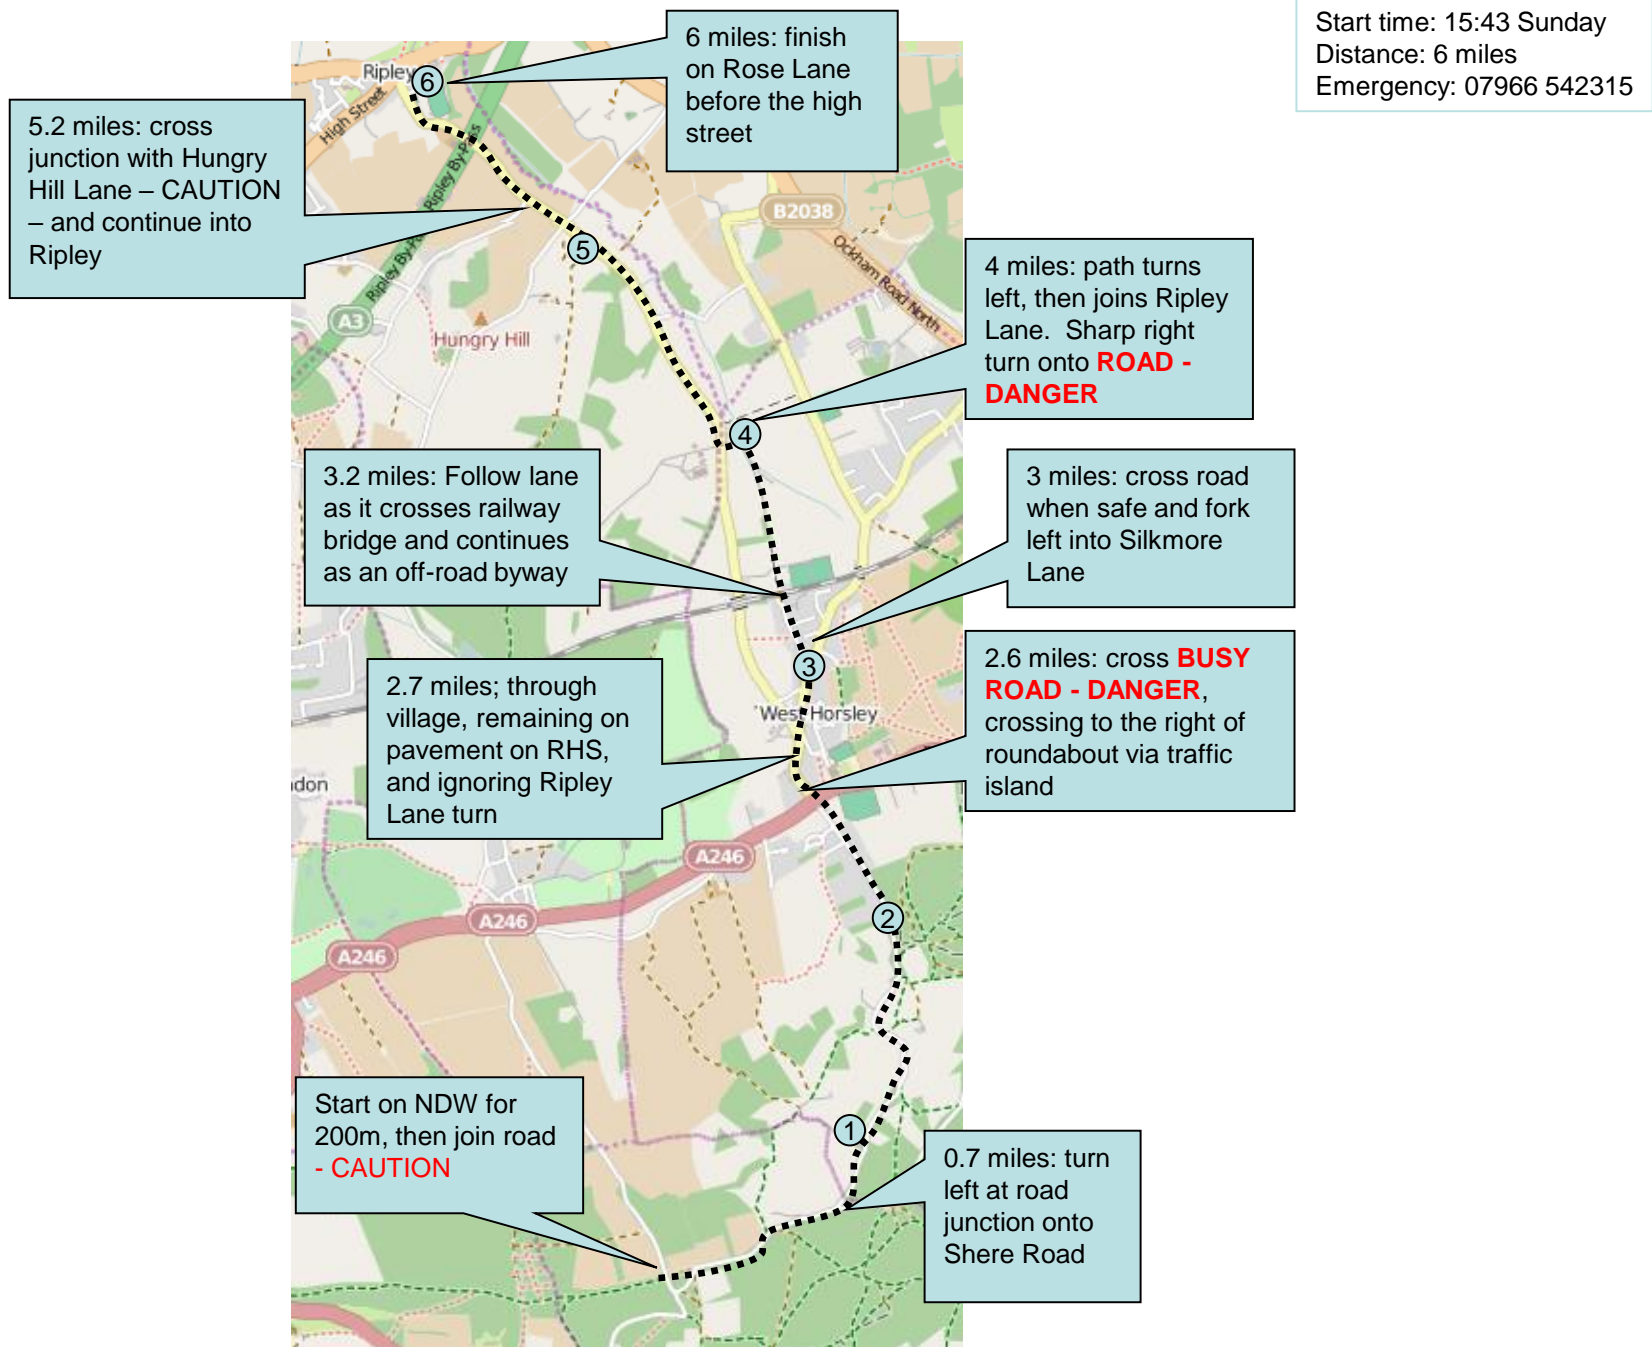

Stage 20 – Overview

Stage 20 Detail – Start

Stage 20 Detail – West Horsley

Stage 20 – Top Tips

Navigation

- The start is hard to find – we suggest you use the What Three Words reference or map references, as the postcode is not precise enough
- Please take care when turning onto Ripley Lane from the off-road byway at 4 miles

• Marshal and Support Points:

Stage	Miles	Place	Risk	Postcode	Start	What Three Words
20	Start	West Hanger	n/a	GU5 9TE	15:46	///proper.rounds.flap
20	2.6	West Horsley Road Crossing	H	KT24 6DG	15:57	///limes.repay.woof
20	3.0	Silkmore Lane turn	M	KT24 6JP	16:00	///sums.washed.spare
20	4.0	Jury Farm/Ripley Lane	H	KT24 6JT	16:05	///tasty.stream.mini
20	6.0	Finish	L	GU23 6BG	16:16	///waving.hang.table

• Stage Records:

Year	Stage	Distance	Name	Team	Time	Category
2019	20	6	Chris Wright	Serpentine	00:31:07	Overall (men)
2022	20	6	Natalie Seymour	Thames Hare & Hounds	00:35:32	Overall (women)
2017	20	6	Simon Barrett	Serpentine	00:32:30	V40 Men
2017	20	6	Alexi Shaw	Dulwich Runners	00:37:32	V35 Women
2023	20	6	Michael Morris	Ranelagh	00:36:47	V50 Men
2019	20	6	Andrea Pickup	Dulwich Runners	00:40:01	V45 Women

Start:
West Hanger
Nearest Post Code GU5 9TE
Lat (WGS84) N51:13:60 (51.233304)
Long (WGS84) W0:28:05 (-0.468097)
LR TQ070493

Hospital:
Royal Surrey County
Hospital

Egerton Road,
Guildford GU2 7XX

End:
Ripley
Nearest Post Code GU23 6BG
Lat (WGS84) N51:17:53 (51.298066)
Long (WGS84) W0:29:37 (-0.493568)
LR TQ051565