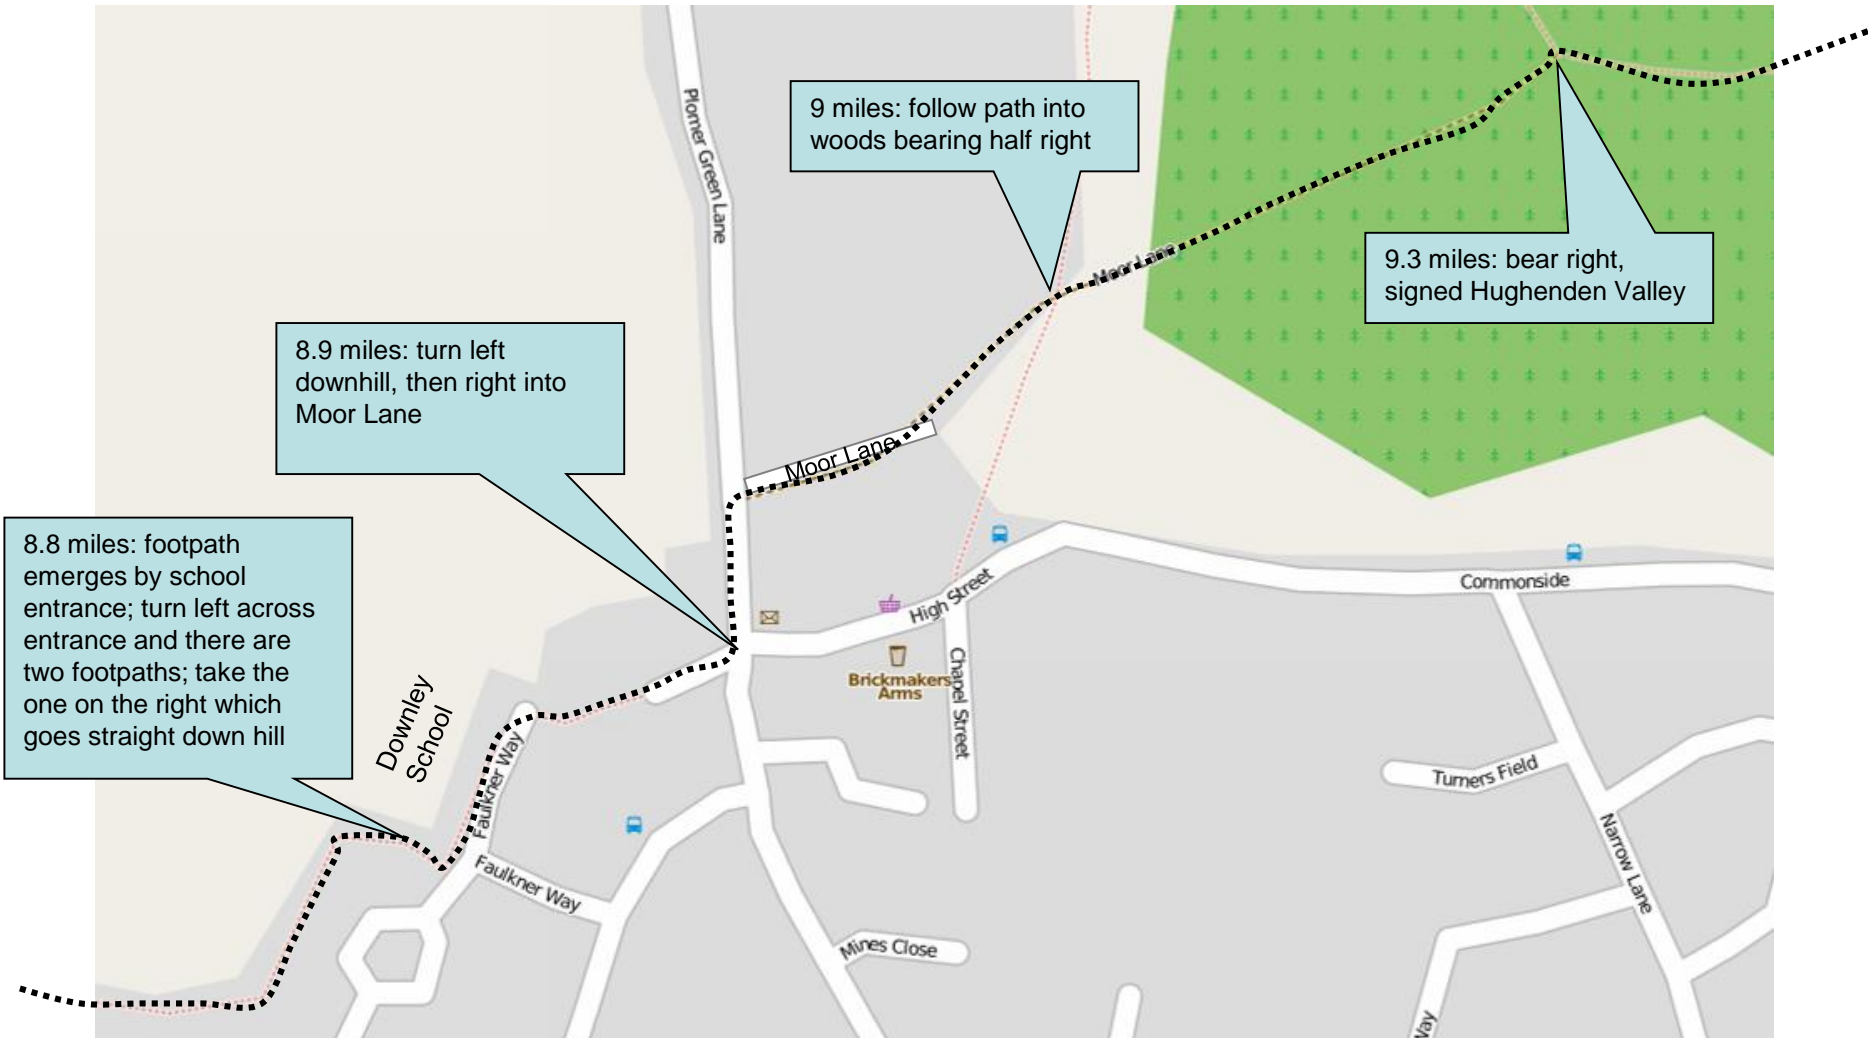

Stage 4 Detail – 9 miles: Moor Lane

Stage 4 Detail – 10 miles: Hughenden

Stage 4 Detail – 11 miles to Finish

Stage 4 – Top Tips

Race Navigation:

- The start of this stage has changed – we now start from Wycombe District Athletics.
- This is a complex and brutal stage. It is easy to get disorientated in the woods and hard to follow a map. We will try to mark the woods as best we can. The maps also don't give you a feel for the hills.
- Plenty of busy roads to cross – take care. We have amended this slightly at 4.4 miles to cross Cressex Rd later
- Please use the zebra crossing in West Wycombe at 7.8 miles

Marshals and support points:

Stage	Place	Risk	Miles	Water?	Postcode	Time	Description (please refer to map for details)
4	Handy Cross	H	3.0	Water	HP10 9QD	11:55	Over road and into field over stile Stay right on Cressex Rd, cross at roundabout & left to Gibson Rd
4	Cressex Rd / Gibson Rd	H	4.5	Water	HP12 4QX	12:00	
4	Lane End Rd	H	5.3		HP12 4EW	12:05	Across busy road to path - DANGER STOP!
4	Toweridge Rd/A40	H	7.3		HP14 3AP	12:20	Right towards West Wycombe - runners remain on RHS
4	West Wycombe village hall	M	7.5	Water	HP14 3AA	12:20	Cross zebra crossing and continue on high street on LHS
4	Cookshall Lane	H	7.9	Water	HP14 3AA	12:20	Over roundabout to lane via traffic islands
4	A4128 crossing to Boss Lane	H	11.0	Water	HP14 4PE	12:40	Over road to lane

Location (Start):

Little Marlow (Wycombe District Athletics)

Nearest Post Code SL7 3RJ

Lat (WGS84) N51:34:57 (51.582410)

Long (WGS84) W0:45:04 (-0.751039)

Hospital:

Wexham Park Hospital

Wexham, Slough SL2

4HL

Location (End):

Great Kingshill

Nearest Post Code HP15 6DS

Lat (WGS84) N51:40:27 (51.674150)

Long (WGS84) W0:44:05 (-0.734779)

LR SU875980