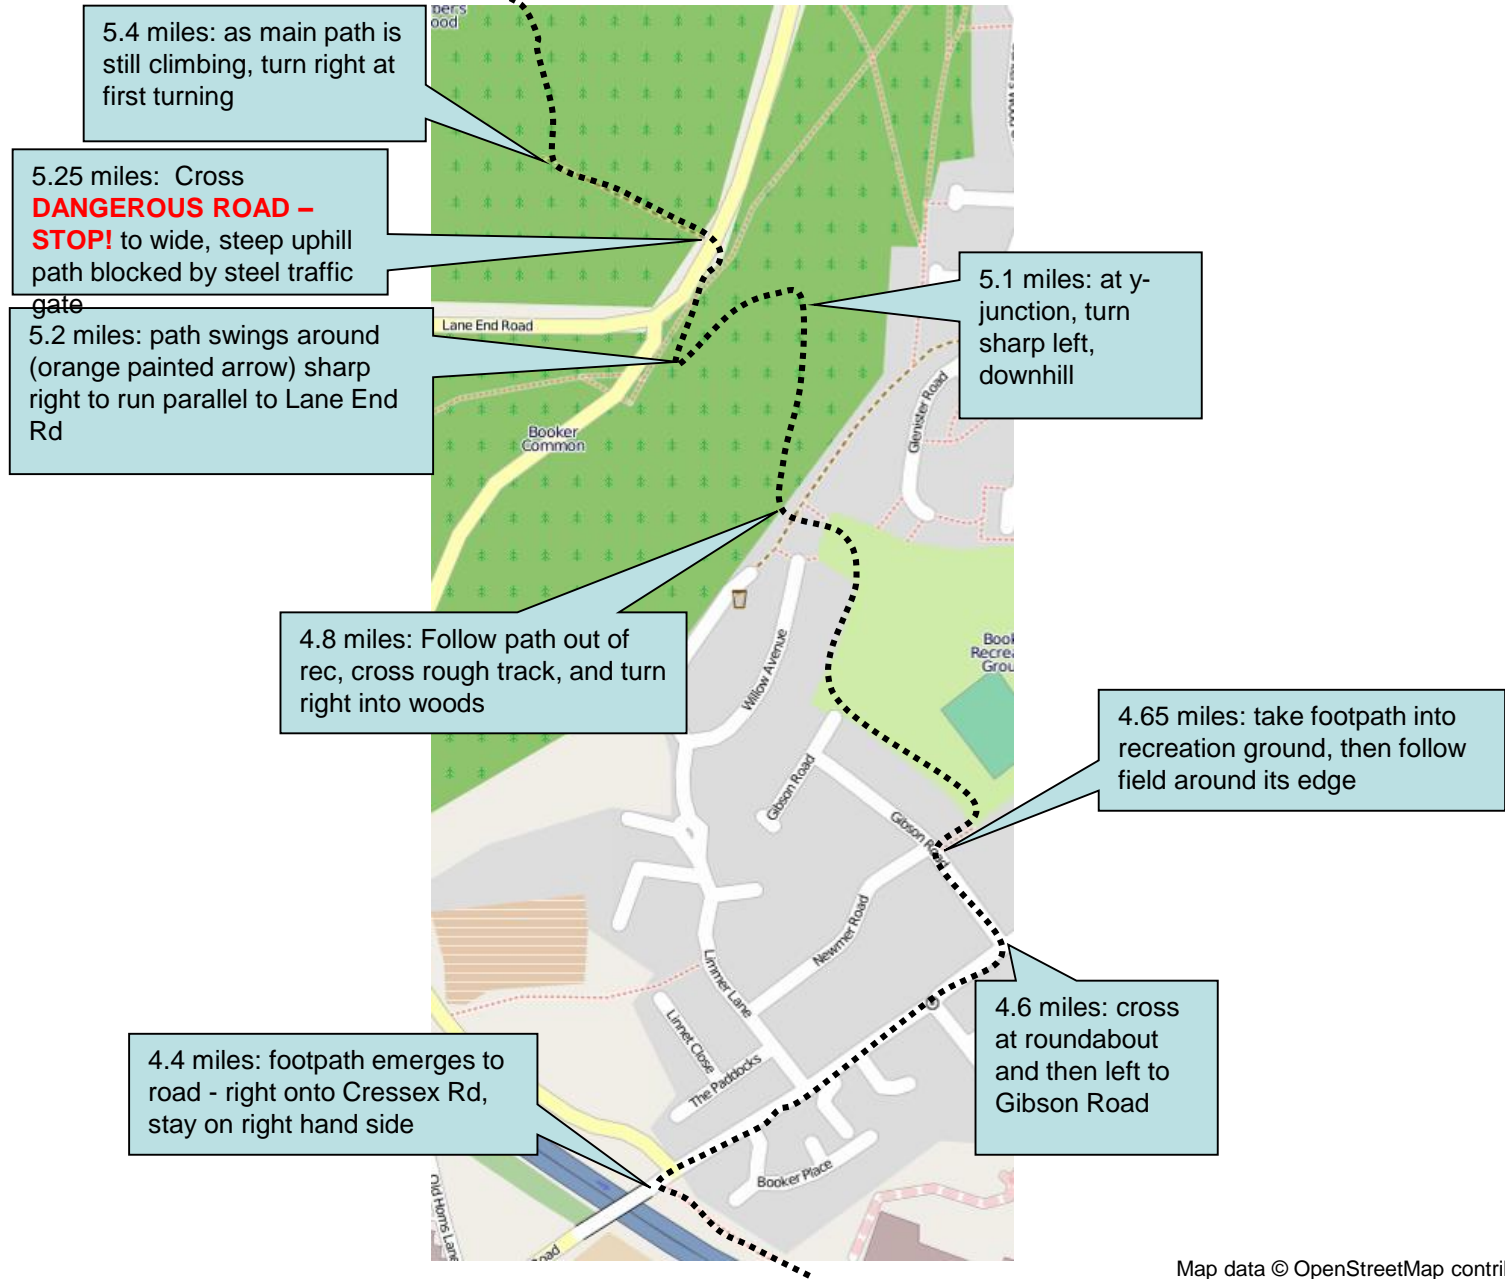

Stage 4 – Overview

Start time: 11:40 Saturday
Distance: 12.2 miles
Emergency: 07966 542315

Stage 4 Detail – 3 miles: Handy Cross

Stage 4 Detail – 4.4 miles: Booker

Stage 4 Detail – 5.4 miles: Woods

Stage 4 Detail – 7.3 miles: Toweridge Rd & Cookshall Lane

Stage 4 Detail – 9 miles: Moor Lane

Stage 4 Detail – 10 miles: Hughenden

Stage 4 Detail – 11 miles to Finish

Stage 4 – Top Tips

Race Navigation:

- The start of this stage has changed – we now start from Wycombe District Athletics.
- This is a complex and brutal stage. It is easy to get disorientated in the woods and hard to follow a map. We will try to mark the woods as best we can. The maps also don't give you a feel for the hills.
- Plenty of busy roads to cross – take care. We have amended this slightly at 4.4 miles to cross Cressex Rd later
- Please use the zebra crossing in West Wycombe at 7.8 miles

Marshals and support points:

Stage	Place	Risk	Miles	Water?	Postcode	Time	Description (please refer to map for details)
4	Handy Cross	H	3.0	Water	HP10 9QD	11:55	Over road and into field over stile Stay right on Cressex Rd, cross at roundabout & left to Gibson Rd
4	Cressex Rd / Gibson Rd	H	4.5	Water	HP12 4QX	12:00	
4	Lane End Rd	H	5.3		HP12 4EW	12:05	Across busy road to path - DANGER STOP!
4	Toweridge Rd/A40	H	7.3		HP14 3AP	12:20	Right towards West Wycombe - runners remain on RHS
4	West Wycombe village hall	M	7.5	Water	HP14 3AA	12:20	Cross zebra crossing and continue on high street on LHS
4	Cookshall Lane	H	7.9	Water	HP14 3AA	12:20	Over roundabout to lane via traffic islands
4	A4128 crossing to Boss Lane	H	11.0	Water	HP14 4PE	12:40	Over road to lane

Location (Start):

Little Marlow (Wycombe District Athletics)

Nearest Post Code SL7 3RJ

Lat (WGS84) N51:34:57 (51.582410)

Long (WGS84) W0:45:04 (-0.751039)

Hospital:

Wexham Park Hospital

Wexham, Slough SL2