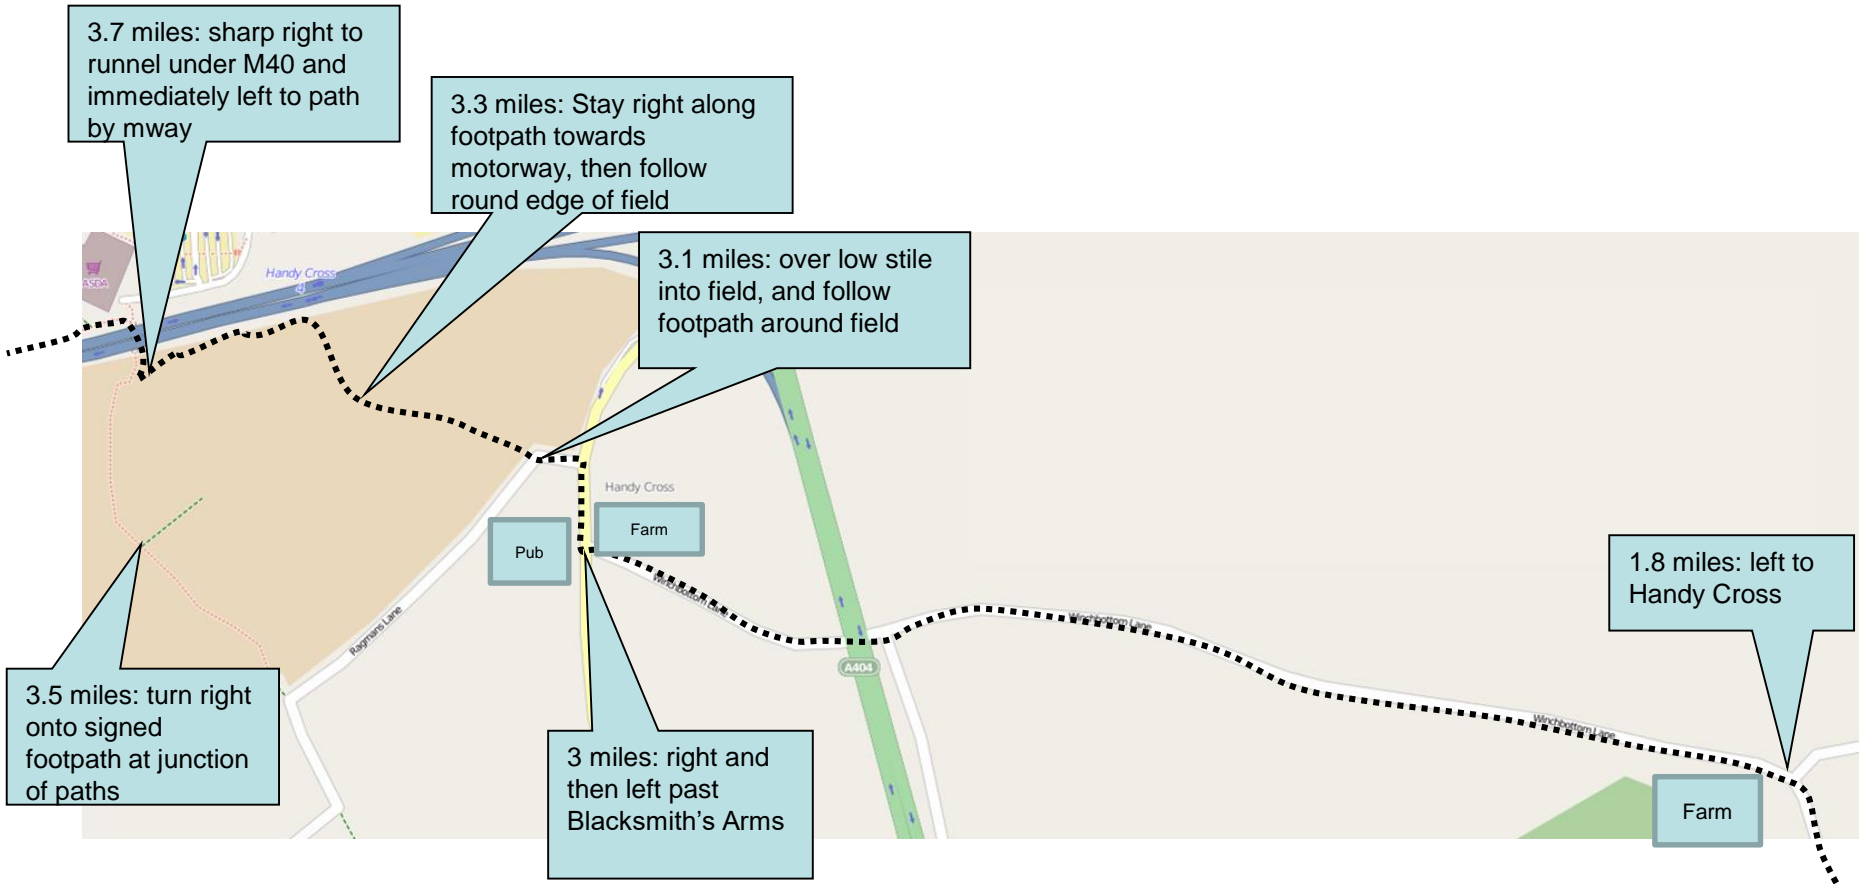

Stage 4 – Overview

Start time: 11:40 Saturday
Distance: 12.2 miles
Emergency: 07966 542315

Stage 4 Detail – 3 miles: Handy Cross

Stage 4 Detail – 4.4 miles: Booker

Stage 4 Detail – 5.4 miles: Woods

Stage 4 Detail – 7.3 miles: Toweridge Rd & Cookshall Lane

Stage 4 Detail – 9 miles: Moor Lane

Stage 4 Detail – 10 miles: Hughenden

Stage 4 Detail – 11 miles to Finish

Stage 4 – Top Tips

Race Navigation:

- The start of this stage has changed – we now start from Wycombe District Athletics.
- This is a complex and brutal stage. It is easy to get disorientated in the woods and hard to follow a map. We will try to mark the woods as best we can. The maps also don't give you a feel for the hills.
- Plenty of busy roads to cross – take care. We have amended this slightly at 4.4 miles to cross Cressex Rd later
- Please use the zebra crossing in West Wycombe at 7.8 miles

Marshals and support points:

Stage	Place	Risk	Miles	Water?	Postcode	Time	Description (please refer to map for details)
4	Handy Cross	H	3.0	Water	HP10 9QD	11:55	Over road and into field over stile Stay right on Cressex Rd, cross at roundabout & left to Gibson Rd
4	Cressex Rd / Gibson Rd	H	4.5	Water	HP12 4QX	12:00	
4	Lane End Rd	H	5.3		HP12 4EW	12:05	Across busy road to path - DANGER STOP!
4	Toweridge Rd/A40	H	7.3		HP14 3AP	12:20	Right towards West Wycombe - runners remain on RHS
4	West Wycombe village hall	M	7.5	Water	HP14 3AA	12:20	Cross zebra crossing and continue on high street on LHS
4	Cookshall Lane	H	7.9	Water	HP14 3AA	12:20	Over roundabout to lane via traffic islands
4	A4128 crossing to Boss Lane	H	11.0	Water	HP14 4PE	12:40	Over road to lane

Location (Start):

Little Marlow (Wycombe District Athletics)

Nearest Post Code SL7 3RJ

Lat (WGS84) N51:34:57 (51.582410)

Long (WGS84) W0:45:04 (-0.751039)

Hospital:

Wexham Park Hospital

Wexham, Slough SL2