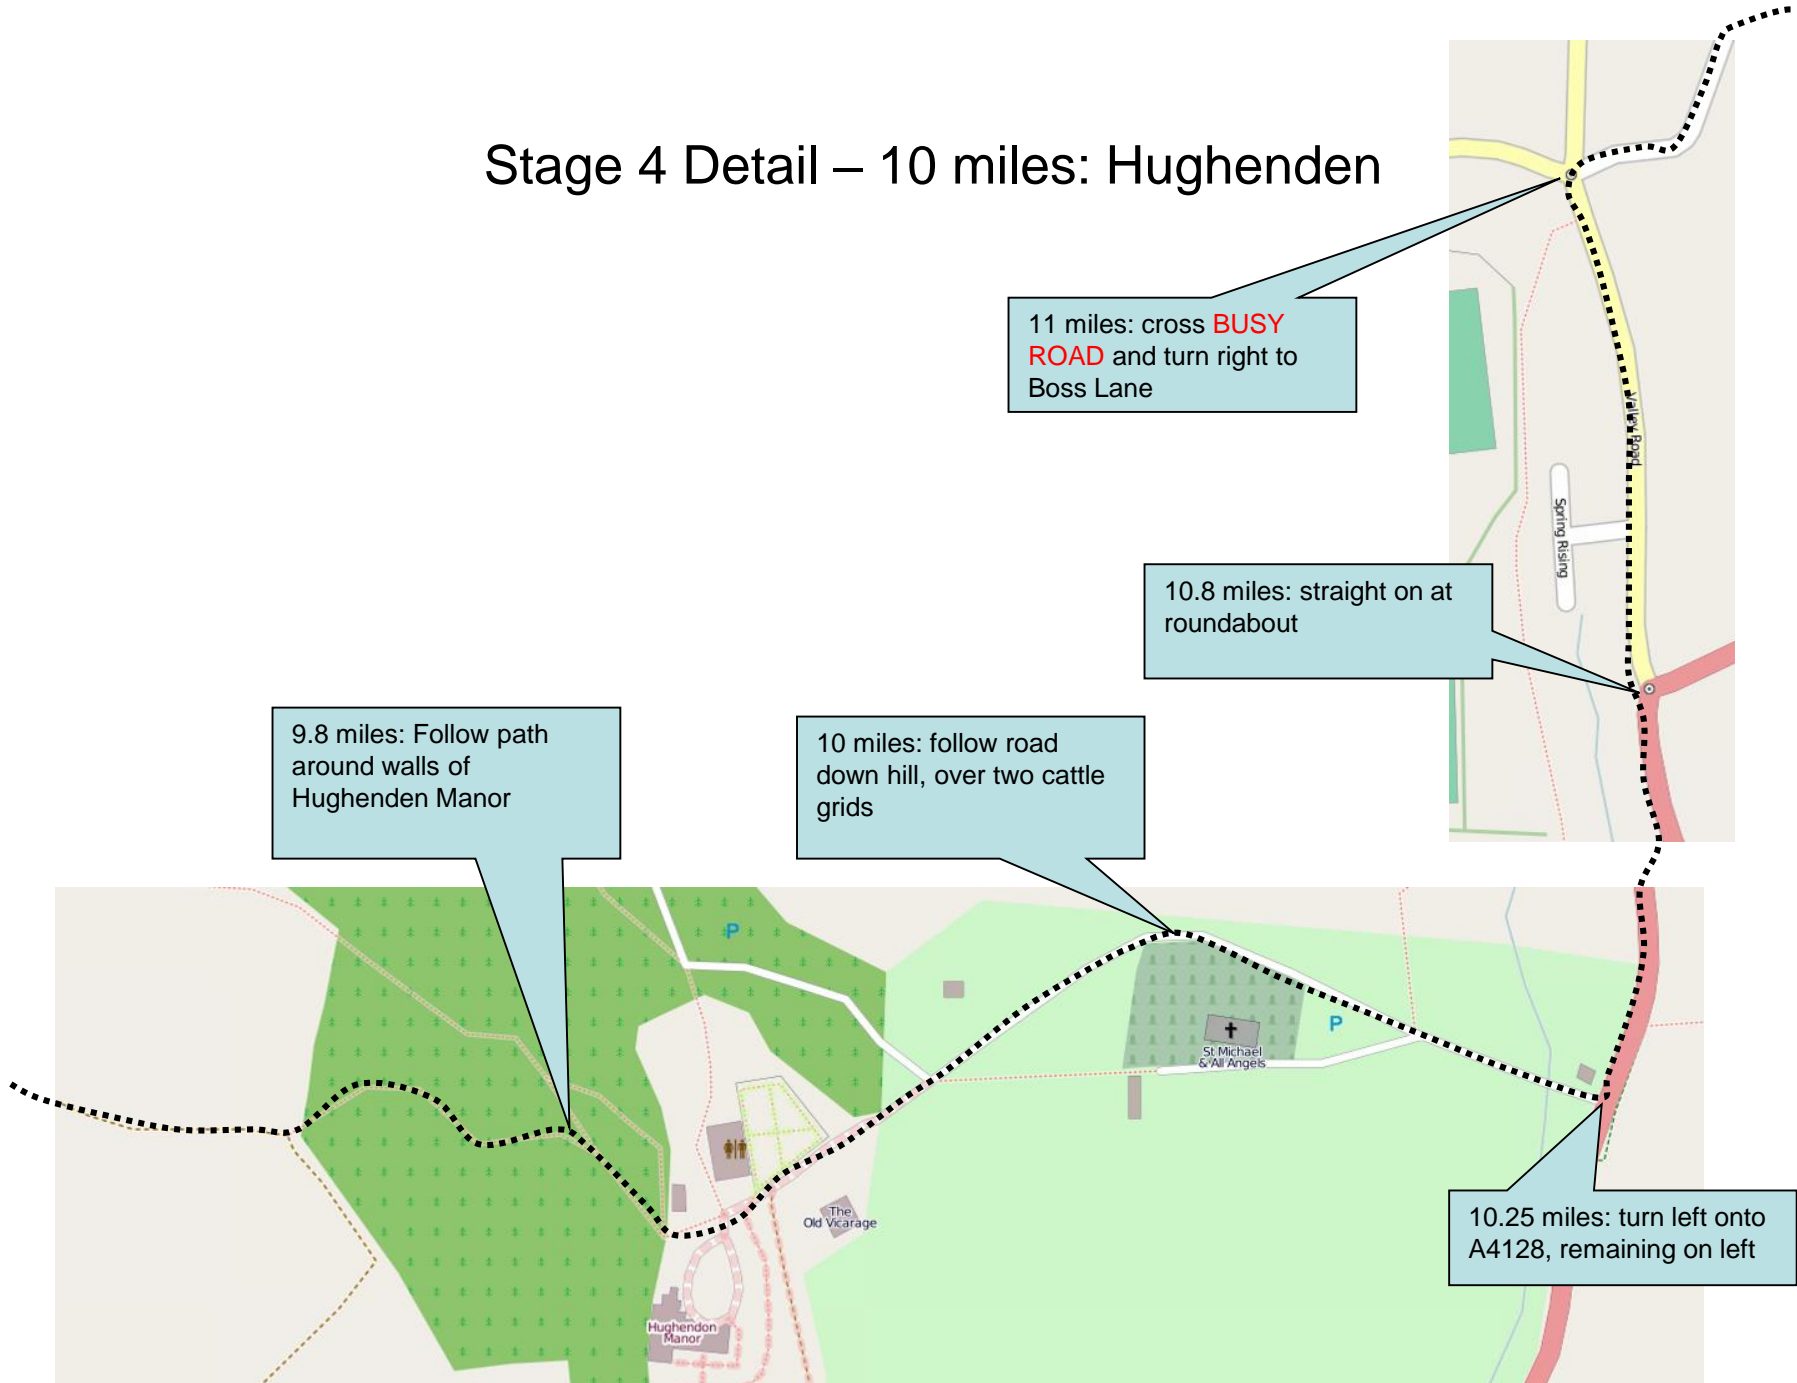

Stage 4 – Overview

Start time: 11:40 Saturday
Distance: 12.2 miles
Emergency: 07966 542315

Stage 4 Detail – 3 miles: Handy Cross

Stage 4 Detail – 4.4 miles: Booker

Stage 4 Detail – 5.4 miles: Woods

Stage 4 Detail – 7.3 miles: Toweridge Rd & Cookshall Lane

Stage 4 Detail – 9 miles: Moor Lane

Stage 4 Detail – 10 miles: Hughenden

Stage 4 Detail – 11 miles to Finish

Stage 4 – Top Tips

Race Navigation:

- The start of this stage has changed – we now start from Wycombe District Athletics.
- This is a complex and brutal stage. It is easy to get disorientated in the woods and hard to follow a map. We will try to mark the woods as best we can. The maps also don't give you a feel for the hills.
- Plenty of busy roads to cross – take care. We have amended this slightly at 4.4 miles to cross Cressex Rd later
- Please use the zebra crossing in West Wycombe at 7.8 miles

Marshals and support points:

Stage	Place	Risk	Miles	Water?	Postcode	Time	Description (please refer to map for details)
4	Handy Cross	H	3.0	Water	HP10 9QD	11:55	Over road and into field over stile Stay right on Cressex Rd, cross at roundabout & left to Gibson Rd
4	Cressex Rd / Gibson Rd	H	4.5	Water	HP12 4QX	12:00	
4	Lane End Rd	H	5.3		HP12 4EW	12:05	Across busy road to path - DANGER STOP!
4	Toweridge Rd/A40	H	7.3		HP14 3AP	12:20	Right towards West Wycombe - runners remain on RHS
4	West Wycombe village hall	M	7.5	Water	HP14 3AA	12:20	Cross zebra crossing and continue on high street on LHS
4	Cookshall Lane	H	7.9	Water	HP14 3AA	12:20	Over roundabout to lane via traffic islands
4	A4128 crossing to Boss Lane	H	11.0	Water	HP14 4PE	12:40	Over road to lane

Location (Start):

Little Marlow (Wycombe District Athletics)

Nearest Post Code SL7 3RJ

Lat (WGS84) N51:34:57 (51.582410)

Long (WGS84) W0:45:04 (-0.751039)

Hospital:

Wexham Park Hospital

Wexham, Slough SL2