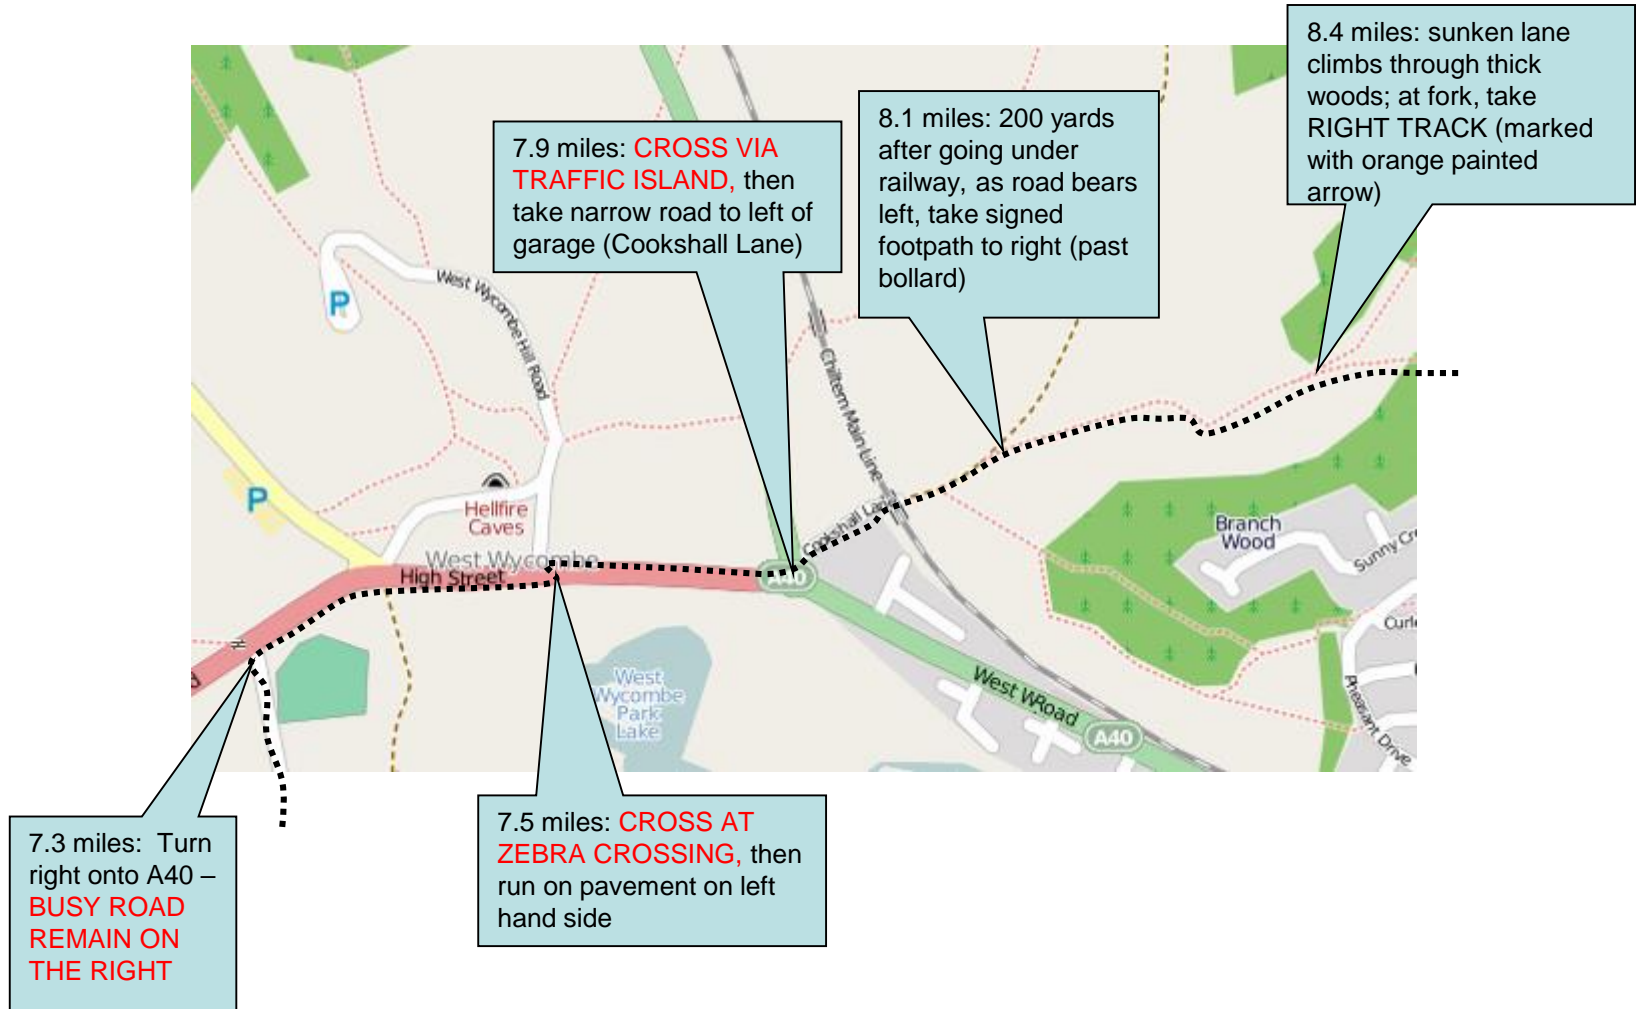

Stage 4 Detail – 9 miles: Moor Lane

Stage 4 Detail – 10 miles: Hughenden

Stage 4 Detail – 11 miles to Finish

Stage 4 – Top Tips

Race Navigation:

- The start of this stage has changed – we now start from Wycombe District Athletics.
- This is a complex and brutal stage. It is easy to get disorientated in the woods and hard to follow a map. We will try to mark the woods as best we can. The maps also don't give you a feel for the hills.
- Plenty of busy roads to cross – take care. We have amended this slightly at 4.4 miles to cross Cressex Rd later
- Please use the zebra crossing in West Wycombe at 7.8 miles

Marshals and support points:

Stage	Place	Risk	Miles	Water?	Postcode	Time	Description (please refer to map for details)
4	Handy Cross	H	3.0	Water	HP10 9QD	11:55	Over road and into field over stile Stay right on Cressex Rd, cross at roundabout & left to Gibson Rd
4	Cressex Rd / Gibson Rd	H	4.5	Water	HP12 4QX	12:00	
4	Lane End Rd	H	5.3		HP12 4EW	12:05	Across busy road to path - DANGER STOP!
4	Toweridge Rd/A40	H	7.3		HP14 3AP	12:20	Right towards West Wycombe - runners remain on RHS
4	West Wycombe village hall	M	7.5	Water	HP14 3AA	12:20	Cross zebra crossing and continue on high street on LHS
4	Cookshall Lane	H	7.9	Water	HP14 3AA	12:20	Over roundabout to lane via traffic islands
4	A4128 crossing to Boss Lane	H	11.0	Water	HP14 4PE	12:40	Over road to lane

Location (Start):

Little Marlow (Wycombe District Athletics)

Nearest Post Code SL7 3RJ

Lat (WGS84) N51:34:57 (51.582410)

Long (WGS84) W0:45:04 (-0.751039)

Hospital:

Wexham Park Hospital

Wexham, Slough SL2

4HL

Location (End):

Great Kingshill

Nearest Post Code HP15 6DS

Lat (WGS84) N51:40:27 (51.674150)

Long (WGS84) W0:44:05 (-0.734779)

LR SU875980