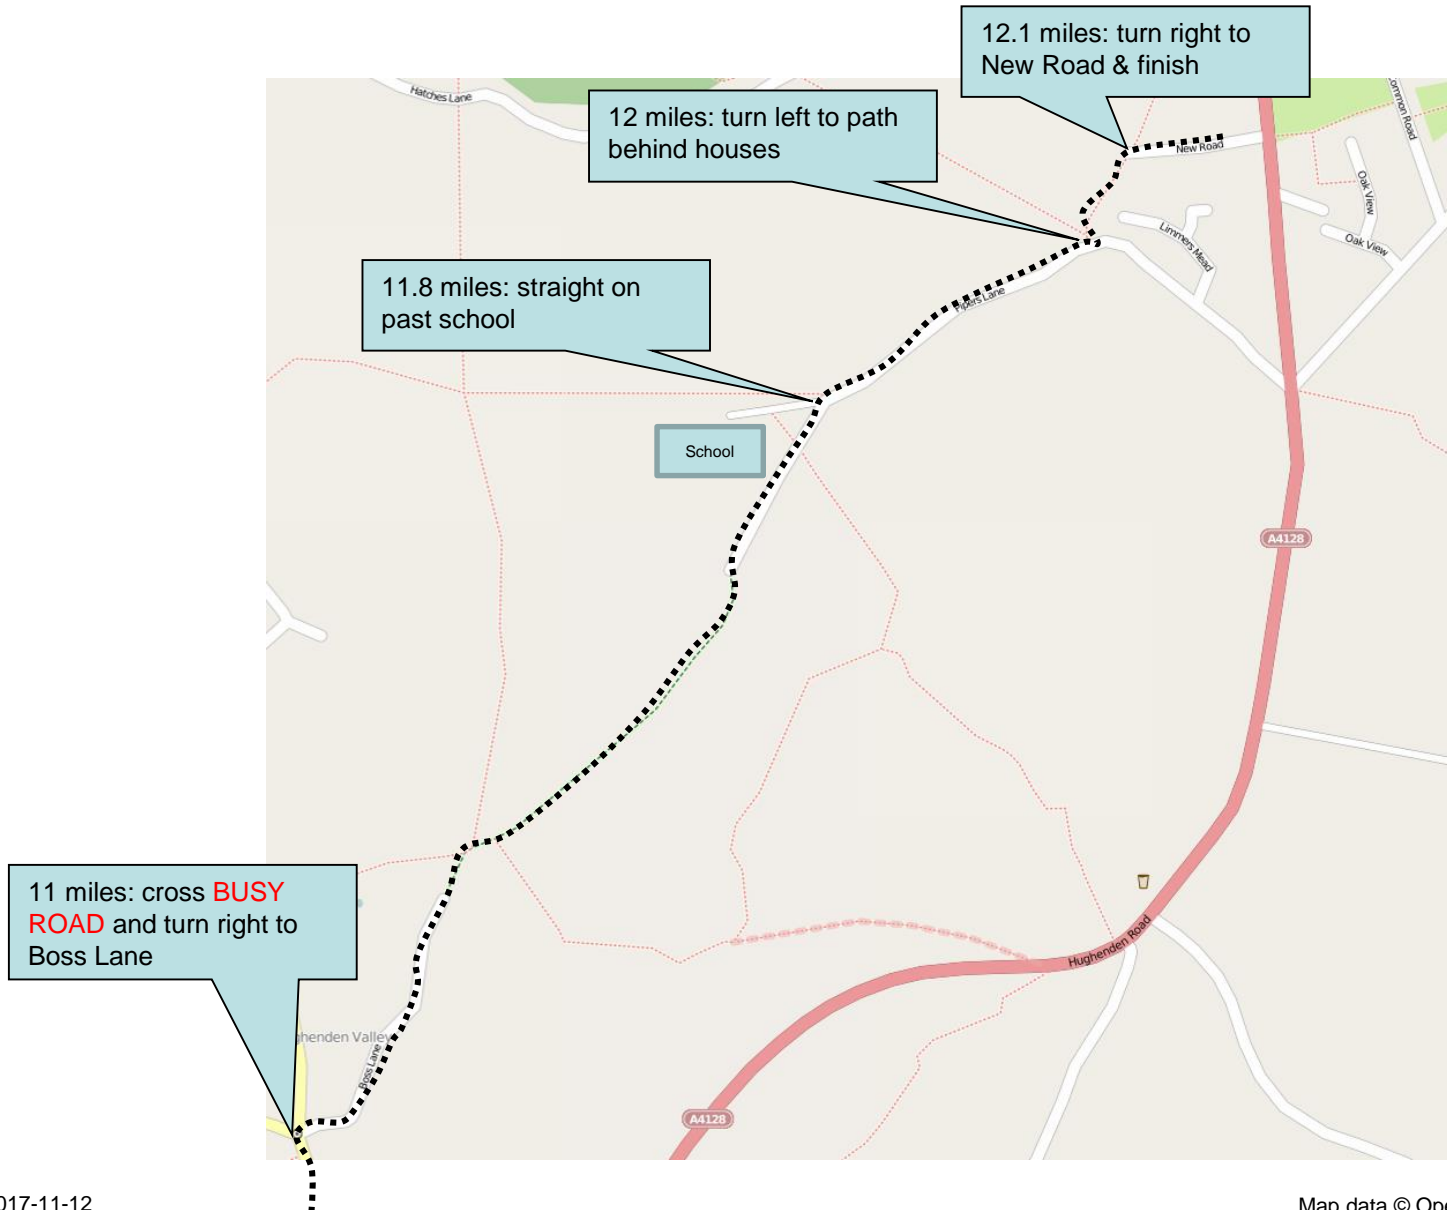

Stage 4 – Overview

Start time: 11:40 Saturday
Distance: 12.2 miles
Emergency: 07966 542315

Stage 4 Detail – 3 miles: Handy Cross

Stage 4 Detail – 4.4 miles: Booker

Stage 4 Detail – 5.4 miles: Woods

Stage 4 Detail – 7.3 miles: Toweridge Rd & Cookshall Lane

Stage 4 Detail – 9 miles: Moor Lane

Stage 4 Detail – 10 miles: Hughenden

Stage 4 Detail – 11 miles to Finish

Stage 4 – Top Tips

Race Navigation:

- The start of this stage has changed – we now start from Wycombe District Athletics.
- This is a complex and brutal stage. It is easy to get disorientated in the woods and hard to follow a map. We will try to mark the woods as best we can. The maps also don't give you a feel for the hills.
- Plenty of busy roads to cross – take care. We have amended this slightly at 4.4 miles to cross Cressex Rd later
- Please use the zebra crossing in West Wycombe at 7.8 miles

Marshals and support points:

Stage	Place	Risk	Miles	Water?	Postcode	Time	Description (please refer to map for details)
4	Handy Cross	H	3.0	Water	HP10 9QD	11:55	Over road and into field over stile Stay right on Cressex Rd, cross at roundabout & left to Gibson Rd
4	Cressex Rd / Gibson Rd	H	4.5	Water	HP12 4QX	12:00	
4	Lane End Rd	H	5.3		HP12 4EW	12:05	Across busy road to path - DANGER STOP!
4	Toweridge Rd/A40	H	7.3		HP14 3AP	12:20	Right towards West Wycombe - runners remain on RHS
4	West Wycombe village hall	M	7.5	Water	HP14 3AA	12:20	Cross zebra crossing and continue on high street on LHS
4	Cookshall Lane	H	7.9	Water	HP14 3AA	12:20	Over roundabout to lane via traffic islands
4	A4128 crossing to Boss Lane	H	11.0	Water	HP14 4PE	12:40	Over road to lane

Location (Start):

Little Marlow (Wycombe District Athletics)

Nearest Post Code SL7 3RJ

Lat (WGS84) N51:34:57 (51.582410)

Long (WGS84) W0:45:04 (-0.751039)

Hospital:

Wexham Park Hospital

Wexham, Slough SL2