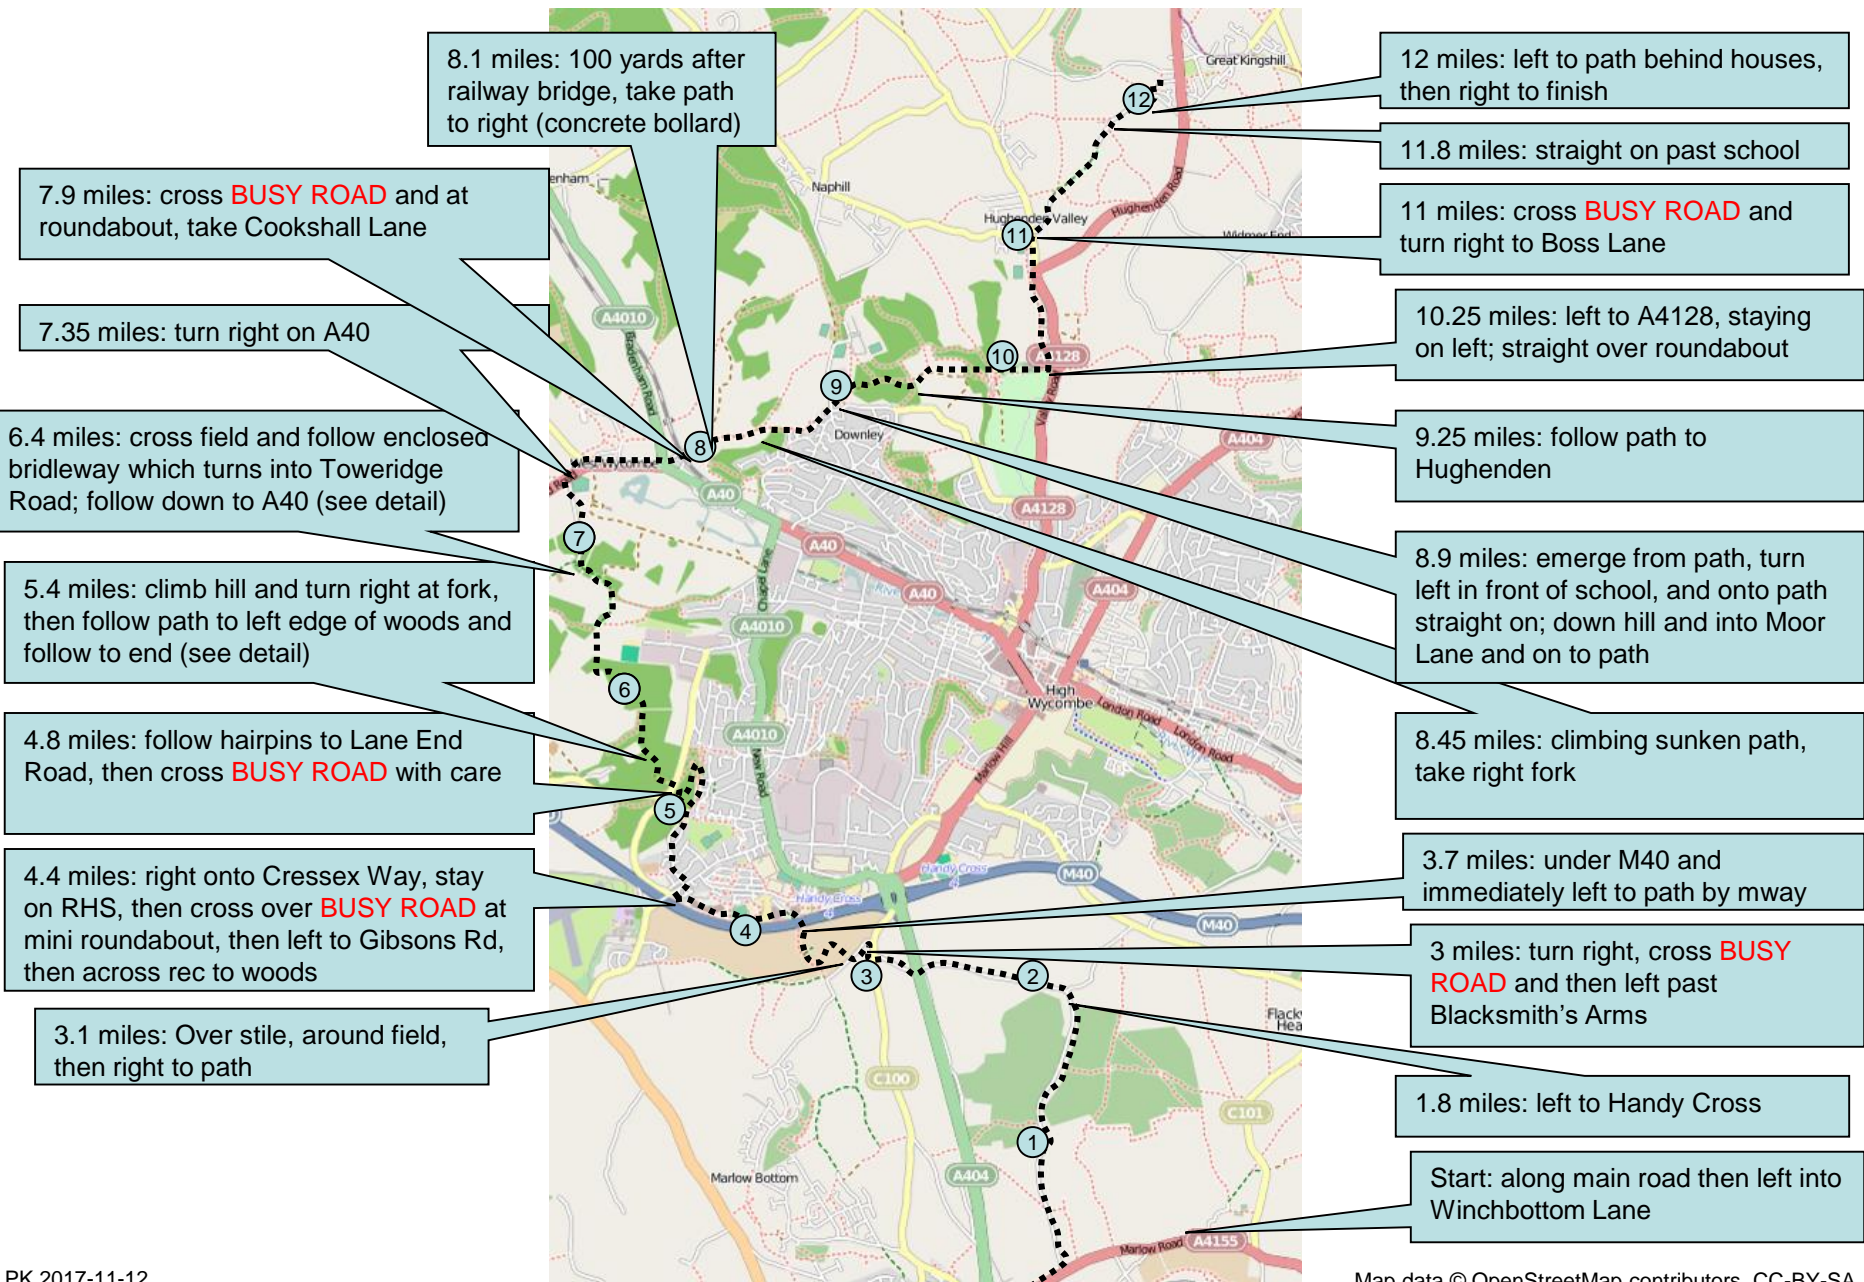

Stage 4 – Overview

Start time: 11:40 Saturday
Distance: 12.2 miles
Emergency: 07966 542315

Stage 4 Detail – 3 miles: Handy Cross

Stage 4 Detail – 4.4 miles: Booker

Stage 4 Detail – 5.4 miles: Woods

Stage 4 Detail – 7.3 miles: Toweridge Rd & Cookshall Lane

Stage 4 Detail – 9 miles: Moor Lane

Stage 4 Detail – 10 miles: Hughenden

Stage 4 Detail – 11 miles to Finish

Stage 4 – Top Tips

Race Navigation:

- The start of this stage has changed – we now start from Wycombe District Athletics.
- This is a complex and brutal stage. It is easy to get disorientated in the woods and hard to follow a map. We will try to mark the woods as best we can. The maps also don't give you a feel for the hills.
- Plenty of busy roads to cross – take care. We have amended this slightly at 4.4 miles to cross Cressex Rd later
- Please use the zebra crossing in West Wycombe at 7.8 miles

Marshals and support points:

Stage	Place	Risk	Miles	Water?	Postcode	Time	Description (please refer to map for details)
4	Handy Cross	H	3.0	Water	HP10 9QD	11:55	Over road and into field over stile Stay right on Cressex Rd, cross at roundabout & left to Gibson Rd
4	Cressex Rd / Gibson Rd	H	4.5	Water	HP12 4QX	12:00	
4	Lane End Rd	H	5.3		HP12 4EW	12:05	Across busy road to path - DANGER STOP!
4	Toweridge Rd/A40	H	7.3		HP14 3AP	12:20	Right towards West Wycombe - runners remain on RHS
4	West Wycombe village hall	M	7.5	Water	HP14 3AA	12:20	Cross zebra crossing and continue on high street on LHS
4	Cookshall Lane	H	7.9	Water	HP14 3AA	12:20	Over roundabout to lane via traffic islands
4	A4128 crossing to Boss Lane	H	11.0	Water	HP14 4PE	12:40	Over road to lane

Location (Start):

Little Marlow (Wycombe District Athletics)

Nearest Post Code SL7 3RJ

Lat (WGS84) N51:34:57 (51.582410)

Long (WGS84) W0:45:04 (-0.751039)

Hospital:

Wexham Park Hospital

Wexham, Slough SL2