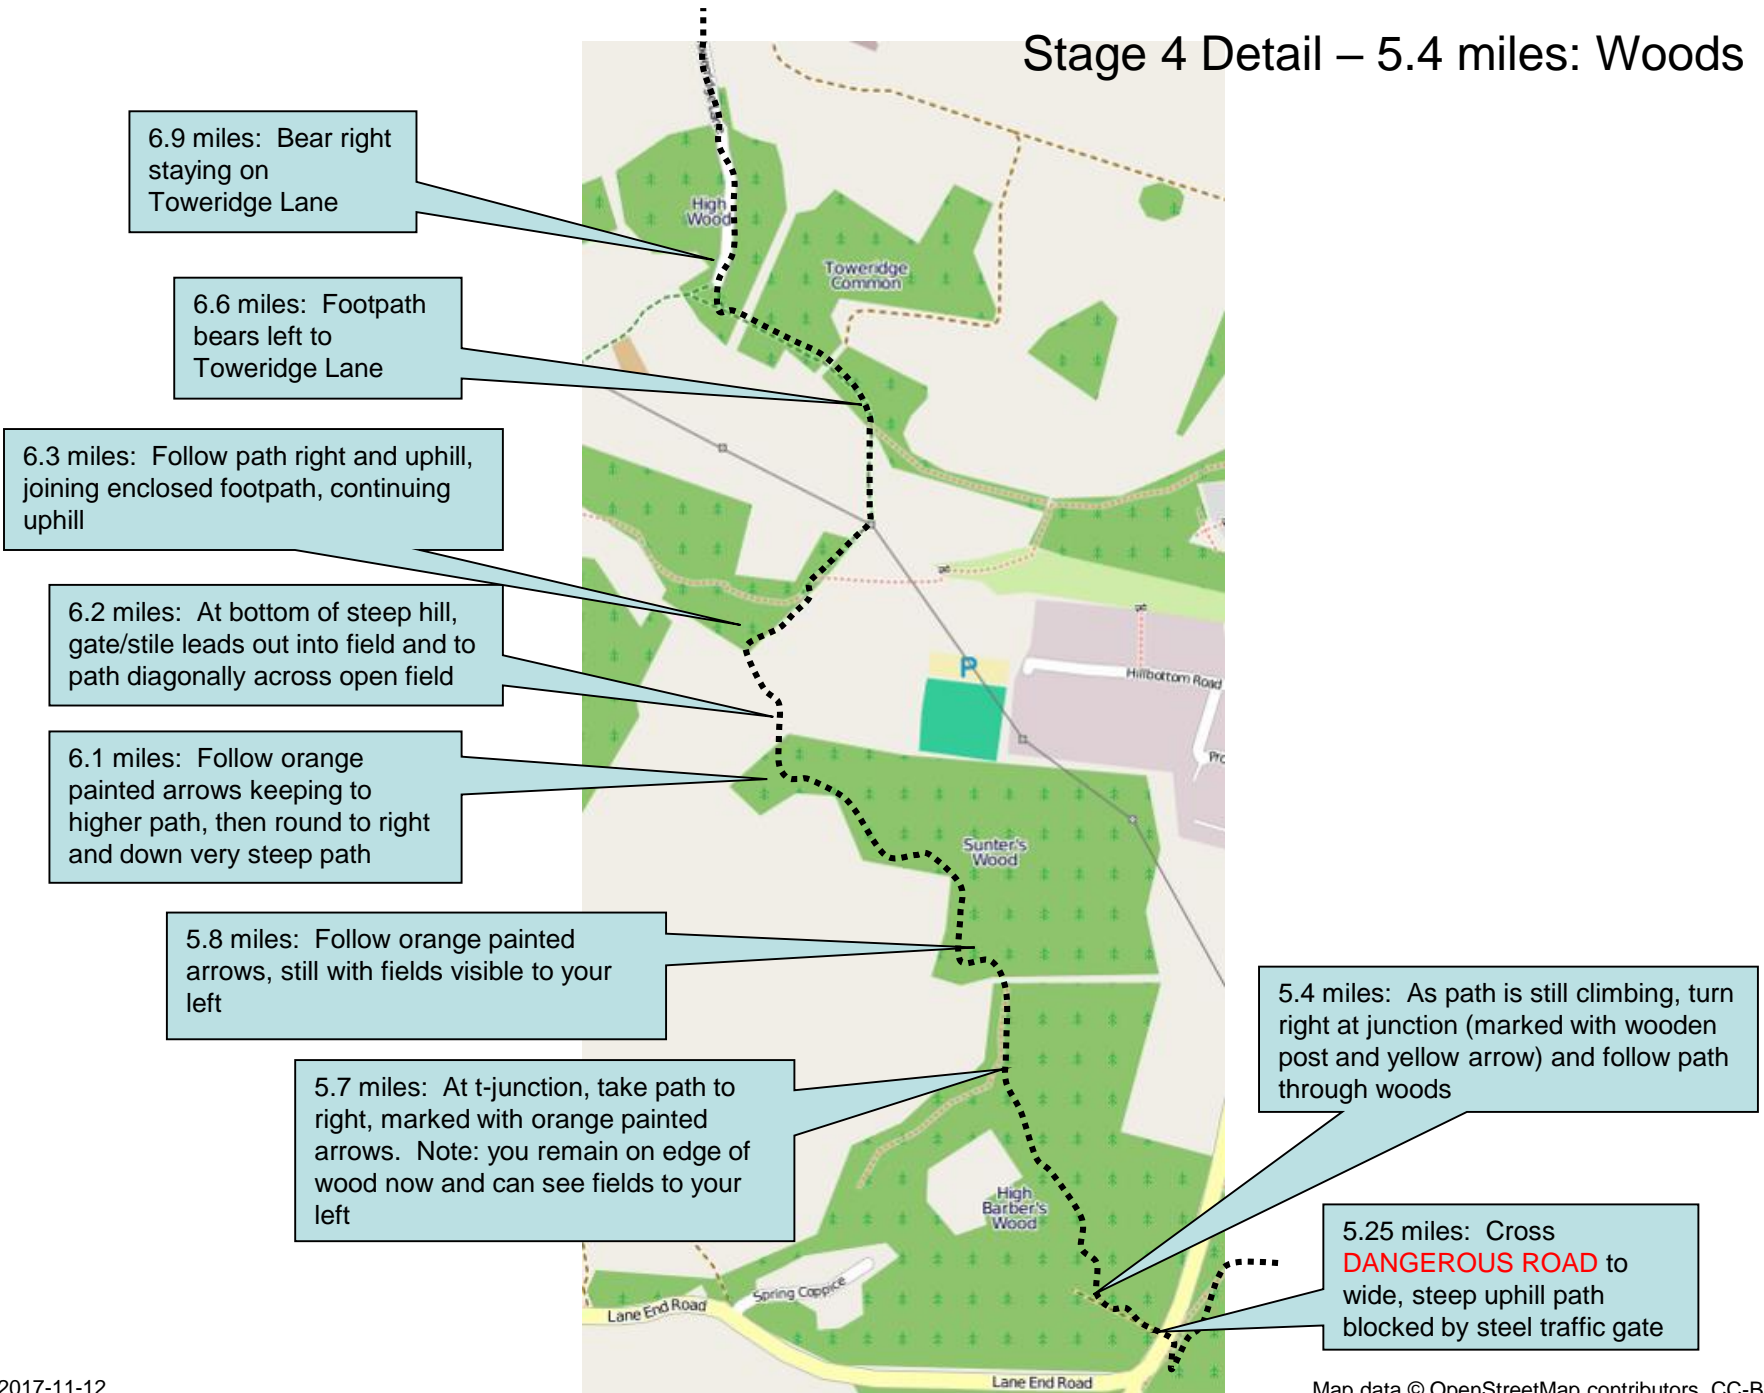

Stage 4 – Overview

Start time: 11:40 Saturday
Distance: 12.2 miles
Emergency: 07966 542315

Stage 4 Detail – 3 miles: Handy Cross

Stage 4 Detail – 4.4 miles: Booker

Stage 4 Detail – 5.4 miles: Woods

Stage 4 Detail – 7.3 miles: Toweridge Rd & Cookshall Lane

Stage 4 Detail – 9 miles: Moor Lane

Stage 4 Detail – 10 miles: Hughenden

Stage 4 Detail – 11 miles to Finish

Stage 4 – Top Tips

Race Navigation:

- The start of this stage has changed – we now start from Wycombe District Athletics.
- This is a complex and brutal stage. It is easy to get disorientated in the woods and hard to follow a map. We will try to mark the woods as best we can. The maps also don't give you a feel for the hills.
- Plenty of busy roads to cross – take care. We have amended this slightly at 4.4 miles to cross Cressex Rd later
- Please use the zebra crossing in West Wycombe at 7.8 miles

Marshals and support points:

Stage	Place	Risk	Miles	Water?	Postcode	Time	Description (please refer to map for details)
4	Handy Cross	H	3.0	Water	HP10 9QD	11:55	Over road and into field over stile Stay right on Cressex Rd, cross at roundabout & left to Gibson Rd
4	Cressex Rd / Gibson Rd	H	4.5	Water	HP12 4QX	12:00	
4	Lane End Rd	H	5.3		HP12 4EW	12:05	Across busy road to path - DANGER STOP!
4	Toweridge Rd/A40	H	7.3		HP14 3AP	12:20	Right towards West Wycombe - runners remain on RHS
4	West Wycombe village hall	M	7.5	Water	HP14 3AA	12:20	Cross zebra crossing and continue on high street on LHS
4	Cookshall Lane	H	7.9	Water	HP14 3AA	12:20	Over roundabout to lane via traffic islands
4	A4128 crossing to Boss Lane	H	11.0	Water	HP14 4PE	12:40	Over road to lane

4HL

Location (End):

Great Kingshill

Nearest Post Code HP15 6DS

Lat (WGS84) N51:40:27 (51.674150)

Long (WGS84) W0:44:05 (-0.734779)

LR SU875980