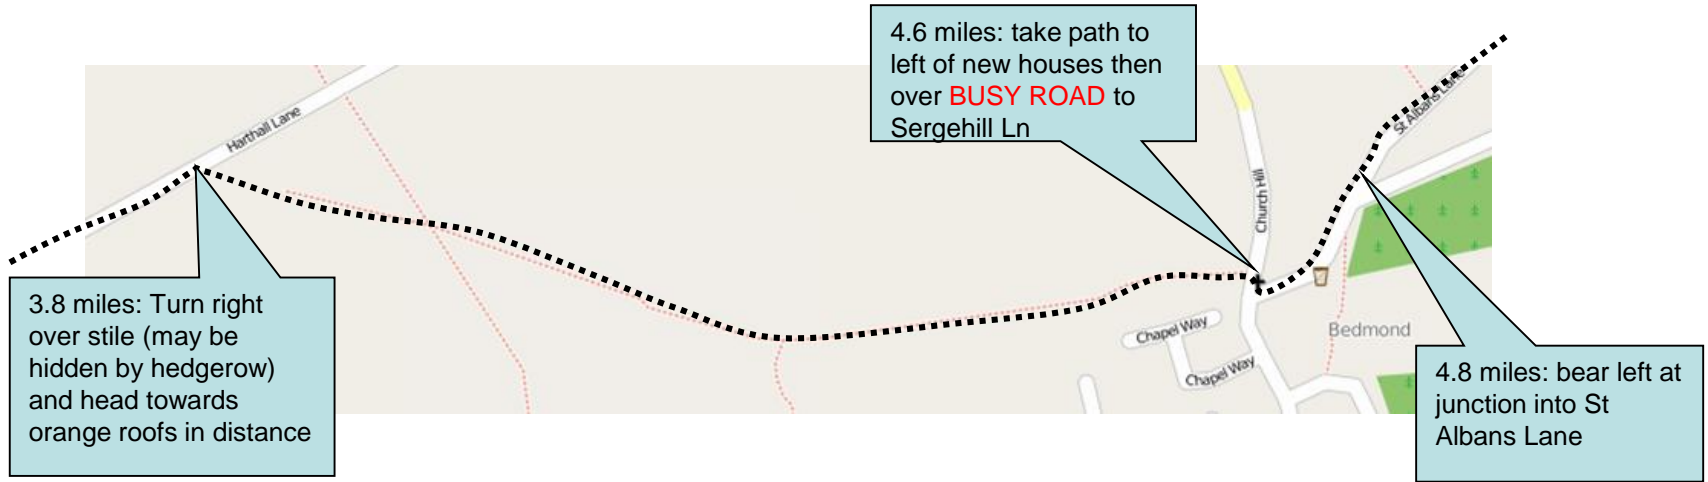

Stage 6 Detail – 4 miles: Bedmond