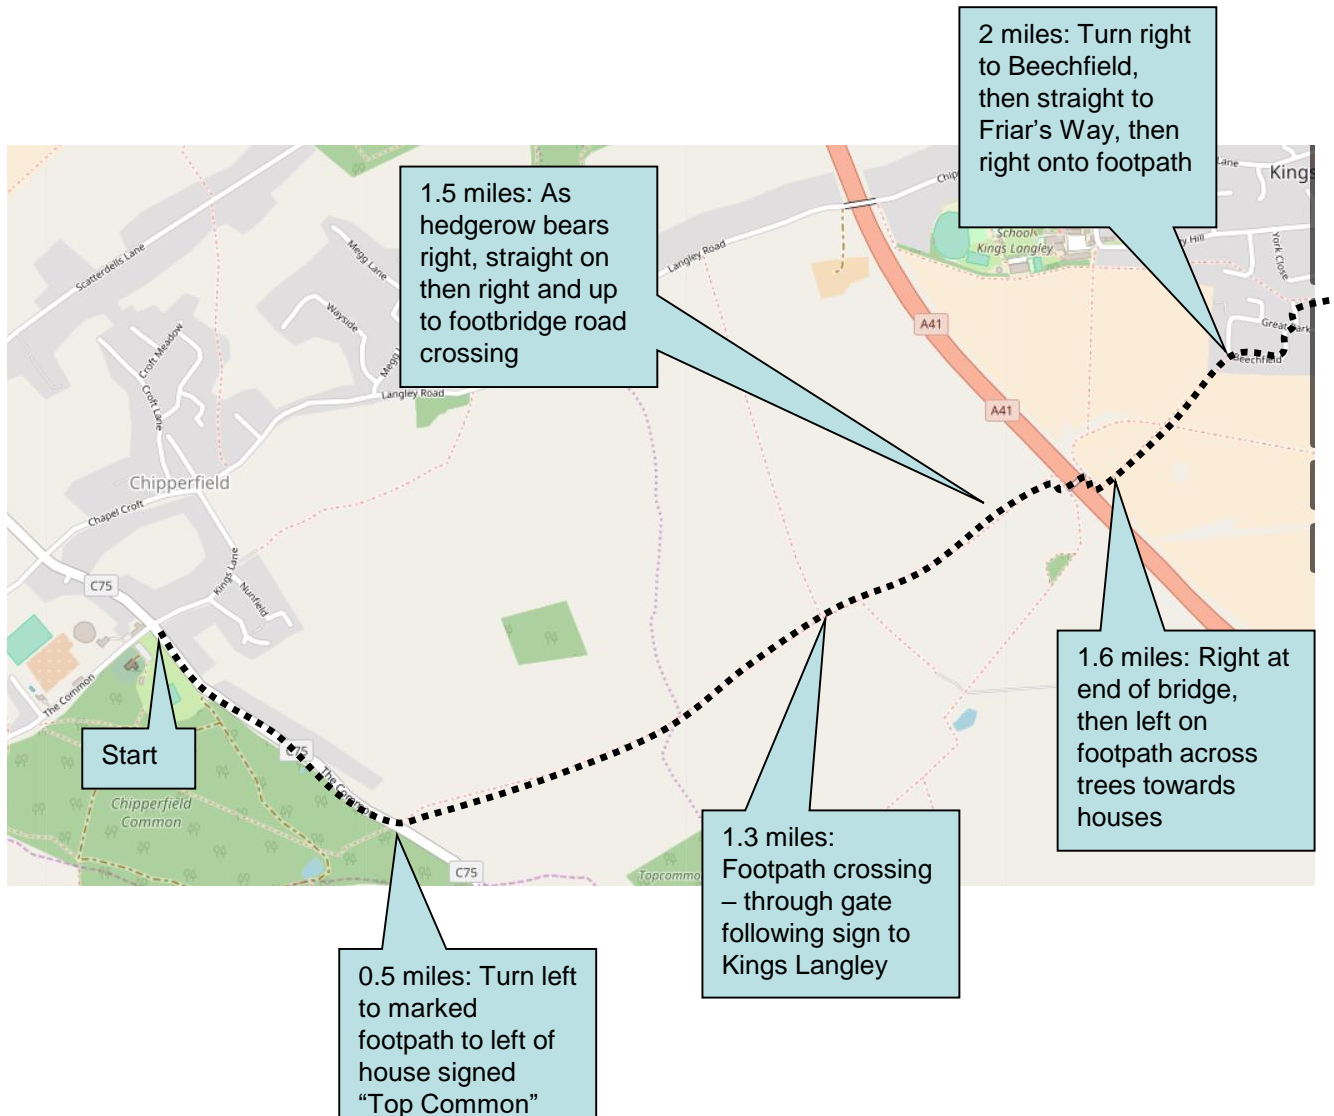

Stage 6 Detail – Start