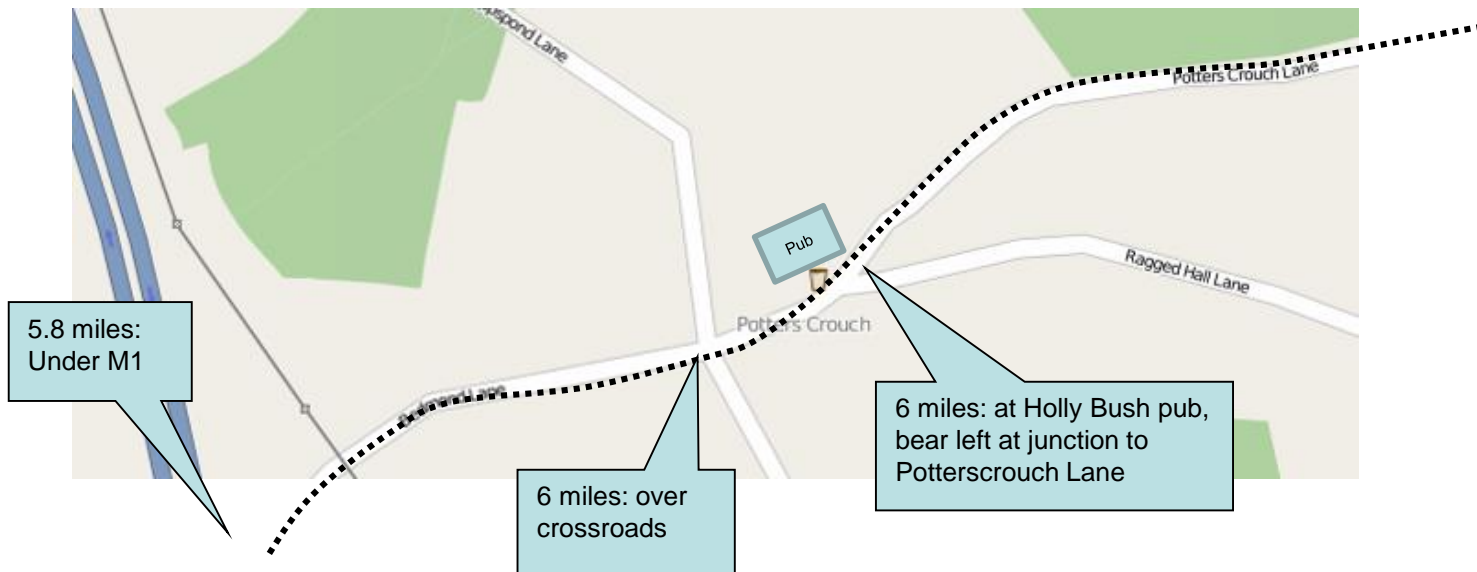

Stage 6 Detail – 7 miles: St Albans

Stage 6 – Top Tips

- **THIS ROUTE HAS CHANGED!** The first 2 miles are new.
- **Race Navigation:** This is one of the trickiest stages navigationally, with a series of fiddly turns in Kings Langley and then in St Albans. The opening 2 miles also have 11 kissing gates – please be patient.
- The stile at 3.8 miles is hidden in a hedgerow and hard to spot, and to mark. Look out for chalk on the road.
- Road crossings at 4.6 miles and 6 miles need care, and you need to be patient crossing King Harry Lane near the end, no matter how near the end of the race it is.
- **Marshal and support points:**

Stage	Place	Risk	Miles	Water?	Postcode	Time	Description (please refer to map for details)
6	Turn off road to footpath	L	0.5		WD4 9JQ	14:02	Guide left to path
6	Church Rd crossing	H	2.1		WD4 8JR	14:10	Across busy urban road
6	Primrose Hill crossing	M	2.8	Water	WD4 8HS	14:15	Across road and onto narrow path
6	Sergehill Lane crossing	H	4.6		WD5 0RW	14:25	Across busy road
6	Potters Crouch	M	6.1	Water	AL2 3NN	14:30	Across quiet crossroads
6	Field towards houses	L	7.2		AL3 4JW	14:35	Right to field
6	King Harry Lane	H	7.6		AL3 4HX	14:40	Cross via pelican crossing into park

Location (Start):

Chipperfield

Nearest Post Code WD4 9BS

Lat (WGS84) N51:42:14 (51.703786)

Long (WGS84) W0:29:30 (-0.491695)

LR TL043016

Hospital:

Watford General

Vicarage Road,

Watford WD18 0HB

Location (End):

St Albans

Nearest Post Code AL1 1HR

Lat (WGS84) N51:44:46 (51.746247)

Long (WGS84) W0:20:35 (-0.342919)

LR TL144065