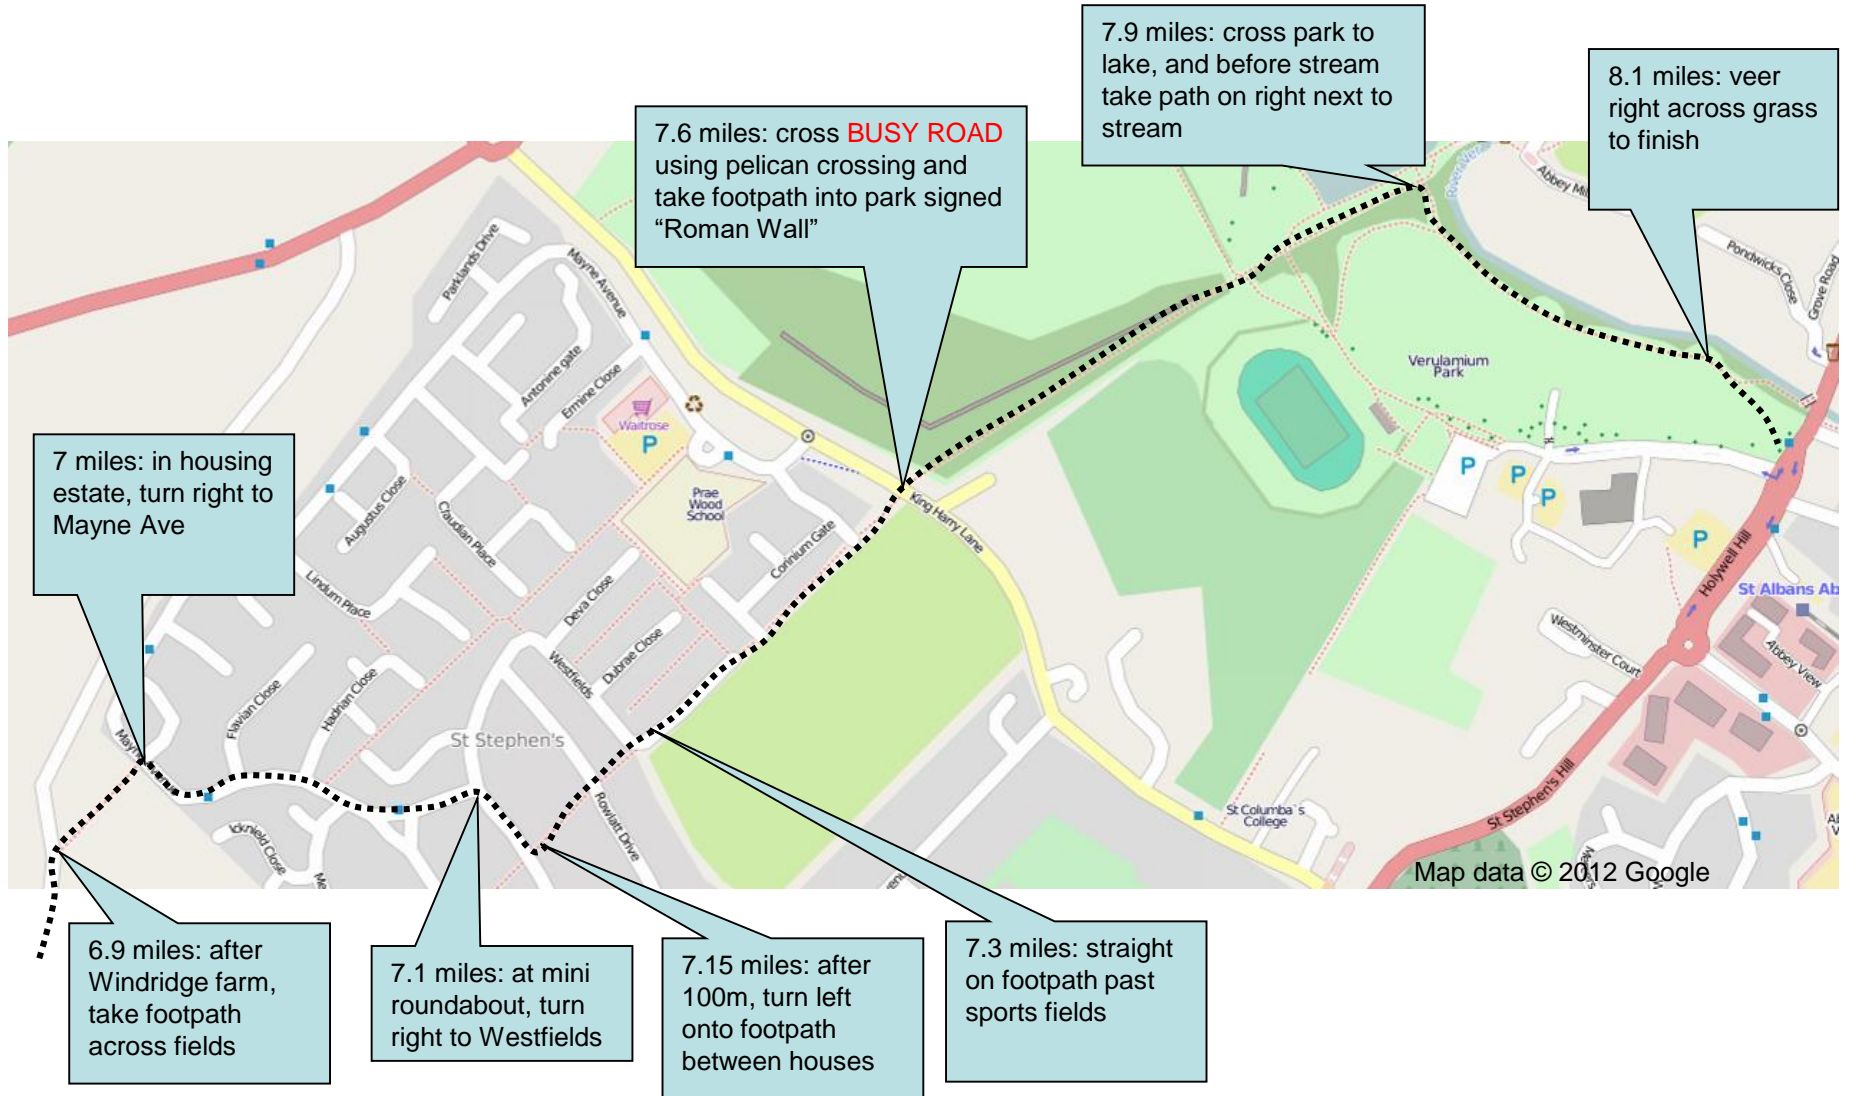

Stage 6 Detail – 7 miles: St Albans

Stage 6 – Top Tips

- **THIS ROUTE HAS CHANGED!** The first 2 miles are new.
- **Race Navigation:** This is one of the trickiest stages navigationally, with a series of fiddly turns in Kings Langley and then in St Albans. The opening 2 miles also have 11 kissing gates – please be patient.
- The stile at 3.8 miles is hidden in a hedgerow and hard to spot, and to mark. Look out for chalk on the road.
- Road crossings at 4.6 miles and 6 miles need care, and you need to be patient crossing King Harry Lane near the end, no matter how near the end of the race it is.
- **Marshal and support points:**

Stage	Place	Risk	Miles	Water?	Postcode	Time	Description (please refer to map for details)
6	Turn off road to footpath	L	0.5		WD4 9JQ	14:02	Guide left to path
6	Church Rd crossing	H	2.1		WD4 8JR	14:10	Across busy urban road
6	Primrose Hill crossing	M	2.8	Water	WD4 8HS	14:15	Across road and onto narrow path
6	Sergehill Lane crossing	H	4.6		WD5 0RW	14:25	Across busy road
6	Potters Crouch	M	6.1	Water	AL2 3NN	14:30	Across quiet crossroads
6	Field towards houses	L	7.2		AL3 4JW	14:35	Right to field
6	King Harry Lane	H	7.6		AL3 4HX	14:40	Cross via pelican crossing into park

Location (Start):

Chipperfield

Nearest Post Code WD4 9BS

Lat (WGS84) N51:42:14 (51.703786)

Long (WGS84) W0:29:30 (-0.491695)

LR TL043016

Hospital:

Watford General

Vicarage Road,

Watford WD18 0HB

Location (End):

St Albans

Nearest Post Code AL1 1HR

Lat (WGS84) N51:44:46 (51.746247)

Long (WGS84) W0:20:35 (-0.342919)

LR TL144065