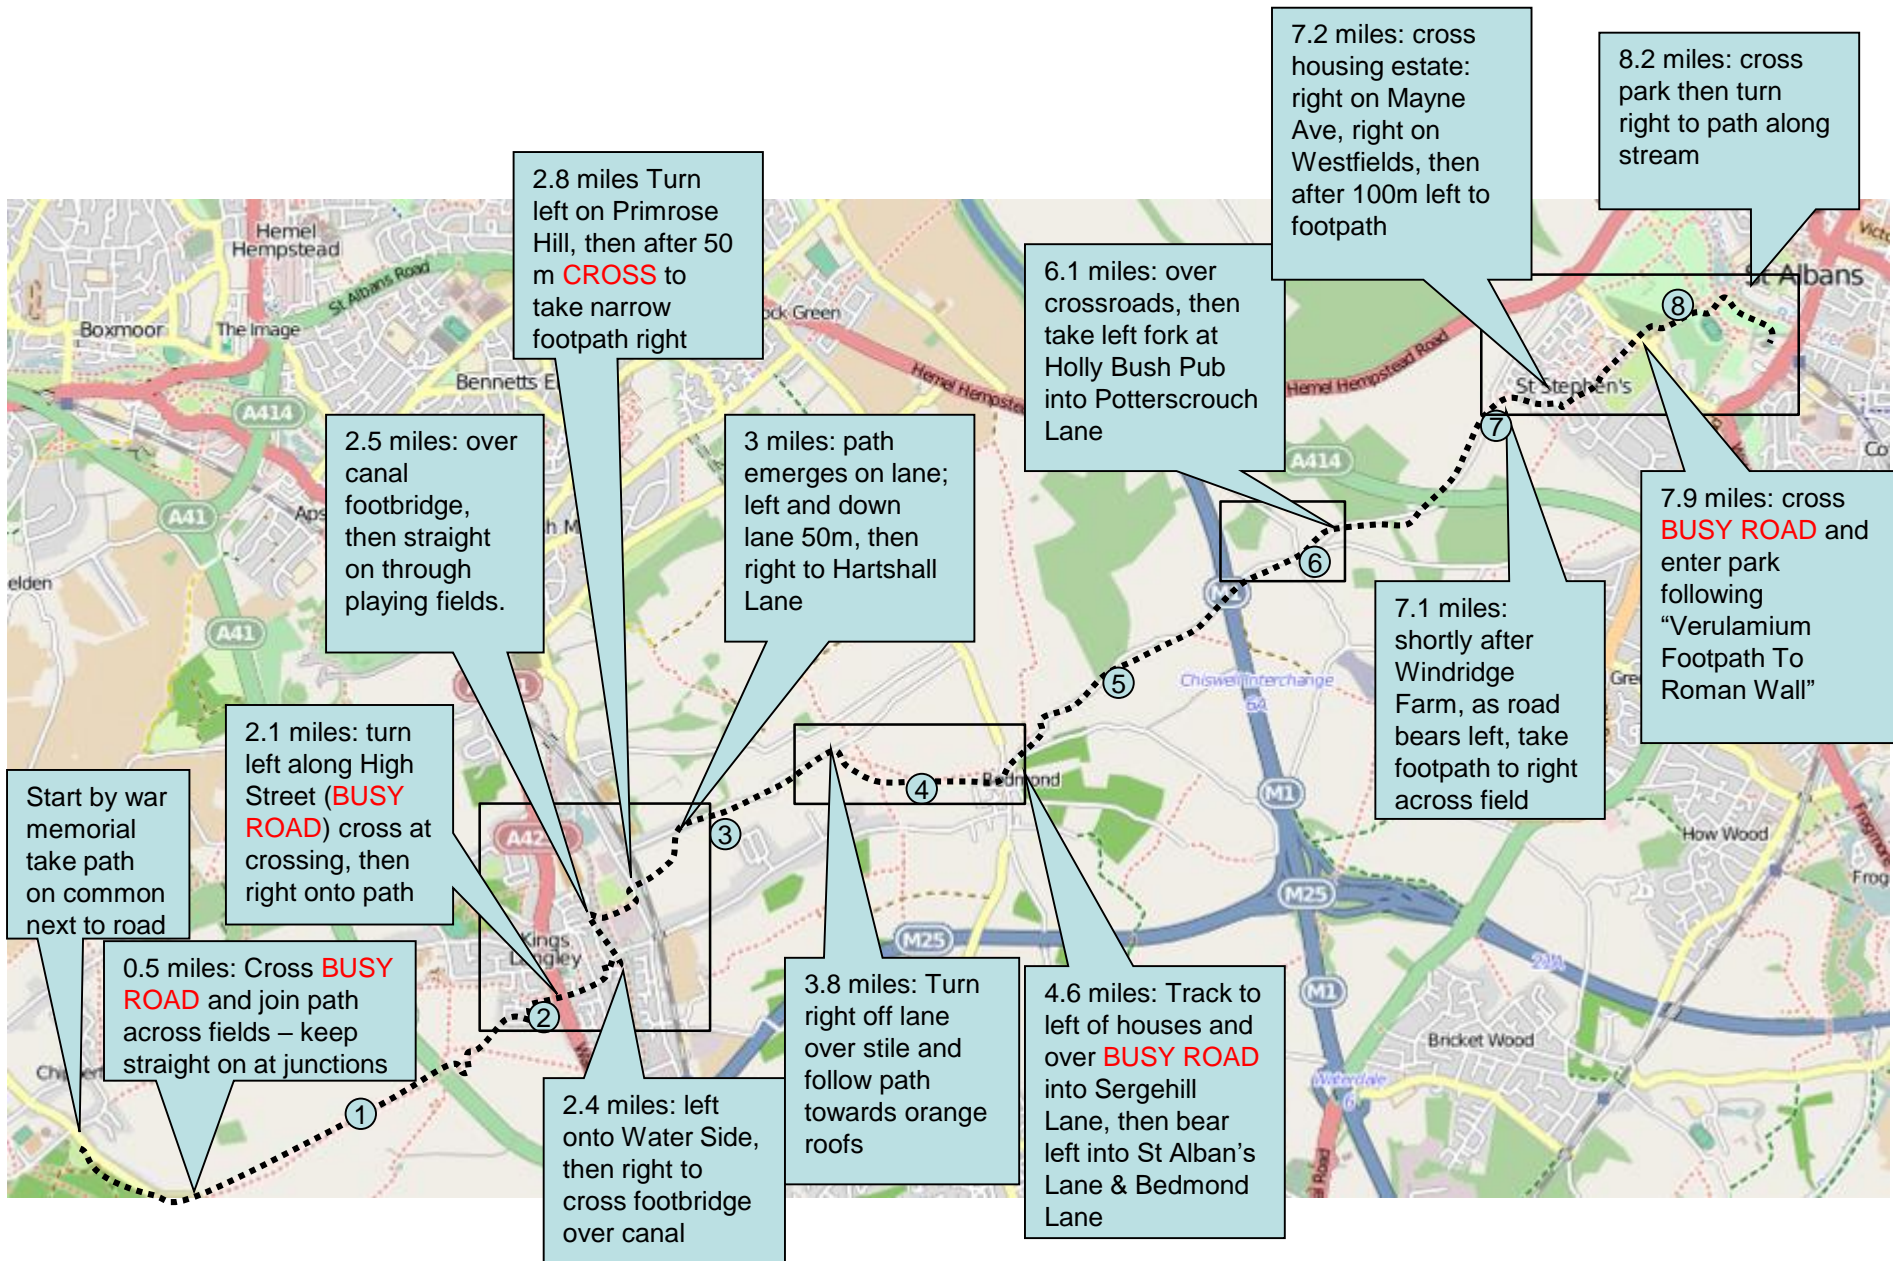

Stage 6 – Overview

Start time: 14:08 Saturday
Distance: 8.4 miles
Emergency: 07966 542315