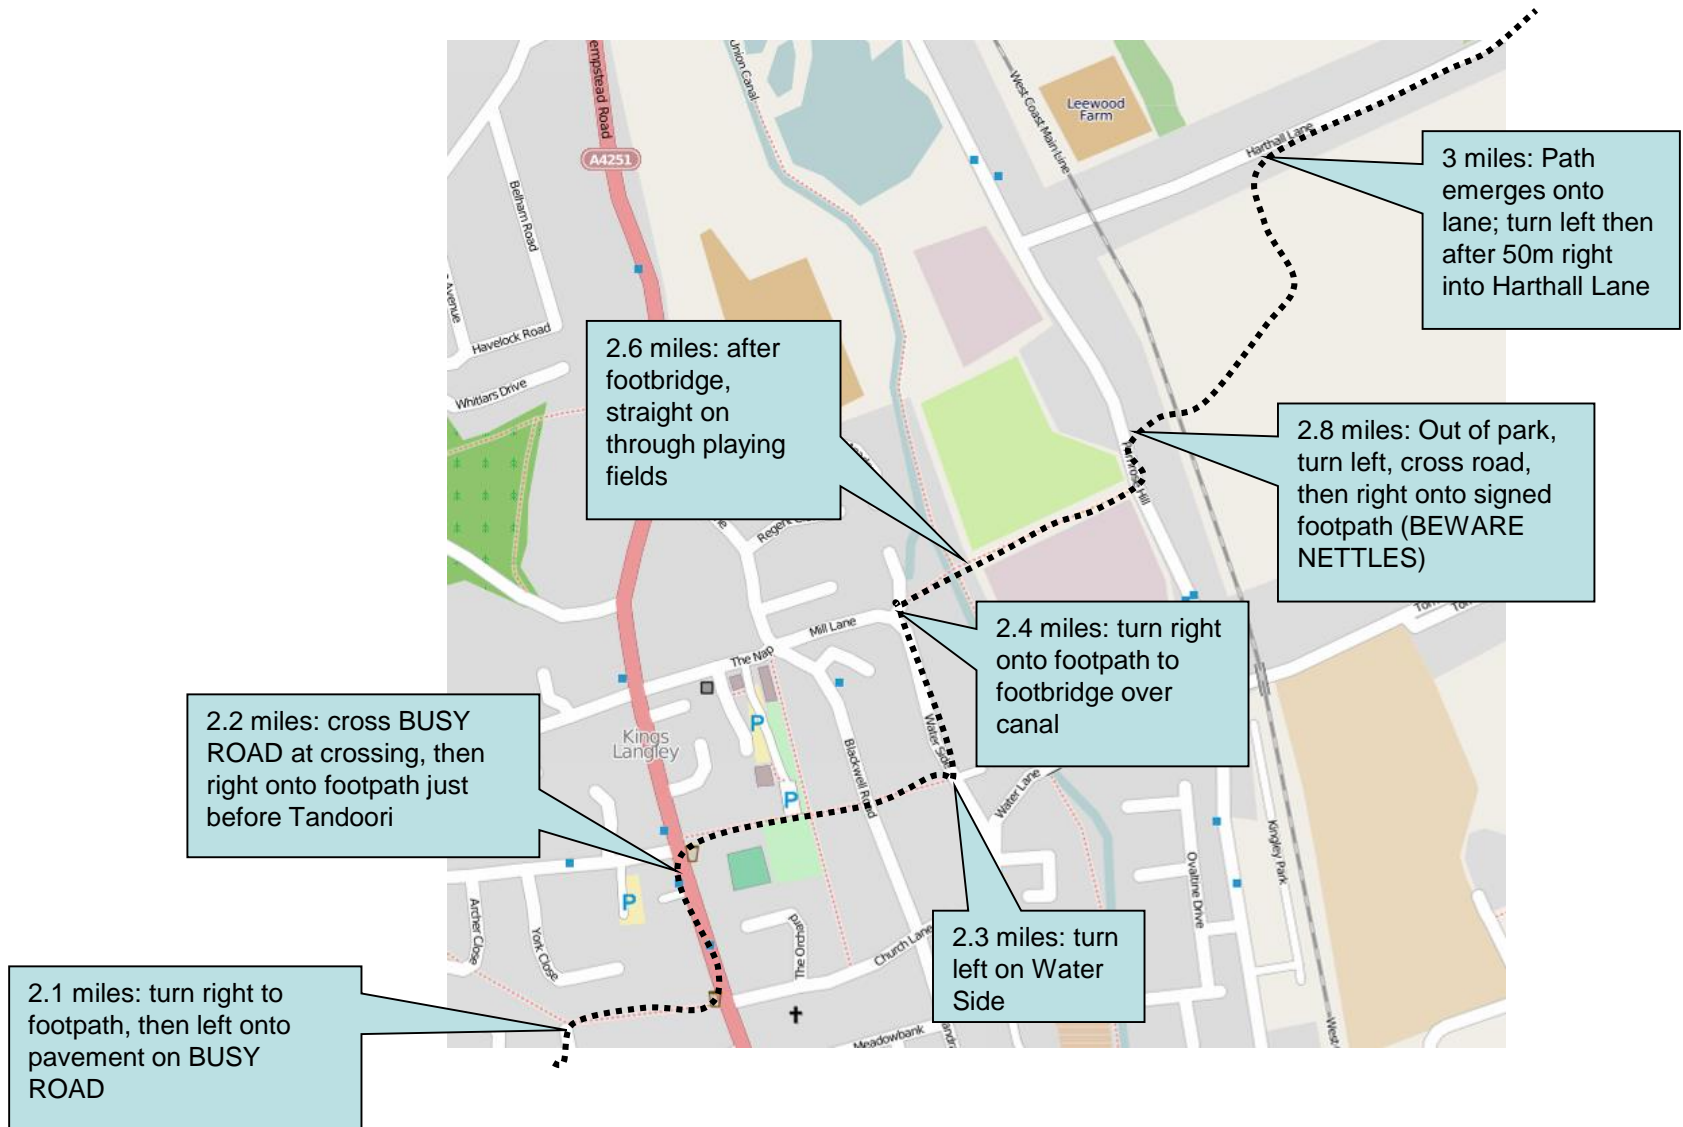

Stage 6 Detail – 2 miles: Kings Langley