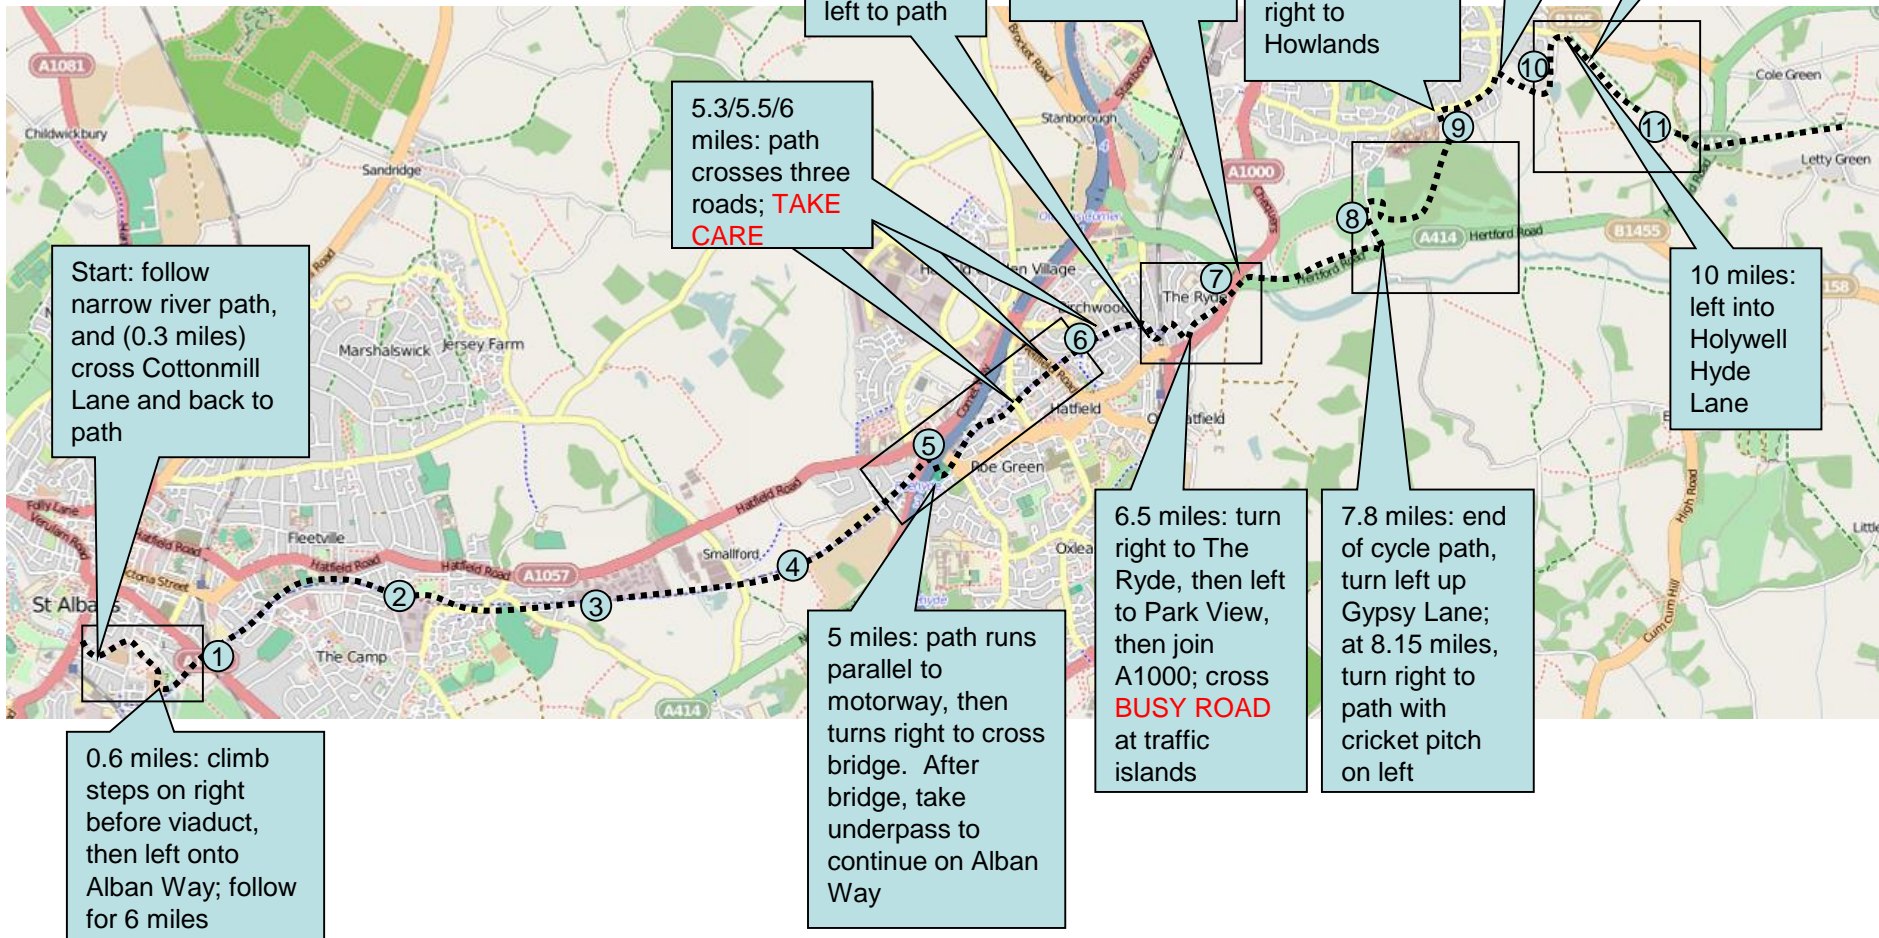

Start time: 14:56 Saturday  
Distance: 12 miles  
Emergency: 07966 542315

# Stage 7 Detail – Alban Way

Start:  
narrow path  
by stream

0.1 miles:  
cross  
Cottonmill  
Lane

5 miles: path  
goes up to road  
bridge, over,  
then down to  
right and under

5.3 miles: path  
crosses three  
roads and  
continues over

0.3 miles: climb  
steps to viaduct  
and turn left to  
Alban Way

Stage	Place	Risk	Miles	Water?	Postcode	Time	Description (please refer to map for details)
7	Cottonmill Lane crossing	M	0.3		AL1 1HJ	14:55	Across lane and back onto Ver Path
7	Hatfield underpass	L	5.0	Water	AL10 0SQ	15:20	Bridge over motorway, then right to subway for Alban Way
7	St Albans Rd West crossing	M	5.3		AL10 0FH	15:25	Alban way crosses minor road
7	Lemsford Rd crossing	M	5.4		AL10 0DL	15:25	Alban way crosses minor road
7	Ground Lane road crossing	M	6.0		AL10 0QH	15:25	Alban way crosses minor road
7	A1000 crossing	H	7.0	Water	AL9 5HW	15:30	Cross A1000 using traffic island, before A414 bridge
7	Cole Green Way start	L	10.3	Water	AL7 3DQ	15:45	Turn on verge from Holywell Hyde Lane into Cole Green Lane and way