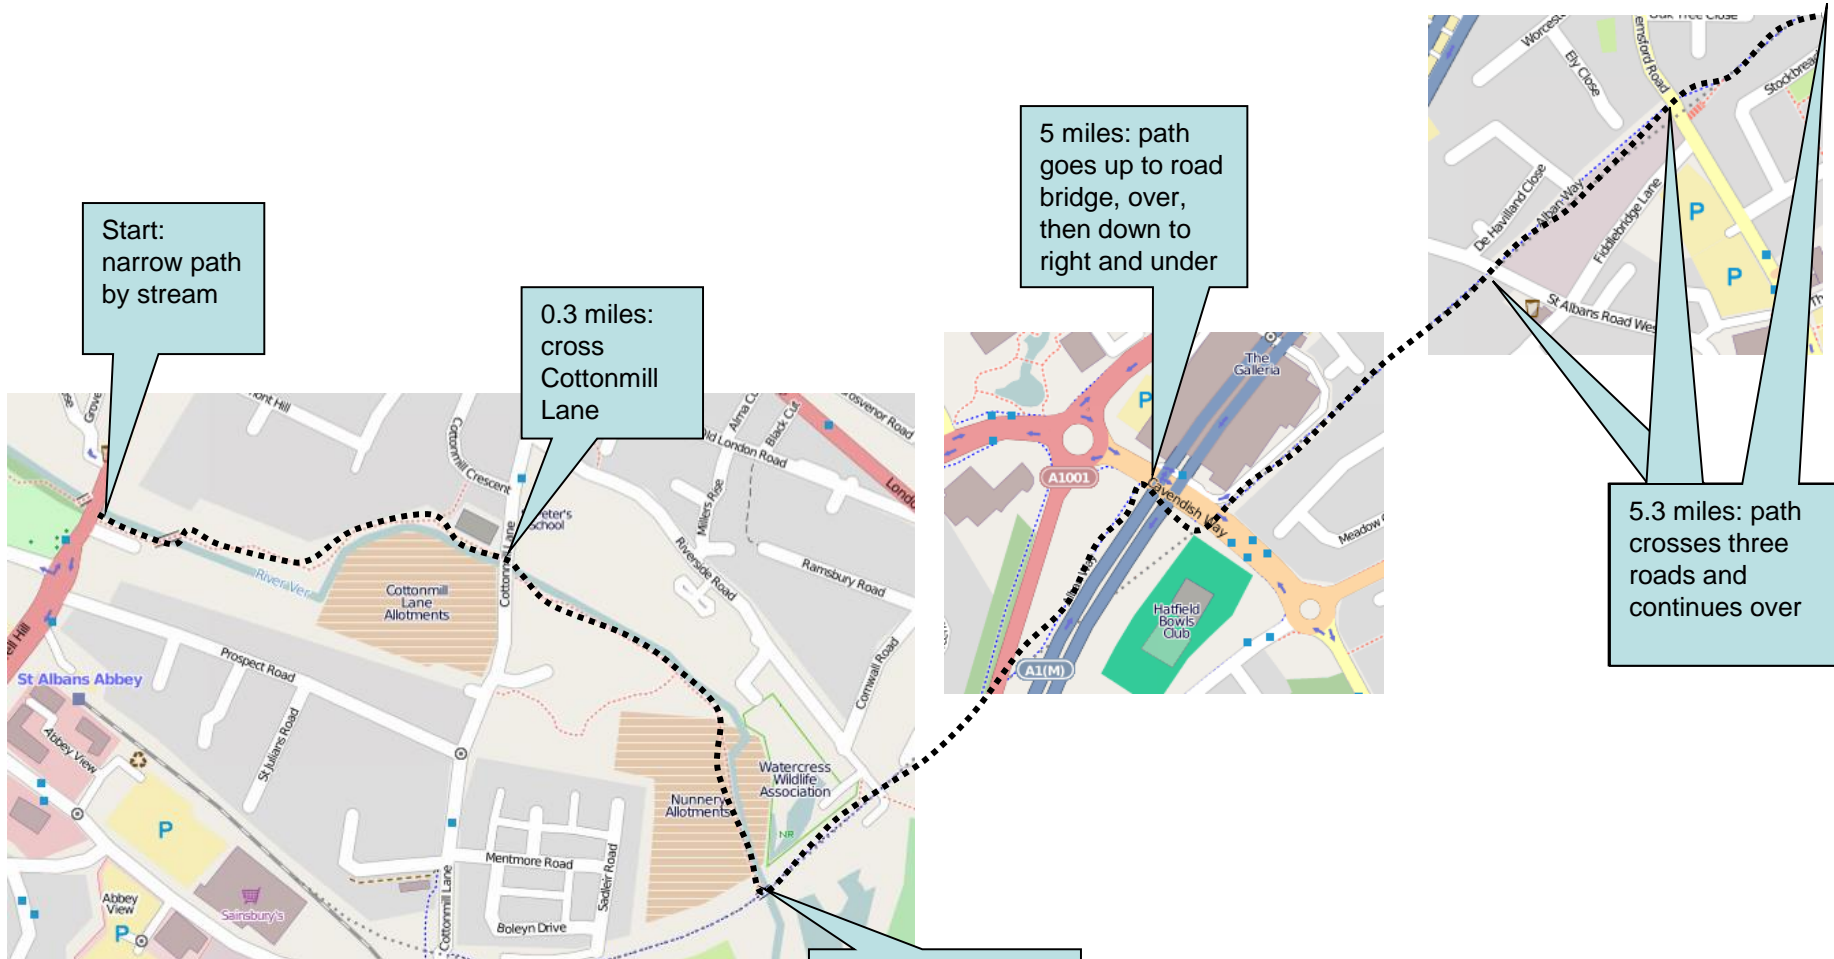

# Stage 7 Detail – Alban Way

Start:  
narrow path  
by stream

0.3 miles:  
cross  
Cottonmill  
Lane

5 miles: path  
goes up to road  
bridge, over,  
then down to  
right and under

5.3 miles: path  
crosses three  
roads and  
continues over

0.7 miles: climb  
steps to viaduct  
and turn left to  
Alban Way

## Stage 7 Detail – 6.4 miles: Hatfield

# Stage 7– Top Tips

- **Navigation:** There are some turns through Hatfield, but the major challenge is Commons Wood at 8.25 miles; this can be disorientating. Please follow the detailed map.
- Take real care crossing the A1000 out of Hatfield at 7 miles.
- **Marshal and Support Points:**