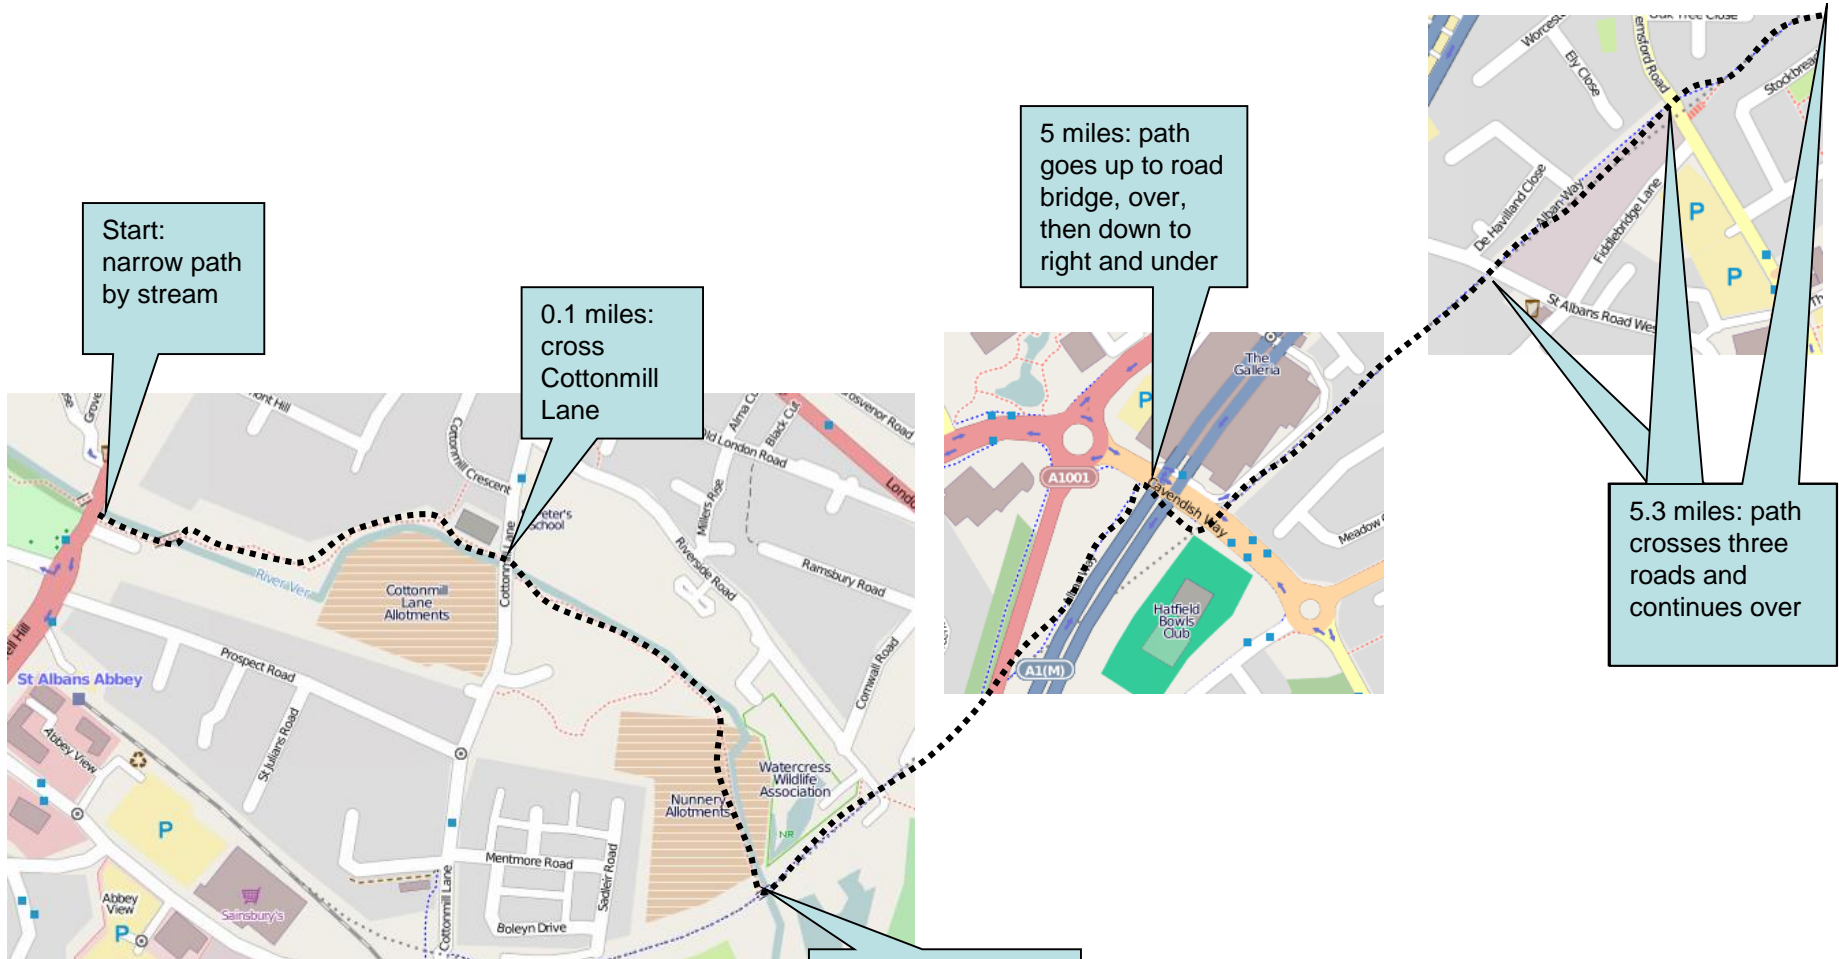

# Stage 7 Detail – Alban Way

Start:  
narrow path  
by stream

0.1 miles:  
cross  
Cottonmill  
Lane

5 miles: path  
goes up to road  
bridge, over,  
then down to  
right and under

5.3 miles: path  
crosses three  
roads and  
continues over

0.3 miles: climb  
steps to viaduct  
and turn left to  
Alban Way

## Stage 7 Detail – 6.4 miles: Hatfield

Stage	Place	Risk	Miles	Water?	Postcode	Time	Description (please refer to map for details)
7	Cottonmill Lane crossing	M	0.3		AL1 1HJ	14:55	Across lane and back onto Ver Path
7	Hatfield underpass	L	5.0	Water	AL10 0SQ	15:20	Bridge over motorway, then right to subway for Alban Way
7	St Albans Rd West crossing	M	5.3		AL10 0FH	15:25	Alban way crosses minor road
7	Lemsford Rd crossing	M	5.4		AL10 0DL	15:25	Alban way crosses minor road
7	Ground Lane road crossing	M	6.0		AL10 0QH	15:25	Alban way crosses minor road
7	A1000 crossing	H	7.0	Water	AL9 5HW	15:30	Cross A1000 using traffic island, before A414 bridge
7	Cole Green Way start	L	10.3	Water	AL7 3DQ	15:45	Turn on verge from Holywell Hyde Lane into Cole Green Lane and way