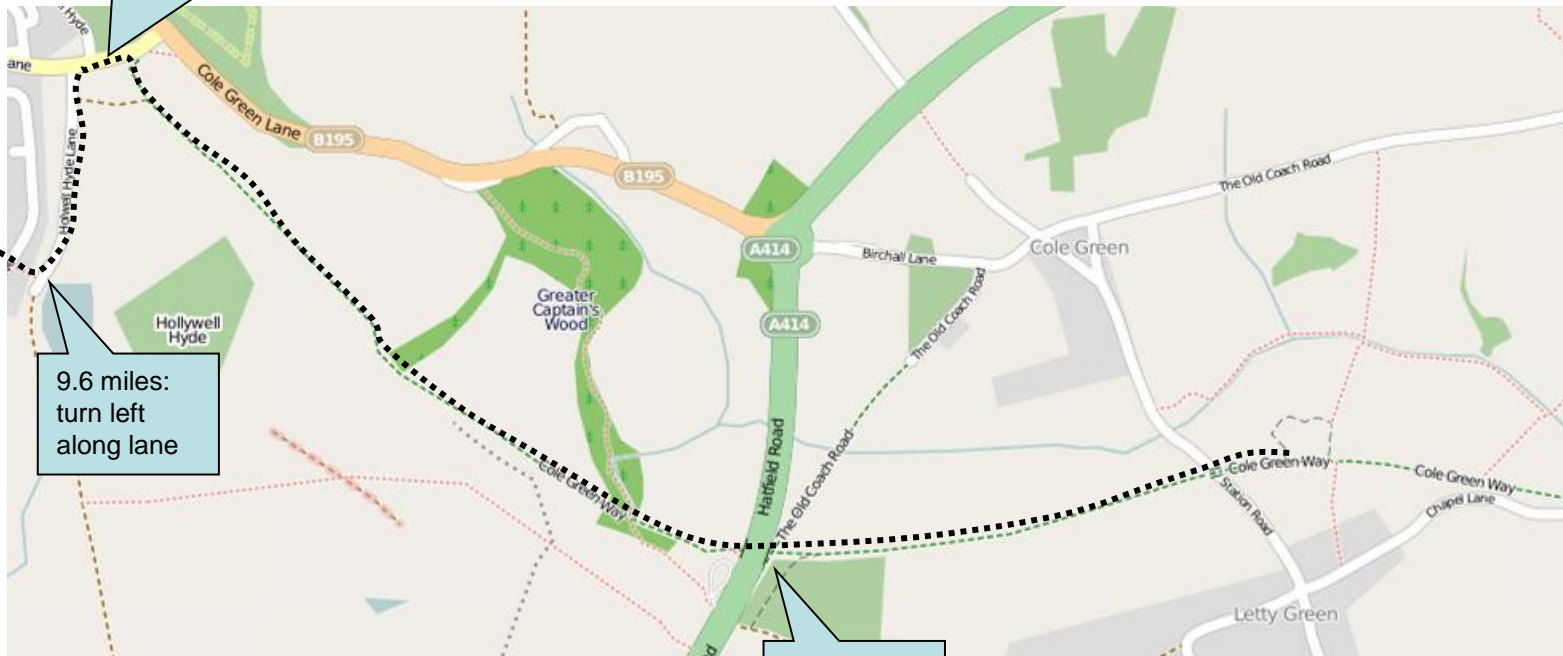

# Stage 7 Detail – 8 miles: Commons Wood

# Stage 7 Detail – 10 miles to Finish

9.9 miles: turn right at junction and right again into Cole Green Way

9.6 miles: turn left along lane

11 miles: straight on under road

# Stage 7– Top Tips

- **Navigation:** There are some turns through Hatfield, but the major challenge is Commons Wood at 8.25 miles; this can be disorientating. Please follow the detailed map.
- Take real care crossing the A1000 out of Hatfield at 7 miles.
- **Marshal and Support Points:**

Location (Start):

**St Albans**

Nearest Post Code AL1 1HR

Lat (WGS84) N51:44:46 (51.746247)

Long (WGS84) W0:20:35 (-0.342919)

LR TL144065

**Hospital:**

Queen Elizabeth 1 Hospital