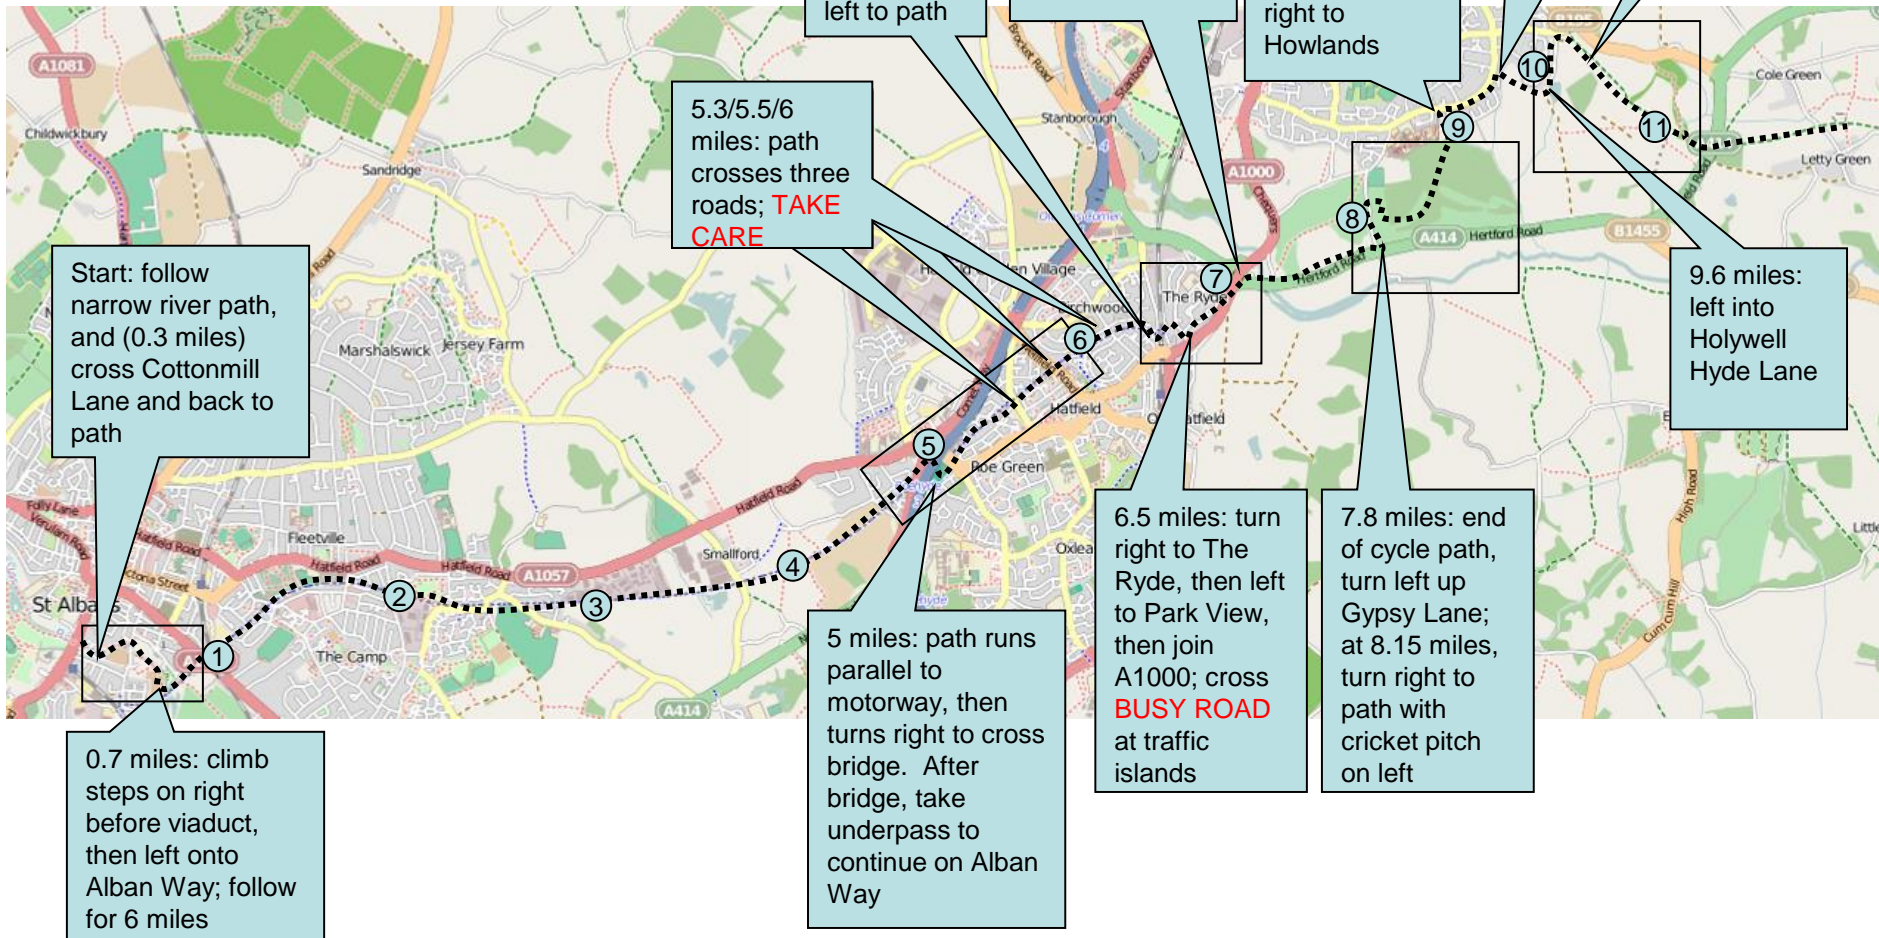

Start time: 14:56 Saturday  
Distance: 11.6 miles  
Emergency: 07966 542315

# Stage 7 Detail – Alban Way

Start:  
narrow path  
by stream

0.3 miles:  
cross  
Cottonmill  
Lane

5 miles: path  
goes up to road  
bridge, over,  
then down to  
right and under

5.3 miles: path  
crosses three  
roads and  
continues over

0.7 miles: climb  
steps to viaduct  
and turn left to  
Alban Way

# Stage 7– Top Tips

- **Navigation:** There are some turns through Hatfield, but the major challenge is Commons Wood at 8.25 miles; this can be disorientating. Please follow the detailed map.
- Take real care crossing the A1000 out of Hatfield at 7 miles.
- **Marshal and Support Points:**