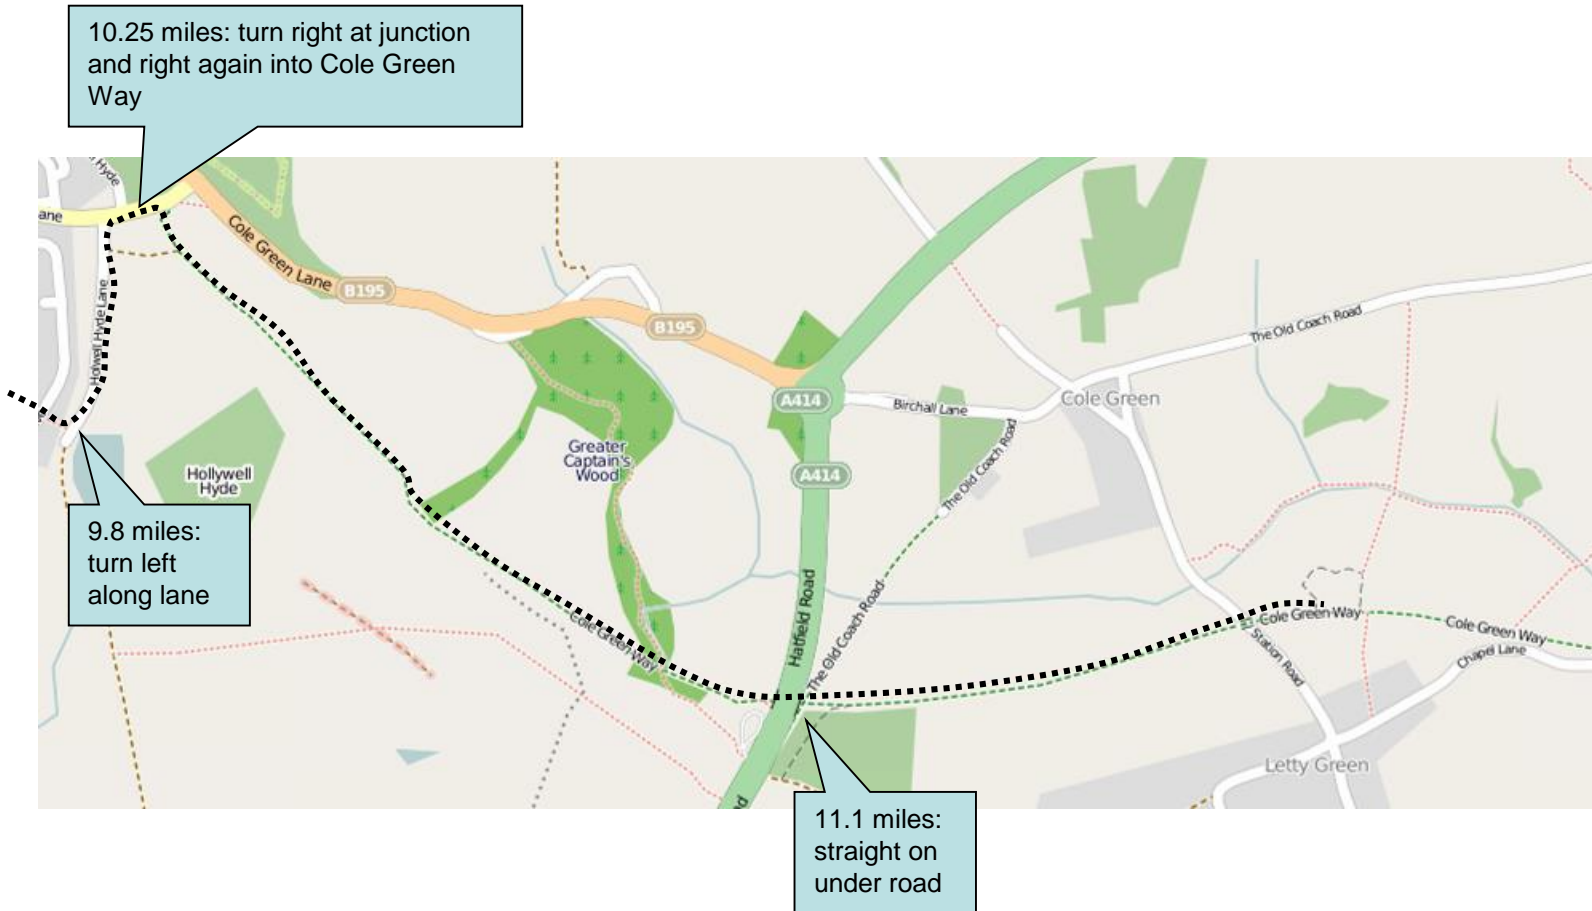

0.3 miles: climb  
steps to viaduct  
and turn left to  
Alban Way

## Stage 7 Detail – 6.4 miles: Hatfield

## Stage 7 Detail – 10 miles to Finish

# Stage 7– Top Tips

- **Navigation:** There are some turns through Hatfield, but the major challenge is Commons Wood at 8.25 miles; this can be disorientating. Please follow the detailed map.
- Take real care crossing the A1000 out of Hatfield at 7 miles.
- **Marshal and Support Points:**