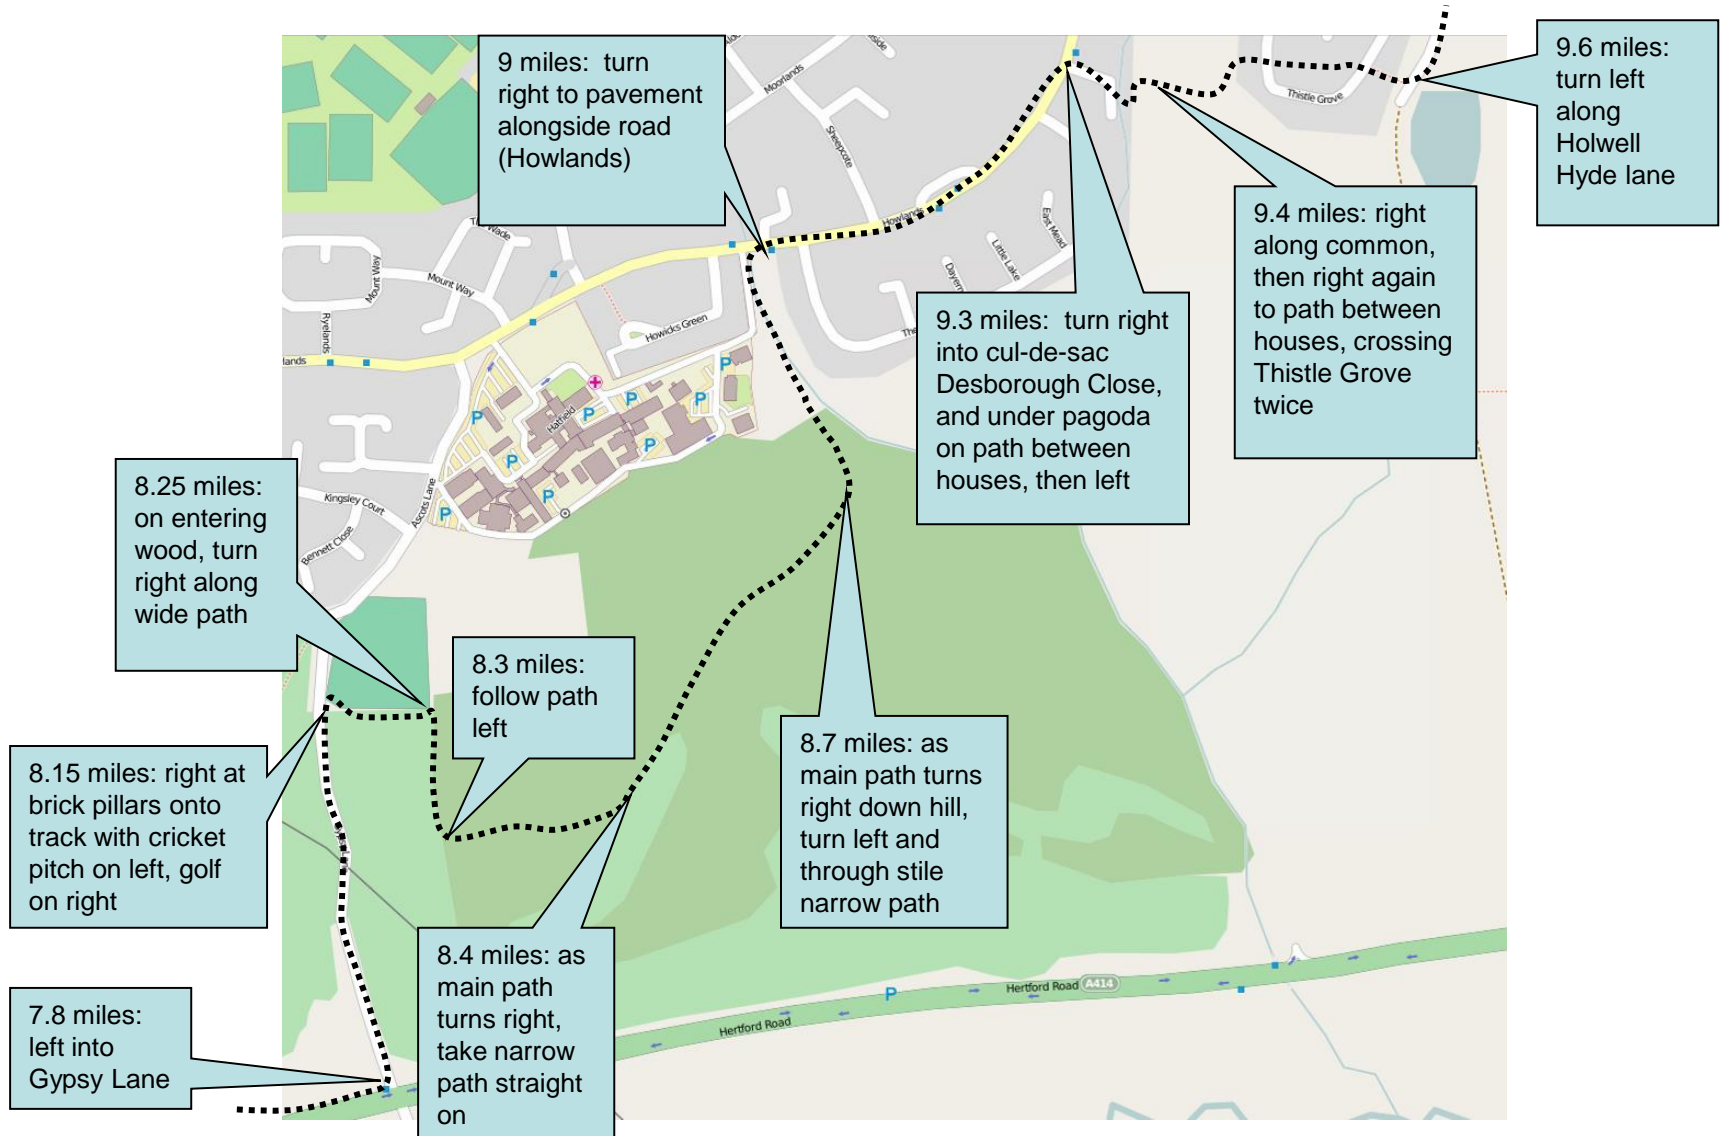

Stage 7 Detail – 8 miles: Commons Wood