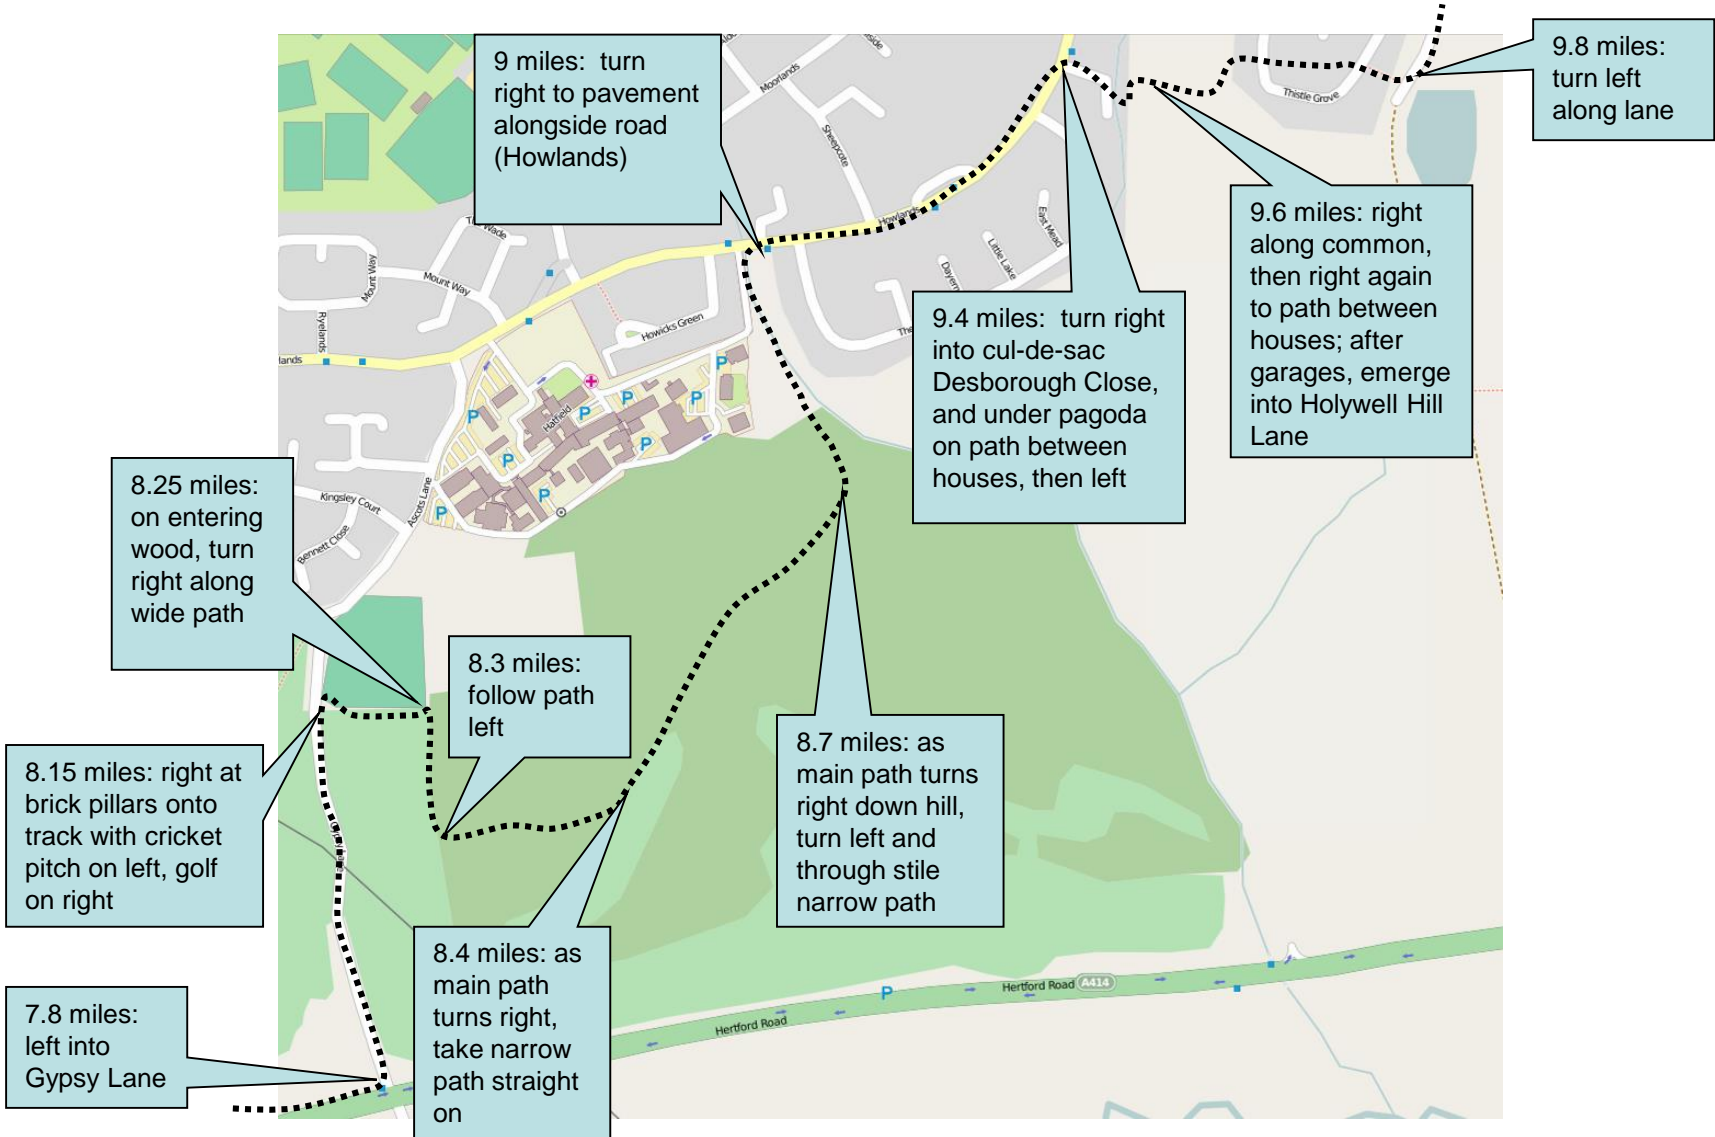

Stage 7 Detail – 8 miles: Commons Wood