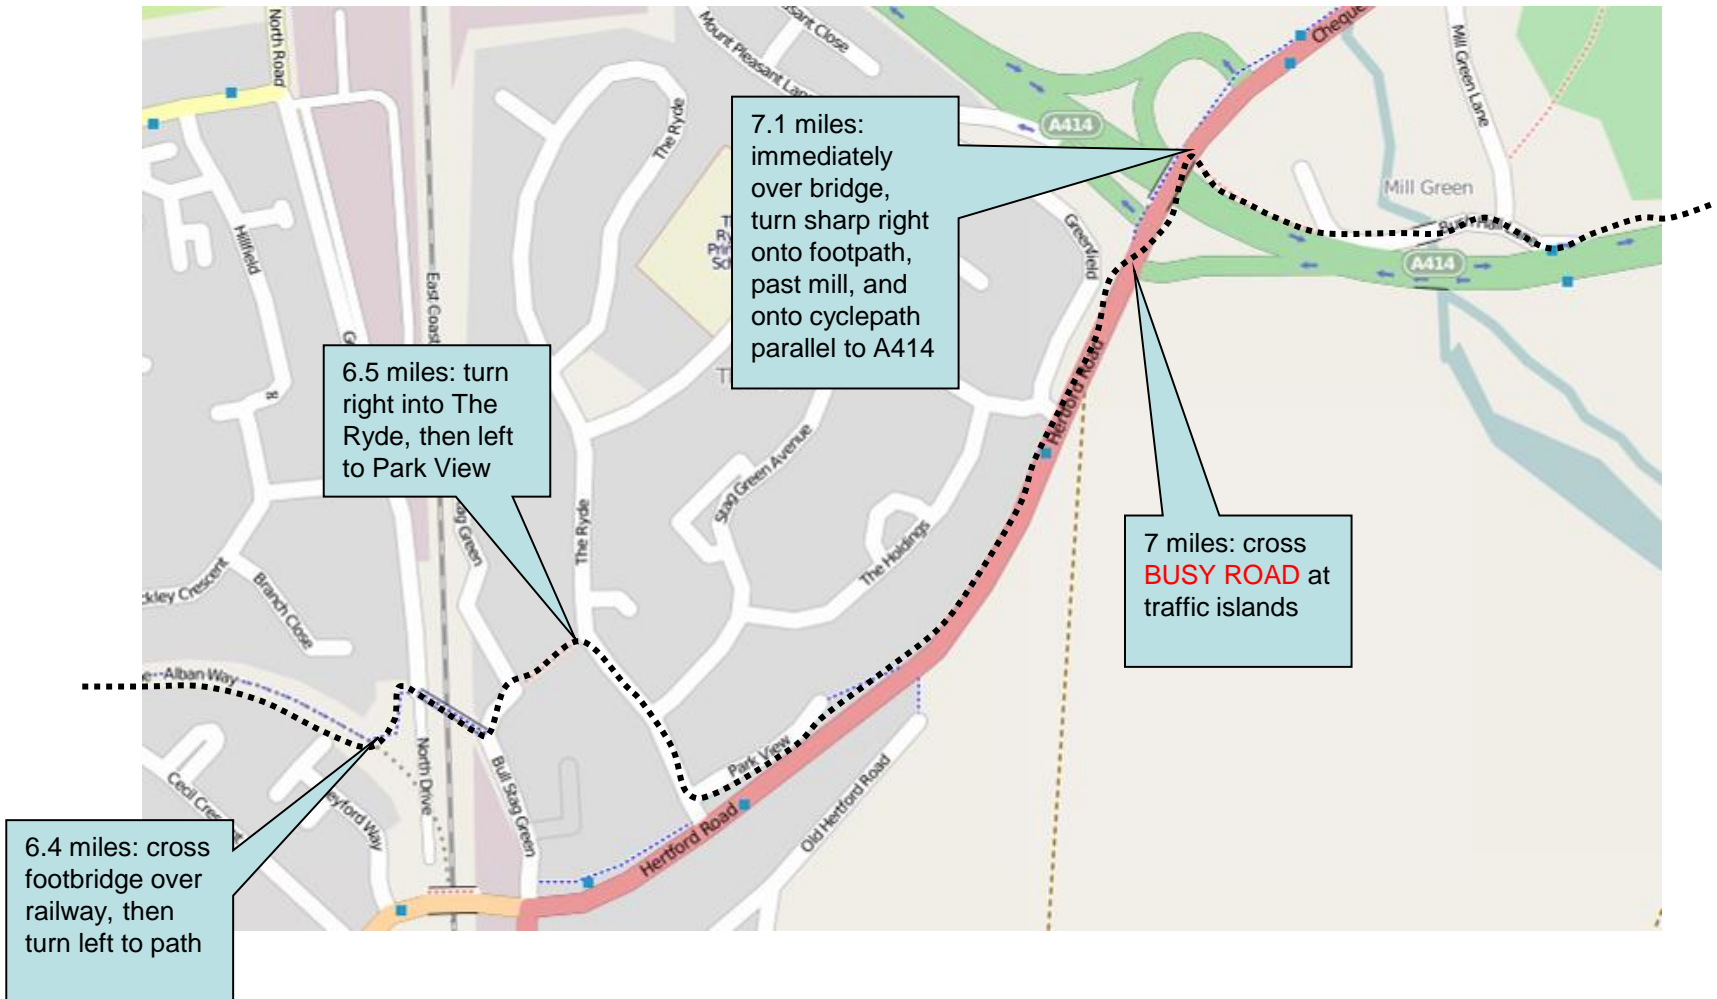

# Stage 7 Detail – Alban Way

Start:  
narrow path  
by stream

0.3 miles:  
cross  
Cottonmill  
Lane

5 miles: path  
goes up to road  
bridge, over,  
then down to  
right and under

5.3 miles: path  
crosses three  
roads and  
continues over

0.7 miles: climb  
steps to viaduct  
and turn left to  
Alban Way

## Stage 7 Detail – 6.4 miles: Hatfield

# Stage 7– Top Tips

- **Navigation:** There are some turns through Hatfield, but the major challenge is Commons Wood at 8.25 miles; this can be disorientating. Please follow the detailed map.
- Take real care crossing the A1000 out of Hatfield at 7 miles.
- **Marshal and Support Points:**