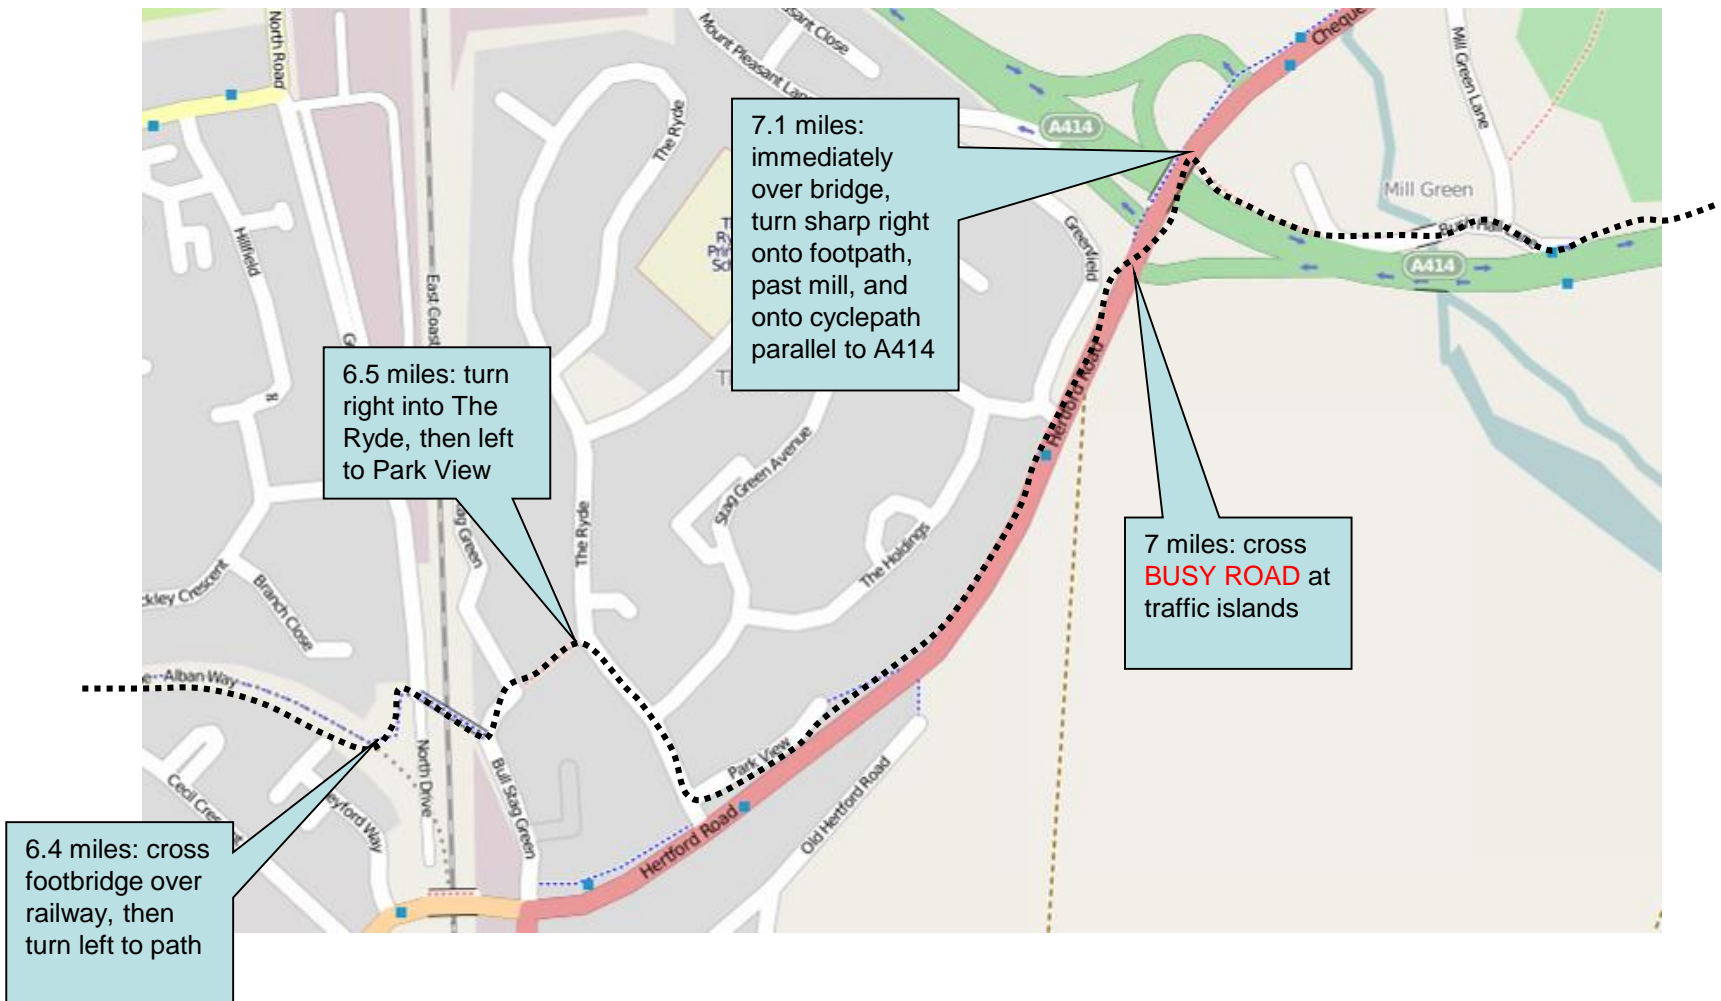

# Stage 7 Detail – Alban Way

Start:  
narrow path  
by stream

0.1 miles:  
cross  
Cottonmill  
Lane

5 miles: path  
goes up to road  
bridge, over,  
then down to  
right and under

5.3 miles: path  
crosses three  
roads and  
continues over

0.3 miles: climb  
steps to viaduct  
and turn left to  
Alban Way

## Stage 7 Detail – 6.4 miles: Hatfield

Stage	Place	Risk	Miles	Water?	Postcode	Time	Description (please refer to map for details)
7	Cottonmill Lane crossing	M	0.3		AL1 1HJ	14:55	Across lane and back onto Ver Path
7	Hatfield underpass	L	5.0	Water	AL10 0SQ	15:20	Bridge over motorway, then right to subway for Alban Way
7	St Albans Rd West crossing	M	5.3		AL10 0FH	15:25	Alban way crosses minor road
7	Lemsford Rd crossing	M	5.4		AL10 0DL	15:25	Alban way crosses minor road
7	Ground Lane road crossing	M	6.0		AL10 0QH	15:25	Alban way crosses minor road
7	A1000 crossing	H	7.0	Water	AL9 5HW	15:30	Cross A1000 using traffic island, before A414 bridge
7	Cole Green Way start	L	10.3	Water	AL7 3DQ	15:45	Turn on verge from Holywell Hyde Lane into Cole Green Lane and way