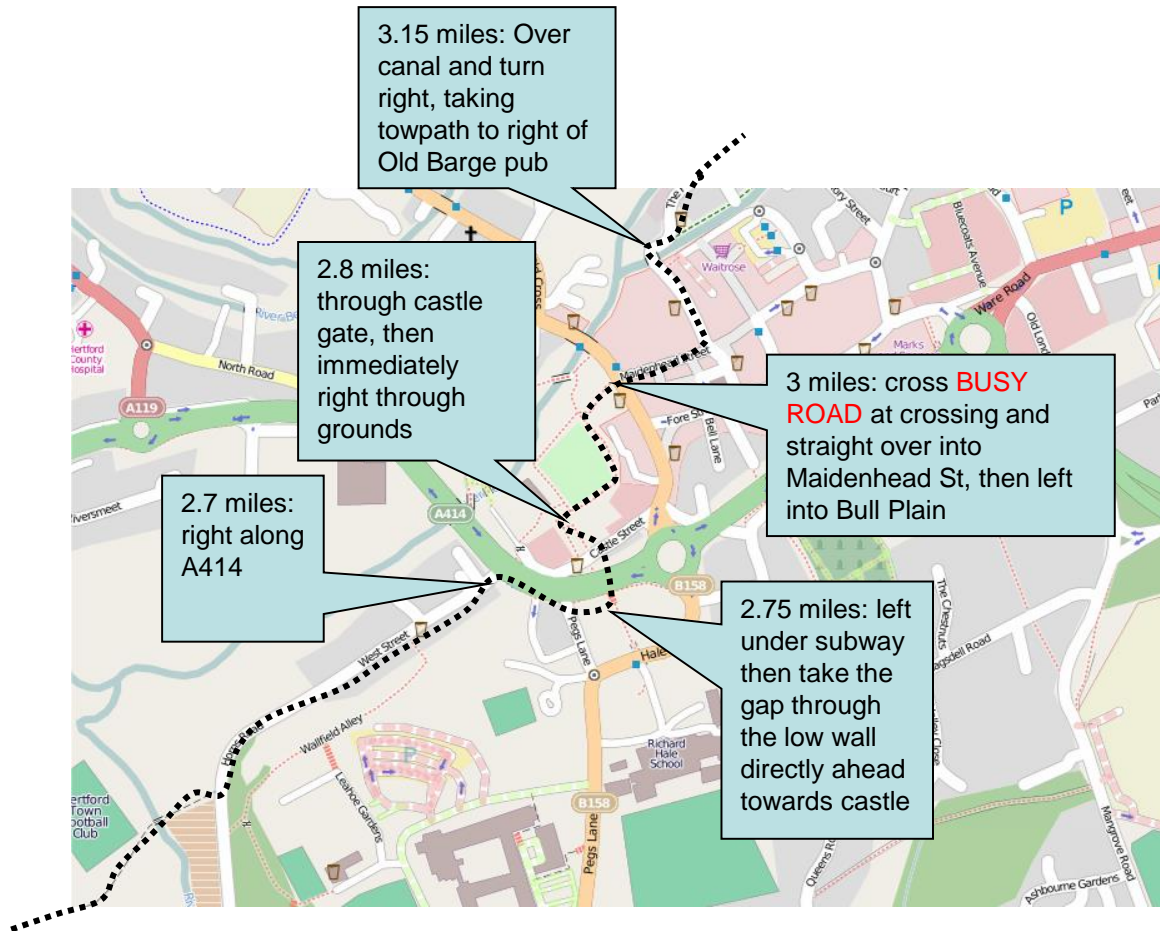

Stage 8 – Overview

Start time: 16:03 Saturday
Distance: 10.65 miles
Emergency: 07966 542315

Stage 8 Detail – 3 Miles - Hertford

Stage 8 – Top Tips

- **Navigation:** Navigating through Hertford town centre needs some care, but once you are on the canal towpath, just keep going.
- The canal towpath crosses a road in Hertford (3.5 miles) and Ware (5.7 miles) – take care
- **Marshal and Support Points:**

Stage	Miles	Place	Risk	Postcode	Start	What Three Words
8	Start	Letty Green	n/a	SG14 2NS	16:03	///form.like.unions
8	2.8	Maidenhead Rd Hertford	M	SG14 1EA	16:15	///backed.charge.found
8	3.5	Mill Rd canal crossing	L	SG13 7GD	16:20	///window.tribal.holds
8	5.7	Amwell End crossing	M	SG12 9BS	16:30	///young.driven.detect
8	7.8	St Margarets	M	SG12 8DH	16:45	///linen.resort.noon
8	10.7	Finish	L	EN11 0AY	16:56	///take.clap.desks

Start:

Letty Green

Nearest Post Code SG14 2NS
 Lat (WGS84) N51:47:02 (51.783977)
 Long (WGS84) W0:08:09 (-0.135752)
 LR TL286111

Hospital:

Queen Elizabeth 1
 Hospital
 Howlands, Welwyn
 Garden City AL7 4HQ

End:

Dobbs Weir

Nearest Post Code EN11 0AY
 Lat (WGS84) N51:45:19 (51.755182)
 Long (WGS84) E0:00:19 (0.005301)
 LR TL385081