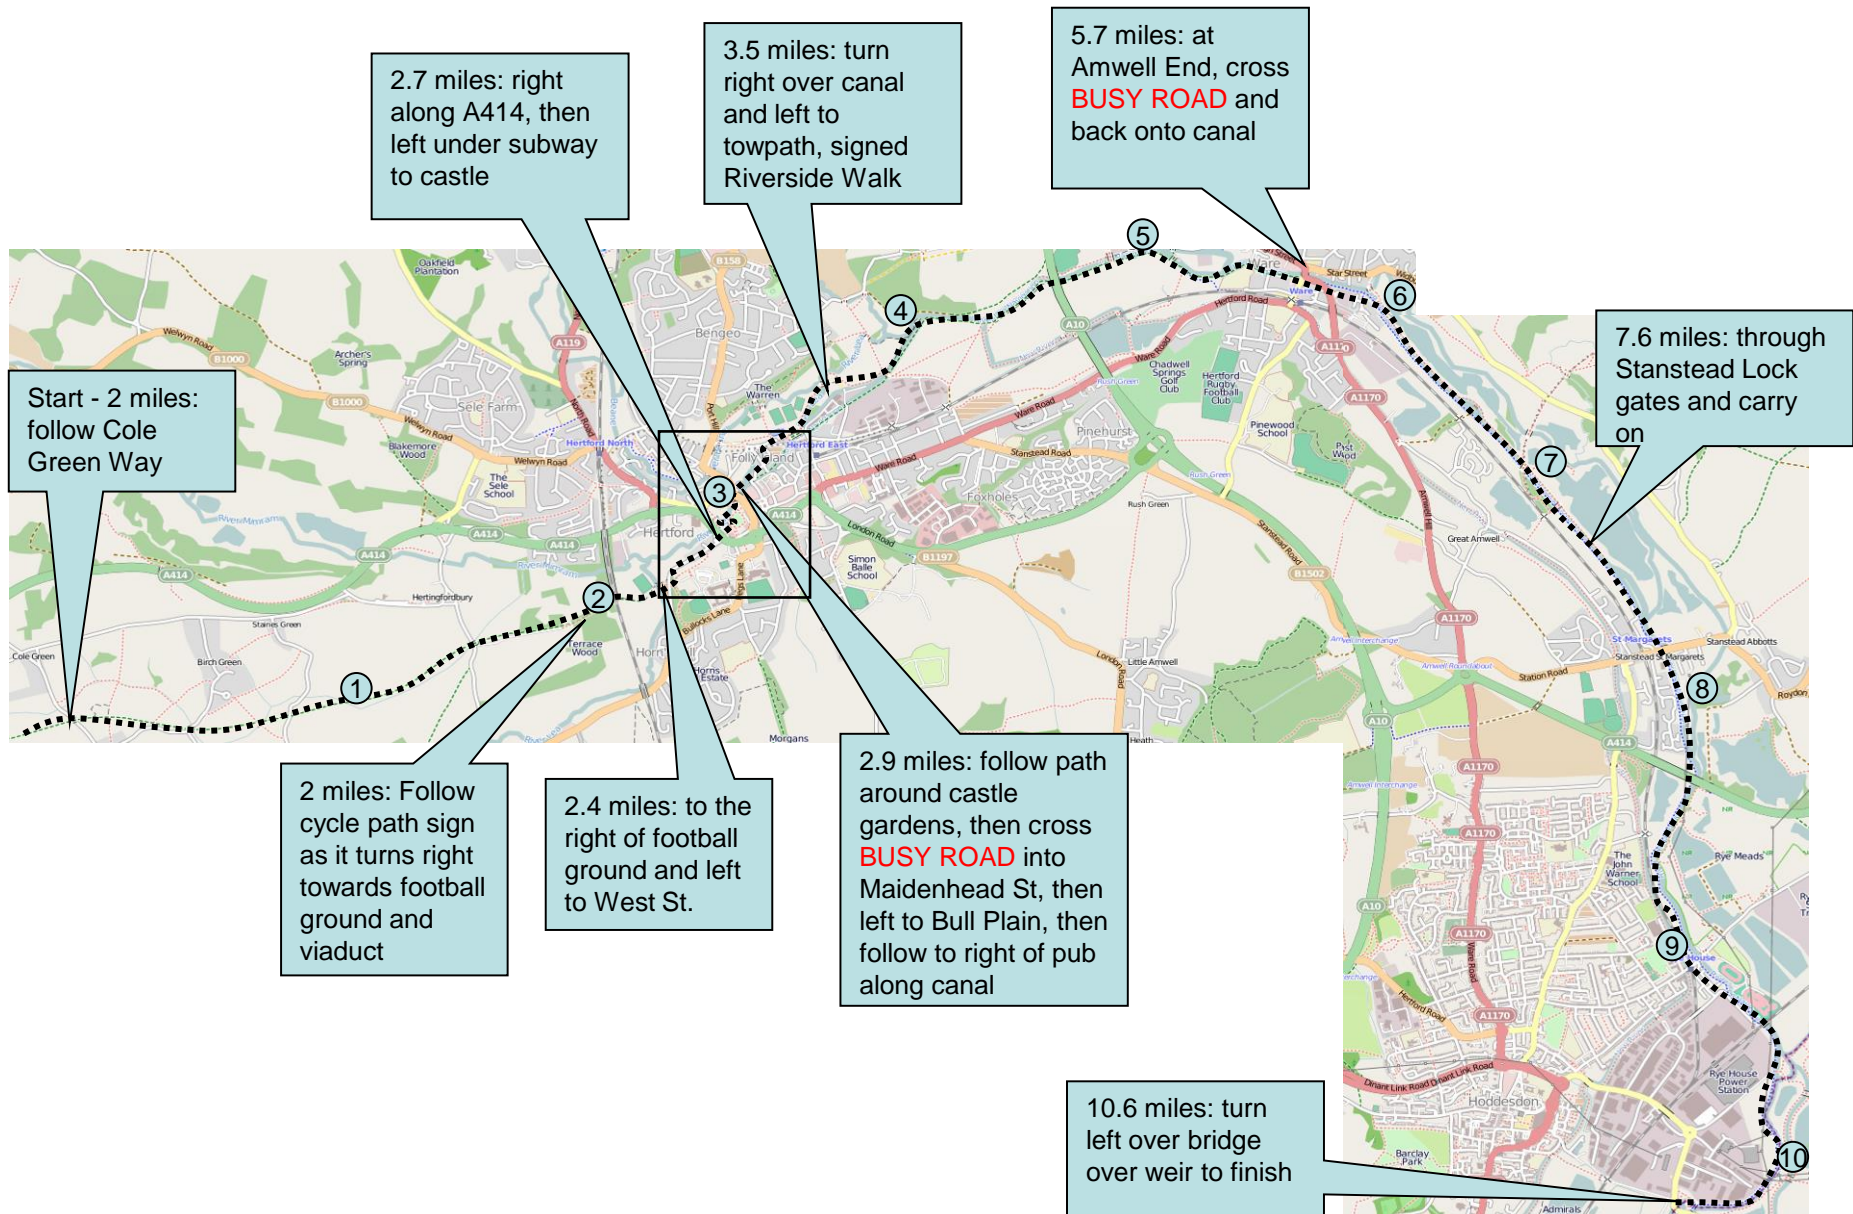

Stage 8 – Overview

Start time: 16:03 Saturday
Distance: 10.65 miles
Emergency: 07966 542315

Stage 8 Detail – 3 Miles - Hertford

Stage 8 – Top Tips

- **Navigation:** Navigating through Hertford town centre needs some care, but once you are on the canal towpath, just keep going.
- The canal towpath crosses a road in Hertford (3.5 miles) and Ware (5.7 miles) – take care
- **Marshal and Support Points:**

Stage	Miles	Place	Risk	Postcode	Start	What Three Words
8	Start	Letty Green	n/a	SG14 2NS	16:03	///form.like.unions
8	2.8	Maidenhead Rd Hertford	M	SG14 1EA	16:15	///backed.charge.found
8	3.5	Mill Rd canal crossing	L	SG13 7GD	16:20	///window.tribal.holds
8	5.7	Amwell End crossing	M	SG12 9BS	16:30	///young.driven.detect
8	7.8	St Margarets	M	SG12 8DH	16:45	///linen.resort.noon
8	10.7	Finish	L	EN11 0AY	16:56	///take.clap.desks

- **Stage Records:**

Year	Stage	Distance	Name	Team	Time	Category
2019	8	10.65	James McMullan	Thames Hare & Hounds	00:58:02	Overall (men)
2006	8	10.65	Rachel Townsend	Stock Exchange	01:03:51	Overall (women)
2018	8	10.65	Matt Jones	Thames Hare & Hounds	01:00:10	V40 Men
2012	8	10.65	Louise Watson	Millennium	01:08:23	V35 Women
2023	8	10.65	Crispin Allen	Stragglers	01:04:06	V50 Men
2011	8	10.65	Cathy Ulliot	Brighton & Hove City	01:12:02	V45 Women

End:

Dobbs Weir

Nearest Post Code EN11 0AY
 Lat (WGS84) N51:45:19 (51.755182)
 Long (WGS84) E0:00:19 (0.005301)
 LR TL385081