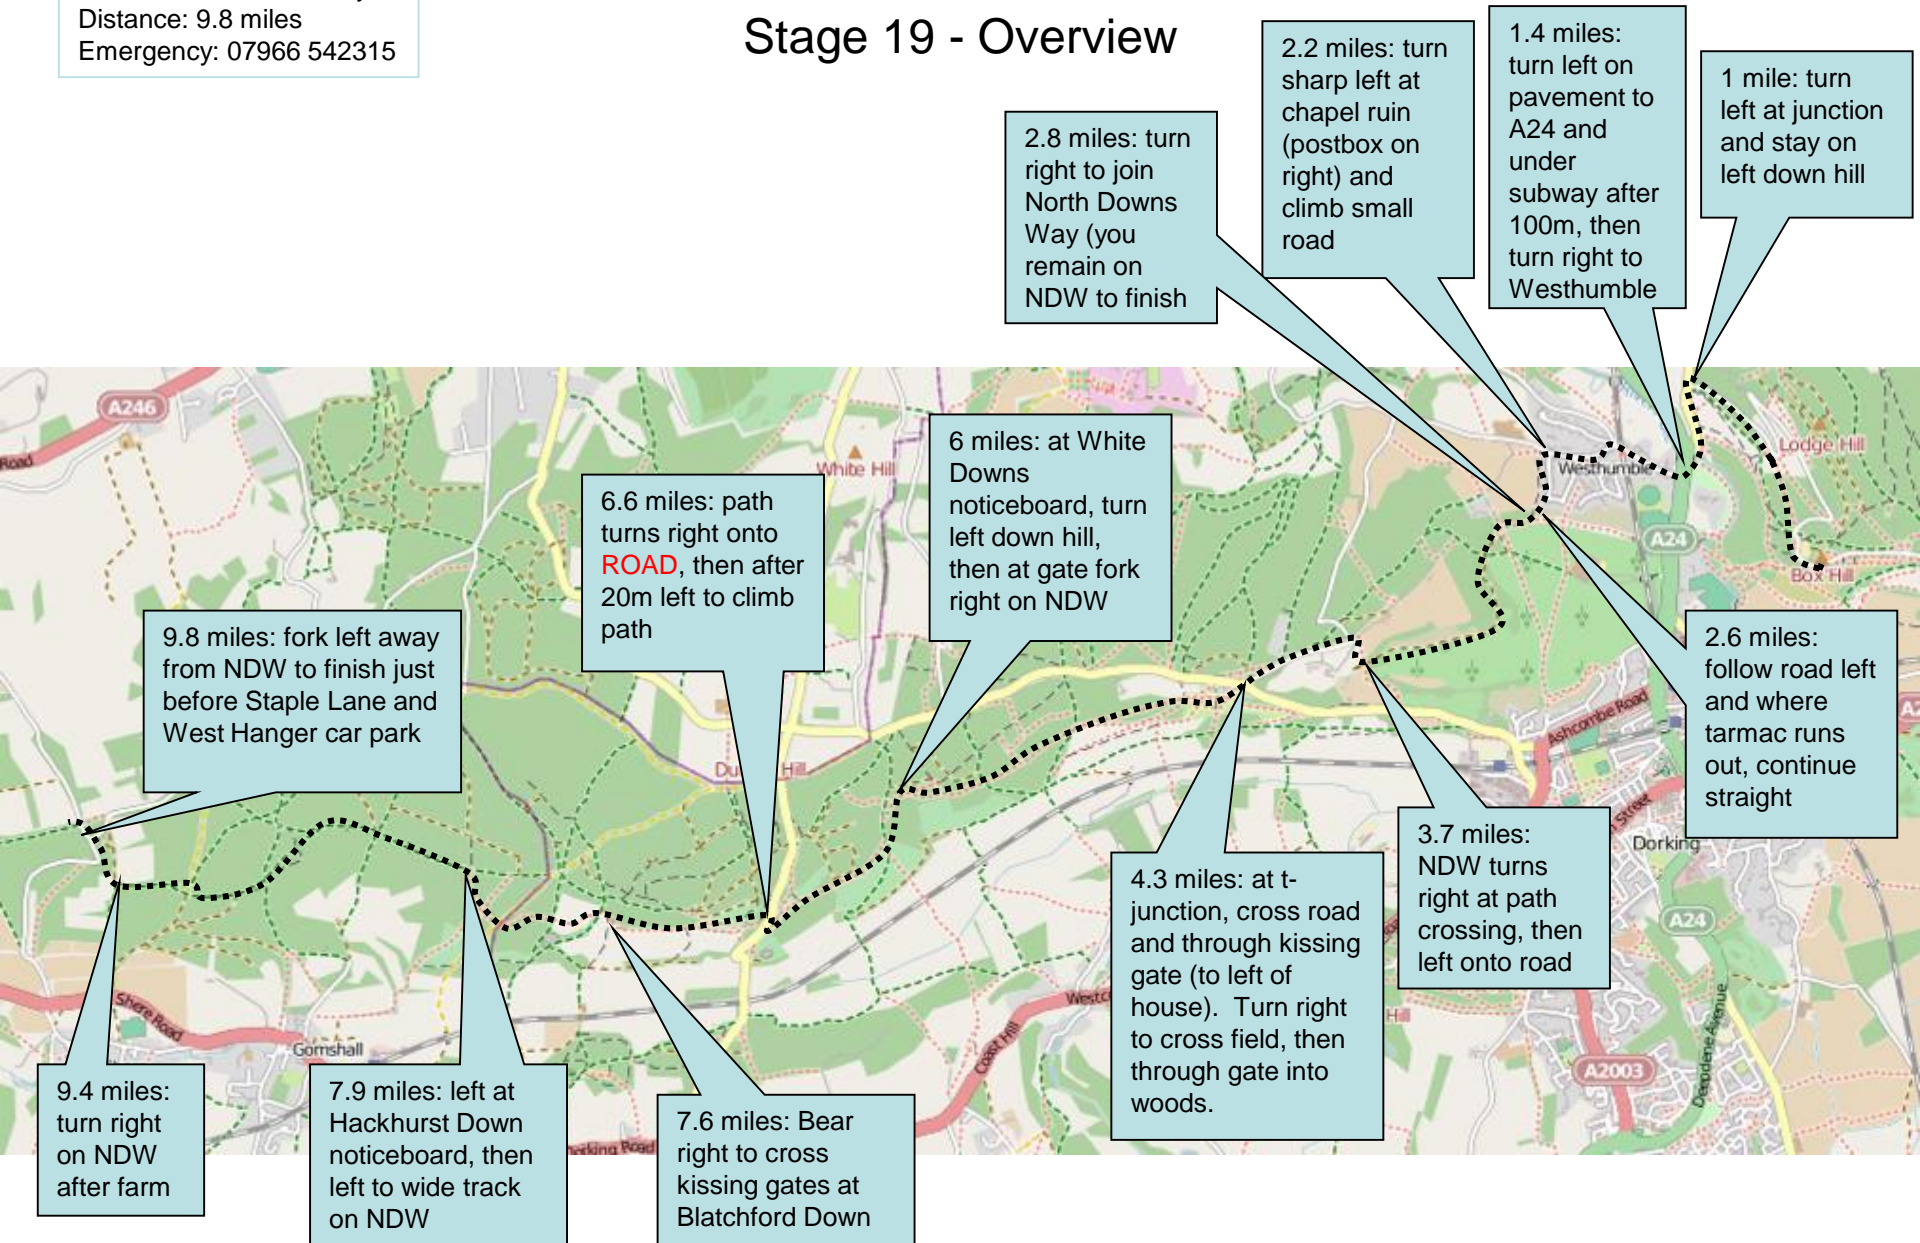

Start time: 14:44 Sunday
Distance: 9.8 miles
Emergency: 07966 542315

Stage 19 - Overview

Stage 19 Detail - Ranmore

Stage 19 Detail – Blatchford Down

7.5 miles: Bear right to cross kissing gates at Blatchford Down

6.5 miles: path turns right onto ROAD, then after 20m left to climb steep path

5.8 miles: at White Downs noticeboard, turn left down hill, then at gate fork right on NDW

Stage 19 Detail – Hackhurst Down to finish

Stage 19 – Top Tips

- **This route changed in 2014**, with a different start and first mile, and a small change to the finish
- **Navigation:** Follows the North Downs Way for most of it, which is a well-signposted path. Look out for the signs – there are places where it branches away from bridleways and you can end up down in the valley and miles off course
- **Marshal and Support Points**

Stage	Place	Risk	Miles	Water?	Postcode	Time	Description (please refer to map for details)
19	Turn onto road from Box Hill	L	1		RH5 6BY	14:47	Through stile and left to join road
19	Subway to Westthumble	L	1.4		RH5 6BX	14:47	Through subway and left & then right into village
19	Chapel ruin left turn	L	2.2		RH5 6AY	14:52	Sharp left turn to small road
19	Ranmore road crossing	M	4.2	Water	RH5 6SR	15:05	Cross road junction to gate to NDW
19	NDW road crossing	H	6.5	Water	RH5 6QS	15:12	Right & left turns over road on NDW