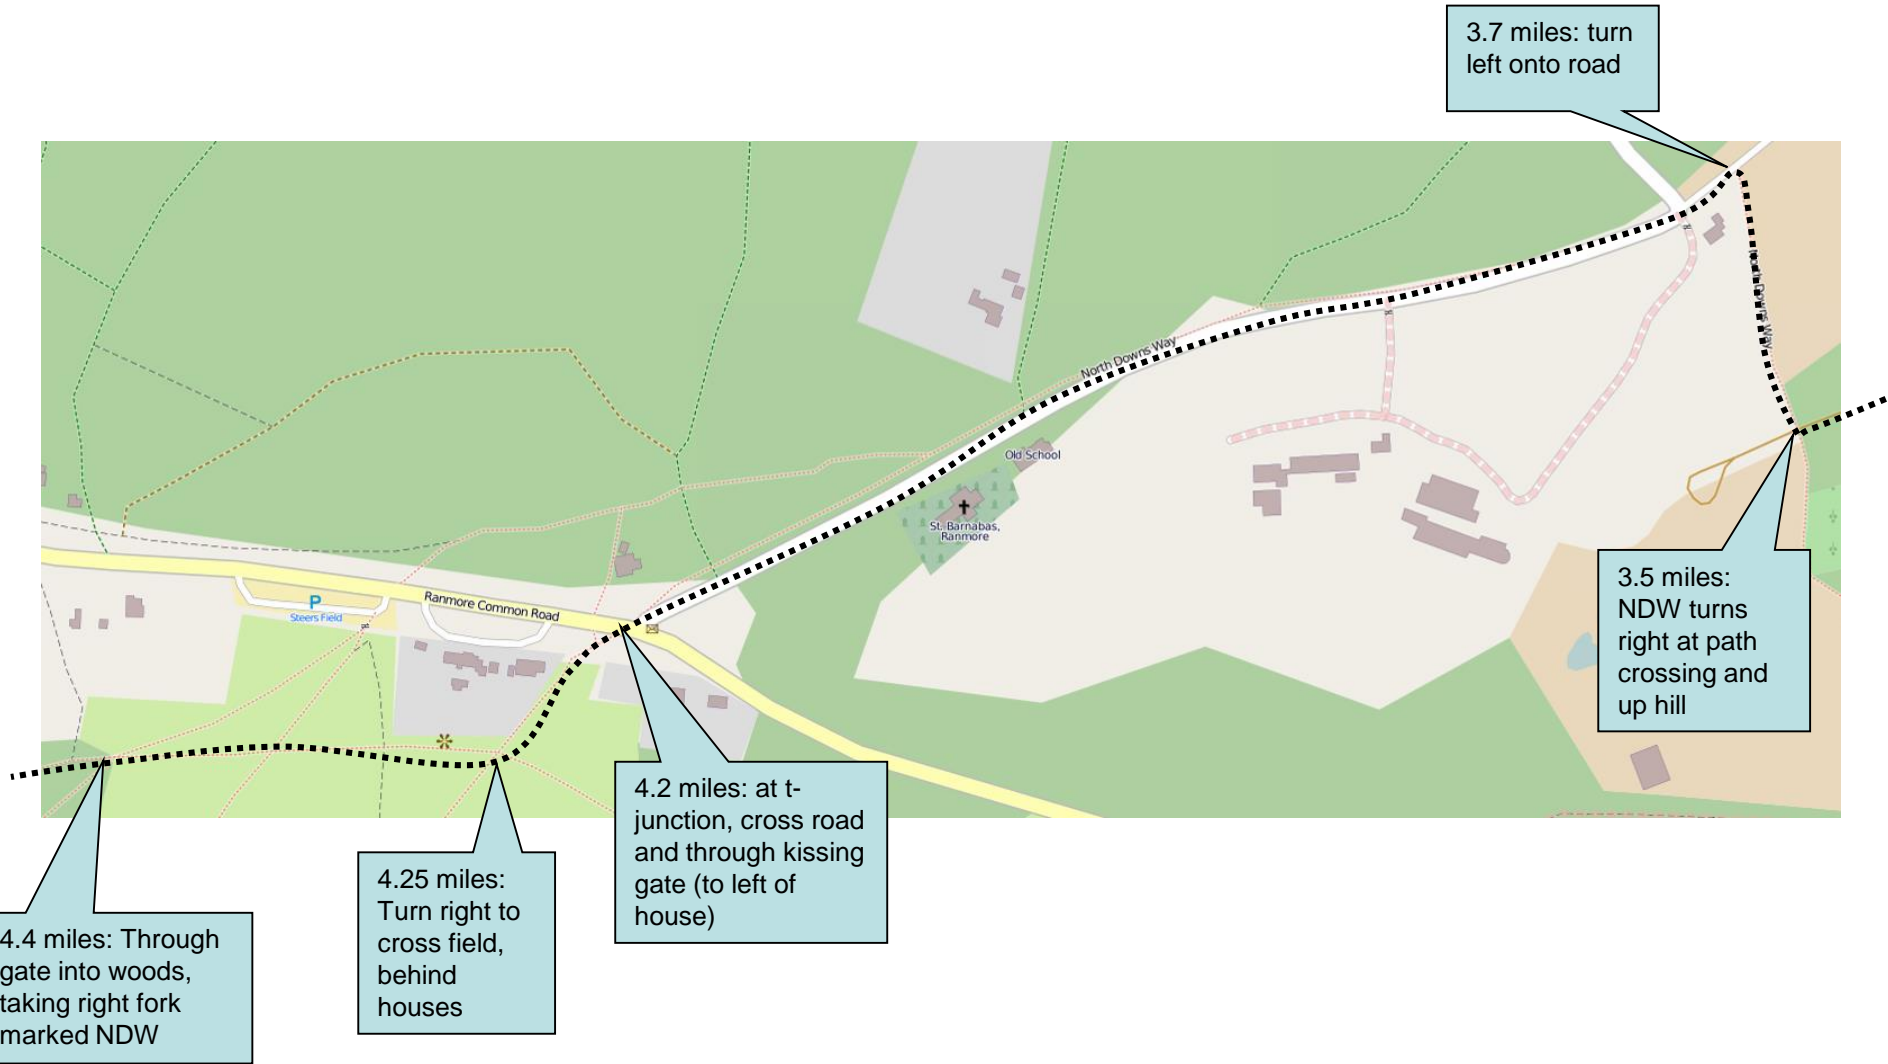

Start time: 14:44 Sunday
Distance: 9.8 miles
Emergency: 07966 542315

Stage 19 - Overview

Stage 19 Detail - Ranmore

Stage 19 Detail – Blatchford Down

7.5 miles: Bear right to cross kissing gates at Blatchford Down

6.5 miles: path turns right onto ROAD, then after 20m left to climb steep path

5.8 miles: at White Downs noticeboard, turn left down hill, then at gate fork right on NDW

Stage 19 Detail – Hackhurst Down to finish

Stage 19 – Top Tips

- **This route changed in 2014**, with a different start and first mile, and a small change to the finish
- **Navigation:** Follows the North Downs Way for most of it, which is a well-signposted path. Look out for the signs – there are places where it branches away from bridleways and you can end up down in the valley and miles off course
- **Marshal and Support Points**

Stage	Place	Risk	Miles	Water?	Postcode	Time	Description (please refer to map for details)
19	Turn onto road from Box Hill	L	1		RH5 6BY	14:47	Through stile and left to join road
19	Subway to Westthumble	L	1.4		RH5 6BX	14:47	Through subway and left & then right into village
19	Chapel ruin left turn	L	2.2		RH5 6AY	14:52	Sharp left turn to small road
19	Ranmore road crossing	M	4.2	Water	RH5 6SR	15:05	Cross road junction to gate to NDW
19	NDW road crossing	H	6.5	Water	RH5 6QS	15:12	Right & left turns over road on NDW