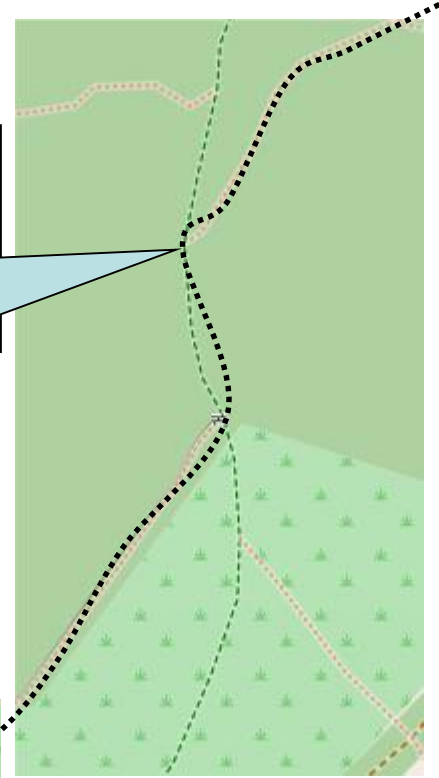

Start time: 14:44 Sunday
Distance: 9.8 miles
Emergency: 07966 542315

Stage 19 - Overview

Stage 19 Detail - Ranmore

Stage 19 Detail – Blatchford Down

7.5 miles: Bear right to cross kissing gates at Blatchford Down

6.5 miles: path turns right onto ROAD, then after 20m left to climb steep path

5.8 miles: at White Downs noticeboard, turn left down hill, then at gate fork right on NDW

Stage 19 Detail – Hackhurst Down to finish

Stage 19 – Top Tips

- **This route changed in 2014**, with a different start and first mile, and a small change to the finish
- **Navigation:** Follows the North Downs Way for most of it, which is a well-signposted path. Look out for the signs – there are places where it branches away from bridleways and you can end up down in the valley and miles off course
- **Marshal and Support Points**

Stage	Place	Risk	Miles	Water?	Postcode	Time	Description (please refer to map for details)
19	Turn onto road from Box Hill	L	1		RH5 6BY	14:47	Through stile and left to join road
19	Subway to Westthumble	L	1.4		RH5 6BX	14:47	Through subway and left & then right into village
19	Chapel ruin left turn	L	2.2		RH5 6AY	14:52	Sharp left turn to small road
19	Ranmore road crossing	M	4.2	Water	RH5 6SR	15:05	Cross road junction to gate to NDW
19	NDW road crossing	H	6.5	Water	RH5 6QS	15:12	Right & left turns over road on NDW