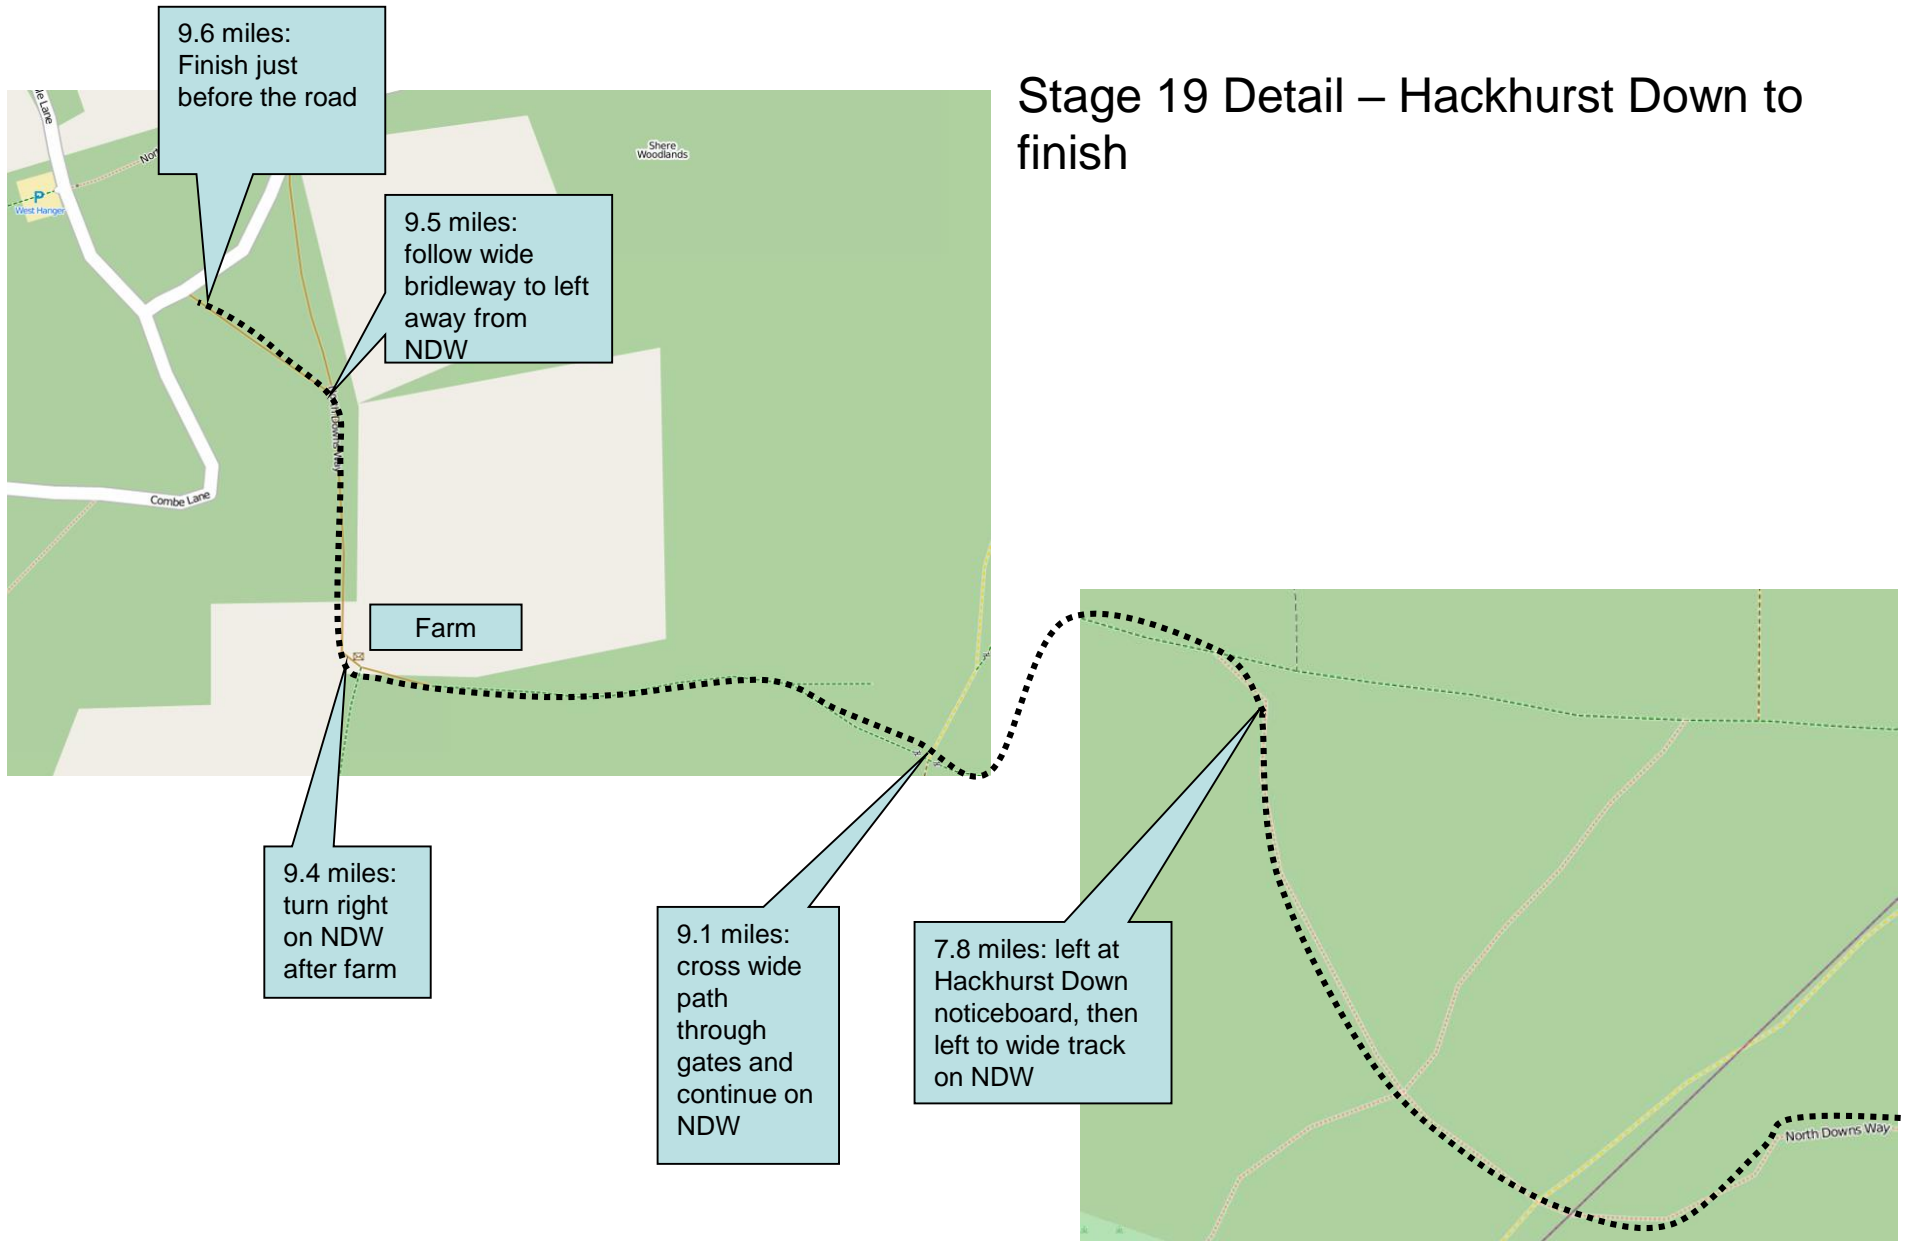

Start time: 14:44 Sunday
Distance: 9.8 miles
Emergency: 07966 542315

Stage 19 - Overview

Stage 19 Detail - Ranmore

Stage 19 Detail – Blatchford Down

7.5 miles: Bear right to cross kissing gates at Blatchford Down

6.5 miles: path turns right onto ROAD, then after 20m left to climb steep path

5.8 miles: at White Downs noticeboard, turn left down hill, then at gate fork right on NDW

Stage 19 Detail – Hackhurst Down to finish

Stage 19 – Top Tips

- **This route changed in 2014**, with a different start and first mile, and a small change to the finish
- **Navigation:** Follows the North Downs Way for most of it, which is a well-signposted path. Look out for the signs – there are places where it branches away from bridleways and you can end up down in the valley and miles off course
- **Marshal and Support Points**

Stage	Place	Risk	Miles	Water?	Postcode	Time	Description (please refer to map for details)
19	Turn onto road from Box Hill	L	1		RH5 6BY	14:47	Through stile and left to join road
19	Subway to Westthumble	L	1.4		RH5 6BX	14:47	Through subway and left & then right into village
19	Chapel ruin left turn	L	2.2		RH5 6AY	14:52	Sharp left turn to small road
19	Ranmore road crossing	M	4.2	Water	RH5 6SR	15:05	Cross road junction to gate to NDW
19	NDW road crossing	H	6.5	Water	RH5 6QS	15:12	Right & left turns over road on NDW