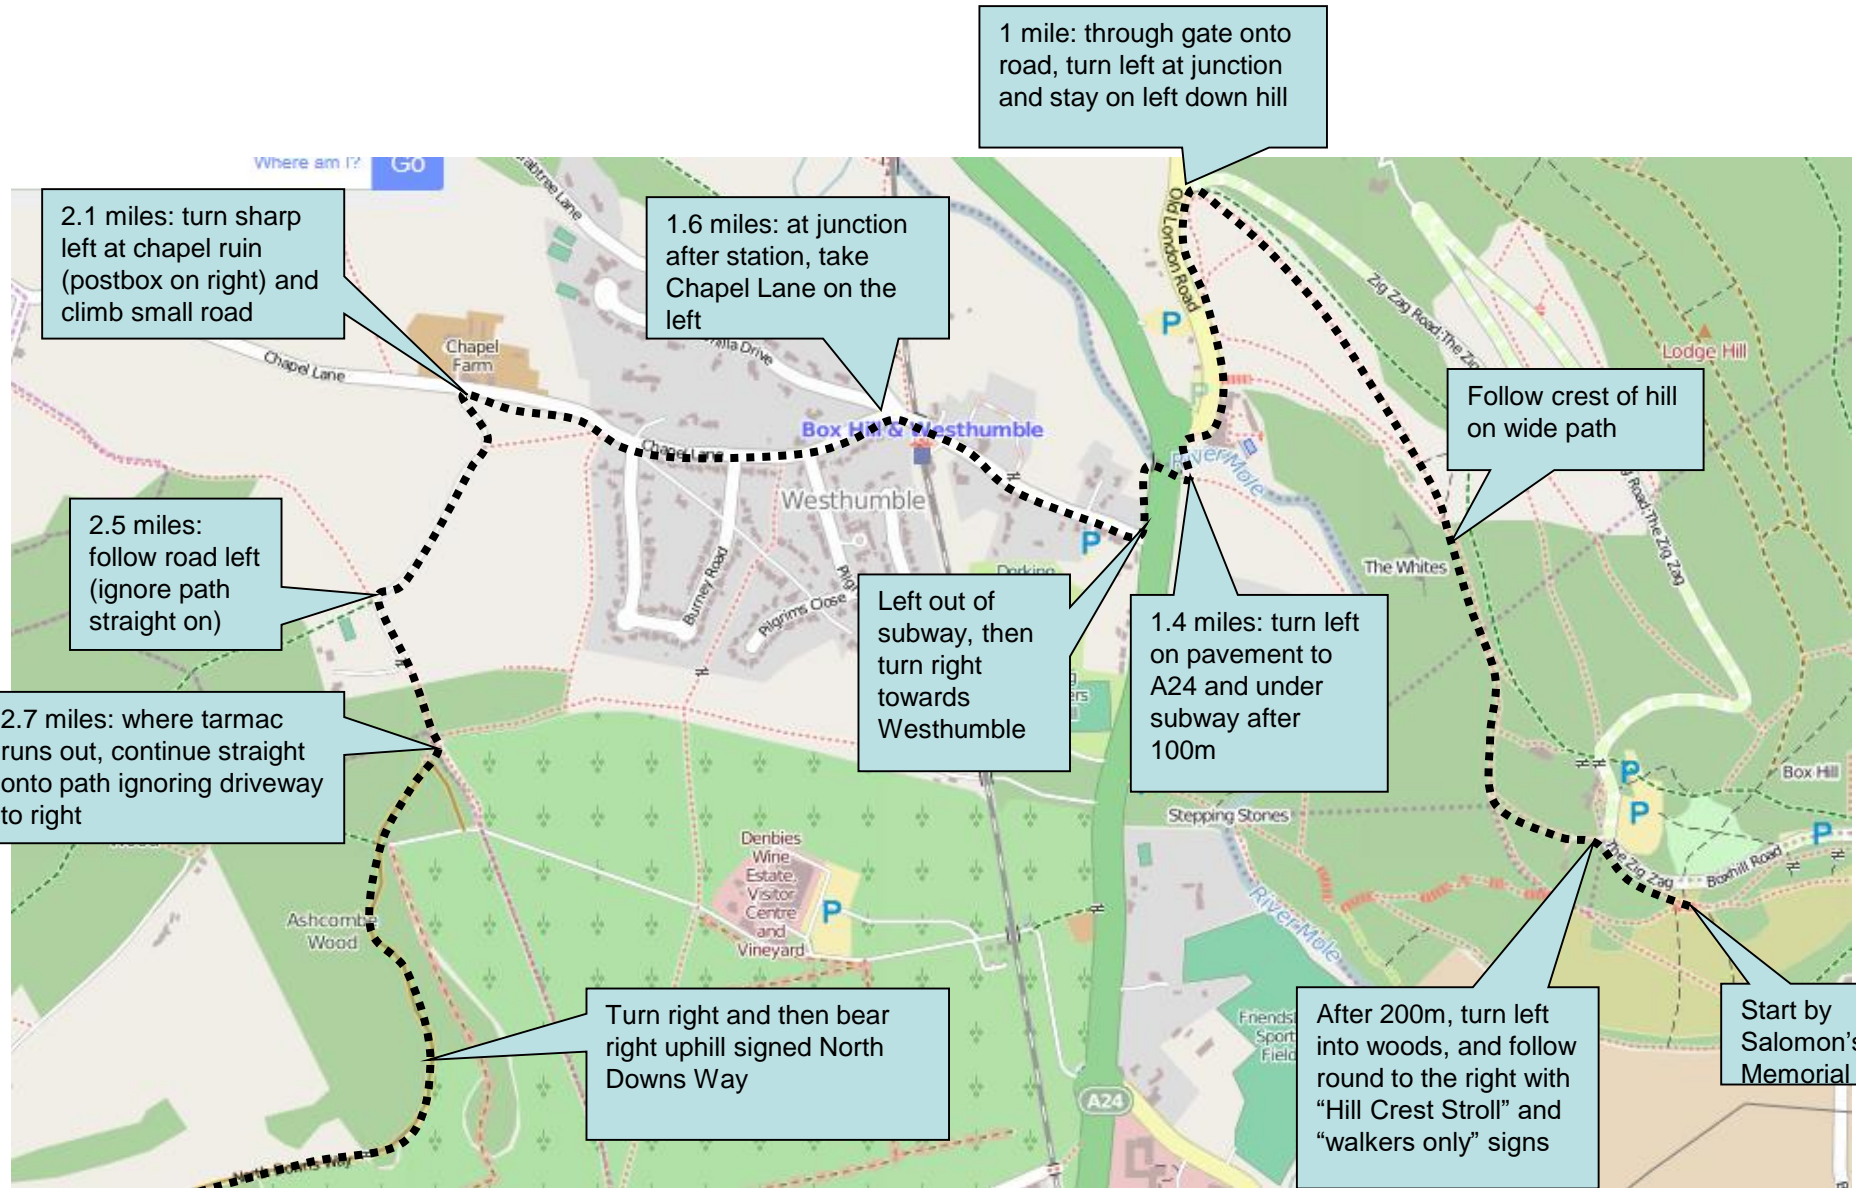

Start time: 14:44 Sunday
Distance: 9.8 miles
Emergency: 07966 542315

Stage 19 - Overview

Stage 19 Detail - Ranmore

Stage 19 Detail – Blatchford Down

7.5 miles: Bear right to cross kissing gates at Blatchford Down

6.5 miles: path turns right onto ROAD, then after 20m left to climb steep path

5.8 miles: at White Downs noticeboard, turn left down hill, then at gate fork right on NDW

Stage 19 Detail – Hackhurst Down to finish

Stage 19 – Top Tips

- **This route changed in 2014**, with a different start and first mile, and a small change to the finish
- **Navigation:** Follows the North Downs Way for most of it, which is a well-signposted path. Look out for the signs – there are places where it branches away from bridleways and you can end up down in the valley and miles off course
- **Marshal and Support Points**

Stage	Place	Risk	Miles	Water?	Postcode	Time	Description (please refer to map for details)
19	Turn onto road from Box Hill	L	1		RH5 6BY	14:47	Through stile and left to join road
19	Subway to Westthumble	L	1.4		RH5 6BX	14:47	Through subway and left & then right into village
19	Chapel ruin left turn	L	2.2		RH5 6AY	14:52	Sharp left turn to small road
19	Ranmore road crossing	M	4.2	Water	RH5 6SR	15:05	Cross road junction to gate to NDW
19	NDW road crossing	H	6.5	Water	RH5 6QS	15:12	Right & left turns over road on NDW