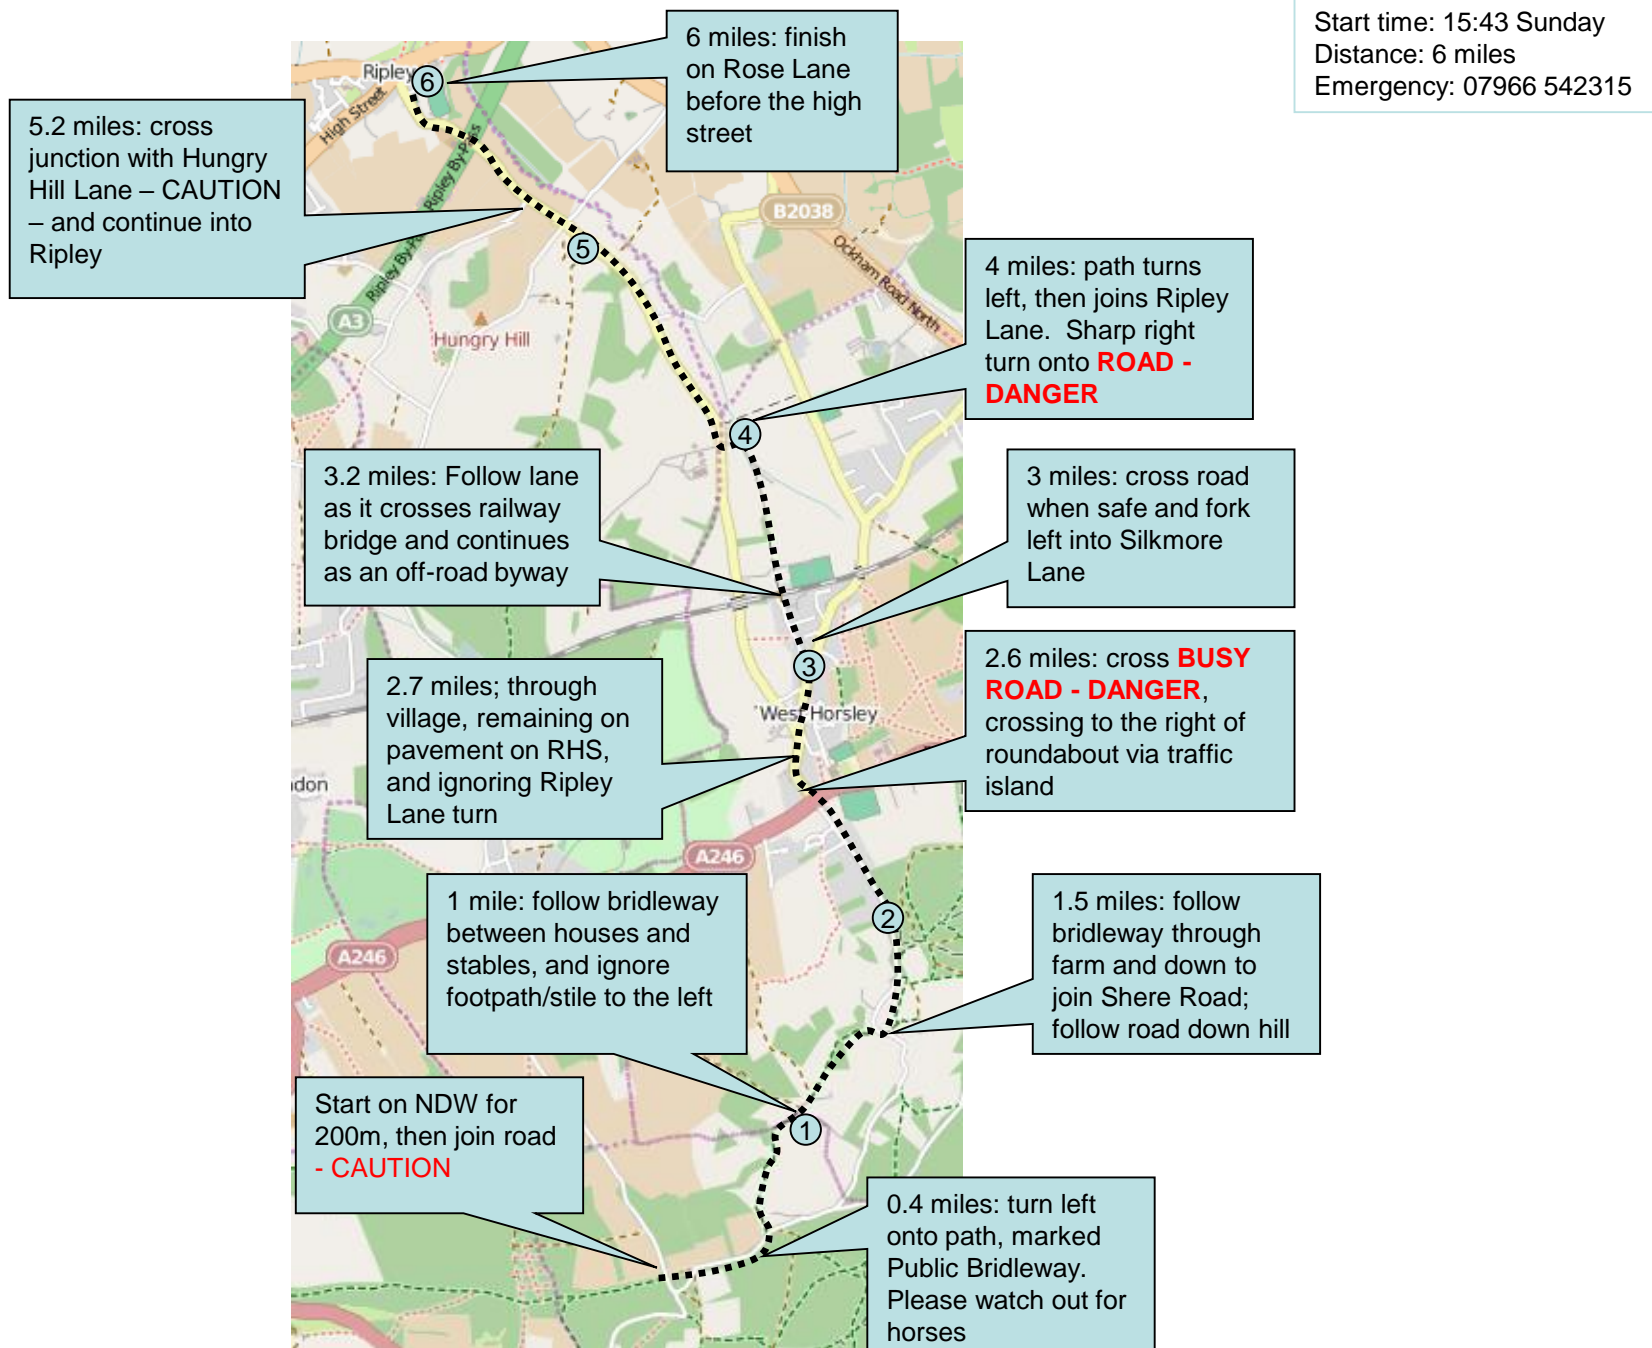

# Stage 20 – Overview

# Stage 20 Detail – Start and Bridleway

Start on North Downs Way path, joining road after 200m

1 mile: follow bridleway between houses and stables, and ignore footpath/stile on the left

1.5 miles: follow bridleway through farm and down to join Shere Road; follow road down hill

# Stage 20 – Top Tips

- **Navigation**
- Please be considerate to horse riders on the bridleway before 1.5 miles
- Please take care when turning onto Ripley Lane from the off-road byway at 4 miles
- **Marshal and Support Points:**

Stage	Place	Risk	Miles	Water?	Postcode	Time	Description (please refer to map for details)
20	West Horsley Road Crossing	H	2.6		KT24 6DG	15:57	Busy road crossing using traffic islands east of roundabout
20	Silkmore Lane turn	M	3	Water	KT24 6JP	16:00	Cross road to fork left
20	Jury Farm/Ripley Lane	H	4		KT24 6JT	16:05	Track ends; sharp right to road