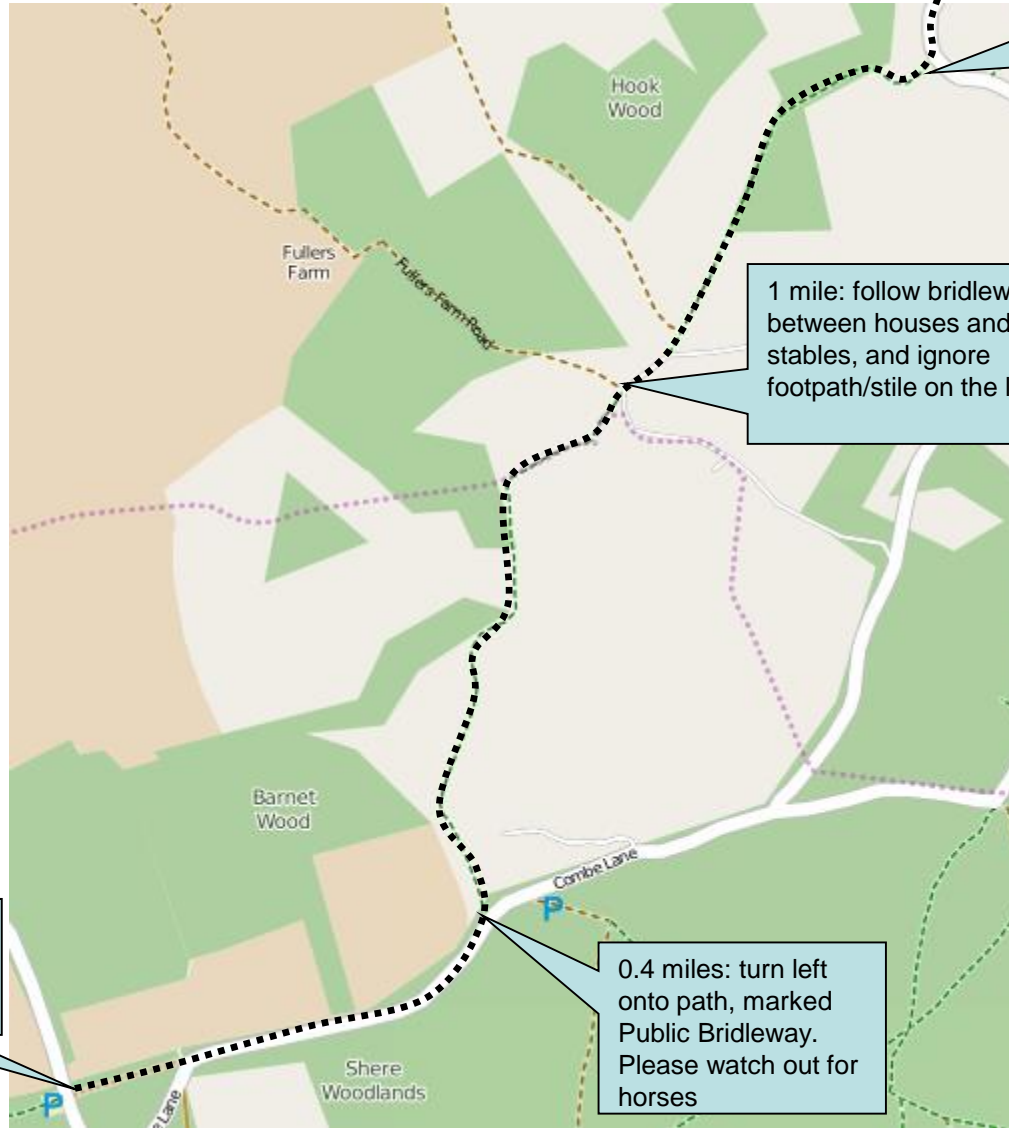

# Stage 20 – Overview

# Stage 20 Detail – Start and Bridleway

Start on North Downs Way path, joining road after 200m

1 mile: follow bridleway between houses and stables, and ignore footpath/stile on the left

1.5 miles: follow bridleway through farm and down to join Shere Road; follow road down hill

# Stage 20 Detail – West Horsley

Stage	Place	Risk	Miles	Water?	Postcode	Time	Description (please refer to map for details)
20	West Horsley Road Crossing	H	2.6		KT24 6DG	15:57	Busy road crossing using traffic islands east of roundabout
20	Silkmore Lane turn	M	3	Water	KT24 6JP	16:00	Cross road to fork left
20	Jury Farm/Ripley Lane	H	4		KT24 6JT	16:05	Track ends; sharp right to road