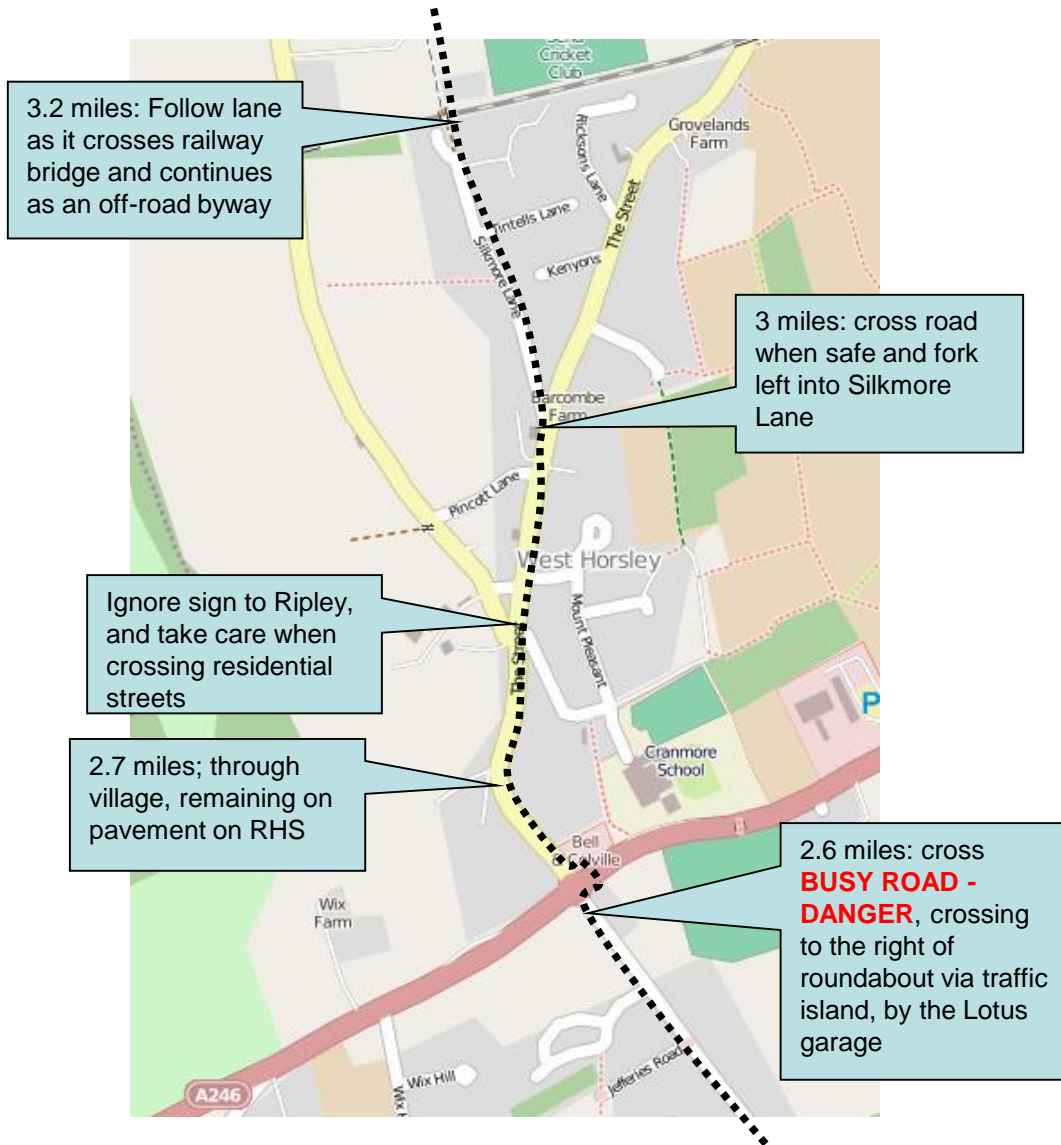

# Stage 20 Detail – Start and Bridleway

Start on North Downs Way path, joining road after 200m

1 mile: follow bridleway between houses and stables, and ignore footpath/stile on the left

1.5 miles: follow bridleway through farm and down to join Shere Road; follow road down hill

0.4 miles: turn left onto path, marked Public Bridleway. Please watch out for horses

# Stage 20 – Top Tips

- **Navigation**
- Please be considerate to horse riders on the bridleway before 1.5 miles
- Please take care when turning onto Ripley Lane from the off-road byway at 4 miles
- **Marshal and Support Points:**

Stage	Place	Risk	Miles	Water?	Postcode	Time	Description (please refer to map for details)
20	West Horsley Road Crossing	H	2.6		KT24 6DG	15:57	Busy road crossing using traffic islands east of roundabout
20	Silkmore Lane turn	M	3	Water	KT24 6JP	16:00	Cross road to fork left
20	Jury Farm/Ripley Lane	H	4		KT24 6JT	16:05	Track ends; sharp right to road