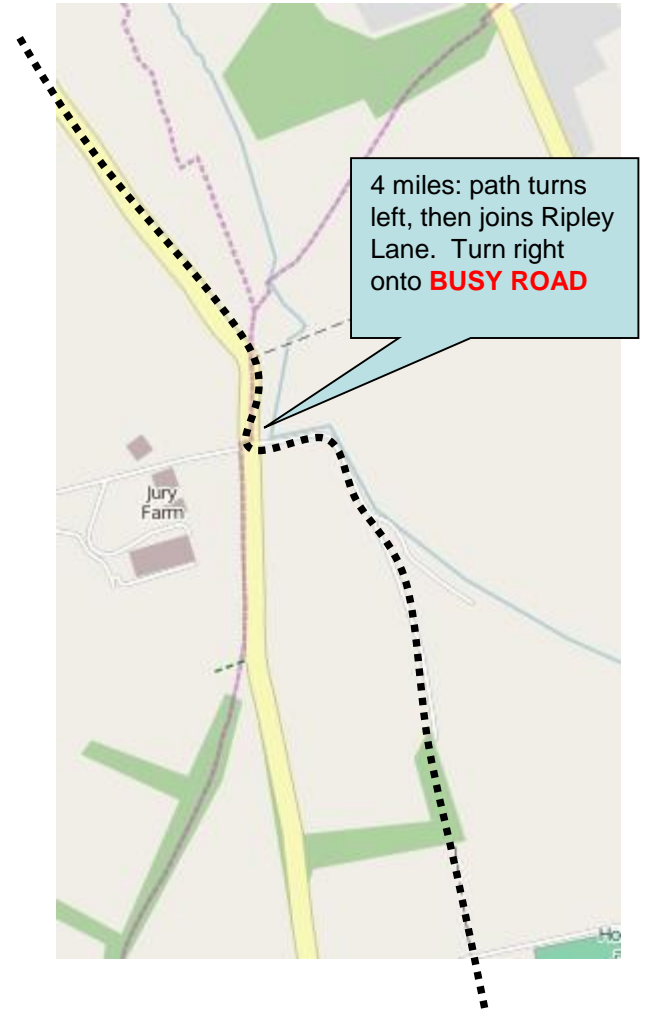

# Stage 20 Detail – Start and Bridleway

Start on North Downs Way path, joining road after 200m

1 mile: follow bridleway between houses and stables, and ignore footpath/stile on the left

1.5 miles: follow bridleway through farm and down to join Shere Road; follow road down hill

0.4 miles: turn left onto path, marked Public Bridleway. Please watch out for horses

# Stage 20 – Top Tips

- **Navigation**
- Please be considerate to horse riders on the bridleway before 1.5 miles
- Please take care when turning onto Ripley Lane from the off-road byway at 4 miles
- **Marshal and Support Points:**

Stage	Place	Risk	Miles	Water?	Postcode	Time	Description (please refer to map for details)
20	West Horsley Road Crossing	H	2.6		KT24 6DG	15:57	Busy road crossing using traffic islands east of roundabout
20	Silkmore Lane turn	M	3	Water	KT24 6JP	16:00	Cross road to fork left
20	Jury Farm/Ripley Lane	H	4		KT24 6JT	16:05	Track ends; sharp right to road