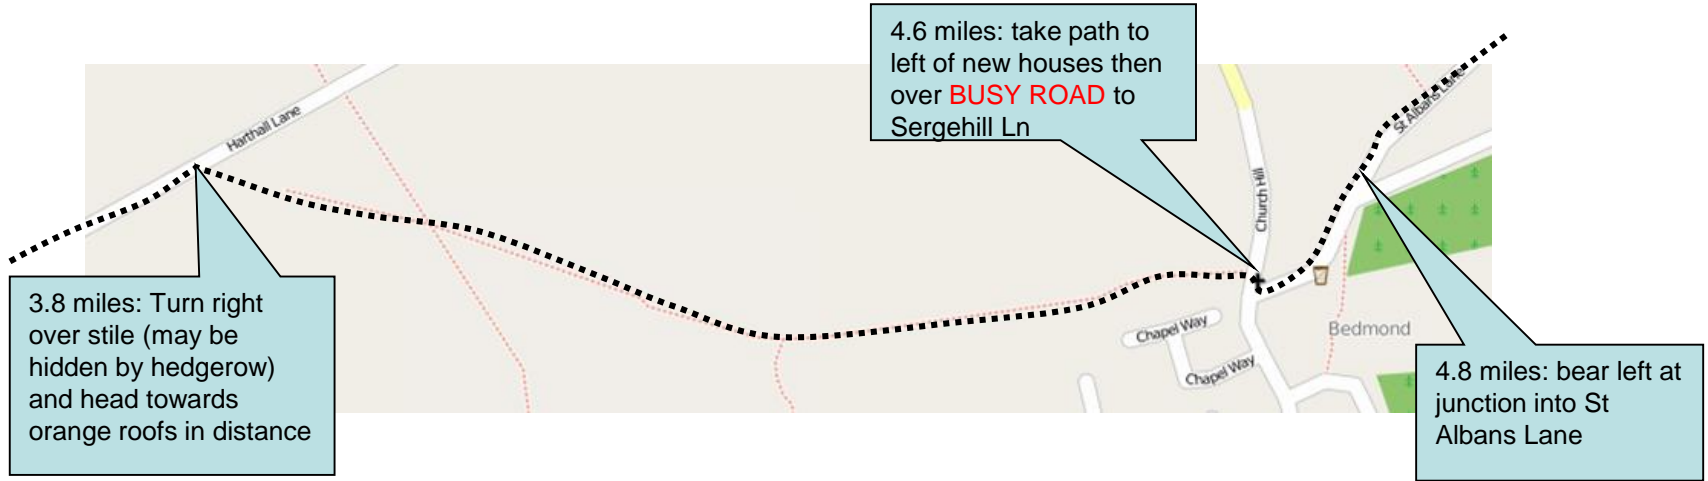

Stage 6 Detail – 4 miles: Bedmond