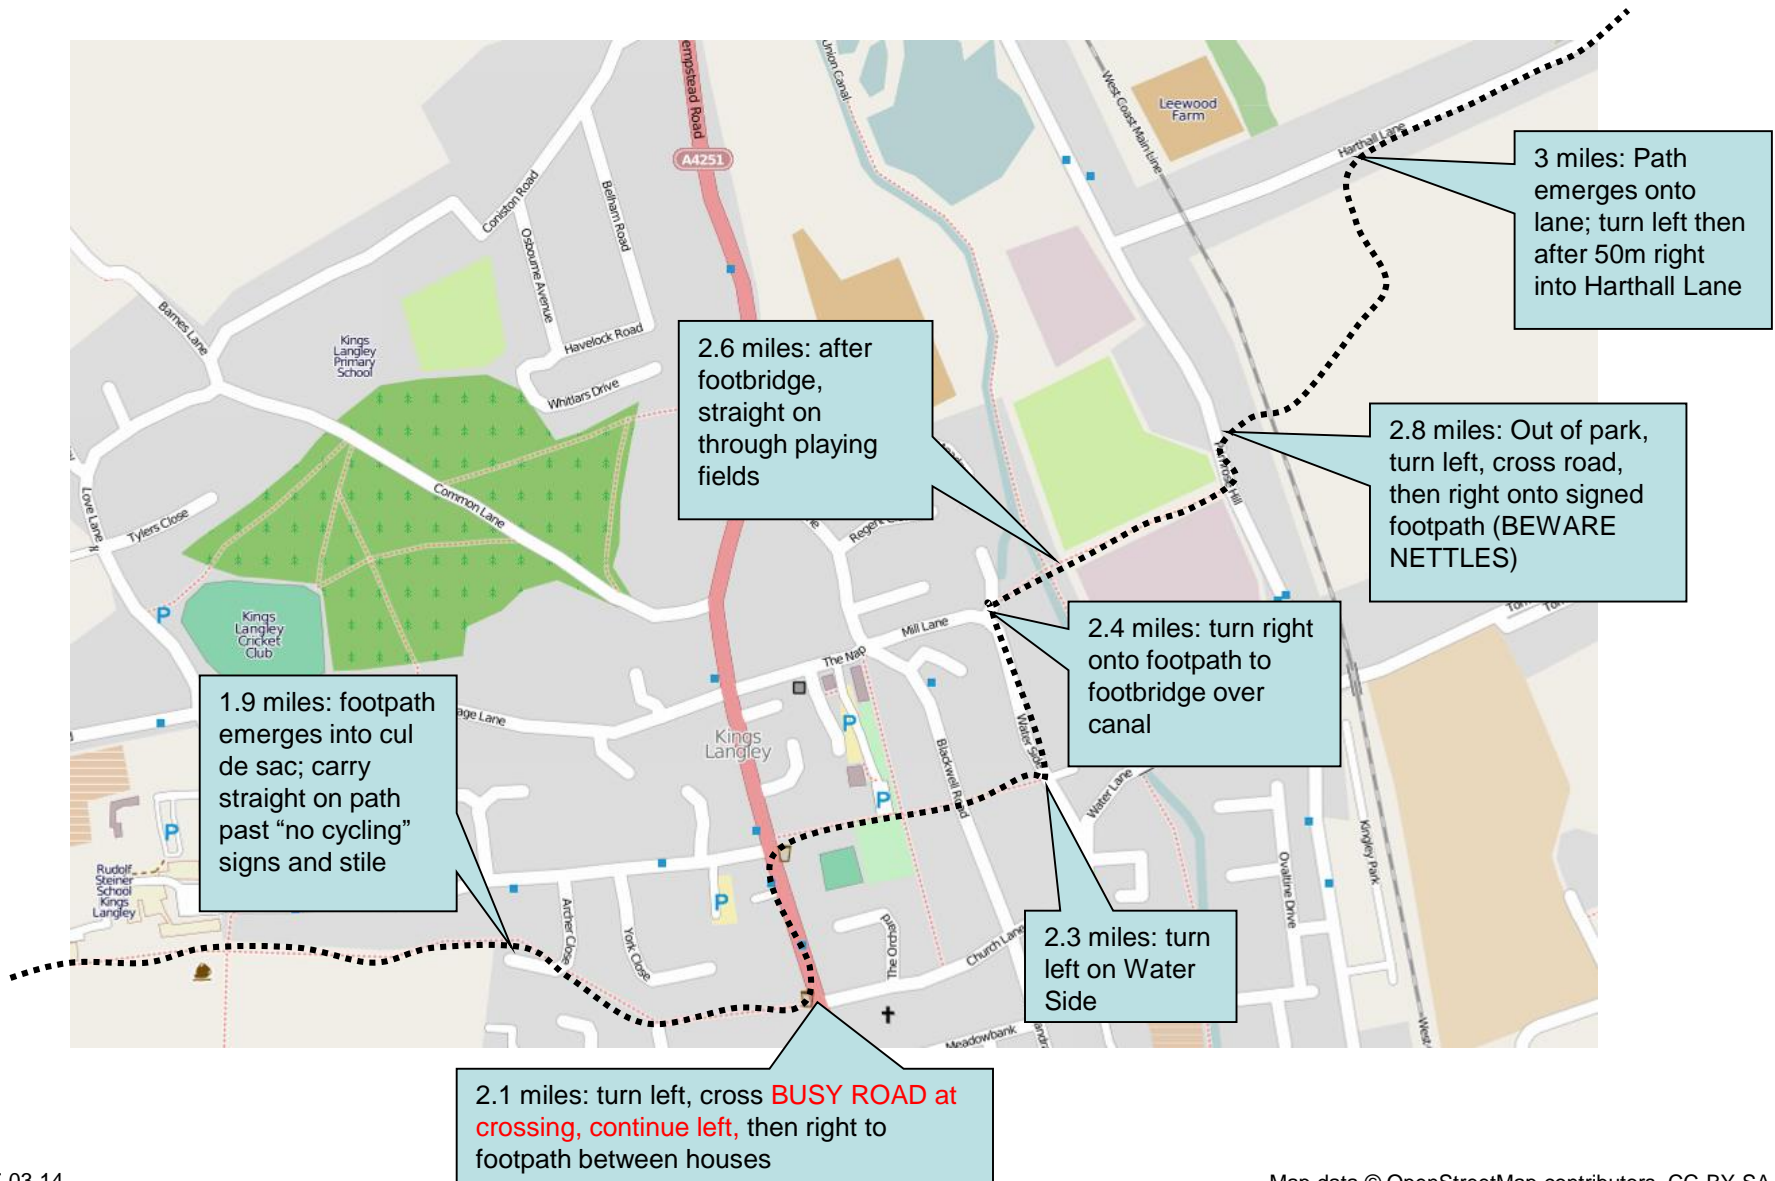

## Stage 6 Detail – 2 miles: Kings Langley

# Stage 6 Detail – 7 miles: St Albans

## Stage 6 – Top Tips

- **Race Navigation:** This is one of the trickiest stages navigationally, with a series of fiddly turns in Kings Langley and then in St Albans. The turn off from Harthall Lane at 3.8 miles can be overgrown and hard to spot, then the turns before and in Ver Park for the finish need care too. Follow the detailed maps.
- Take care along Langley Road near the start when the footpath runs out. Road crossings at 4.6 miles need care too, and you need to be patient crossing King Harry Lane, no matter how near the end of the race it is.
- **Marshal and support points:**

Stage	Place	Risk	Miles	Water?	Postcode	Time	Description (please refer to map for details)
6	Langley Rd & turn after bridge	M	1.5		WD4 9JQ	14:05	Onto road, over bridge and right to footpath
6	Church Rd crossing	H	2.1		WD4 8JR	14:10	Across busy urban road
6	Primrose Hill crossing	M	2.8	Water	WD4 8HS	14:15	Across road and onto narrow path
6	Sergehill Lane crossing	H	4.6		WD5 0RW	14:25	Across busy road
6	Potters Crouch	M	6.1	Water	AL2 3NN	14:30	Across quiet crossroads
6	Field towards houses	L	7.2		AL3 4JW	14:35	Right to field
6	King Harry Lane	H	7.6		AL3 4HX	14:40	Cross via pelican crossing into park