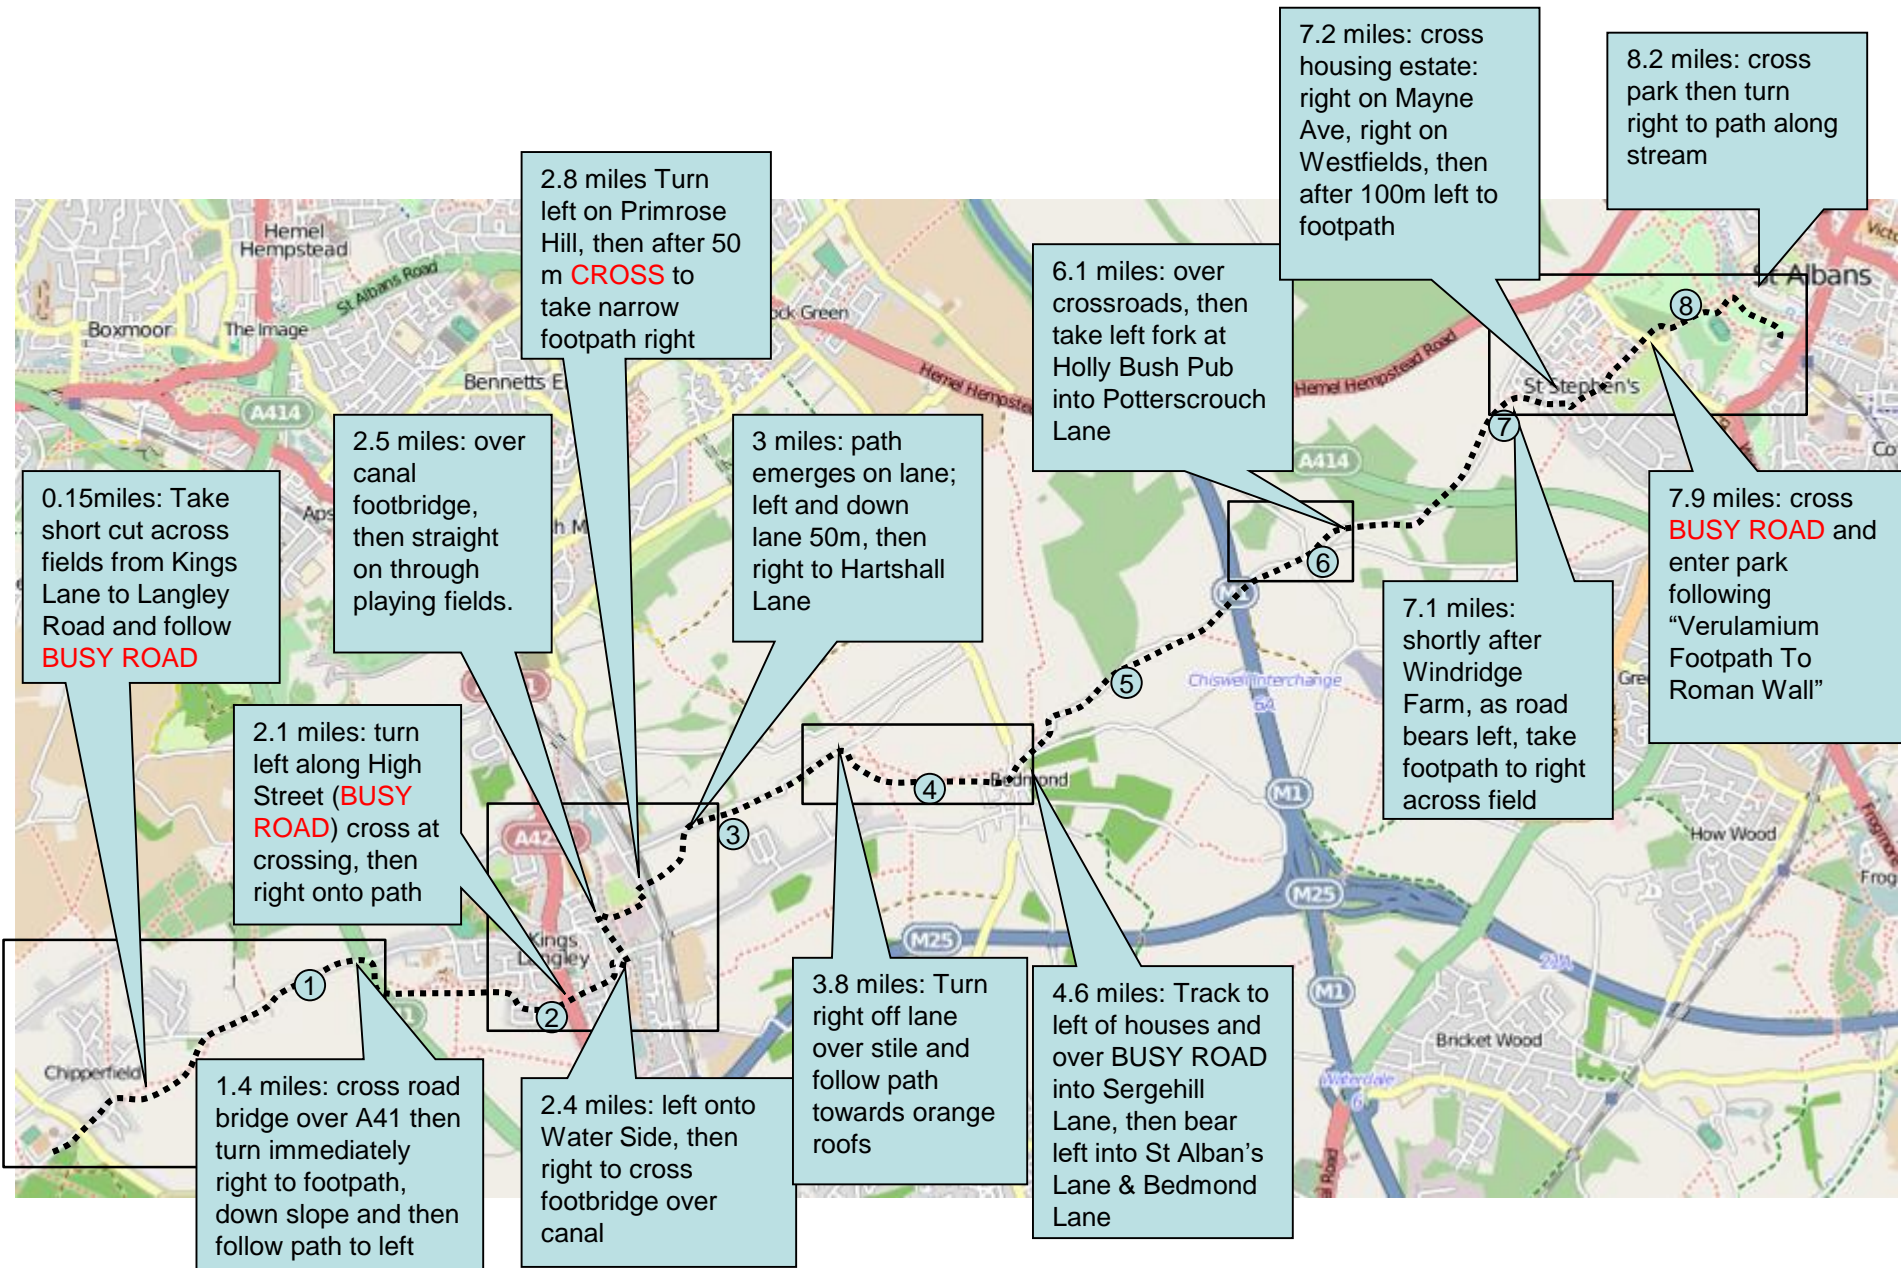

Stage 6 – Overview

Start time: 14:08 Saturday
Distance: 8.4 miles
Emergency: 07966 542315