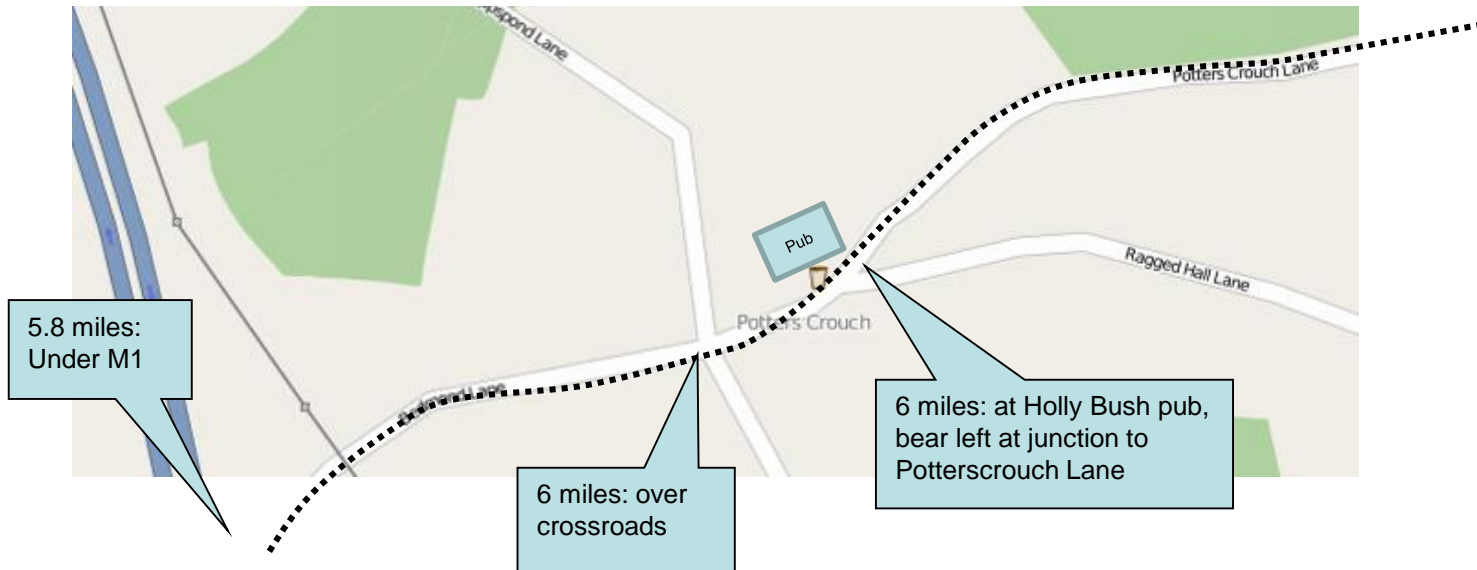

Stage 6 Detail – 6 miles: Holly Bush