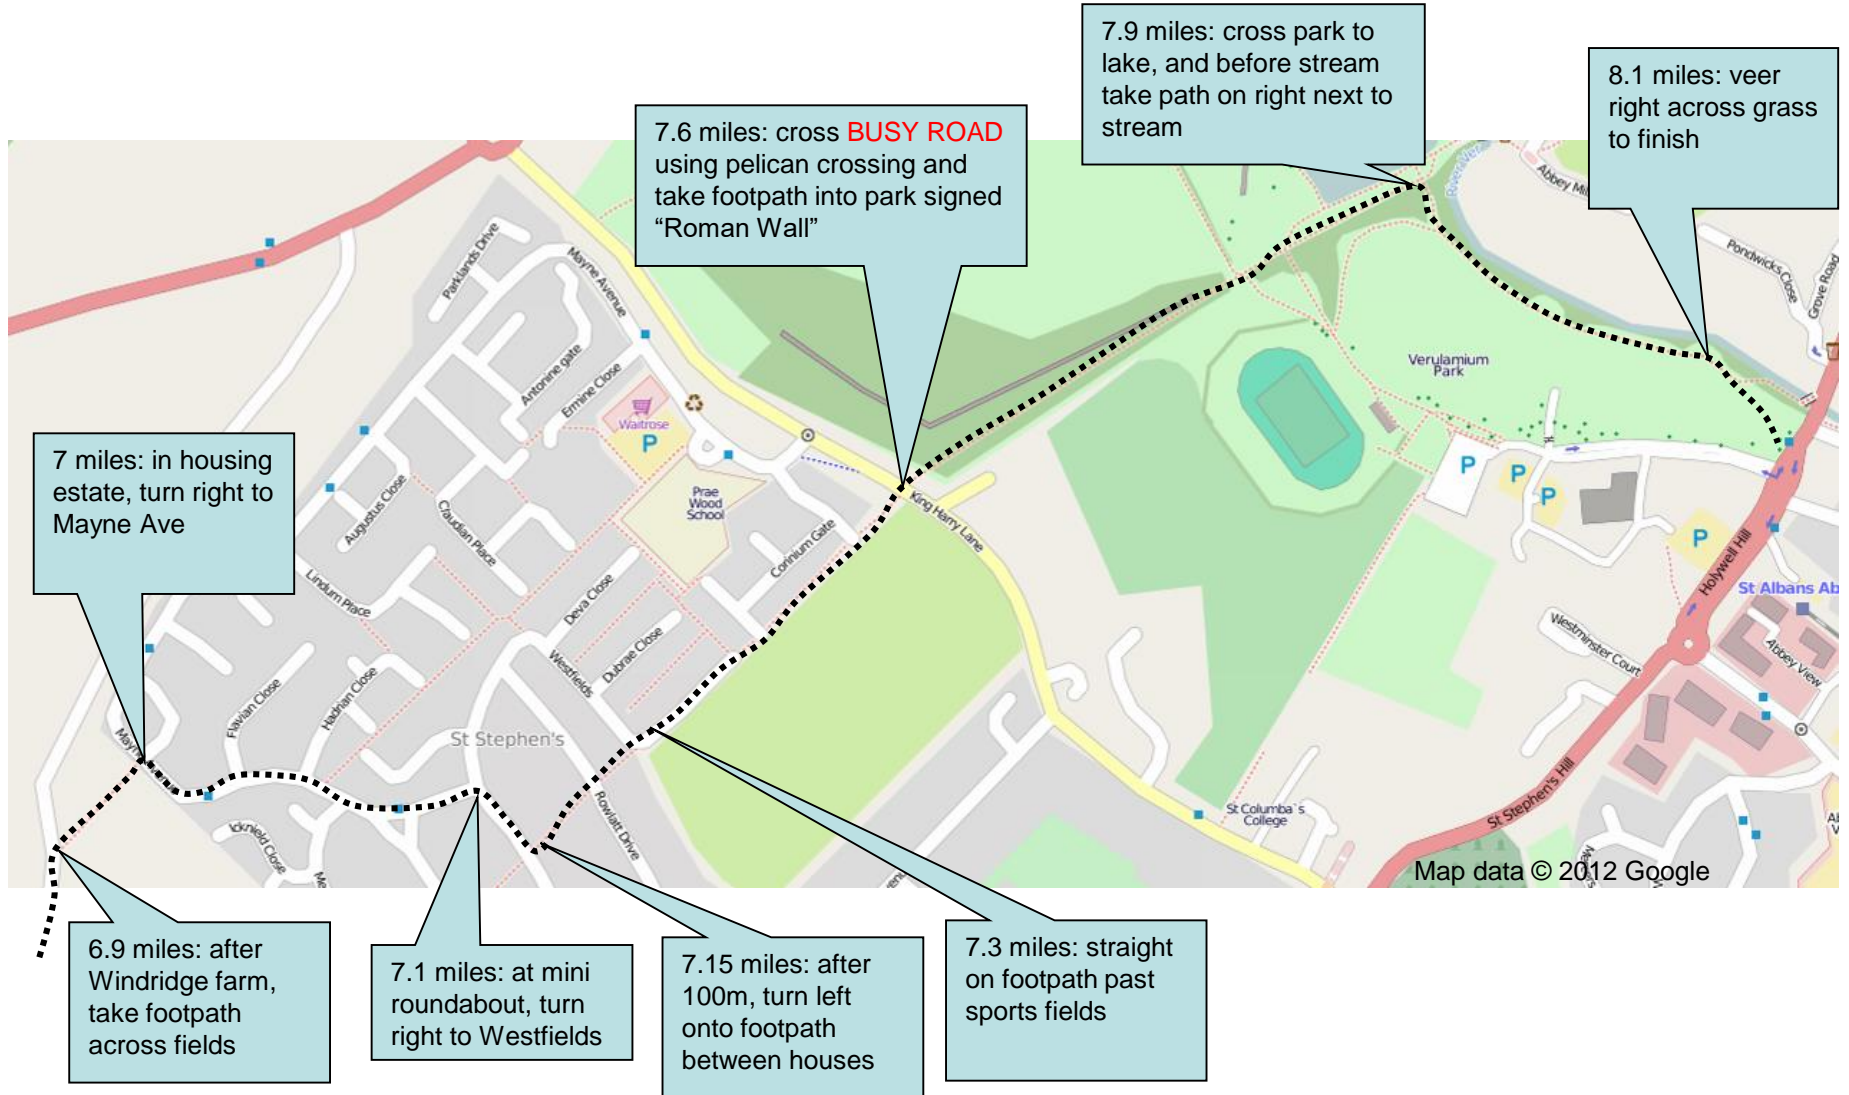

## Stage 6 Detail – 2 miles: Kings Langley

# Stage 6 Detail – 7 miles: St Albans

## Stage 6 – Top Tips

- **Race Navigation:** This is one of the trickiest stages navigationally, with a series of fiddly turns in Kings Langley and then in St Albans. The turn off from Harthall Lane at 3.8 miles can be overgrown and hard to spot, then the turns before and in Ver Park for the finish need care too. Follow the detailed maps.
- Take care along Langley Road near the start when the footpath runs out. Road crossings at 4.6 miles need care too, and you need to be patient crossing King Harry Lane, no matter how near the end of the race it is.
- **Marshal and support points:**

Stage	Place	Risk	Miles	Water?	Postcode	Time	Description (please refer to map for details)
6	Langley Rd & turn after bridge	M	1.5		WD4 9JQ	14:05	Onto road, over bridge and right to footpath
6	Church Rd crossing	H	2.1		WD4 8JR	14:10	Across busy urban road
6	Primrose Hill crossing	M	2.8	Water	WD4 8HS	14:15	Across road and onto narrow path
6	Sergehill Lane crossing	H	4.6		WD5 0RW	14:25	Across busy road
6	Potters Crouch	M	6.1	Water	AL2 3NN	14:30	Across quiet crossroads
6	Field towards houses	L	7.2		AL3 4JW	14:35	Right to field
6	King Harry Lane	H	7.6		AL3 4HX	14:40	Cross via pelican crossing into park