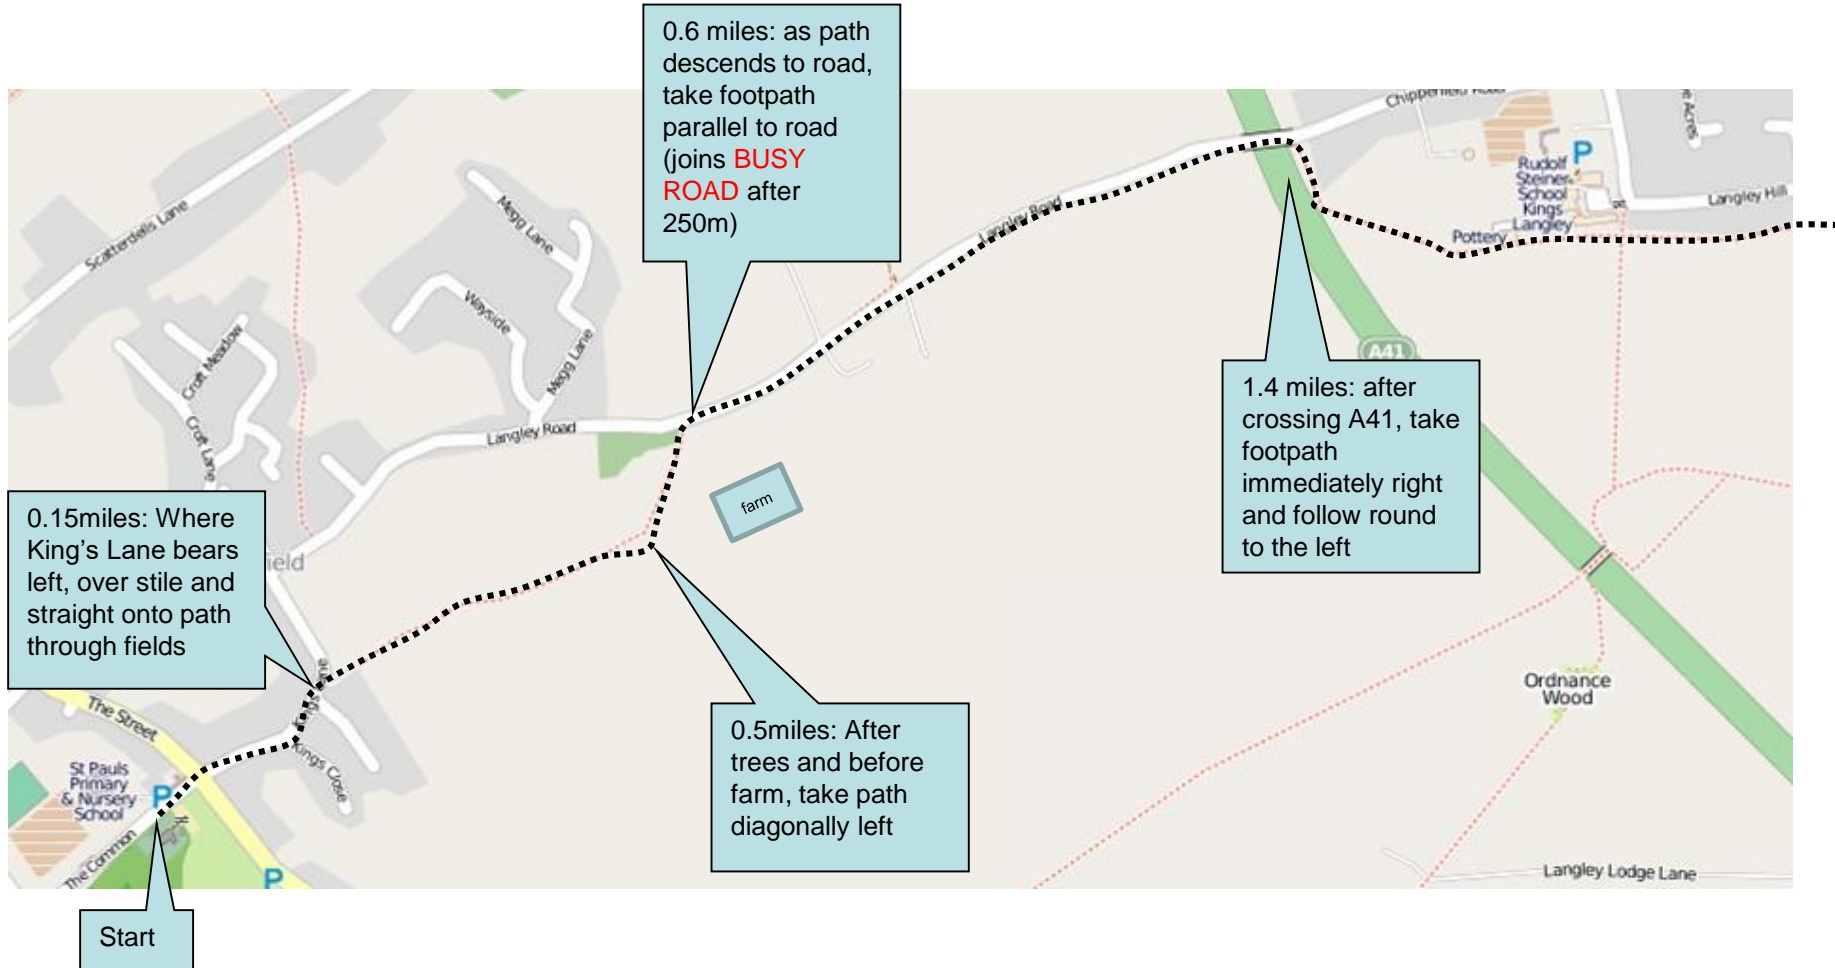

## Stage 6 Detail – 2 miles: Kings Langley

# Stage 6 Detail – 7 miles: St Albans

## Stage 6 – Top Tips

- **Race Navigation:** This is one of the trickiest stages navigationally, with a series of fiddly turns in Kings Langley and then in St Albans. The turn off from Harthall Lane at 3.8 miles can be overgrown and hard to spot, then the turns before and in Ver Park for the finish need care too. Follow the detailed maps.
- Take care along Langley Road near the start when the footpath runs out. Road crossings at 4.6 miles need care too, and you need to be patient crossing King Harry Lane, no matter how near the end of the race it is.
- **Marshal and support points:**

Location (Start):

**Chipperfield**

Nearest Post Code WD4 9BS

Lat (WGS84) N51:42:14 (51.703786)

Long (WGS84) W0:29:30 (-0.491695)

LR TL043016

**Hospital:**

Watford General