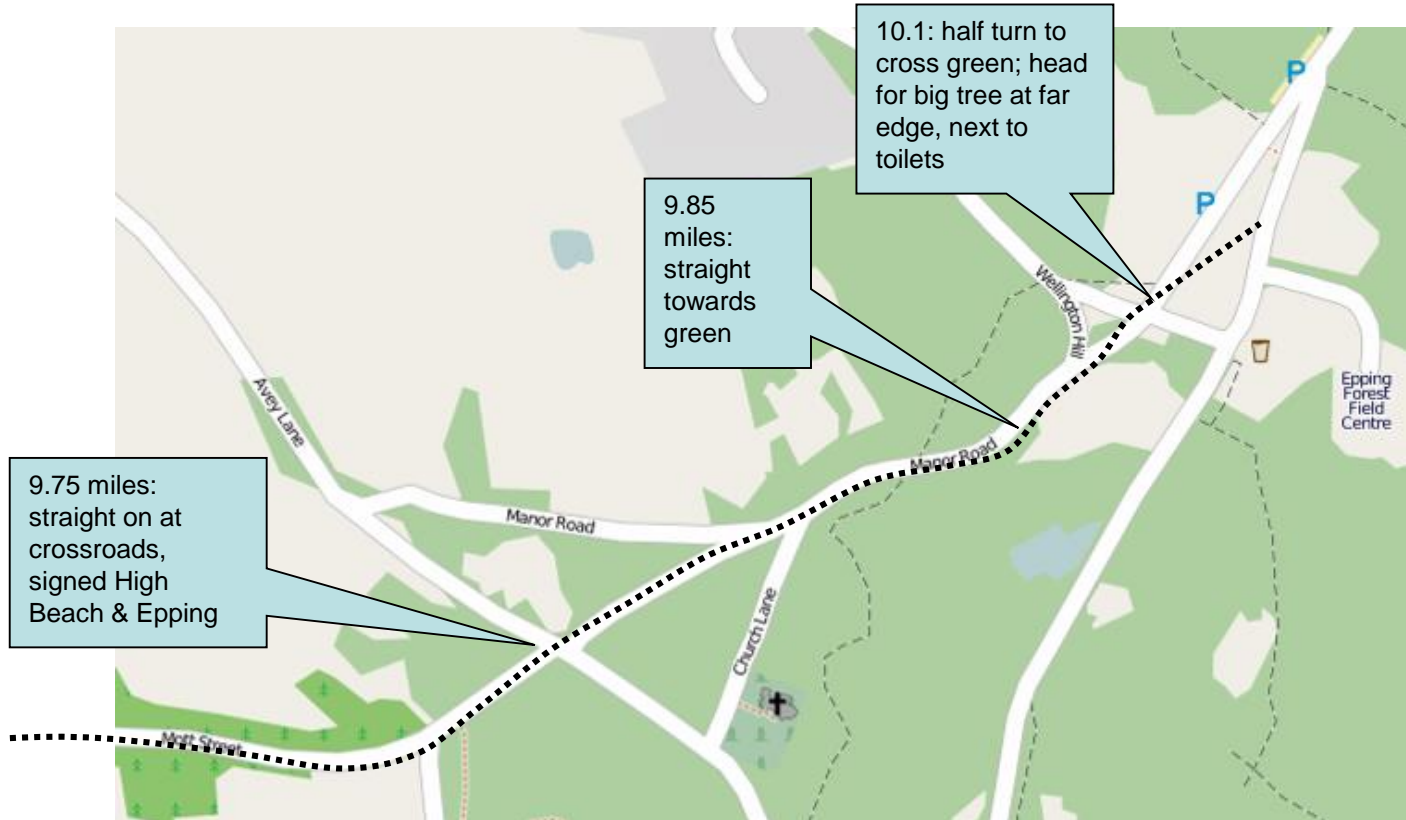

8 miles: left to Sewardson Rd, CROSS **BUSY ROAD**, then right to Mott St.

10.1 miles: bear off right from road over green to finish

7 miles: left over canal and right to Swan and Pike Rd, then keep left along canal to London Loop Path and over three footbridges

9.75 miles: straight over crossroads (**BUSY ROAD**) to Manor Rd

# Stage 9 Detail – 7 miles: Enfield Lock

# Stage 9 – Top Tips

- **Navigation:** Most of this stage is simply following the canal. We have had plenty of problems with people getting lost in Enfield Lock though (7 miles), so follow the instructions with care.
- The canal towpath crosses roads in Broxbourne and Enfield, so take care. At 7.9 miles you need to cross the busy A412, then another smaller crossroads near the end.
- **Marshal and Support Points:**