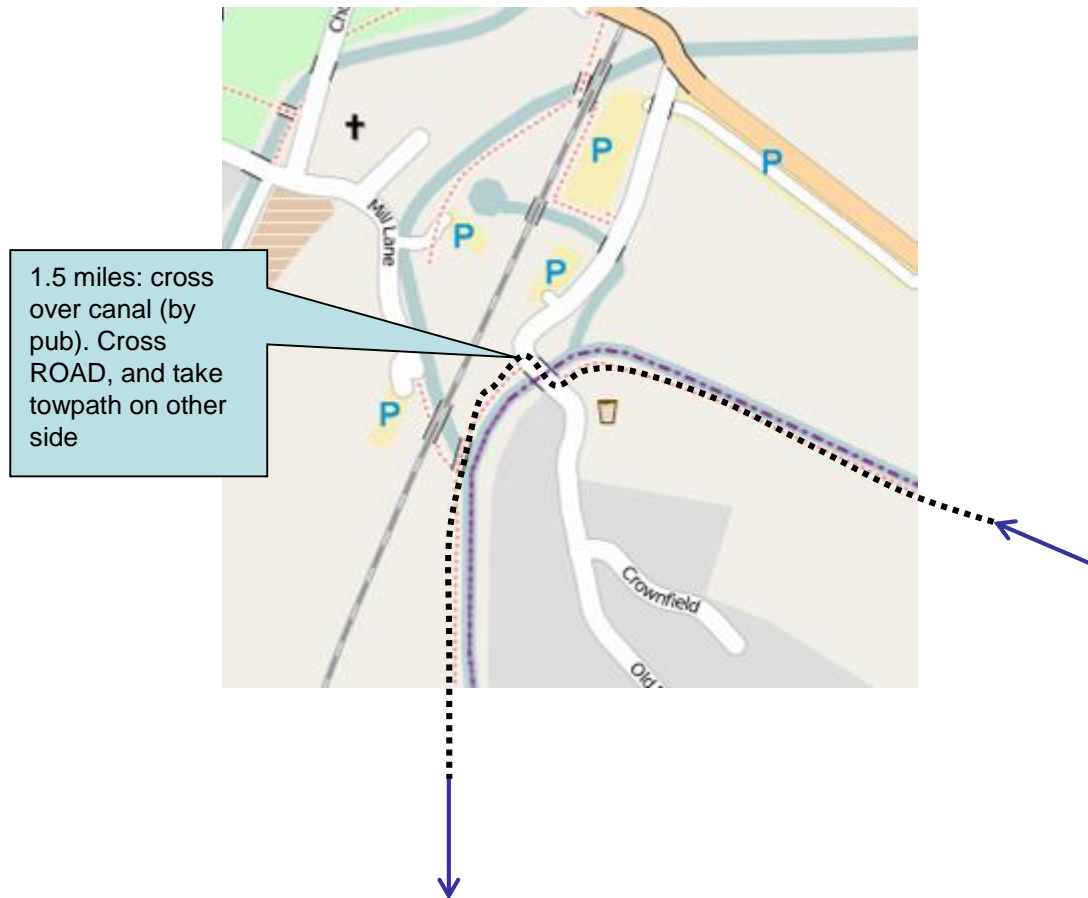

Stage 9 Detail – 1.5 miles: Broxbourne