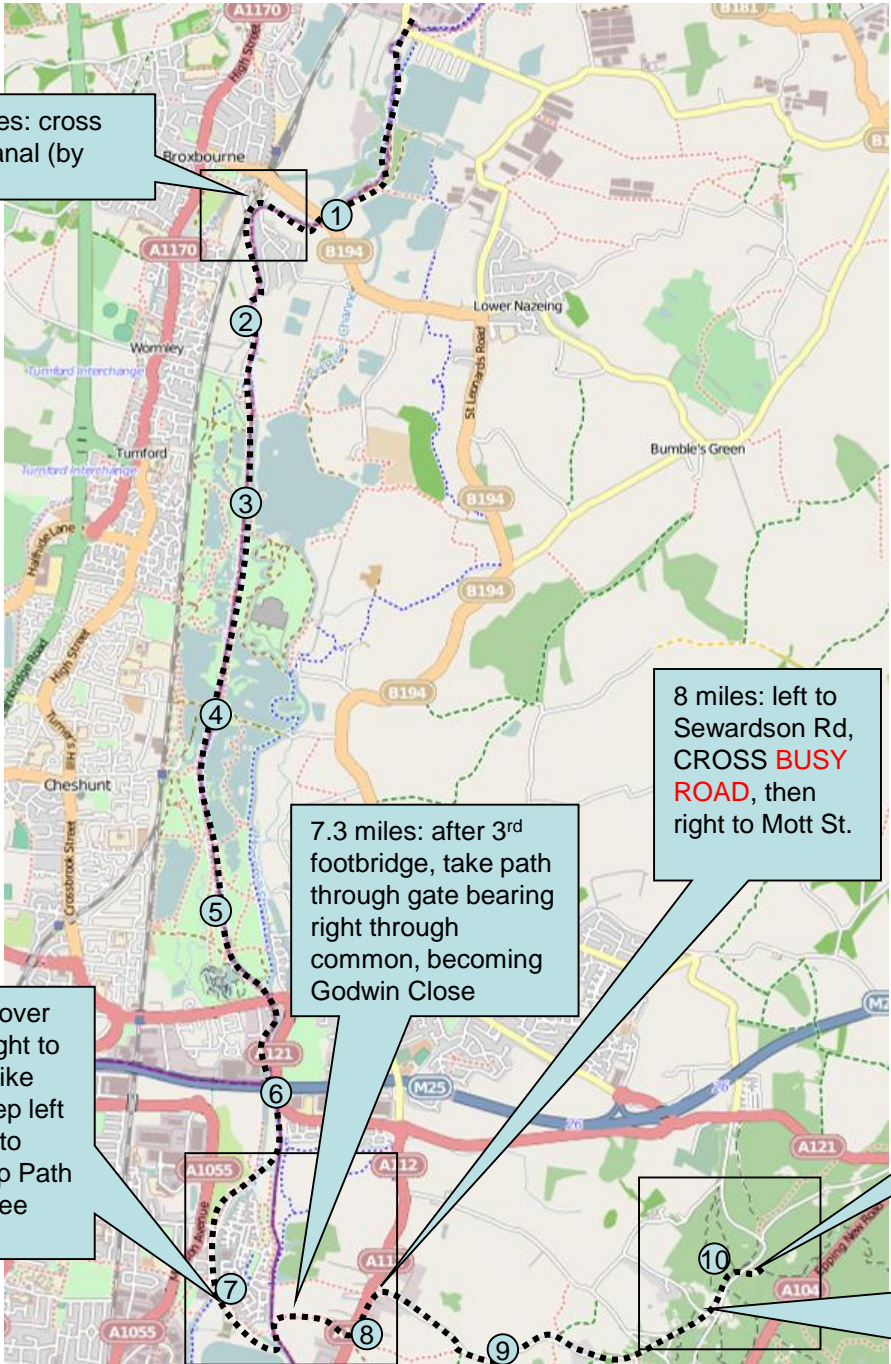

# Stage 9 – Overview

Start time: 17:02 Saturday  
Distance: 10.2 miles  
Emergency: 07966 542315

1.5 miles: cross over canal (by pub)

7.3 miles: after 3<sup>rd</sup> footbridge, take path through gate bearing right through common, becoming Godwin Close

8 miles: left to Sewardson Rd, CROSS **BUSY ROAD**, then right to Mott St.

10.1 miles: bear off right from road over green to finish

7 miles: left over canal and right to Swan and Pike Rd, then keep left along canal to London Loop Path and over three footbridges

9.75 miles: straight over crossroads (**BUSY ROAD**) to Manor Rd

# Stage 9 – Top Tips

- **Navigation:** Most of this stage is simply following the canal. We have had plenty of problems with people getting lost in Enfield Lock though (7 miles), so follow the instructions with care.
- The canal towpath crosses roads in Broxbourne and Enfield, so take care. At 7.9 miles you need to cross the busy A412, then another smaller crossroads near the end.
- **Marshal and Support Points:**