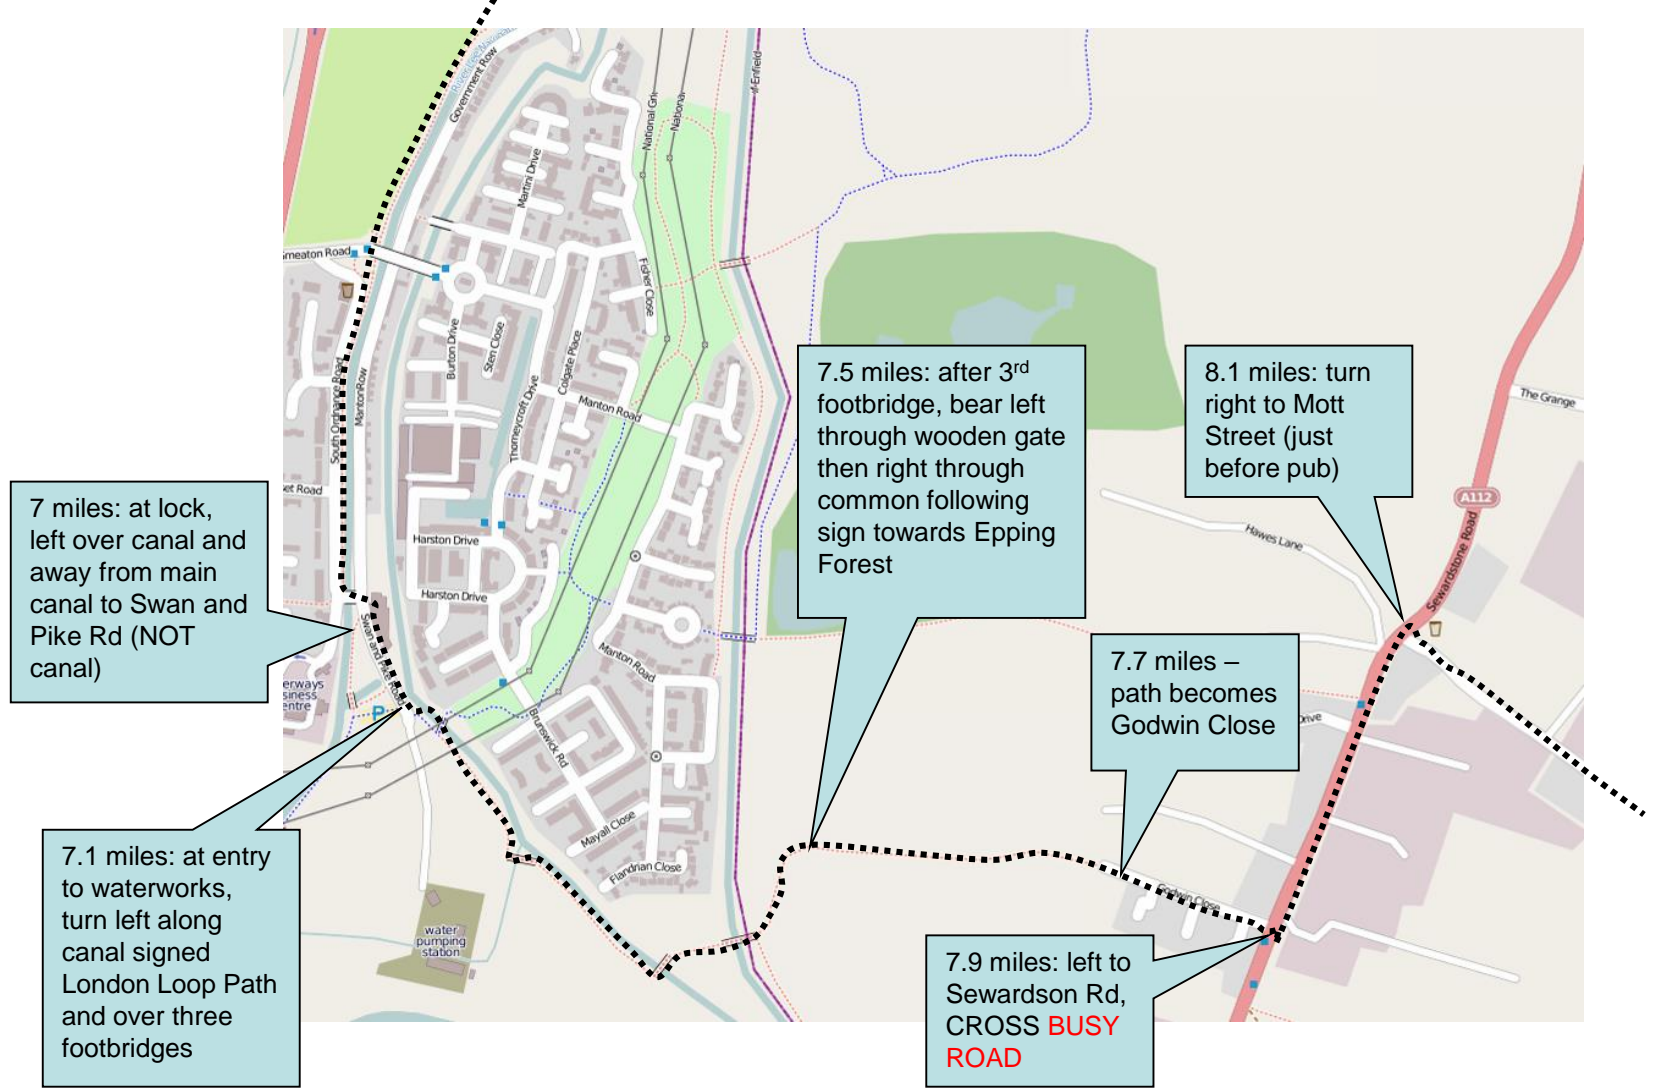

# Stage 9 – Overview

Start time: 17:02 Saturday  
Distance: 10.2 miles  
Emergency: 07966 542315

1.5 miles: cross over canal (by pub)

7.3 miles: after 3<sup>rd</sup> footbridge, take path through gate bearing right through common, becoming Godwin Close

8 miles: left to Sewardson Rd, CROSS **BUSY ROAD**, then right to Mott St.

10.1 miles: bear off right from road over green to finish

7 miles: left over canal and right to Swan and Pike Rd, then keep left along canal to London Loop Path and over three footbridges

9.75 miles: straight over crossroads (**BUSY ROAD**) to Manor Rd

# Stage 9 Detail – 7 miles: Enfield Lock